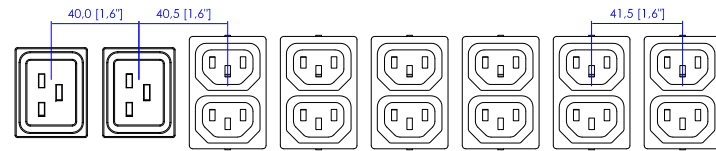

NEMA L15-30P PSE

VIEW A

VIEW B

VIEW C

NEMA L15-30P PSE

NOTES:
1. ALL DIMENSIONS ARE MILLIMETERS [INCHES].

DRAWN :	EVA LIN	Jan.16, 2013
ENGINEER:	Kenny_C	Jan.16, 2013
APPROVED:	Tom_H	Jan.16, 2013

PROJECTION THIRD ANGLE
DO NOT SCALE DRAWING
SHEET 1 OF 1

TITLE:
iPDU Zero U,
Three phase 24A / 208V-240V
Plug Type : NEMA L15-30P PSE ,
Outlet Type : (36)IEC320 C13,(6)IEC320 C19
DWG NO. **MPX2-1037V-O1** REV. **A**