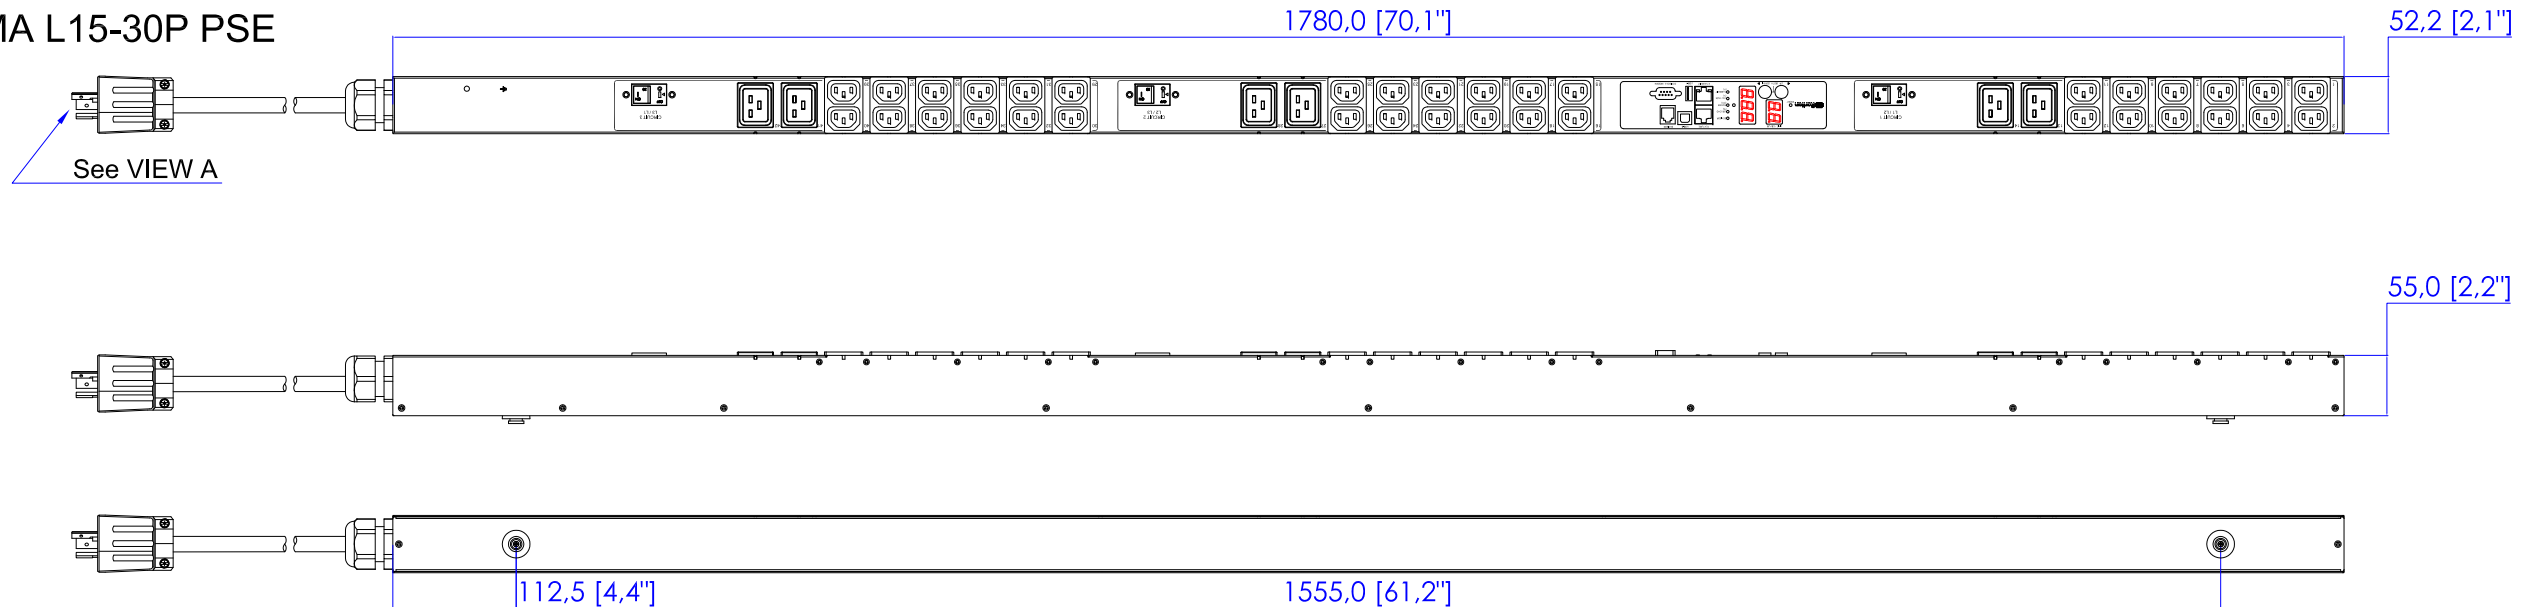

NEMA L15-30P PSE

VIEW A

VIEW B

VIEW C

NEMA L15-30P PSE

NOTES:
1. ALL DIMENSIONS ARE MILLIMETERS [INCHES].

DRAWN :	EVA LIN	Jan.16, 2013
ENGINEER:	Kenny_C	Jan.16, 2013
APPROVED:	Tom_H	Jan.16, 2013

PROJECTION THIRD ANGLE
DO NOT SCALE DRAWING
SHEET 1 OF 1

TITLE:
iPDU Zero U,
Three phase 24A / 208V-240V
Plug Type : NEMA L15-30P PSE ,
Outlet Type : (36)IEC320 C13,(6)IEC320 C19
DWG NO. **MPX2-1037V-O1** REV. **A**