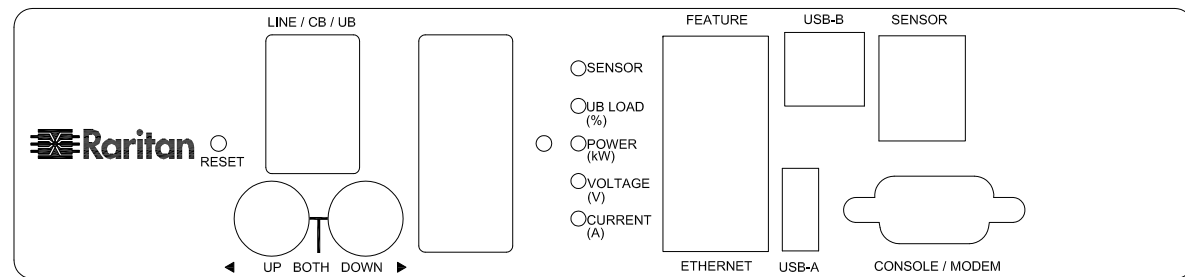

VIEW A

VIEW C

VIEW B