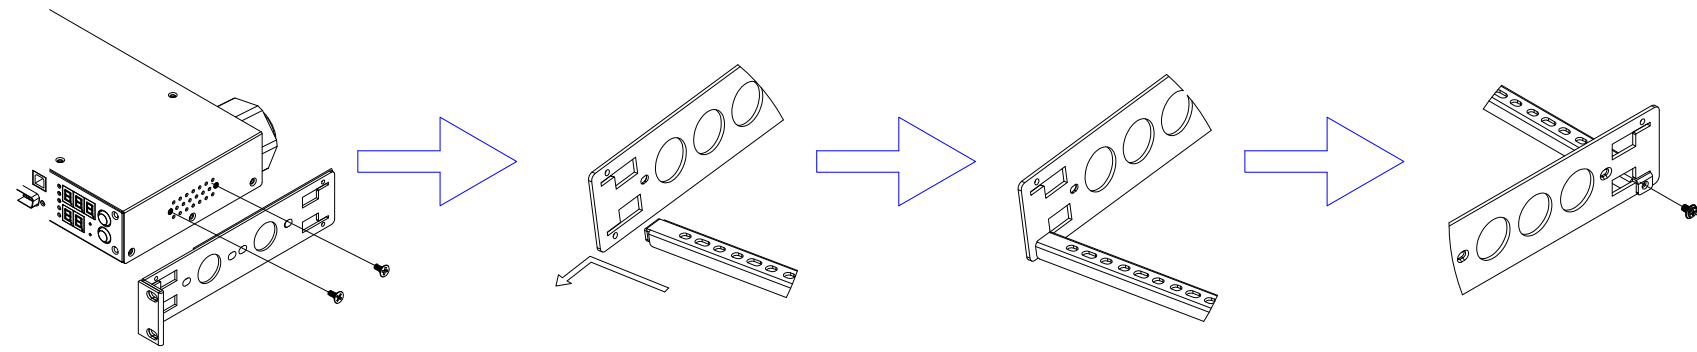

NEMA L6-20P

VIEW A

VIEW C

Rear

IEC 320 C19 IEC60320 C20

See VIEW A

VIEW B

TOP

Front

See VIEW B

See VIEW C

NOTES:  
1. ALL DIMENSIONS ARE MILLIMETERS [INCHES].

<p><b>Raritan</b> www.raritan.com</p>	PROJECTION THIRD ANGLE	DO NOT SCALE DRAWING	TITLE: Inlet Type iPDU One U Single Phase, 16A/100-240V Inlet Type: IEC60320 C20 Plug Type: IEC60320 C20 Outlet Type (8): IEC320 C13
	SHEET 1 OF 1		
Drawing Maker: Eva LIN Design Engineer: Sam_L Approver: Tom_H	Feb. 23, 2016 Feb. 23, 2016 Feb. 23, 2016	THIS DRAWING AND SPECIFICATIONS HEREIN ARE THE PROPERTY OF RARITAN, INC. AND SHALL NOT BE COPIED, REPRODUCED OR USED, IN WHOLE OR IN PART, AS THE BASIS FOR THE MANUFACTURE OR SALE OF ITEMS WITHOUT WRITTEN PERMISSION FROM RARITAN, INC. THIS DRAWING IS BASED UPON LATEST AVAILABLE INFORMATION AND IS SUBJECT TO CHANGE WITHOUT NOTICE.	REV. <b>0A</b>