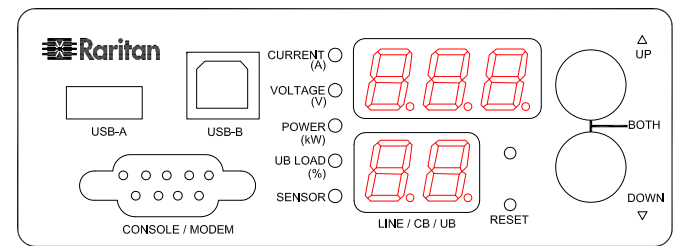

NEMA L6-20P

VIEW A

VIEW C

Rear

IEC 320 C19 IEC60320 C20

See VIEW A

VIEW B

TOP

Front

See VIEW B

See VIEW C

NOTES:  
1. ALL DIMENSIONS ARE MILLIMETERS [INCHES].

<p><b>Raritan</b> www.raritan.com</p>	PROJECTION THIRD ANGLE	DO NOT SCALE DRAWING	TITLE: Inlet Type iPDU One U Single Phase, 16A/100-240V Inlet Type: IEC60320 C20 Plug Type: IEC60320 C20 Outlet Type (8): IEC320 C13
	SHEET 1 OF 1		
Drawing Maker: Eva LIN Design Engineer: Sam_L Approver: Tom_H	Feb. 23, 2016 Feb. 23, 2016 Feb. 23, 2016	THIS DRAWING AND SPECIFICATIONS HEREIN ARE THE PROPERTY OF RARITAN, INC. AND SHALL NOT BE COPIED, REPRODUCED OR USED, IN WHOLE OR IN PART, AS THE BASIS FOR THE MANUFACTURE OR SALE OF ITEMS WITHOUT WRITTEN PERMISSION FROM RARITAN, INC. THIS DRAWING IS BASED UPON LATEST AVAILABLE INFORMATION AND IS SUBJECT TO CHANGE WITHOUT NOTICE.	REV. <b>0A</b>