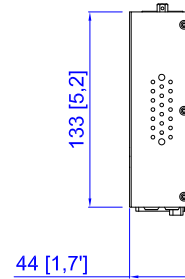

NEMA L6-20P

VIEW A

VIEW C

Rear

IEC 320 C19 IEC60320 C20

See VIEW A

VIEW B

TOP

Front

See VIEW B

See VIEW C

NOTES:  
1. ALL DIMENSIONS ARE MILLIMETERS [INCHES].

<p><b>Raritan</b> www.raritan.com</p>	PROJECTION THIRD ANGLE	DO NOT SCALE DRAWING	TITLE: Inlet Type iPDU One U Single Phase, 16A/100-240V Inlet Type: IEC60320 C20 Plug Type: IEC60320 C20 Outlet Type (8): IEC320 C13
	SHEET 1 OF 1		
Drawing Maker: Eva LIN Design Engineer: Sam_L Approver: Tom_H	Feb. 23, 2016 Feb. 23, 2016 Feb. 23, 2016	THIS DRAWING AND SPECIFICATIONS HEREIN ARE THE PROPERTY OF RARITAN, INC. AND SHALL NOT BE COPIED, REPRODUCED OR USED, IN WHOLE OR IN PART, AS THE BASIS FOR THE MANUFACTURE OR SALE OF ITEMS WITHOUT WRITTEN PERMISSION FROM RARITAN, INC. THIS DRAWING IS BASED UPON LATEST AVAILABLE INFORMATION AND IS SUBJECT TO CHANGE WITHOUT NOTICE.	REV. <b>0A</b>