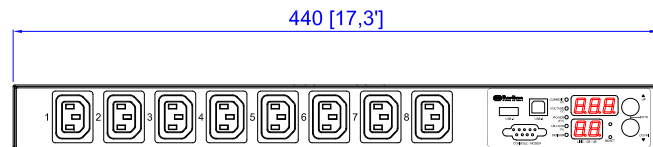

NEMA L6-20P

VIEW A

VIEW C

Rear

IEC 320 C19 IEC60320 C20

See VIEW A

VIEW B

TOP

Front

See VIEW B

See VIEW C

NOTES:  
1. ALL DIMENSIONS ARE MILLIMETERS [INCHES].

<p><b>Raritan</b> www.raritan.com</p>	PROJECTION THIRD ANGLE	DO NOT SCALE DRAWING	TITLE: Inlet Type iPDU One U Single Phase, 16A/100-240V Inlet Type: IEC60320 C20 Plug Type: IEC60320 C20 Outlet Type (8): IEC320 C13
	SHEET 1 OF 1		
Drawing Maker: Eva LIN Design Engineer: Sam_L Approver: Tom_H	Feb. 23, 2016 Feb. 23, 2016 Feb. 23, 2016	THIS DRAWING AND SPECIFICATIONS HEREIN ARE THE PROPERTY OF RARITAN, INC. AND SHALL NOT BE COPIED, REPRODUCED OR USED, IN WHOLE OR IN PART, AS THE BASIS FOR THE MANUFACTURE OR SALE OF ITEMS WITHOUT WRITTEN PERMISSION FROM RARITAN, INC. THIS DRAWING IS BASED UPON LATEST AVAILABLE INFORMATION AND IS SUBJECT TO CHANGE WITHOUT NOTICE.	REV. <b>0A</b>