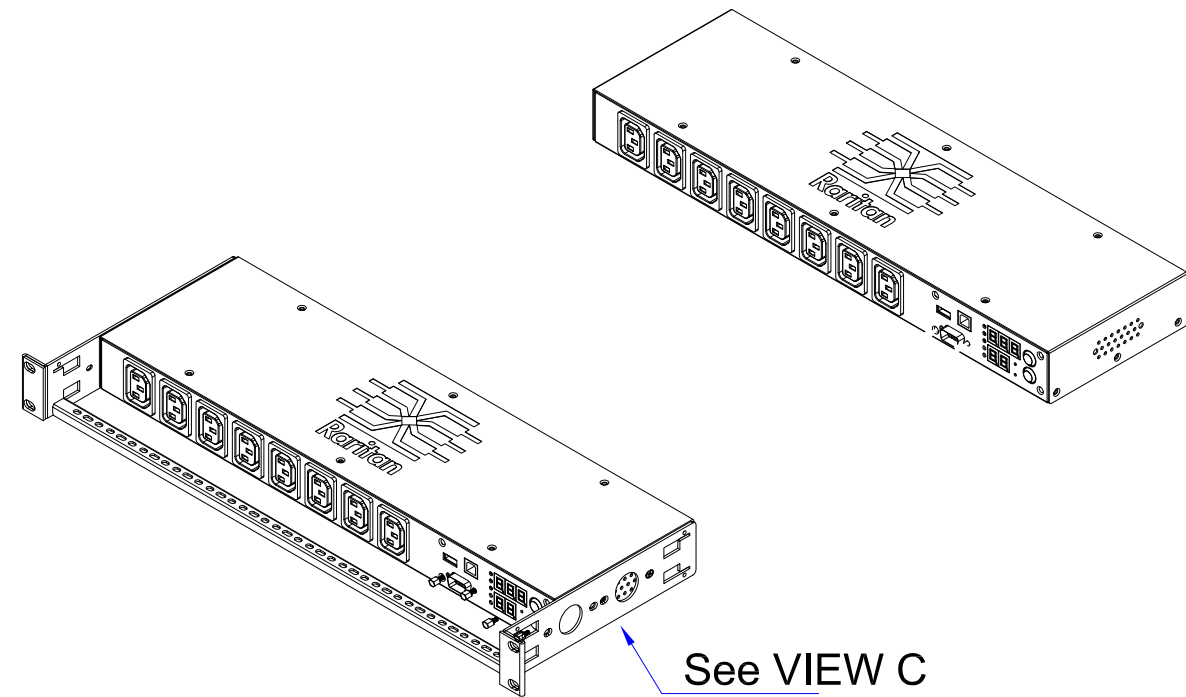

NEMA L6-20P

VIEW A

VIEW C

Rear

IEC 320 C19 IEC60320 C20

See VIEW A

VIEW B

TOP

Front

See VIEW B

See VIEW C

NOTES:  
1. ALL DIMENSIONS ARE MILLIMETERS [INCHES].

<p><b>Raritan</b> www.raritan.com</p>	PROJECTION THIRD ANGLE	DO NOT SCALE DRAWING	TITLE: Inlet Type iPDU One U Single Phase, 16A/100-240V Inlet Type: IEC60320 C20 Plug Type: IEC60320 C20 Outlet Type (8): IEC320 C13
	SHEET 1 OF 1		
Drawing Maker: Eva LIN Design Engineer: Sam_L Approver: Tom_H	Feb. 23, 2016 Feb. 23, 2016 Feb. 23, 2016	THIS DRAWING AND SPECIFICATIONS HEREIN ARE THE PROPERTY OF RARITAN, INC. AND SHALL NOT BE COPIED, REPRODUCED OR USED, IN WHOLE OR IN PART, AS THE BASIS FOR THE MANUFACTURE OR SALE OF ITEMS WITHOUT WRITTEN PERMISSION FROM RARITAN, INC. THIS DRAWING IS BASED UPON LATEST AVAILABLE INFORMATION AND IS SUBJECT TO CHANGE WITHOUT NOTICE.	REV. <b>0A</b>