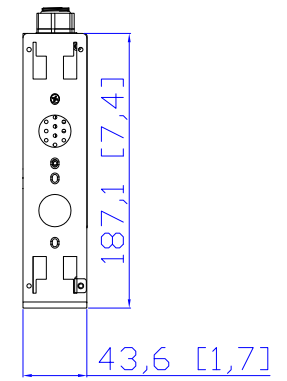

NEMA L6-20P

VIEW A

VIEW C

Rear

IEC 320 C19 IEC60320 C20

See VIEW A

VIEW B

TOP

Front

See VIEW B

See VIEW C

NOTES:  
1. ALL DIMENSIONS ARE MILLIMETERS [INCHES].

<p><b>Raritan</b> www.raritan.com</p>	PROJECTION THIRD ANGLE	DO NOT SCALE DRAWING	TITLE: Inlet Type iPDU One U Single Phase, 16A/100-240V Inlet Type: IEC60320 C20 Plug Type: IEC60320 C20 Outlet Type (8): IEC320 C13
	SHEET 1 OF 1		
Drawing Maker: Eva LIN Design Engineer: Sam_L Approver: Tom_H	Feb. 23, 2016 Feb. 23, 2016 Feb. 23, 2016	THIS DRAWING AND SPECIFICATIONS HEREIN ARE THE PROPERTY OF RARITAN, INC. AND SHALL NOT BE COPIED, REPRODUCED OR USED, IN WHOLE OR IN PART, AS THE BASIS FOR THE MANUFACTURE OR SALE OF ITEMS WITHOUT WRITTEN PERMISSION FROM RARITAN, INC. THIS DRAWING IS BASED UPON LATEST AVAILABLE INFORMATION AND IS SUBJECT TO CHANGE WITHOUT NOTICE.	REV. <b>0A</b>