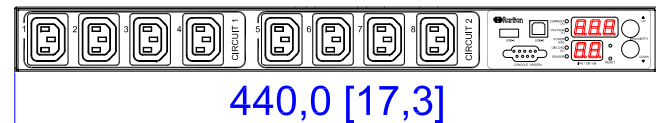

NEMA L6-30P

VIEW A

VIEW B

VIEW C

Rear

NEMA L6-30P

See VIEW A

TOP

44,8 [1,8]

Front

440,0 [17,3]

See VIEW B

NOTES:

1.ALL DIMENSIONS ARE MILLIMETERS[INCHES].

<p>Raritan www.raritan.com</p>	PROJECTION THIRD ANGLE	DO NOT SCALE DRAWING	TITLE: iPDU One U, Single Phase, 24A/200-240V Input: NEMA L6-30P , Output (8)IEC320 C13
	SHEET 1 OF 1		
DRAWN : Eva Lin	Nov. 26,2010	THIS DRAWING AND SPECIFICATIONS HEREIN ARE THE PROPERTY OF RARITAN, INC. AND SHALL NOT BE COPIED, REPRODUCED OR USED, IN WHOLE OR IN PART, AS THE BASIS FOR THE MANUFACTURE OR SALE OF ITEMS WITHOUT WRITTEN PERMISSION FROM RARITAN, INC. THIS DRAWING IS BASED UPON LATEST AVAILABLE INFORMATION AND IS SUBJECT TO CHANGE WITHOUT NOTICE.	
ENGINEER: Sam	Nov. 26,2010		
APPROVED: Kevin_C	Nov. 26,2010		
		DWG NO.	REV.
		MPX2-1200R	A