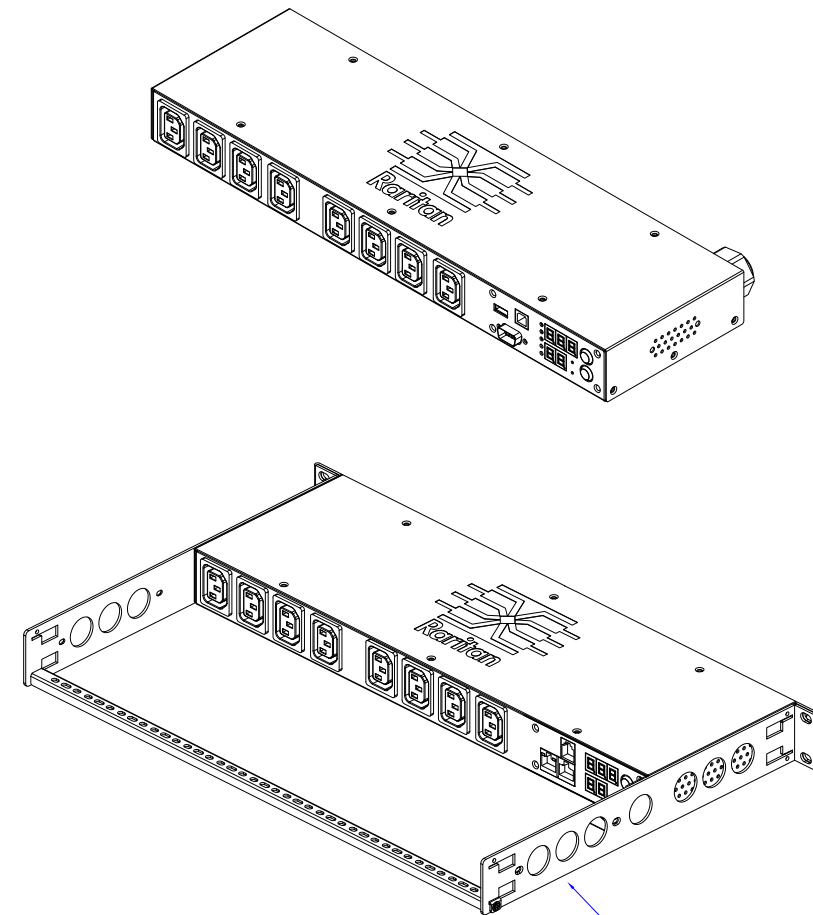

NEMA L6-30P

VIEW A

VIEW B

VIEW C

Rear

NEMA L6-30P

See VIEW A

TOP

44,8 [1,8]

Front

440,0 [17,3]

See VIEW B

NOTES:

1.ALL DIMENSIONS ARE MILLIMETERS[INCHES].

<p>Raritan www.raritan.com</p>	PROJECTION THIRD ANGLE	DO NOT SCALE DRAWING	TITLE: iPDU One U, Single Phase, 24A/200-240V Input: NEMA L6-30P , Output (8)IEC320 C13
	SHEET 1 OF 1		
DRAWN : Eva Lin	Nov. 26,2010	THIS DRAWING AND SPECIFICATIONS HEREIN ARE THE PROPERTY OF RARITAN, INC. AND SHALL NOT BE COPIED, REPRODUCED OR USED, IN WHOLE OR IN PART, AS THE BASIS FOR THE MANUFACTURE OR SALE OF ITEMS WITHOUT WRITTEN PERMISSION FROM RARITAN, INC. THIS DRAWING IS BASED UPON LATEST AVAILABLE INFORMATION AND IS SUBJECT TO CHANGE WITHOUT NOTICE.	
ENGINEER: Sam	Nov. 26,2010		
APPROVED: Kevin_C	Nov. 26,2010		
		DWG NO.	REV.
		MPX2-1200R	A