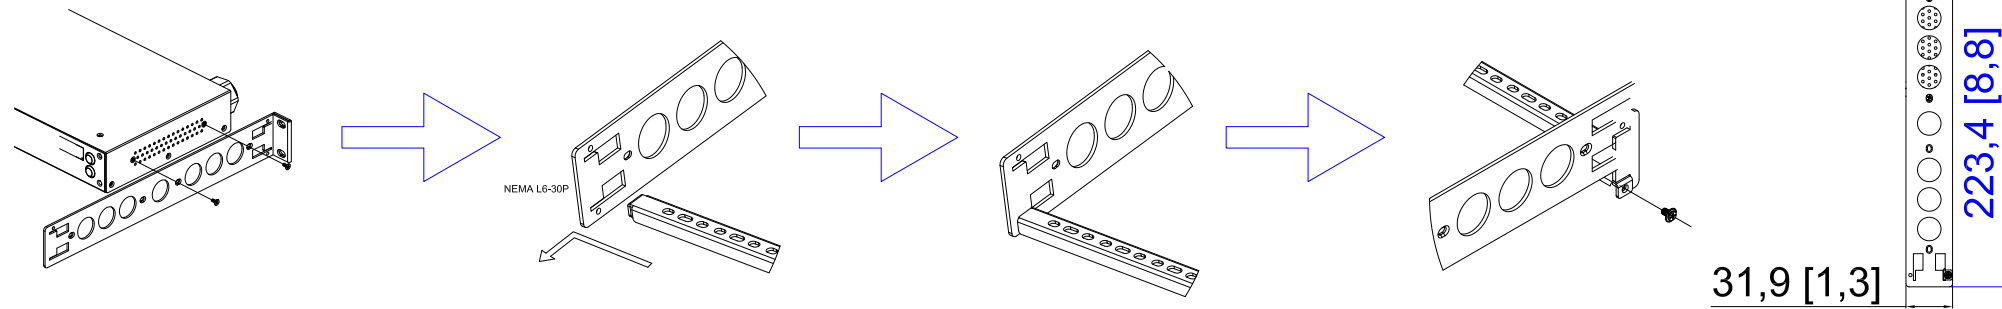

NEMA L6-30P

VIEW A

VIEW B

VIEW C

Rear

NEMA L6-30P

See VIEW A

TOP

44,8 [1,8]

Front

440,0 [17,3]

See VIEW B

NOTES:

1.ALL DIMENSIONS ARE MILLIMETERS[INCHES].

<p>Raritan www.raritan.com</p>	PROJECTION THIRD ANGLE	DO NOT SCALE DRAWING	TITLE: iPDU One U, Single Phase, 24A/200-240V Input: NEMA L6-30P , Output (8)IEC320 C13
	SHEET 1 OF 1		
DRAWN : Eva Lin	Nov. 26,2010	THIS DRAWING AND SPECIFICATIONS HEREIN ARE THE PROPERTY OF RARITAN, INC. AND SHALL NOT BE COPIED, REPRODUCED OR USED, IN WHOLE OR IN PART, AS THE BASIS FOR THE MANUFACTURE OR SALE OF ITEMS WITHOUT WRITTEN PERMISSION FROM RARITAN, INC. THIS DRAWING IS BASED UPON LATEST AVAILABLE INFORMATION AND IS SUBJECT TO CHANGE WITHOUT NOTICE.	
ENGINEER: Sam	Nov. 26,2010		
APPROVED: Kevin_C	Nov. 26,2010		
		DWG NO.	REV.
		MPX2-1200R	A