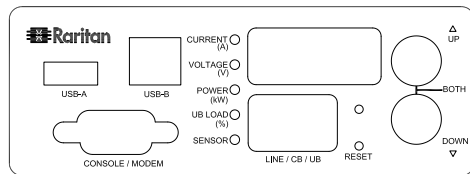

NEMA L6-30P

VIEW A

VIEW B

VIEW C

Rear

NEMA L6-30P

See VIEW A

TOP

44,8 [1,8]

Front

440,0 [17,3]

See VIEW B

NOTES:

1.ALL DIMENSIONS ARE MILLIMETERS[INCHES].

<p>Raritan www.raritan.com</p>	PROJECTION THIRD ANGLE	DO NOT SCALE DRAWING	TITLE: iPDU One U, Single Phase, 24A/200-240V Input: NEMA L6-30P , Output (8)IEC320 C13
	SHEET 1 OF 1		
DRAWN : Eva Lin	Nov. 26,2010	THIS DRAWING AND SPECIFICATIONS HEREIN ARE THE PROPERTY OF RARITAN, INC. AND SHALL NOT BE COPIED, REPRODUCED OR USED, IN WHOLE OR IN PART, AS THE BASIS FOR THE MANUFACTURE OR SALE OF ITEMS WITHOUT WRITTEN PERMISSION FROM RARITAN, INC. THIS DRAWING IS BASED UPON LATEST AVAILABLE INFORMATION AND IS SUBJECT TO CHANGE WITHOUT NOTICE.	
ENGINEER: Sam	Nov. 26,2010		
APPROVED: Kevin_C	Nov. 26,2010		
		DWG NO.	REV.
		MPX2-1200R	A