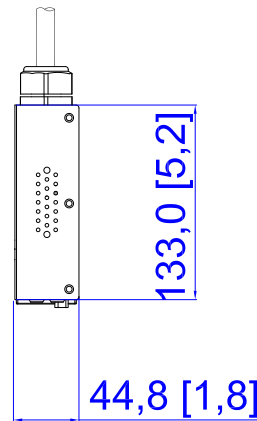

NEMA L6-30P

VIEW A

VIEW B

VIEW C

Rear

NEMA L6-30P

See VIEW A

TOP

44,8 [1,8]

Front

440,0 [17,3]

See VIEW B

NOTES:

1.ALL DIMENSIONS ARE MILLIMETERS[INCHES].

<p>Raritan www.raritan.com</p>	PROJECTION THIRD ANGLE	DO NOT SCALE DRAWING	TITLE: iPDU One U, Single Phase, 24A/200-240V Input: NEMA L6-30P , Output (8)IEC320 C13
	SHEET 1 OF 1		
DRAWN : Eva Lin	Nov. 26,2010	THIS DRAWING AND SPECIFICATIONS HEREIN ARE THE PROPERTY OF RARITAN, INC. AND SHALL NOT BE COPIED, REPRODUCED OR USED, IN WHOLE OR IN PART, AS THE BASIS FOR THE MANUFACTURE OR SALE OF ITEMS WITHOUT WRITTEN PERMISSION FROM RARITAN, INC. THIS DRAWING IS BASED UPON LATEST AVAILABLE INFORMATION AND IS SUBJECT TO CHANGE WITHOUT NOTICE.	
ENGINEER: Sam	Nov. 26,2010		
APPROVED: Kevin_C	Nov. 26,2010		
		DWG NO.	REV.
		MPX2-1200R	A