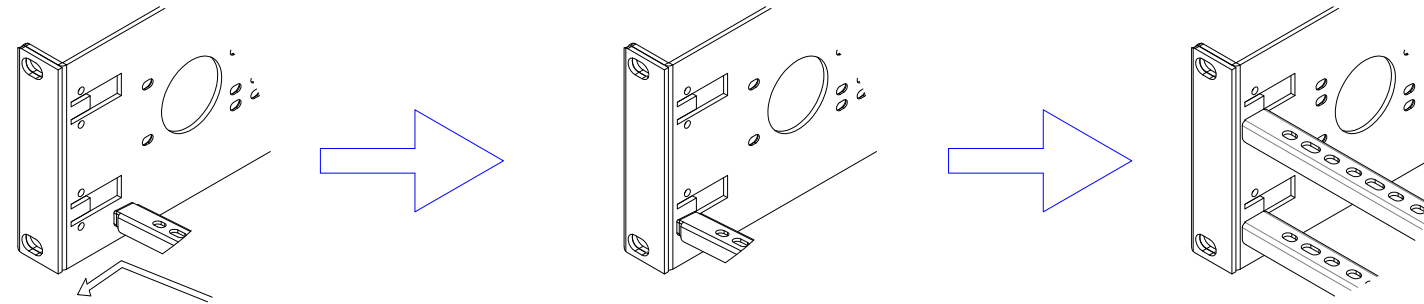

NEMA L6-30P

VIEW A

VIEW B

Rear

NEMA L6-30P

See VIEW A

VIEW C

TOP

See VIEW B

Front

See VIEW C

440,0 [17,3"]

NOTES:
ALL DIMENSIONS ARE MILLIMETERS[INCHES].

PROJECTION
THIRD ANGLE

DO NOT SCALE DRAWING

SHEET 1 OF 1

TITLE:
iPDU Two U
Single Phase, 24A/200V-240V
Plug Type:NEMA L6-30P
Outlet Type: (16)IEC 320C13,(4)IEC320 C19

DWG NO.

MPX2-1464R

REV.

A

DRAWN :	Eva Lin	Jan. 23 , 2014
ENGINEER:	Siang_H	Jan. 23 , 2014
APPROVED:	Tom_H	Jan. 23 , 2014