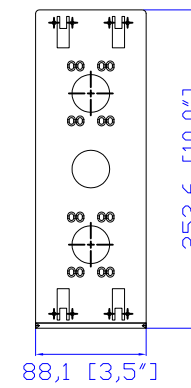

NEMA L6-30P

VIEW A

VIEW B

Rear

NEMA L6-30P

See VIEW A

VIEW C

TOP

See VIEW B

Front

See VIEW C

440,0 [17,3"]

NOTES:
ALL DIMENSIONS ARE MILLIMETERS[INCHES].

PROJECTION
THIRD ANGLE

DO NOT SCALE DRAWING

SHEET 1 OF 1

TITLE:
iPDU Two U
Single Phase, 24A/200V-240V
Plug Type:NEMA L6-30P
Outlet Type: (16)IEC 320C13,(4)IEC320 C19

DWG NO.

MPX2-1464R

REV.

A

DRAWN :	Eva Lin	Jan. 23 , 2014
ENGINEER:	Siang_H	Jan. 23 , 2014
APPROVED:	Tom_H	Jan. 23 , 2014