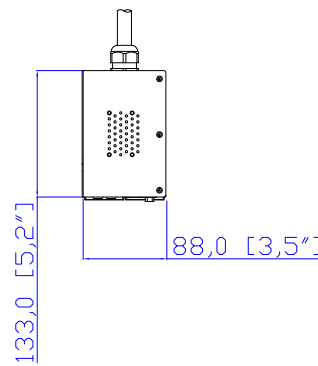

NEMA L6-30P

VIEW A

VIEW B

Rear

NEMA L6-30P

See VIEW A

VIEW C

TOP

See VIEW B

Front

See VIEW C

440,0 [17,3"]

NOTES:
ALL DIMENSIONS ARE MILLIMETERS[INCHES].

PROJECTION
THIRD ANGLE

DO NOT SCALE DRAWING

SHEET 1 OF 1

TITLE:
iPDU Two U
Single Phase, 24A/200V-240V
Plug Type:NEMA L6-30P
Outlet Type: (16)IEC 320C13,(4)IEC320 C19

DWG NO.

MPX2-1464R

REV.

A

DRAWN :	Eva Lin	Jan. 23 , 2014
ENGINEER:	Siang_H	Jan. 23 , 2014
APPROVED:	Tom_H	Jan. 23 , 2014