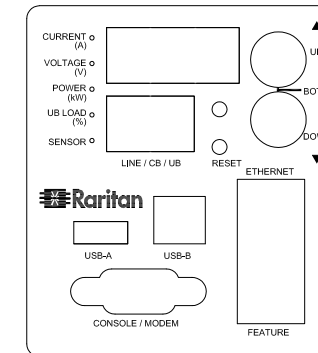

NEMA L6-30P

VIEW A

VIEW B

Rear

NEMA L6-30P

See VIEW A

VIEW C

TOP

TITLE:
iPDU Two U
Single Phase, 24A/200V-240V
Plug Type:NEMA L6-30P
Outlet Type: (16)IEC 320C13,(4)IEC320 C19

DWG NO.

MPX2-1464R

REV.

A

DRAWN :	Eva Lin	Jan. 23 , 2014
ENGINEER:	Siang_H	Jan. 23 , 2014
APPROVED:	Tom_H	Jan. 23 , 2014