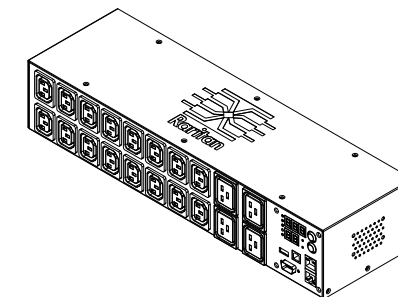

NEMA L6-30P

VIEW A

VIEW B

Rear

NEMA L6-30P

See VIEW A

VIEW C

TOP

See VIEW B

Front

See VIEW C

440,0 [17,3"]

NOTES:
ALL DIMENSIONS ARE MILLIMETERS[INCHES].

PROJECTION
THIRD ANGLE

DO NOT SCALE DRAWING

SHEET 1 OF 1

TITLE:
iPDU Two U
Single Phase, 24A/200V-240V
Plug Type:NEMA L6-30P
Outlet Type: (16)IEC 320C13,(4)IEC320 C19

DWG NO.

MPX2-1464R

REV.

A

DRAWN :	Eva Lin	Jan. 23 , 2014
ENGINEER:	Siang_H	Jan. 23 , 2014
APPROVED:	Tom_H	Jan. 23 , 2014