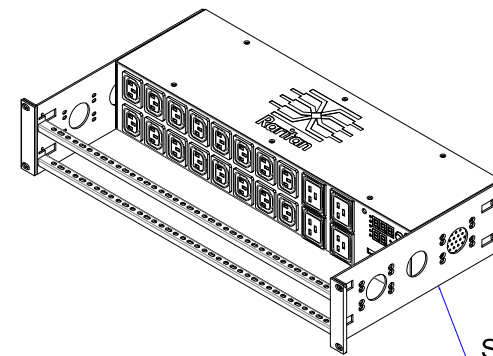

NEMA L6-30P

VIEW A

VIEW B

Rear

NEMA L6-30P

See VIEW A

VIEW C

TOP

See VIEW B

Front

See VIEW C

440,0 [17,3"]

NOTES:
ALL DIMENSIONS ARE MILLIMETERS[INCHES].

PROJECTION
THIRD ANGLE

DO NOT SCALE DRAWING

SHEET 1 OF 1

TITLE:
iPDU Two U
Single Phase, 24A/200V-240V
Plug Type:NEMA L6-30P
Outlet Type: (16)IEC 320C13,(4)IEC320 C19

DWG NO.

MPX2-1464R

REV.

A

DRAWN :	Eva Lin	Jan. 23 , 2014
ENGINEER:	Siang_H	Jan. 23 , 2014
APPROVED:	Tom_H	Jan. 23 , 2014