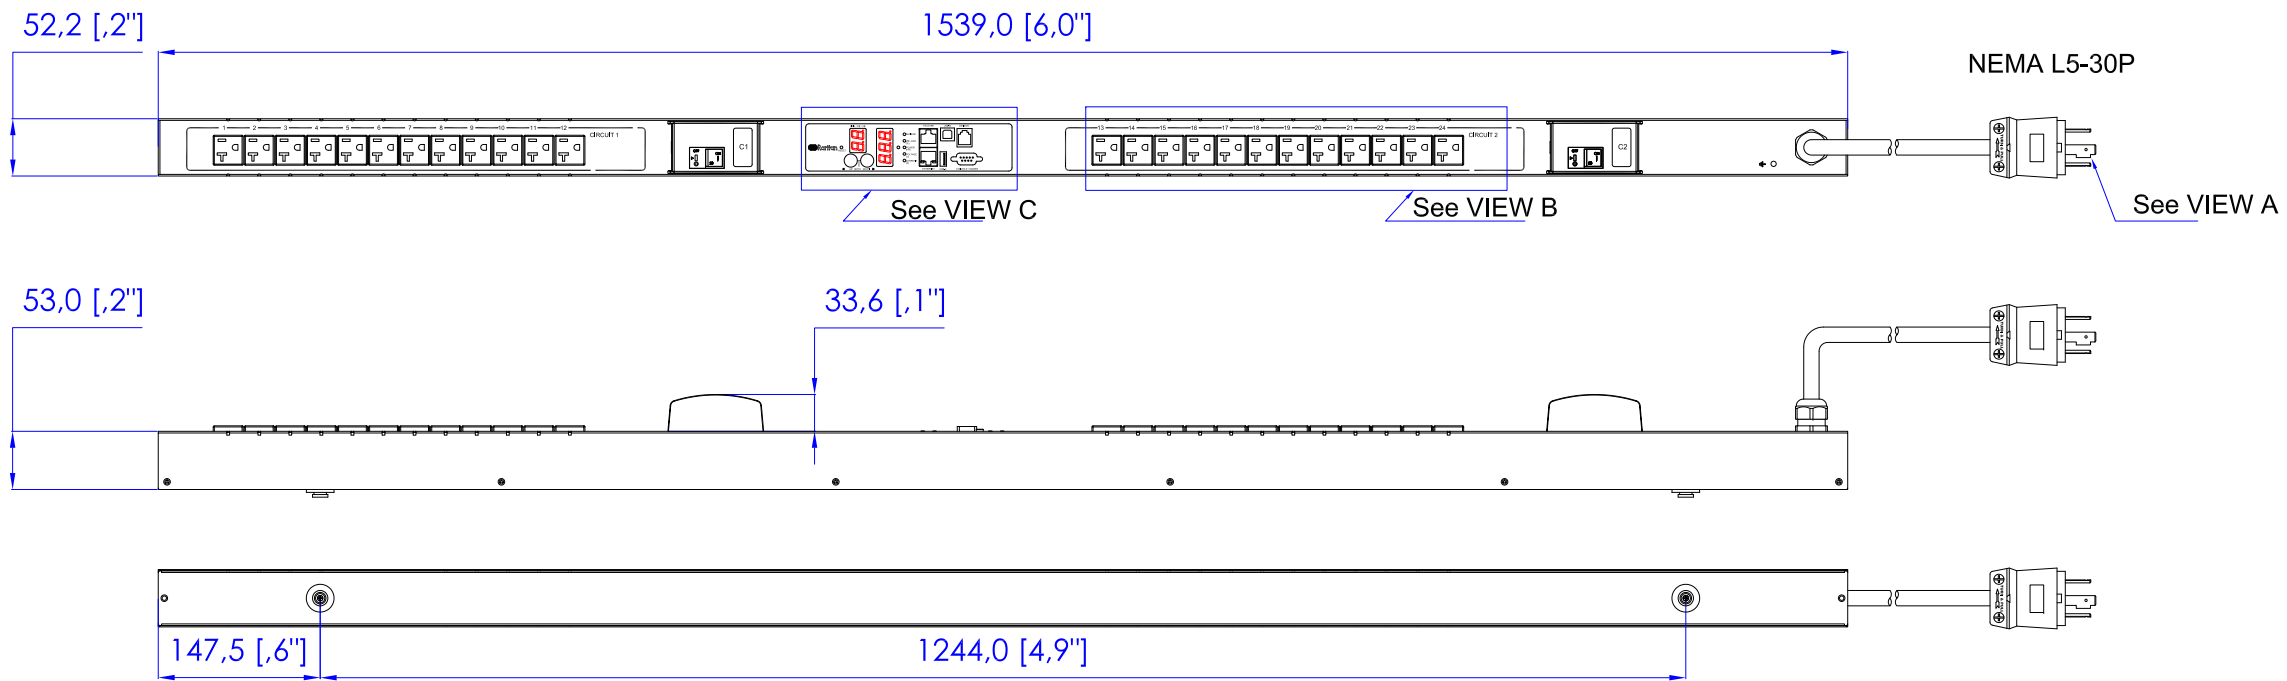

NEMA L5-30P

VIEW A

VIEW B

VIEW C

NOTES:
1..ALL DIMENSIONS ARE MILLIMETERS[INCHES].

DO NOT SCALE DRAWING
SHEET 1 OF 1

THIS DRAWING AND SPECIFICATIONS HEREIN ARE THE PROPERTY OF RARITAN, Inc. AND SHALL NOT BE COPIED, REPRODUCED OR USED, IN WHOLE OR IN PART, AS THE BASIS FOR THE MANUFACTURE OR SALE OF ITEMS WITHOUT WRITTEN PERMISSION FROM RARITAN, Inc. THIS DRAWING IS BASED UPON LATEST AVAILABLE INFORMATION AND IS SUBJECT TO CHANGE WITHOUT NOTICE.

TITLE: iPDU Zero U,
Single Phase, 24 A/100V-120V,
Plug Type:NEMA L5-30P
Outlet Type:(24)NEMA 5-20R

DWG NO. **PX2-1478** REV. **A**

DRAWN :	EVA LIN	Feb. 01,2012
ENGINEER:	Siang	Feb. 01,2012
APPROVED:	Tom_H	Feb. 01,2012