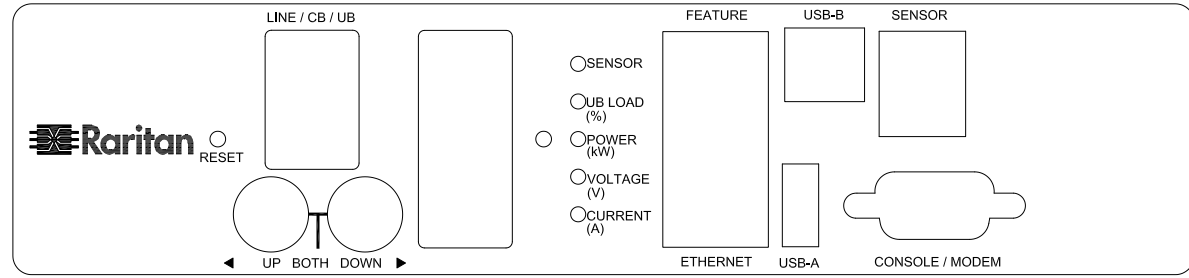

NEMA L5-30P

VIEW A

VIEW B

VIEW C

NOTES:
1..ALL DIMENSIONS ARE MILLIMETERS[INCHES].

DO NOT SCALE DRAWING
SHEET 1 OF 1

THIS DRAWING AND SPECIFICATIONS HEREIN ARE THE PROPERTY OF RARITAN, Inc. AND SHALL NOT BE COPIED, REPRODUCED OR USED, IN WHOLE OR IN PART, AS THE BASIS FOR THE MANUFACTURE OR SALE OF ITEMS WITHOUT WRITTEN PERMISSION FROM RARITAN, Inc. THIS DRAWING IS BASED UPON LATEST AVAILABLE INFORMATION AND IS SUBJECT TO CHANGE WITHOUT NOTICE.

TITLE: iPDU Zero U,
Single Phase, 24 A/100V-120V,
Plug Type:NEMA L5-30P
Outlet Type:(24)NEMA 5-20R

DWG NO. **PX2-1478** REV. **A**

DRAWN :	EVA LIN	Feb. 01,2012
ENGINEER:	Siang	Feb. 01,2012
APPROVED:	Tom_H	Feb. 01,2012