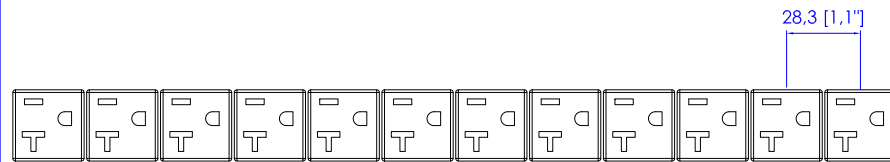

NEMA L5-30P

VIEW A

VIEW B

VIEW C

NOTES:
1..ALL DIMENSIONS ARE MILLIMETERS[INCHES].

DO NOT SCALE DRAWING
SHEET 1 OF 1

THIS DRAWING AND SPECIFICATIONS HEREIN ARE THE PROPERTY OF RARITAN, Inc. AND SHALL NOT BE COPIED, REPRODUCED OR USED, IN WHOLE OR IN PART, AS THE BASIS FOR THE MANUFACTURE OR SALE OF ITEMS WITHOUT WRITTEN PERMISSION FROM RARITAN, Inc. THIS DRAWING IS BASED UPON LATEST AVAILABLE INFORMATION AND IS SUBJECT TO CHANGE WITHOUT NOTICE.

TITLE: iPDU Zero U,
Single Phase, 24 A/100V-120V,
Plug Type:NEMA L5-30P
Outlet Type:(24)NEMA 5-20R

DWG NO. **PX2-1478** REV. **A**

DRAWN :	EVA LIN	Feb. 01,2012
ENGINEER:	Siang	Feb. 01,2012
APPROVED:	Tom_H	Feb. 01,2012