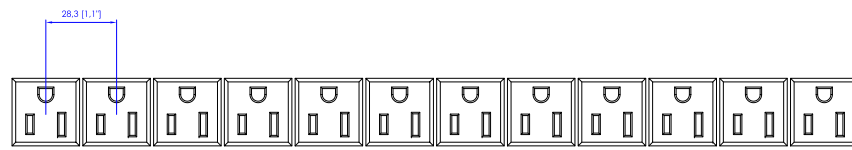

NEMA L5-30P PSE

VIEW A

VIEW B

VIEW C

NOTES:
1. ALL DIMENSIONS ARE MILLIMETERS [INCHES].

DO NOT SCALE DRAWING
SHEET 1 OF 1

THIS DRAWING AND SPECIFICATIONS HEREIN ARE THE PROPERTY OF RARITAN, Inc. AND SHALL NOT BE COPIED, REPRODUCED OR USED, IN WHOLE OR IN PART, AS THE BASIS FOR THE MANUFACTURE OR SALE OF ITEMS WITHOUT WRITTEN PERMISSION FROM RARITAN, Inc. THIS DRAWING IS BASED UPON LATEST AVAILABLE INFORMATION AND IS SUBJECT TO CHANGE WITHOUT NOTICE.

TITLE: iPDU Zero U,
Single Phase, 30A/100V,
Plug Type: NEMA L5-30P PSE
Outlet Type: (24) NEMA 5-20R

DWG NO. **MPX2-1478JV** REV. **A**

DRAWN :	EVA LIN	Nov.08,2012
ENGINEER:	Kenny_c	Nov.08,2012
APPROVED:	Tom_H	Nov.08,2012