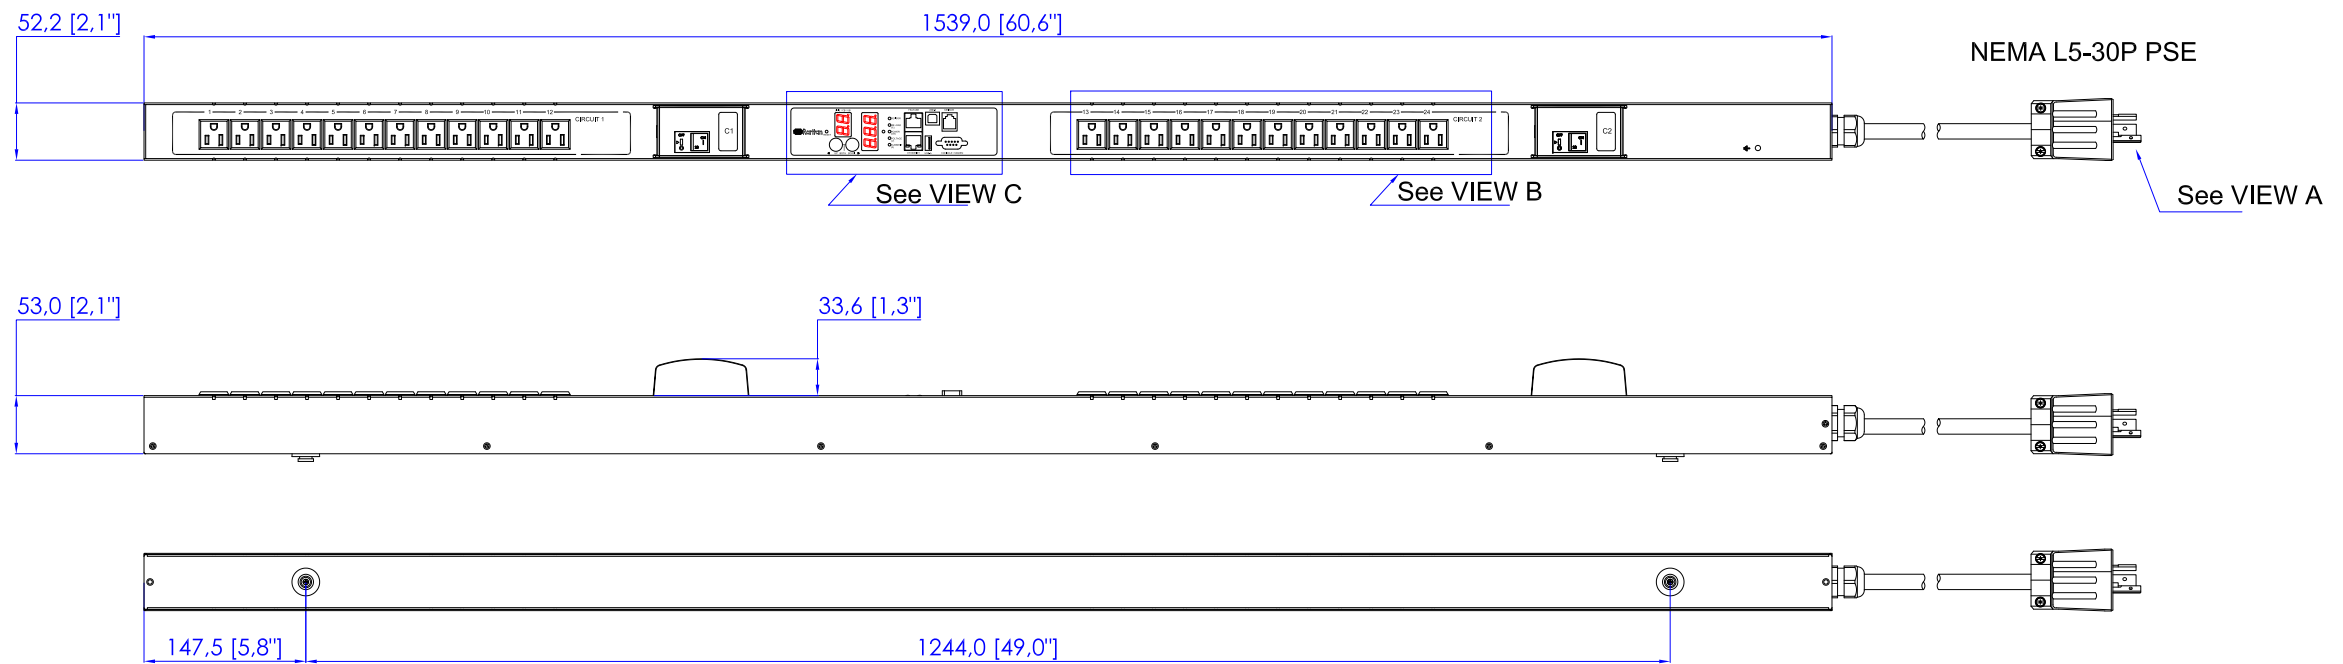

NEMA L5-30P PSE

VIEW A

VIEW B

VIEW C

NOTES:
1. ALL DIMENSIONS ARE MILLIMETERS [INCHES].

DO NOT SCALE DRAWING
SHEET 1 OF 1

THIS DRAWING AND SPECIFICATIONS HEREIN ARE THE PROPERTY OF RARITAN, Inc. AND SHALL NOT BE COPIED, REPRODUCED OR USED, IN WHOLE OR IN PART, AS THE BASIS FOR THE MANUFACTURE OR SALE OF ITEMS WITHOUT WRITTEN PERMISSION FROM RARITAN, Inc. THIS DRAWING IS BASED UPON LATEST AVAILABLE INFORMATION AND IS SUBJECT TO CHANGE WITHOUT NOTICE.

TITLE: iPDU Zero U,
Single Phase, 30A/100V,
Plug Type: NEMA L5-30P PSE
Outlet Type: (24) NEMA 5-20R

DWG NO. **MPX2-1478JV** REV. **A**

DRAWN :	EVA LIN	Nov.08,2012
ENGINEER:	Kenny_c	Nov.08,2012
APPROVED:	Tom_H	Nov.08,2012