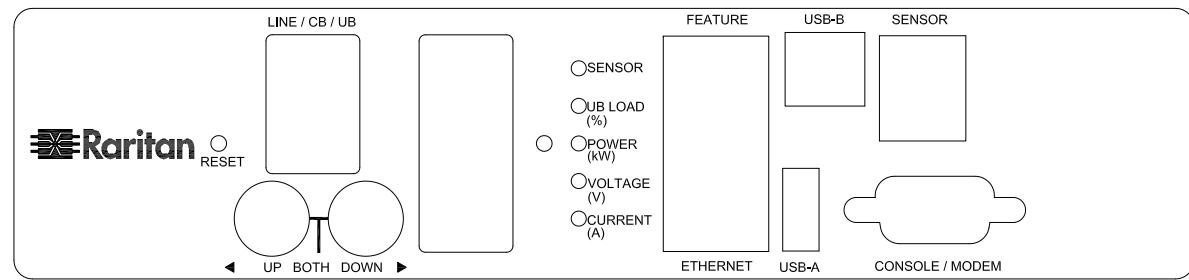

NEMA L5-30P PSE

VIEW A

VIEW B

VIEW C

NOTES:
1. ALL DIMENSIONS ARE MILLIMETERS [INCHES].

DO NOT SCALE DRAWING
SHEET 1 OF 1

THIS DRAWING AND SPECIFICATIONS HEREIN ARE THE PROPERTY OF RARITAN, Inc. AND SHALL NOT BE COPIED, REPRODUCED OR USED, IN WHOLE OR IN PART, AS THE BASIS FOR THE MANUFACTURE OR SALE OF ITEMS WITHOUT WRITTEN PERMISSION FROM RARITAN, Inc. THIS DRAWING IS BASED UPON LATEST AVAILABLE INFORMATION AND IS SUBJECT TO CHANGE WITHOUT NOTICE.

TITLE: iPDU Zero U,
Single Phase, 30A/100V,
Plug Type: NEMA L5-30P PSE
Outlet Type: (24) NEMA 5-20R

DWG NO. **MPX2-1478JV** REV. **A**

DRAWN :	EVA LIN	Nov.08,2012
ENGINEER:	Kenny_c	Nov.08,2012
APPROVED:	Tom_H	Nov.08,2012