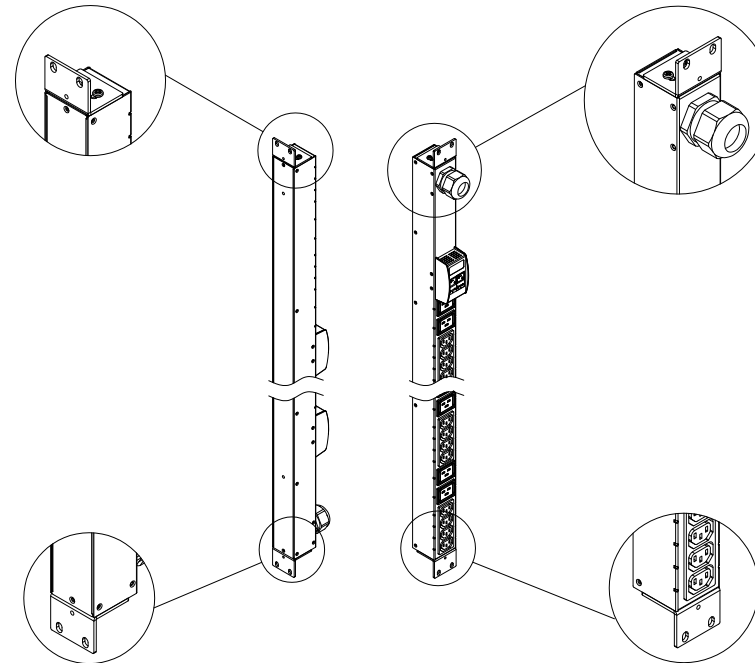

NEMA L6-20P PSE

VIEW A

VIEW B

VIEW C

Option A

Option B

Rack mount L type detailed

Mounting options

NOTES:
ALL DIMENSIONS ARE MILLIMETERS[INCHES].

 www.raritan.com	PROJECTION THIRD ANGLE	DO NOT SCALE DRAWING	TITLE: iPDU Zero U Single Phase, 16A/200V Inlet Type: IEC60320 C20 Plug Type L6-20P PSE Outlet Type: (24)IEC320 C13
	SHEET 1 OF 1		
Drawing Maker: EVA LIN	Dec. 18, 2015	THIS DRAWING AND SPECIFICATIONS HEREIN ARE THE PROPERTY OF RARITAN, INC. AND SHALL NOT BE COPIED, REPRODUCED OR USED, IN WHOLE OR IN PART, AS THE BASIS FOR THE MANUFACTURE OR SALE OF ITEMS WITHOUT WRITTEN PERMISSION FROM RARITAN, INC. THIS DRAWING IS BASED UPON LATEST AVAILABLE INFORMATION AND IS SUBJECT TO CHANGE WITHOUT NOTICE..	
Approver: Tom_H	Dec. 18, 2015		