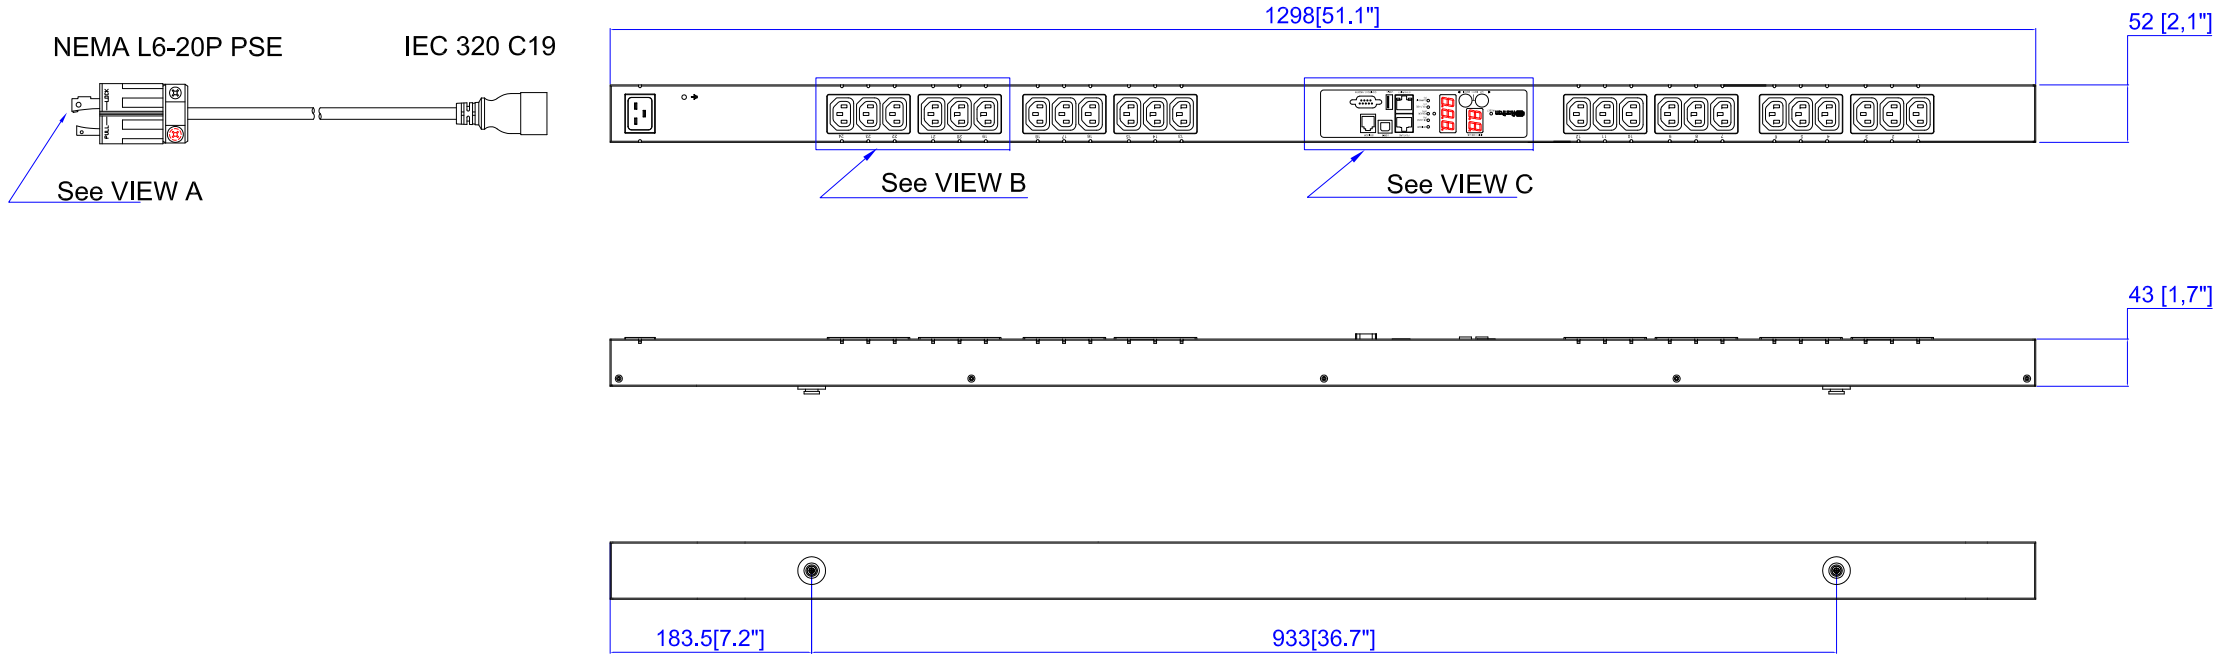

NEMA L6-20P PSE

VIEW A

VIEW B

VIEW C

Option A

Option B

Rack mount L type detailed

Mounting options

NOTES:
ALL DIMENSIONS ARE MILLIMETERS[INCHES].

 www.raritan.com	PROJECTION THIRD ANGLE	DO NOT SCALE DRAWING	TITLE: iPDU Zero U Single Phase, 16A/200V Inlet Type: IEC60320 C20 Plug Type L6-20P PSE Outlet Type: (24)IEC320 C13
	SHEET 1 OF 1		
Drawing Maker: EVA LIN	Dec. 18, 2015	THIS DRAWING AND SPECIFICATIONS HEREIN ARE THE PROPERTY OF RARITAN, INC. AND SHALL NOT BE COPIED, REPRODUCED OR USED, IN WHOLE OR IN PART, AS THE BASIS FOR THE MANUFACTURE OR SALE OF ITEMS WITHOUT WRITTEN PERMISSION FROM RARITAN, INC. THIS DRAWING IS BASED UPON LATEST AVAILABLE INFORMATION AND IS SUBJECT TO CHANGE WITHOUT NOTICE..	
Approver: Tom_H	Dec. 18, 2015		