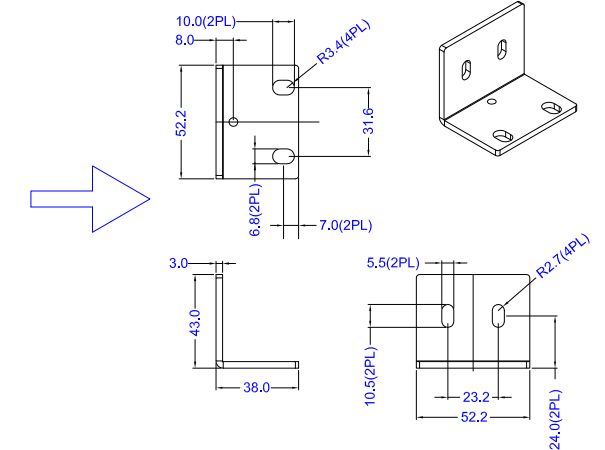

NEMA L6-20P PSE

VIEW A

VIEW B

VIEW C

Option A

Option B

Rack mount L type detailed

Mounting options

NOTES:
ALL DIMENSIONS ARE MILLIMETERS[INCHES].

 www.raritan.com	PROJECTION THIRD ANGLE	DO NOT SCALE DRAWING	TITLE: iPDU Zero U Single Phase, 16A/200V Inlet Type: IEC60320 C20 Plug Type L6-20P PSE Outlet Type: (24)IEC320 C13
	SHEET 1 OF 1		
Drawing Maker: EVA LIN	Dec. 18, 2015	THIS DRAWING AND SPECIFICATIONS HEREIN ARE THE PROPERTY OF RARITAN, INC. AND SHALL NOT BE COPIED, REPRODUCED OR USED, IN WHOLE OR IN PART, AS THE BASIS FOR THE MANUFACTURE OR SALE OF ITEMS WITHOUT WRITTEN PERMISSION FROM RARITAN, INC. THIS DRAWING IS BASED UPON LATEST AVAILABLE INFORMATION AND IS SUBJECT TO CHANGE WITHOUT NOTICE..	
Approver: Tom_H	Dec. 18, 2015		