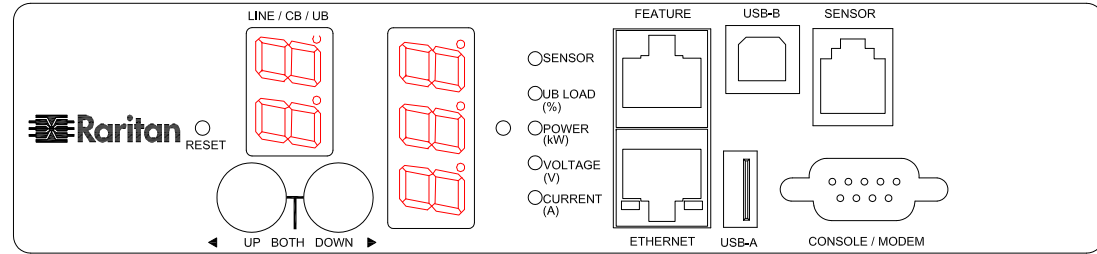

NEMA L6-20P PSE

VIEW A

VIEW B

VIEW C

Option A

Option B

Rack mount L type detailed

Mounting options

NOTES:
ALL DIMENSIONS ARE MILLIMETERS[INCHES].

 www.raritan.com	PROJECTION THIRD ANGLE	DO NOT SCALE DRAWING	TITLE: iPDU Zero U Single Phase, 16A/200V Inlet Type: IEC60320 C20 Plug Type L6-20P PSE Outlet Type: (24)IEC320 C13
	SHEET 1 OF 1		
Drawing Maker: EVA LIN	Dec. 18, 2015	THIS DRAWING AND SPECIFICATIONS HEREIN ARE THE PROPERTY OF RARITAN, INC. AND SHALL NOT BE COPIED, REPRODUCED OR USED, IN WHOLE OR IN PART, AS THE BASIS FOR THE MANUFACTURE OR SALE OF ITEMS WITHOUT WRITTEN PERMISSION FROM RARITAN, INC. THIS DRAWING IS BASED UPON LATEST AVAILABLE INFORMATION AND IS SUBJECT TO CHANGE WITHOUT NOTICE..	
Approver: Tom_H	Dec. 18, 2015		