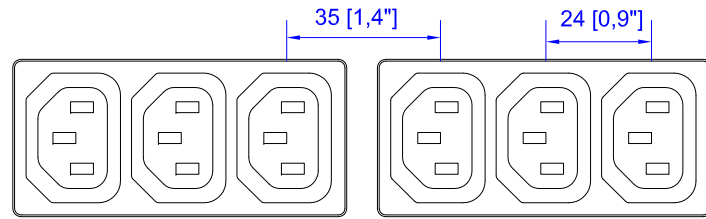

NEMA L6-20P PSE

VIEW A

VIEW B

VIEW C

Option A

Option B

Rack mount L type detailed

Mounting options

NOTES:
ALL DIMENSIONS ARE MILLIMETERS[INCHES].

 www.raritan.com	PROJECTION THIRD ANGLE	DO NOT SCALE DRAWING	TITLE: iPDU Zero U Single Phase, 16A/200V Inlet Type: IEC60320 C20 Plug Type L6-20P PSE Outlet Type: (24)IEC320 C13
	SHEET 1 OF 1		
Drawing Maker: EVA LIN	Dec. 18, 2015	THIS DRAWING AND SPECIFICATIONS HEREIN ARE THE PROPERTY OF RARITAN, INC. AND SHALL NOT BE COPIED, REPRODUCED OR USED, IN WHOLE OR IN PART, AS THE BASIS FOR THE MANUFACTURE OR SALE OF ITEMS WITHOUT WRITTEN PERMISSION FROM RARITAN, INC. THIS DRAWING IS BASED UPON LATEST AVAILABLE INFORMATION AND IS SUBJECT TO CHANGE WITHOUT NOTICE..	
Approver: Tom_H	Dec. 18, 2015		