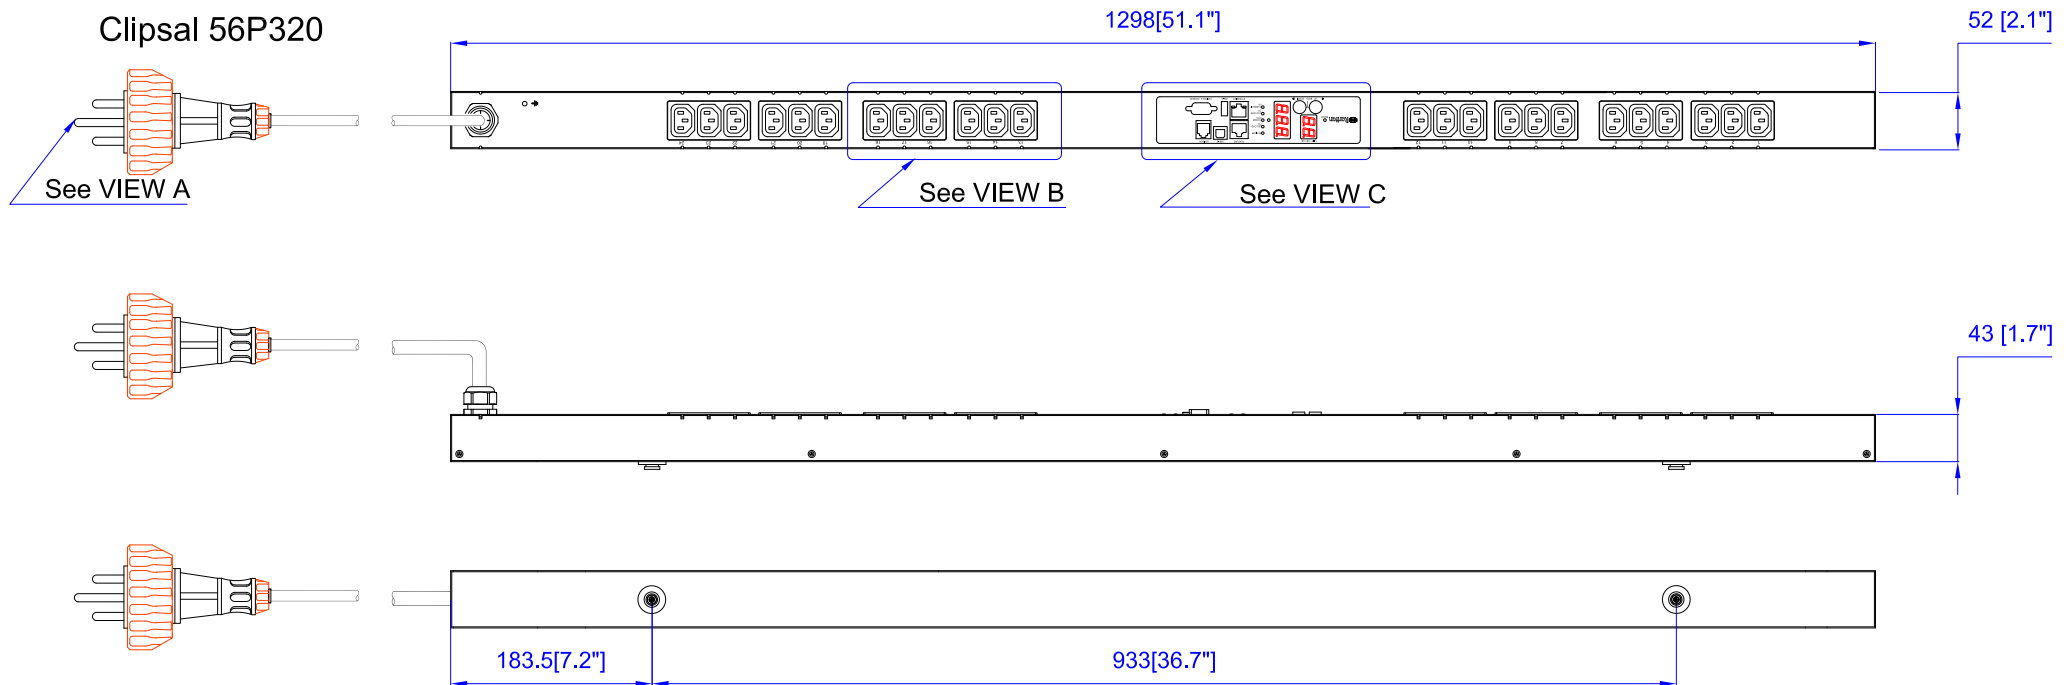

Clipsal 56P320

VIEW A

VIEW B

VIEW C

NOTES:
ALL DIMENSIONS ARE MILLIMETERS[INCHES].

DRAWN :	EVA Lin	Nov. 22,2012
ENGINEER:	Siang_H	Nov. 22,2012
APPROVED:	Tom_H	Nov. 22,2012

PROJECTION THIRD ANGLE
DO NOT SCALE DRAWING
SHEET 1 OF 1

TITLE: iPDU Zero U,
Single Phase, 20A/240V,
Plug Type: Clipsal 56P320
Outlet Type: (24)IEC320 C13

DWG NO. **MPX2-1486A1** REV. **A**