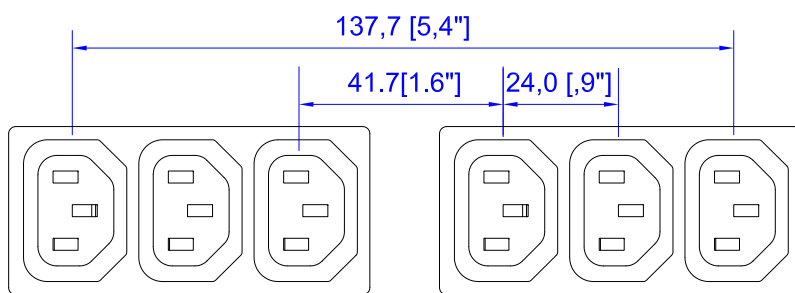

Clipsal 56P320

VIEW A

VIEW B

VIEW C

NOTES:
ALL DIMENSIONS ARE MILLIMETERS[INCHES].

DRAWN :	EVA Lin	Nov. 22,2012
ENGINEER:	Siang_H	Nov. 22,2012
APPROVED:	Tom_H	Nov. 22,2012

PROJECTION THIRD ANGLE
DO NOT SCALE DRAWING
SHEET 1 OF 1

TITLE: iPDU Zero U,
Single Phase, 20A/240V,
Plug Type: Clipsal 56P320
Outlet Type: (24)IEC320 C13

DWG NO. **MPX2-1486A1** REV. **A**