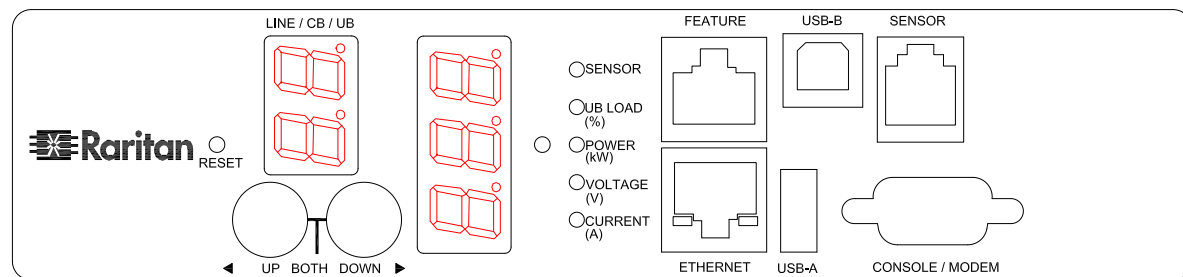

VIEW A

VIEW B

VIEW C