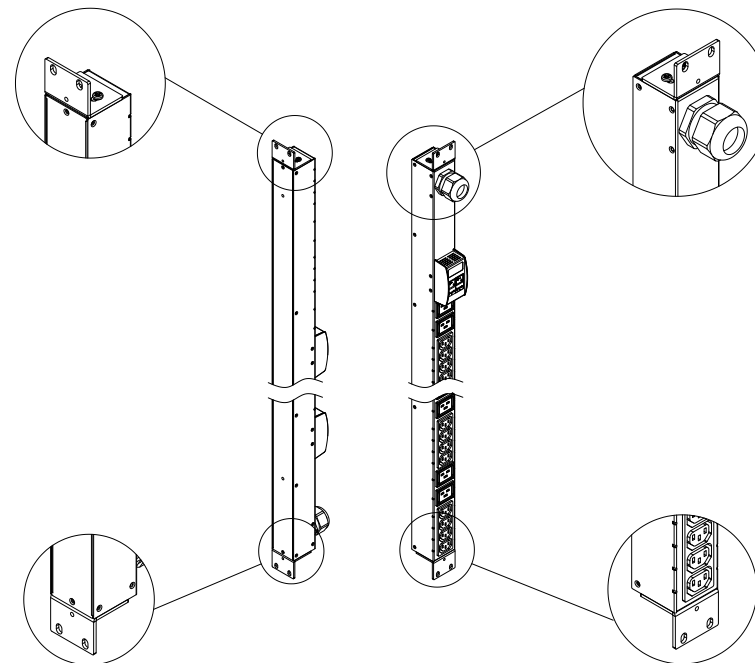

NEMA L5-30P PSE

VIEW A

VIEW B

VIEW C

Option A

Option B

Rack mount L type detailed

Mounting options

NEMA L5-30P PSE

See VIEW A

See VIEW A

See VIEW A

NOTES:

1. ALL DIMENSIONS ARE MILLIMETERS [INCHES].

DRAWN :	EVA LIN	Nov. 04, 2010
ENGINEER:	Kevin_L	Nov. 04, 2010
APPROVED:	Kevin_C	Nov. 04, 2010

DO NOT SCALE DRAWING

TITLE: iPDU Zero U,
Single phase 30A / 100V
Input : NEMA L5-30P PSE,
Output : (24)NEMA 5-15R Twist

DWG NO. **MPX2-1490J** REV. **A**