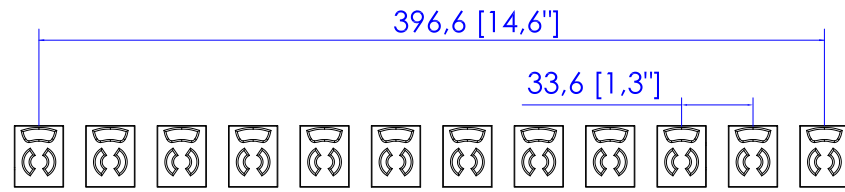

NEMA L5-30P PSE

VIEW A

VIEW B

VIEW C

Option A

Option B

Rack mount L type detailed

Mounting options

NEMA L5-30P PSE

See VIEW A

See VIEW A

See VIEW A

NOTES:

1. ALL DIMENSIONS ARE MILLIMETERS [INCHES].

DRAWN :	EVA LIN	Nov. 04, 2010
ENGINEER:	Kevin_L	Nov. 04, 2010
APPROVED:	Kevin_C	Nov. 04, 2010

DO NOT SCALE DRAWING

TITLE: iPDU Zero U,
Single phase 30A / 100V
Input : NEMA L5-30P PSE,
Output : (24)NEMA 5-15R Twist

DWG NO. **MPX2-1490J** REV. **A**