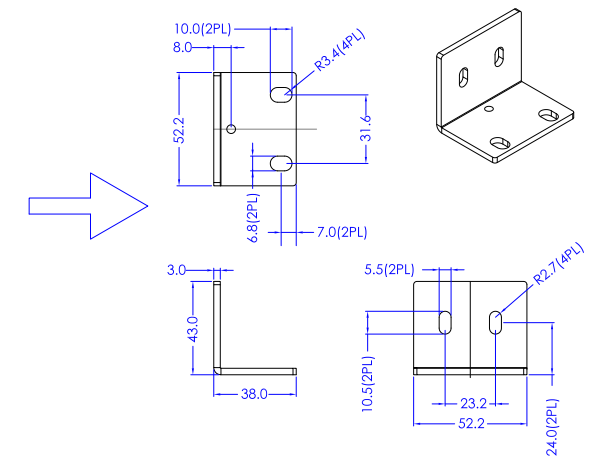

NEMA L5-30P PSE

VIEW A

VIEW B

VIEW C

Option A

Option B

Rack mount L type detailed

Mounting options

NEMA L5-30P PSE

See VIEW A

See VIEW A

See VIEW A

NOTES:

1. ALL DIMENSIONS ARE MILLIMETERS [INCHES].

DRAWN :	EVA LIN	Nov. 04, 2010
ENGINEER:	Kevin_L	Nov. 04, 2010
APPROVED:	Kevin_C	Nov. 04, 2010

DO NOT SCALE DRAWING

TITLE: iPDU Zero U,
Single phase 30A / 100V
Input : NEMA L5-30P PSE,
Output : (24)NEMA 5-15R Twist

DWG NO. **MPX2-1490J** REV. **A**