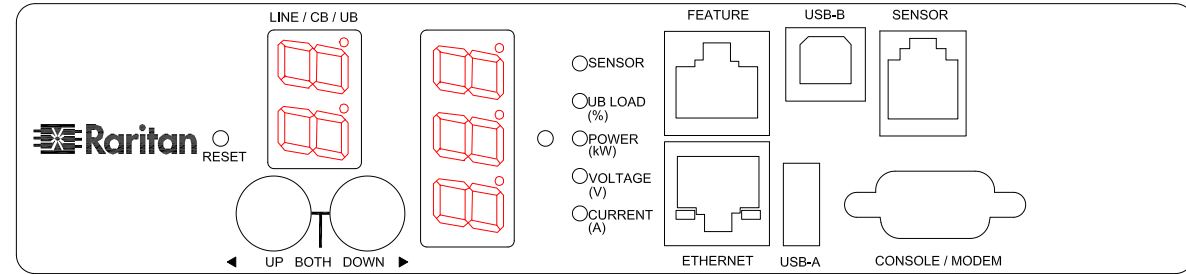

NEMA L5-30P PSE

VIEW A

VIEW B

VIEW C

Option A

Option B

Rack mount L type detailed

Mounting options

NEMA L5-30P PSE

See VIEW A

See VIEW A

See VIEW A

NOTES:

1. ALL DIMENSIONS ARE MILLIMETERS [INCHES].

DRAWN :	EVA LIN	Nov. 04, 2010
ENGINEER:	Kevin_L	Nov. 04, 2010
APPROVED:	Kevin_C	Nov. 04, 2010

DO NOT SCALE DRAWING

TITLE: iPDU Zero U,
Single phase 30A / 100V
Input : NEMA L5-30P PSE,
Output : (24)NEMA 5-15R Twist

DWG NO. **MPX2-1490J** REV. **A**