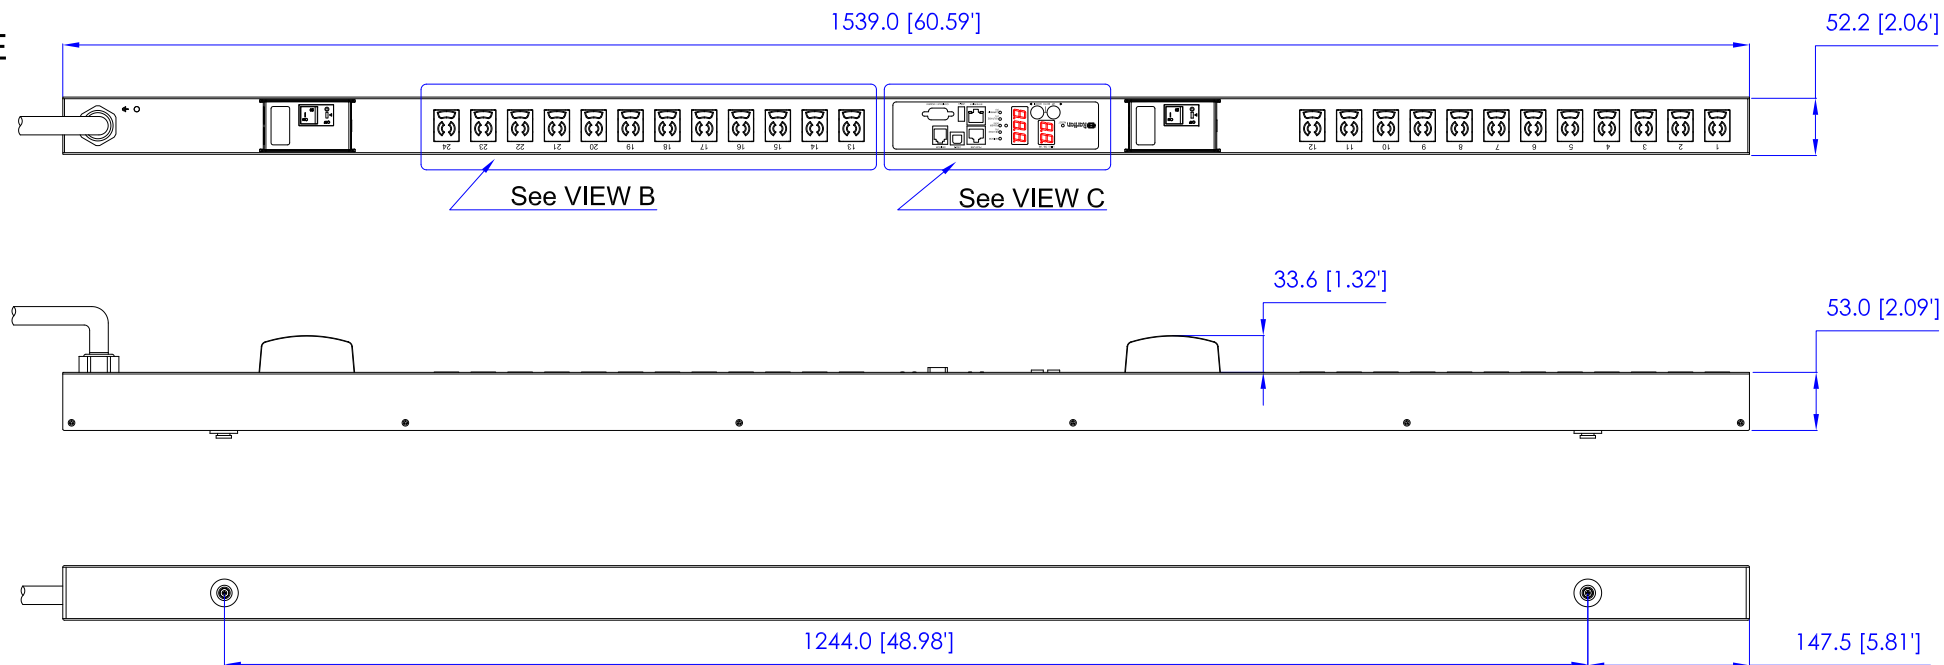

NEMA L5-30P PSE

See VIEW A

See VIEW A

See VIEW A

NOTES:

1. ALL DIMENSIONS ARE MILLIMETERS [INCHES].

DRAWN :	EVA LIN	Nov. 04, 2010
ENGINEER:	Kevin_L	Nov. 04, 2010
APPROVED:	Kevin_C	Nov. 04, 2010

DO NOT SCALE DRAWING

TITLE: iPDU Zero U,
Single phase 30A / 100V
Input : NEMA L5-30P PSE,
Output : (24)NEMA 5-15R Twist

DWG NO. **MPX2-1490J** REV. **A**