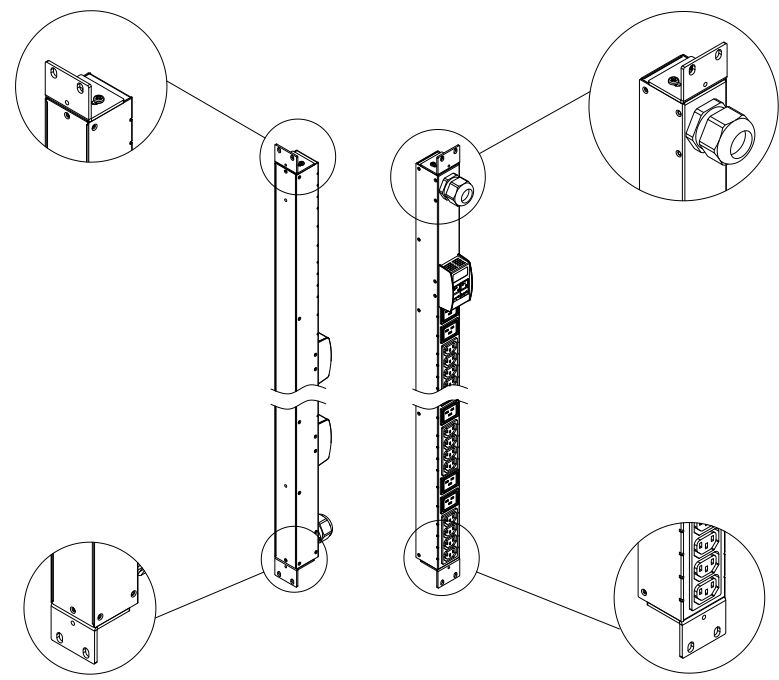

NEMA L6-30P

VIEW A

VIEW B

VIEW C

Option A

Option B

Rack mount L type detailed

Mounting options

NOTES:
1. ALL DIMENSIONS ARE MILLIMETERS [INCHES].

<p>Raritan www.raritan.com</p>		PROJECTION THIRD ANGLE DO NOT SCALE DRAWING SHEET 1 OF 1	TITLE: iPDU Zero U, Single phase 24A / 200V-240V Input : NEMA L6-30P Output : (20)IEC320 C13+(4)IEC320 C19	
			DRAWN : EVA LIN MAY 24 , 2010 ENGINEER: Kevin_L MAY 24 , 2010 APPROVED: Kevin_C MAY 24 , 2010	THIS DRAWING AND SPECIFICATIONS HEREIN ARE THE PROPERTY OF RARITAN, INC. AND SHALL NOT BE COPIED, REPRODUCED OR USED, IN WHOLE OR IN PART, AS THE BASIS FOR THE MANUFACTURE OR SALE OF ITEMS WITHOUT WRITTEN PERMISSION FROM RARITAN, INC. THIS DRAWING IS BASED UPON LATEST AVAILABLE INFORMATION AND IS SUBJECT TO CHANGE WITHOUT NOTICE.