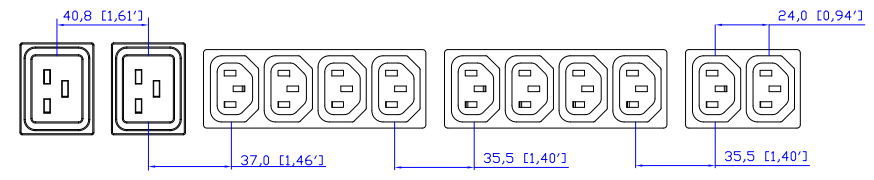

NEMA L6-30P

VIEW A

VIEW B

VIEW C

Option A

Option B

Rack mount L type detailed

Mounting options

NOTES:
1. ALL DIMENSIONS ARE MILLIMETERS [INCHES].

<p>Raritan www.raritan.com</p>		PROJECTION THIRD ANGLE DO NOT SCALE DRAWING SHEET 1 OF 1	TITLE: iPDU Zero U, Single phase 24A / 200V-240V Input : NEMA L6-30P Output : (20)IEC320 C13+(4)IEC320 C19	
			DRAWN : EVA LIN MAY 24 , 2010 ENGINEER: Kevin_L MAY 24 , 2010 APPROVED: Kevin_C MAY 24 , 2010	THIS DRAWING AND SPECIFICATIONS HEREIN ARE THE PROPERTY OF RARITAN, INC. AND SHALL NOT BE COPIED, REPRODUCED OR USED, IN WHOLE OR IN PART, AS THE BASIS FOR THE MANUFACTURE OR SALE OF ITEMS WITHOUT WRITTEN PERMISSION FROM RARITAN, INC. THIS DRAWING IS BASED UPON LATEST AVAILABLE INFORMATION AND IS SUBJECT TO CHANGE WITHOUT NOTICE.