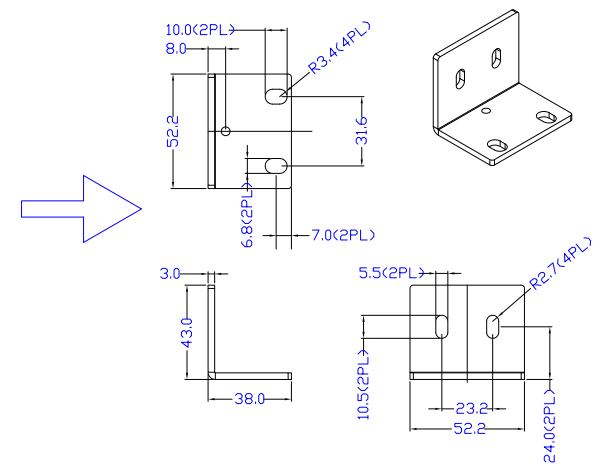

NEMA L6-30P

VIEW A

VIEW B

VIEW C

Option A

Option B

Rack mount L type detailed

Mounting options

NOTES:
1. ALL DIMENSIONS ARE MILLIMETERS [INCHES].

<p>Raritan www.raritan.com</p>		PROJECTION THIRD ANGLE DO NOT SCALE DRAWING SHEET 1 OF 1	TITLE: iPDU Zero U, Single phase 24A / 200V-240V Input : NEMA L6-30P Output : (20)IEC320 C13+(4)IEC320 C19	
			DRAWN : EVA LIN MAY 24 , 2010 ENGINEER: Kevin_L MAY 24 , 2010 APPROVED: Kevin_C MAY 24 , 2010	THIS DRAWING AND SPECIFICATIONS HEREIN ARE THE PROPERTY OF RARITAN, INC. AND SHALL NOT BE COPIED, REPRODUCED OR USED, IN WHOLE OR IN PART, AS THE BASIS FOR THE MANUFACTURE OR SALE OF ITEMS WITHOUT WRITTEN PERMISSION FROM RARITAN, INC. THIS DRAWING IS BASED UPON LATEST AVAILABLE INFORMATION AND IS SUBJECT TO CHANGE WITHOUT NOTICE.