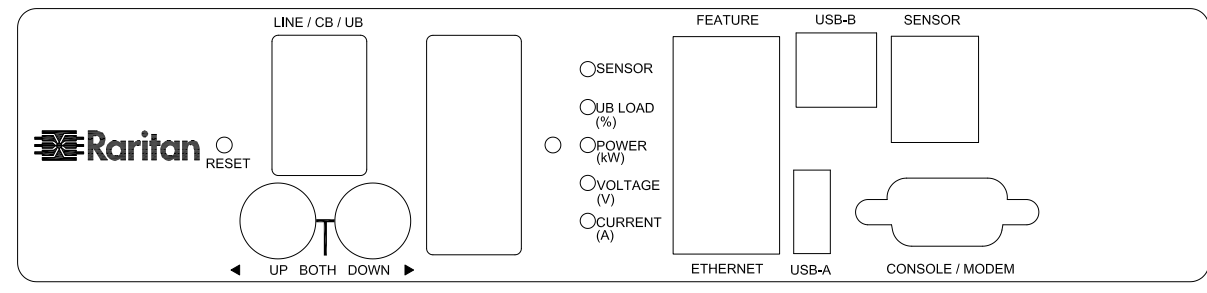

NEMA L6-30P

VIEW A

VIEW B

VIEW C

Option A

Option B

Rack mount L type detailed

Mounting options

NOTES:
1. ALL DIMENSIONS ARE MILLIMETERS [INCHES].

<p>Raritan www.raritan.com</p>		PROJECTION THIRD ANGLE DO NOT SCALE DRAWING SHEET 1 OF 1	TITLE: iPDU Zero U, Single phase 24A / 200V-240V Input : NEMA L6-30P Output : (20)IEC320 C13+(4)IEC320 C19	
			DRAWN : EVA LIN MAY 24 , 2010 ENGINEER: Kevin_L MAY 24 , 2010 APPROVED: Kevin_C MAY 24 , 2010	THIS DRAWING AND SPECIFICATIONS HEREIN ARE THE PROPERTY OF RARITAN, INC. AND SHALL NOT BE COPIED, REPRODUCED OR USED, IN WHOLE OR IN PART, AS THE BASIS FOR THE MANUFACTURE OR SALE OF ITEMS WITHOUT WRITTEN PERMISSION FROM RARITAN, INC. THIS DRAWING IS BASED UPON LATEST AVAILABLE INFORMATION AND IS SUBJECT TO CHANGE WITHOUT NOTICE.