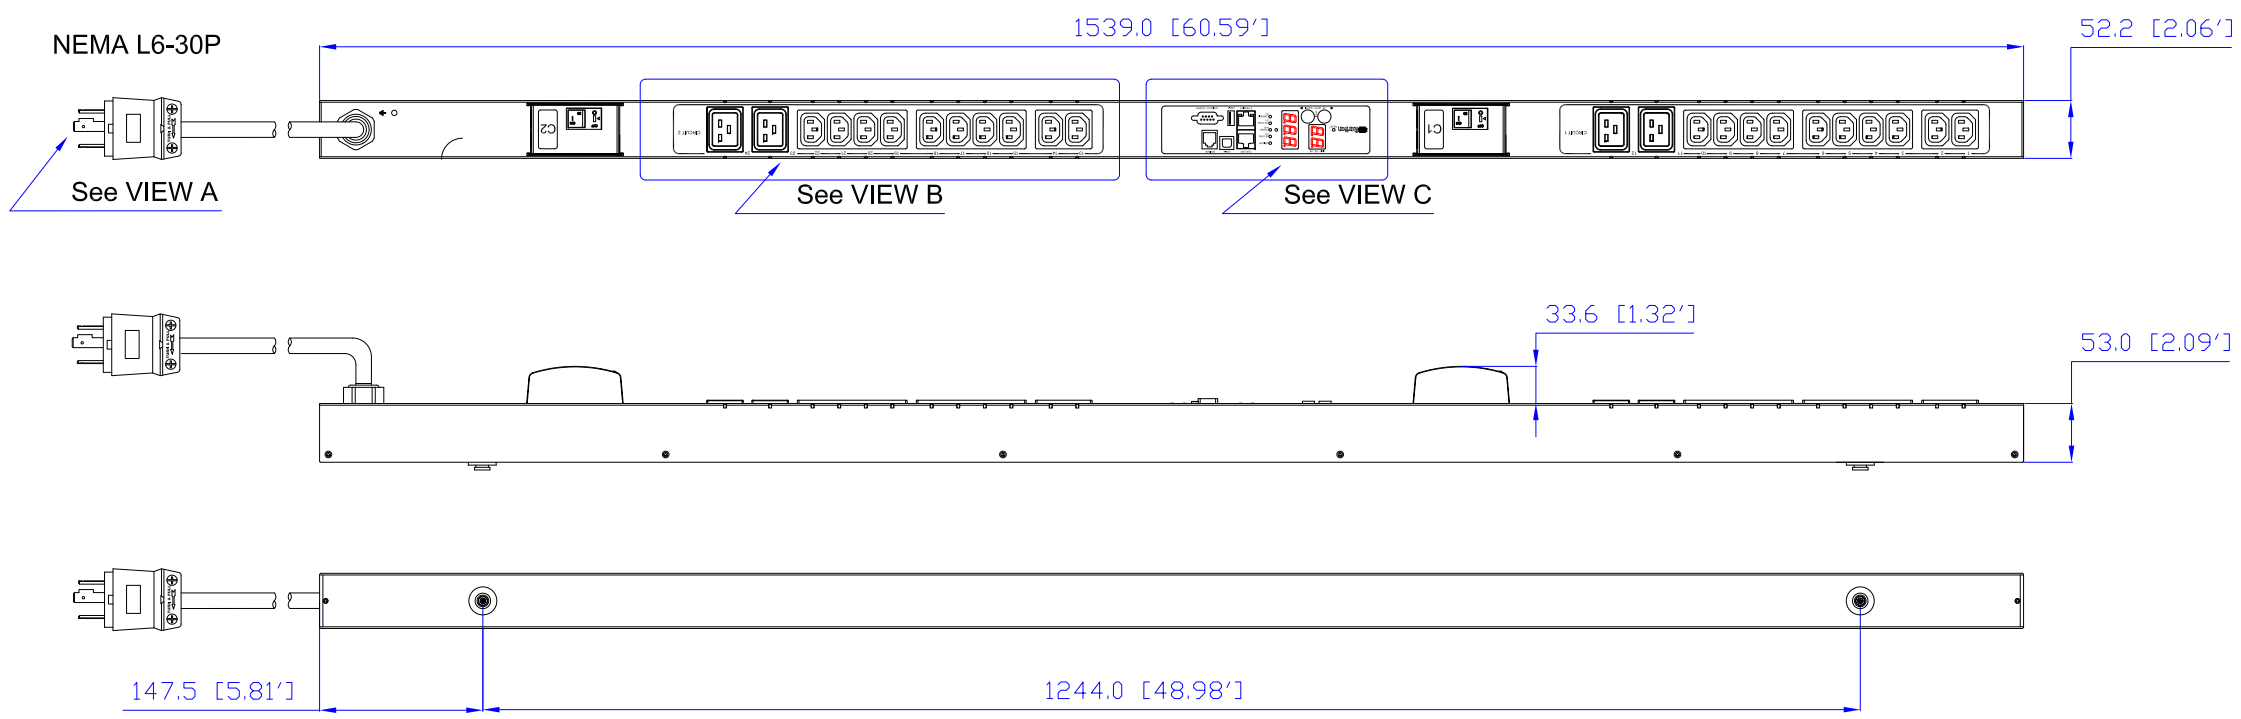

NEMA L6-30P

VIEW A

VIEW B

VIEW C

Option A

Option B

Rack mount L type detailed

Mounting options

NOTES:
1. ALL DIMENSIONS ARE MILLIMETERS [INCHES].

<p>Raritan www.raritan.com</p>		PROJECTION THIRD ANGLE DO NOT SCALE DRAWING SHEET 1 OF 1	TITLE: iPDU Zero U, Single phase 24A / 200V-240V Input : NEMA L6-30P Output : (20)IEC320 C13+(4)IEC320 C19	
			DRAWN : EVA LIN MAY 24 , 2010 ENGINEER: Kevin_L MAY 24 , 2010 APPROVED: Kevin_C MAY 24 , 2010	THIS DRAWING AND SPECIFICATIONS HEREIN ARE THE PROPERTY OF RARITAN, INC. AND SHALL NOT BE COPIED, REPRODUCED OR USED, IN WHOLE OR IN PART, AS THE BASIS FOR THE MANUFACTURE OR SALE OF ITEMS WITHOUT WRITTEN PERMISSION FROM RARITAN, INC. THIS DRAWING IS BASED UPON LATEST AVAILABLE INFORMATION AND IS SUBJECT TO CHANGE WITHOUT NOTICE.