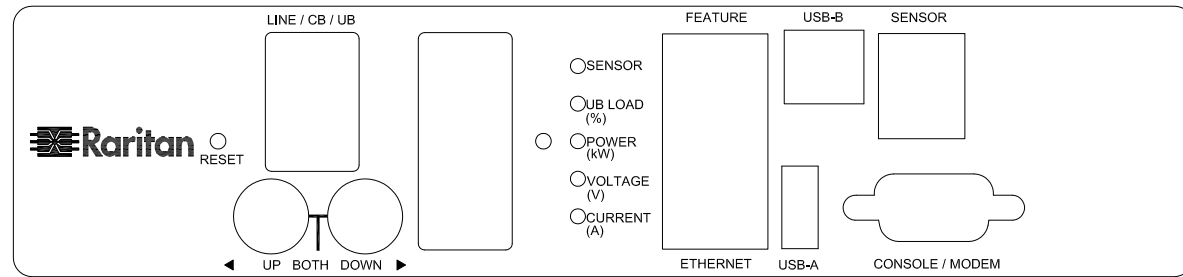

VIEW A

VIEW B

NOTES:  
1.ALL DIMENSIONS ARE MILLIMETERS[INCHES].

DRAWN : EVA Lin Apr.18, 2014  
ENGINEER: Siang\_H Apr.18, 2014  
APPROVED: Tom\_H Apr.18, 2014

PROJECTION  
THIRD ANGLE  
DO NOT SCALE DRAWING  
**SHEET 1 OF 1**  
THIS DRAWING AND SPECIFICATIONS HEREIN ARE THE PROPERTY OF RARITAN, INC. AND SHALL NOT BE COPIED, REPRODUCED OR USED, IN WHOLE OR IN PART, AS THE BASIS FOR THE MANUFACTURE OR SALE OF ITEMS WITHOUT WRITTEN PERMISSION FROM RARITAN, INC. THIS DRAWING IS BASED UPON LATEST AVAILABLE INFORMATION AND IS SUBJECT TO CHANGE WITHOUT NOTICE.

TITLE: iPDU Zero U,  
Three Phase, 16A/380V-415V,  
Plug Type:16A Cord 3PY ,  
Outlet Type : (24)IEC320 C13

DWG NO. **MPX2-1514N** REV. **A**