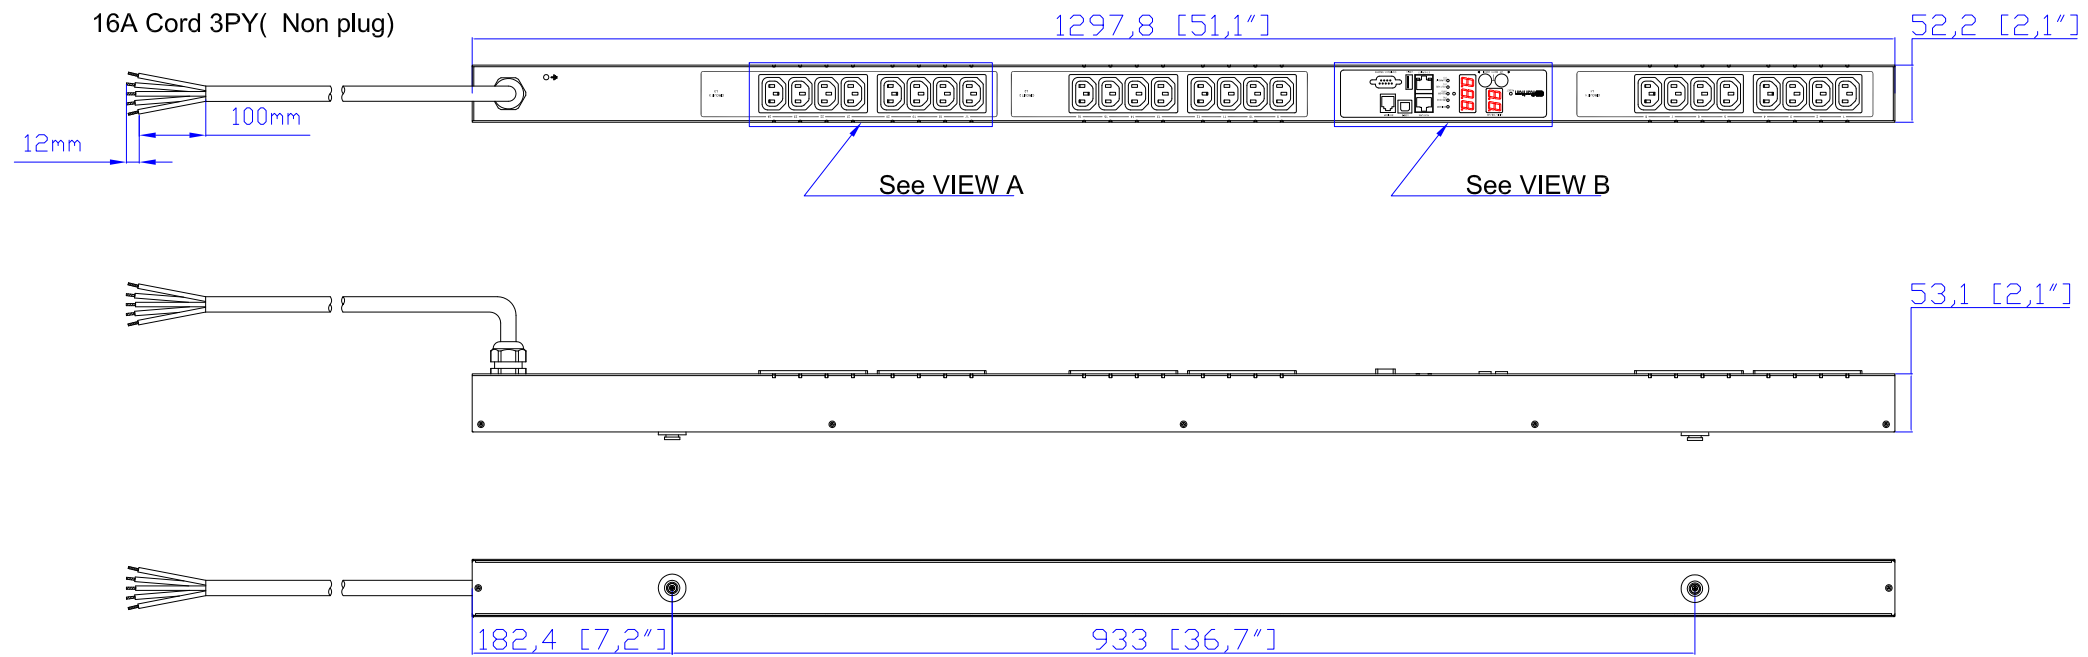

VIEW A

VIEW B

NOTES:  
1.ALL DIMENSIONS ARE MILLIMETERS[INCHES].

DRAWN : EVA Lin Apr.18, 2014  
ENGINEER: Siang\_H Apr.18, 2014  
APPROVED: Tom\_H Apr.18, 2014

PROJECTION  
THIRD ANGLE  
DO NOT SCALE DRAWING  
**SHEET 1 OF 1**  
THIS DRAWING AND SPECIFICATIONS HEREIN ARE THE PROPERTY OF RARITAN, INC. AND SHALL NOT BE COPIED, REPRODUCED OR USED, IN WHOLE OR IN PART, AS THE BASIS FOR THE MANUFACTURE OR SALE OF ITEMS WITHOUT WRITTEN PERMISSION FROM RARITAN, INC. THIS DRAWING IS BASED UPON LATEST AVAILABLE INFORMATION AND IS SUBJECT TO CHANGE WITHOUT NOTICE.

TITLE: iPDU Zero U,  
Three Phase, 16A/380V-415V,  
Plug Type:16A Cord 3PY ,  
Outlet Type : (24)IEC320 C13

DWG NO. **MPX2-1514N** REV. **A**