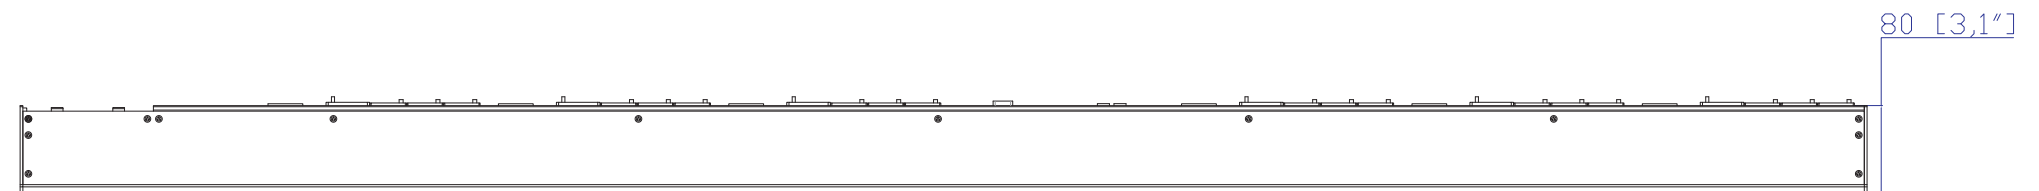

VIEW A

1. KST RNBS 22-6 or equivalent terminals for 4 AWG wire

2. Inside diameter 6.4mm & Outside diameter 12.2mm terminal ring for M6 screw

VIEW C

VIEW B

Knockout size (opening): 1.375" for Ø1" flexible steel conduit cable and fitting

NOTES:
1. ALL DIMENSIONS ARE MILLIMETERS [INCHES].

PROJECTION THIRD ANGLE
DO NOT SCALE DRAWING
SHEET 1 OF 1

THIS DRAWING AND SPECIFICATIONS HEREIN ARE THE PROPERTY OF RARITAN, INC. AND SHALL NOT BE COPIED, REPRODUCED OR USED, IN WHOLE OR IN PART, AS THE BASIS FOR THE MANUFACTURE OR SALE OF ITEMS WITHOUT WRITTEN PERMISSION FROM RARITAN, INC. THIS DRAWING IS BASED UPON LATEST AVAILABLE INFORMATION AND IS SUBJECT TO CHANGE WITHOUT NOTICE.

TITLE: iPDU Zero U,
Three phase 48A / 208V-240V
Plug Type: 48A Terminal 3P
Outlet Type: (18) Locking IEC320 C13
(6) Locking IEC320 C19

DRAWN : Eva Lin Nov. 26. 2013
ENGINEER: Siang Hung Nov. 26. 2013
APPROVED: Tom Hsueh Nov. 26. 2013