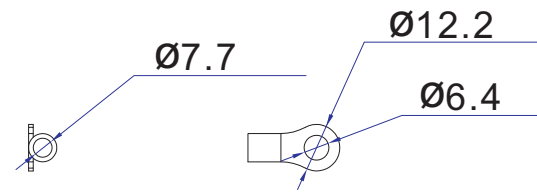

VIEW A

1. KST RNBS 22-6 or equivalent terminals for 4 AWG wire

2. Inside diameter 6.4mm & Outside diameter 12.2mm terminal ring for M6 screw

VIEW C

VIEW B

Knockout size (opening): 1.375" for Ø1" flexible steel conduit cable and fitting

NOTES:
1. ALL DIMENSIONS ARE MILLIMETERS [INCHES].

PROJECTION THIRD ANGLE
DO NOT SCALE DRAWING
SHEET 1 OF 1

THIS DRAWING AND SPECIFICATIONS HEREIN ARE THE PROPERTY OF RARITAN, INC. AND SHALL NOT BE COPIED, REPRODUCED OR USED, IN WHOLE OR IN PART, AS THE BASIS FOR THE MANUFACTURE OR SALE OF ITEMS WITHOUT WRITTEN PERMISSION FROM RARITAN, INC. THIS DRAWING IS BASED UPON LATEST AVAILABLE INFORMATION AND IS SUBJECT TO CHANGE WITHOUT NOTICE.