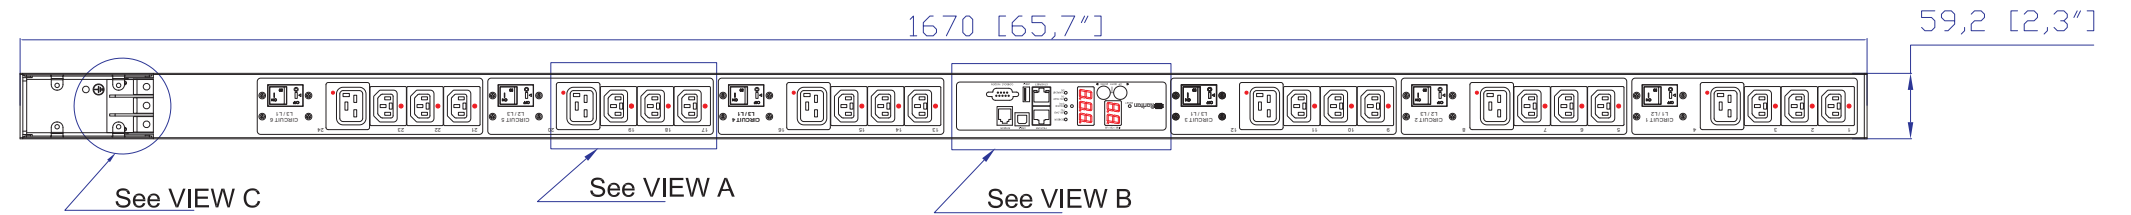

VIEW A

1. KST RNBS 22-6 or equivalent terminals for 4 AWG wire

2. Inside diameter 6.4mm & Outside diameter 12.2mm terminal ring for M6 screw

VIEW C

VIEW B

Knockout size (opening): 1.375" for Ø1" flexible steel conduit cable and fitting

NOTES:
1. ALL DIMENSIONS ARE MILLIMETERS [INCHES].

PROJECTION THIRD ANGLE
DO NOT SCALE DRAWING
SHEET 1 OF 1

THIS DRAWING AND SPECIFICATIONS HEREIN ARE THE PROPERTY OF RARITAN, INC. AND SHALL NOT BE COPIED, REPRODUCED OR USED, IN WHOLE OR IN PART, AS THE BASIS FOR THE MANUFACTURE OR SALE OF ITEMS WITHOUT WRITTEN PERMISSION FROM RARITAN, INC. THIS DRAWING IS BASED UPON LATEST AVAILABLE INFORMATION AND IS SUBJECT TO CHANGE WITHOUT NOTICE.

TITLE: iPDU Zero U,
Three phase 48A / 208V-240V
Plug Type: 48A Terminal 3P
Outlet Type: (18) Locking IEC320 C13
(6) Locking IEC320 C19

DRAWN : Eva Lin Nov. 26. 2013
ENGINEER: Siang Hung Nov. 26. 2013
APPROVED: Tom Hsueh Nov. 26. 2013