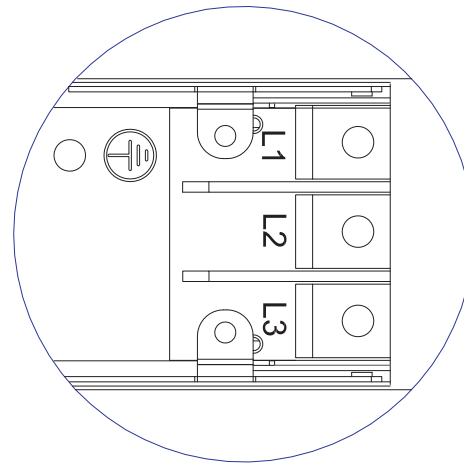

VIEW A

1. KST RNBS 22-6 or equivalent terminals for 4 AWG wire

2. Inside diameter 6.4mm & Outside diameter 12.2mm terminal ring for M6 screw

VIEW C

VIEW B

Knockout size (opening): 1.375" for Ø1" flexible steel conduit cable and fitting

NOTES:
1. ALL DIMENSIONS ARE MILLIMETERS [INCHES].

PROJECTION THIRD ANGLE
DO NOT SCALE DRAWING
SHEET 1 OF 1

THIS DRAWING AND SPECIFICATIONS HEREIN ARE THE PROPERTY OF RARITAN, INC. AND SHALL NOT BE COPIED, REPRODUCED OR USED, IN WHOLE OR IN PART, AS THE BASIS FOR THE MANUFACTURE OR SALE OF ITEMS WITHOUT WRITTEN PERMISSION FROM RARITAN, INC. THIS DRAWING IS BASED UPON LATEST AVAILABLE INFORMATION AND IS SUBJECT TO CHANGE WITHOUT NOTICE.

TITLE: iPDU Zero U,
Three phase 48A / 208V-240V
Plug Type: 48A Terminal 3P
Outlet Type: (18) Locking IEC320 C13
(6) Locking IEC320 C19

DRAWN : Eva Lin Nov. 26. 2013
ENGINEER: Siang Hung Nov. 26. 2013
APPROVED: Tom Hsueh Nov. 26. 2013