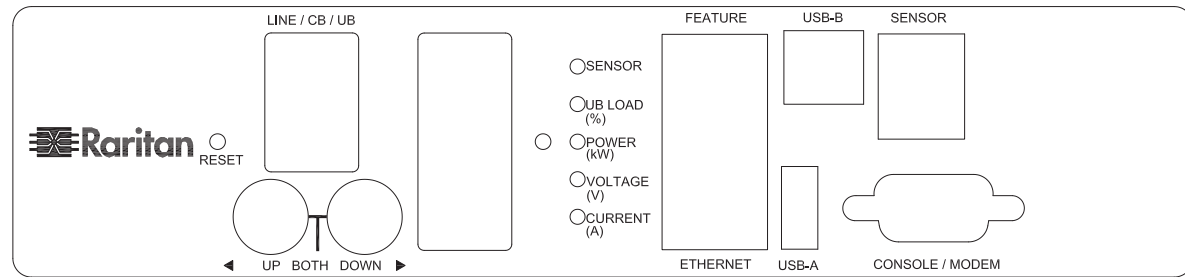

VIEW A

1. KST RNBS 22-6 or equivalent terminals for 4 AWG wire

2. Inside diameter 6.4mm & Outside diameter 12.2mm terminal ring for M6 screw

VIEW C

VIEW B

Knockout size (opening): 1.375" for Ø1" flexible steel conduit cable and fitting

TITLE: iPDU Zero U,
Three phase 48A / 208V-240V
Plug Type: 48A Terminal 3P
Outlet Type: (18) Locking IEC320 C13
(6) Locking IEC320 C19

DRAWN : Eva Lin Nov. 26. 2013
ENGINEER: Siang Hung Nov. 26. 2013
APPROVED: Tom Hsueh Nov. 26. 2013