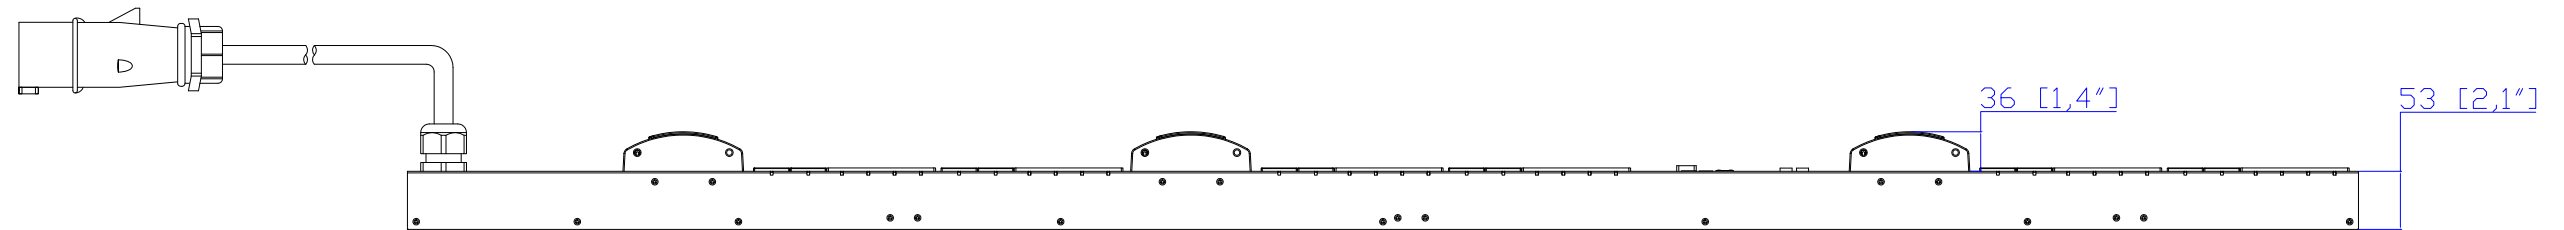

IEC60309 32A 3PY(UL)

VIEW A

VIEW B

VIEW C

IEC60309 32A 3PY (UL)

NOTES:
1.ALL DIMENSIONS ARE MILLIMETERS[INCHES].

DO NOT SCALE DRAWING

SHEET 1 OF 1

TITLE:
iPDU Zero U,
Three Phase, 24A/380V-415V,
Plug Type : IEC60309 32A 3PY (UL) ,
Outlet Type: (12)IEC320 C13 & (12)IEC320 C19

DRAWN :	EVA Lin	Sep. 19 ,2014
ENGINEER:	Siang_H	Sep. 19 ,2014
APPROVED:	Tom_H	Sep. 19 ,2014