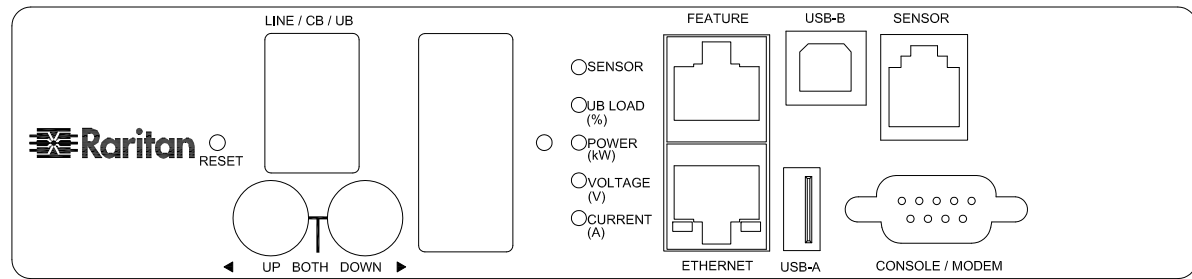

IEC60309 32A 3PY(UL)

VIEW A

VIEW B

VIEW C

IEC60309 32A 3PY (UL)

NOTES:
1.ALL DIMENSIONS ARE MILLIMETERS[INCHES].

DO NOT SCALE DRAWING

SHEET 1 OF 1

TITLE:
iPDU Zero U,
Three Phase, 24A/380V-415V,
Plug Type : IEC60309 32A 3PY (UL) ,
Outlet Type: (12)IEC320 C13 & (12)IEC320 C19

DRAWN :	EVA Lin	Sep. 19 ,2014
ENGINEER:	Siang_H	Sep. 19 ,2014
APPROVED:	Tom_H	Sep. 19 ,2014