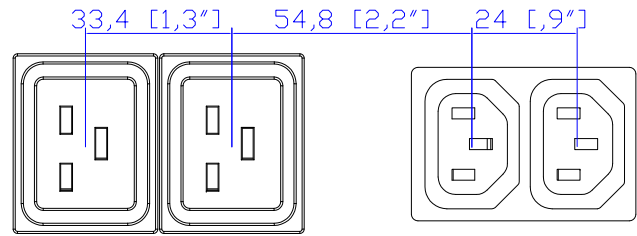

IEC60309 32A 3PY(UL)

VIEW A

VIEW B

VIEW C

IEC60309 32A 3PY (UL)

NOTES:
1.ALL DIMENSIONS ARE MILLIMETERS[INCHES].

DO NOT SCALE DRAWING

SHEET 1 OF 1

TITLE:
iPDU Zero U,
Three Phase, 24A/380V-415V,
Plug Type : IEC60309 32A 3PY (UL) ,
Outlet Type: (12)IEC320 C13 & (12)IEC320 C19

DRAWN :	EVA Lin	Sep. 19 ,2014
ENGINEER:	Siang_H	Sep. 19 ,2014
APPROVED:	Tom_H	Sep. 19 ,2014