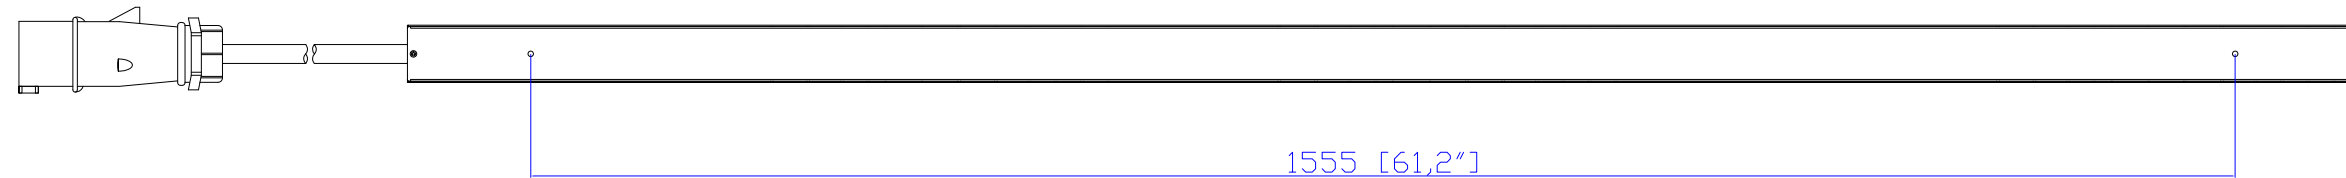

IEC60309 32A 3PY(UL)

VIEW A

VIEW B

VIEW C

IEC60309 32A 3PY (UL)

NOTES:
1.ALL DIMENSIONS ARE MILLIMETERS[INCHES].

DO NOT SCALE DRAWING

SHEET 1 OF 1

TITLE:
iPDU Zero U,
Three Phase, 24A/380V-415V,
Plug Type : IEC60309 32A 3PY (UL) ,
Outlet Type: (12)IEC320 C13 & (12)IEC320 C19

DRAWN :	EVA Lin	Sep. 19 ,2014
ENGINEER:	Siang_H	Sep. 19 ,2014
APPROVED:	Tom_H	Sep. 19 ,2014