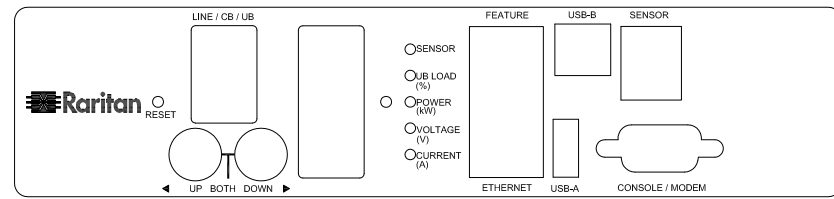

VIEW A

VIEW B

1. KST RNBS 22-6 or equivalent terminals for 4 AWG Wire
2. Inside diameter 6.4 mm & Outside diameter 12.2 mm ring for M6 screw

VIEW C

See VIEW C

See VIEW B

See VIEW A

Knockout size (opening): 1.375" for Ø1" flexible steel conduit cable and fitting

NOTES:  
1.ALL DIMENSIONS ARE MILLIMETERS[INCHES].

DRAWN :	EVA LIN	JAN. 03,2014
ENGINEER:	Siang_H	JAN. 03,2014
APPROVED:	Tom_H	JAN. 03,2014

PROJECTION THIRD ANGLE  
DO NOT SCALE DRAWING  
SHEET 1 OF 1

THIS DRAWING AND SPECIFICATIONS HEREIN ARE THE PROPERTY OF RARITAN, INC. AND SHALL NOT BE COPIED, REPRODUCED OR USED, IN WHOLE OR IN PART, AS THE BASIS FOR THE MANUFACTURE OR SALE OF ITEMS WITHOUT WRITTEN PERMISSION FROM RARITAN, INC. THIS DRAWING IS BASED UPON LATEST AVAILABLE INFORMATION AND IS SUBJECT TO CHANGE WITHOUT NOTICE..

TITLE: iPDU Zero U Three Phase, 48A/208V-240V Plug Type: 48A Terminal 3P Outlet Type: (12)Locking C13,(12)Locking C19	DWG NO. <b>MPX2-1551YV-E2V2</b>	REV. <b>A</b>
---	------------------------------------	------------------