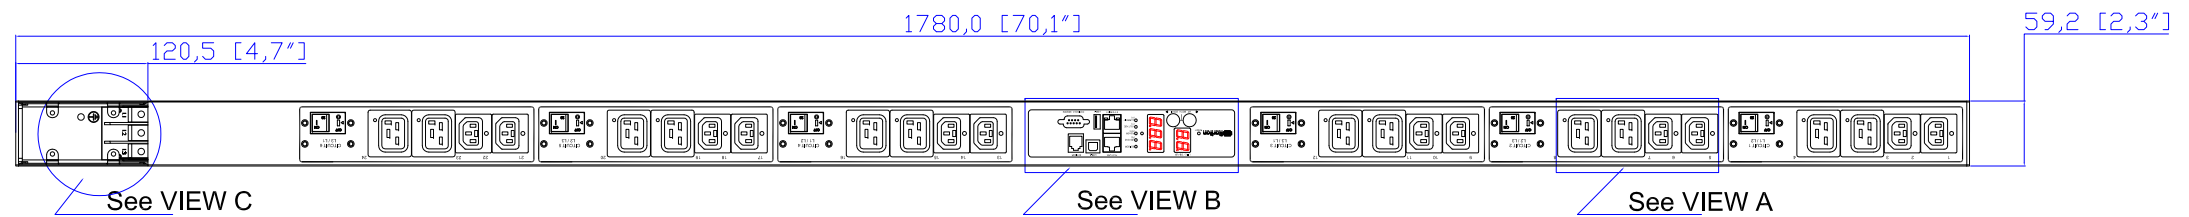

VIEW A

VIEW B

1. KST RNBS 22-6 or equivalent terminals for 4 AWG Wire
2. Inside diameter 6.4 mm & Outside diameter 12.2 mm ring for M6 screw

VIEW C

See VIEW C

See VIEW B

See VIEW A

Knockout size (opening): 1.375" for Ø1" flexible steel conduit cable and fitting

NOTES:  
1.ALL DIMENSIONS ARE MILLIMETERS[INCHES].

DRAWN :	EVA LIN	JAN. 03,2014
ENGINEER:	Siang_H	JAN. 03,2014
APPROVED:	Tom_H	JAN. 03,2014

PROJECTION THIRD ANGLE  
DO NOT SCALE DRAWING  
SHEET 1 OF 1

THIS DRAWING AND SPECIFICATIONS HEREIN ARE THE PROPERTY OF RARITAN, INC. AND SHALL NOT BE COPIED, REPRODUCED OR USED, IN WHOLE OR IN PART, AS THE BASIS FOR THE MANUFACTURE OR SALE OF ITEMS WITHOUT WRITTEN PERMISSION FROM RARITAN, INC. THIS DRAWING IS BASED UPON LATEST AVAILABLE INFORMATION AND IS SUBJECT TO CHANGE WITHOUT NOTICE..

TITLE: iPDU Zero U Three Phase, 48A/208V-240V Plug Type: 48A Terminal 3P Outlet Type: (12)Locking C13,(12)Locking C19	DWG NO. <b>MPX2-1551YV-E2V2</b>	REV. <b>A</b>
---	------------------------------------	------------------