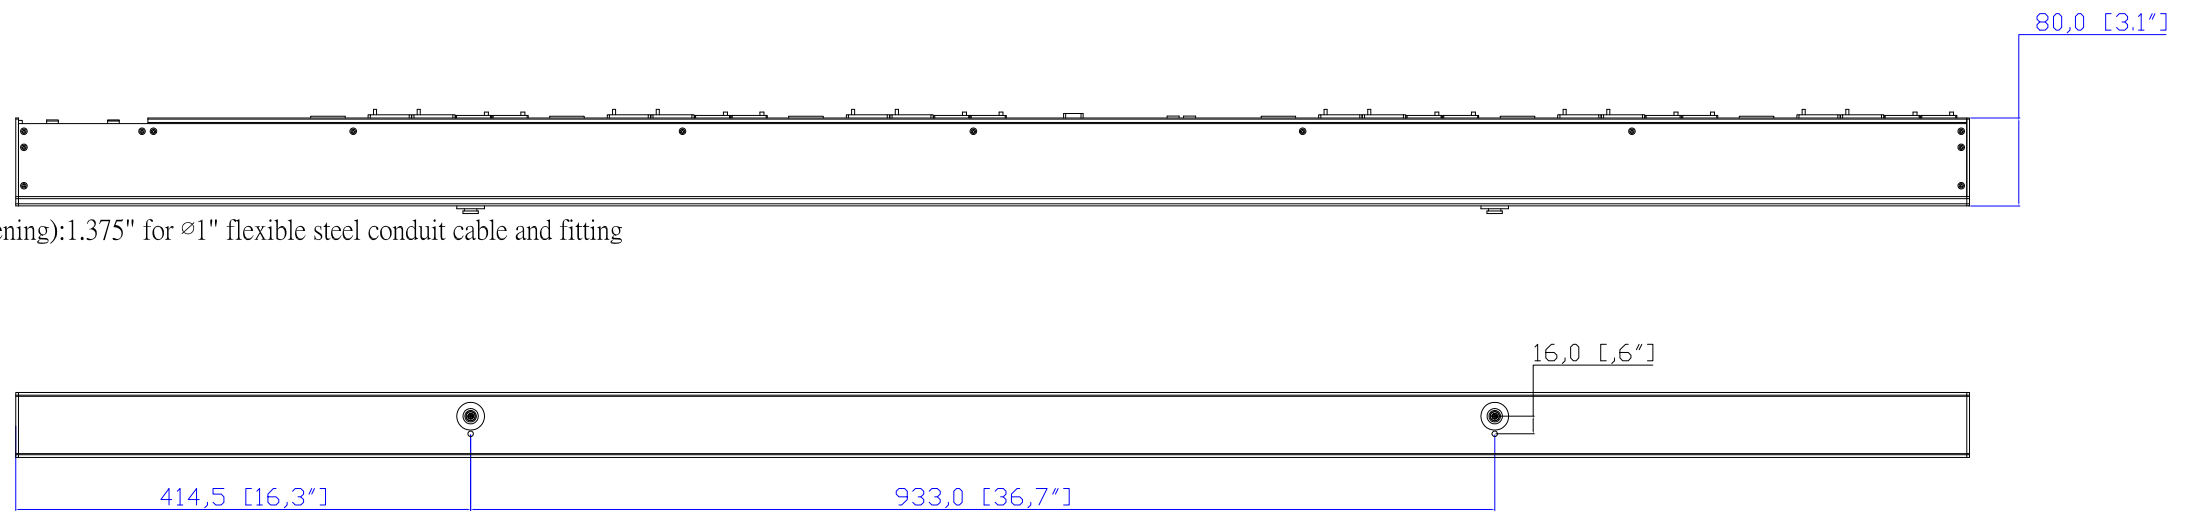

VIEW A

VIEW B

1. KST RNBS 22-6 or equivalent terminals for 4 AWG Wire
2. Inside diameter 6.4 mm & Outside diameter 12.2 mm ring for M6 screw

VIEW C

See VIEW C

See VIEW B

See VIEW A

Knockout size (opening): 1.375" for Ø1" flexible steel conduit cable and fitting

NOTES:  
1.ALL DIMENSIONS ARE MILLIMETERS[INCHES].

DRAWN :	EVA LIN	JAN. 03,2014
ENGINEER:	Siang_H	JAN. 03,2014
APPROVED:	Tom_H	JAN. 03,2014

PROJECTION THIRD ANGLE  
DO NOT SCALE DRAWING  
SHEET 1 OF 1

THIS DRAWING AND SPECIFICATIONS HEREIN ARE THE PROPERTY OF RARITAN, INC. AND SHALL NOT BE COPIED, REPRODUCED OR USED, IN WHOLE OR IN PART, AS THE BASIS FOR THE MANUFACTURE OR SALE OF ITEMS WITHOUT WRITTEN PERMISSION FROM RARITAN, INC. THIS DRAWING IS BASED UPON LATEST AVAILABLE INFORMATION AND IS SUBJECT TO CHANGE WITHOUT NOTICE..

TITLE: iPDU Zero U Three Phase, 48A/208V-240V Plug Type: 48A Terminal 3P Outlet Type: (12)Locking C13,(12)Locking C19	DWG NO. <b>MPX2-1551YV-E2V2</b>	REV. <b>A</b>
---	------------------------------------	------------------