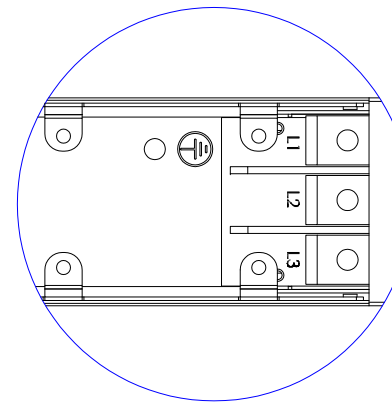

VIEW A

VIEW B

1. KST RNBS 22-6 or equivalent terminals for 4 AWG Wire
2. Inside diameter 6.4 mm & Outside diameter 12.2 mm ring for M6 screw

VIEW C

See VIEW C

See VIEW B

See VIEW A

Knockout size (opening): 1.375" for Ø1" flexible steel conduit cable and fitting

NOTES:  
1.ALL DIMENSIONS ARE MILLIMETERS[INCHES].

DRAWN :	EVA LIN	JAN. 03,2014
ENGINEER:	Siang_H	JAN. 03,2014
APPROVED:	Tom_H	JAN. 03,2014

PROJECTION THIRD ANGLE  
DO NOT SCALE DRAWING  
SHEET 1 OF 1

THIS DRAWING AND SPECIFICATIONS HEREIN ARE THE PROPERTY OF RARITAN, INC. AND SHALL NOT BE COPIED, REPRODUCED OR USED, IN WHOLE OR IN PART, AS THE BASIS FOR THE MANUFACTURE OR SALE OF ITEMS WITHOUT WRITTEN PERMISSION FROM RARITAN, INC. THIS DRAWING IS BASED UPON LATEST AVAILABLE INFORMATION AND IS SUBJECT TO CHANGE WITHOUT NOTICE..

TITLE: iPDU Zero U Three Phase, 48A/208V-240V Plug Type: 48A Terminal 3P Outlet Type: (12)Locking C13,(12)Locking C19	DWG NO. <b>MPX2-1551YV-E2V2</b>	REV. <b>A</b>
---	------------------------------------	------------------