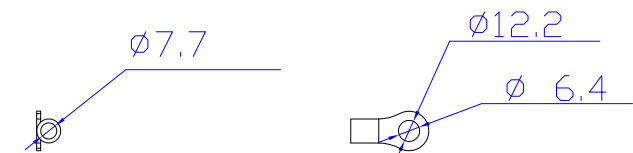

VIEW A

VIEW B

1. KST RNBS 22-6 or equivalent terminals for 4 AWG Wire
2. Inside diameter 6.4 mm & Outside diameter 12.2 mm ring for M6 screw

VIEW C

See VIEW C

See VIEW B

See VIEW A

Knockout size (opening): 1.375" for Ø1" flexible steel conduit cable and fitting

NOTES:  
1.ALL DIMENSIONS ARE MILLIMETERS[INCHES].

DRAWN :	EVA LIN	JAN. 03,2014
ENGINEER:	Siang_H	JAN. 03,2014
APPROVED:	Tom_H	JAN. 03,2014

PROJECTION THIRD ANGLE  
DO NOT SCALE DRAWING  
SHEET 1 OF 1

THIS DRAWING AND SPECIFICATIONS HEREIN ARE THE PROPERTY OF RARITAN, INC. AND SHALL NOT BE COPIED, REPRODUCED OR USED, IN WHOLE OR IN PART, AS THE BASIS FOR THE MANUFACTURE OR SALE OF ITEMS WITHOUT WRITTEN PERMISSION FROM RARITAN, INC. THIS DRAWING IS BASED UPON LATEST AVAILABLE INFORMATION AND IS SUBJECT TO CHANGE WITHOUT NOTICE..

TITLE: iPDU Zero U Three Phase, 48A/208V-240V Plug Type: 48A Terminal 3P Outlet Type: (12)Locking C13,(12)Locking C19	DWG NO. <b>MPX2-1551YV-E2V2</b>	REV. <b>A</b>
---	------------------------------------	------------------