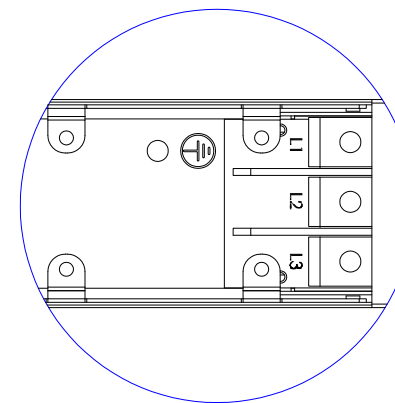

VIEW A

VIEW B

1. KST RNBS 22-6 or equivalent terminals for 4 AWG Wire
2. Inside diameter 6.4 mm & Outside diameter 12.2 mm ring for M6 screw

VIEW C

Knockout size (opening): 1.375" for 1" flexible steel conduit cable and fitting

NOTES:
1. ALL DIMENSIONS ARE MILLIMETERS [INCHES].

DRAWN :	EVA LIN	JAN. 03, 2014
ENGINEER:	Siang_H	JAN. 03, 2014
APPROVED:	Tom_H	JAN. 03, 2014

DO NOT SCALE DRAWING
SHEET 1 OF 1
THIS DRAWING AND SPECIFICATIONS HEREIN ARE THE PROPERTY OF RARITAN, INC. AND SHALL NOT BE COPIED, REPRODUCED OR USED, IN WHOLE OR IN PART, AS THE BASIS FOR THE MANUFACTURE OR SALE OF ITEMS WITHOUT WRITTEN PERMISSION FROM RARITAN, INC. THIS DRAWING IS BASED UPON LATEST AVAILABLE INFORMATION AND IS SUBJECT TO CHANGE WITHOUT NOTICE.

TITLE:	iPDU Zero U, Three Phase, 48A/208V-240V, Plug Type: 48A Terminal 3P Outlet Type: (12) IEC320 C13, (12) IEC320 C19
DWG NO.	MPX2-1551YV-V2
REV.	A