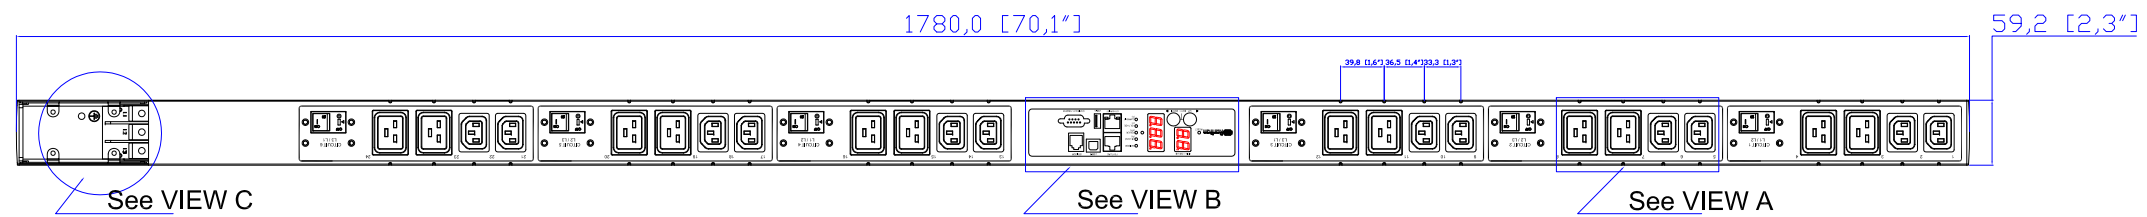

VIEW A

VIEW B

1. KST RNBS 22-6 or equivalent terminals for 4 AWG Wire
2. Inside diameter 6.4 mm & Outside diameter 12.2 mm ring for M6 screw

VIEW C

Knockout size (opening): 1.375" for 1" flexible steel conduit cable and fitting

NOTES:
1. ALL DIMENSIONS ARE MILLIMETERS [INCHES].

DRAWN :	EVA LIN	JAN. 03, 2014
ENGINEER:	Siang_H	JAN. 03, 2014
APPROVED:	Tom_H	JAN. 03, 2014

DO NOT SCALE DRAWING
SHEET 1 OF 1
THIS DRAWING AND SPECIFICATIONS HEREIN ARE THE PROPERTY OF RARITAN, INC. AND SHALL NOT BE COPIED, REPRODUCED OR USED, IN WHOLE OR IN PART, AS THE BASIS FOR THE MANUFACTURE OR SALE OF ITEMS WITHOUT WRITTEN PERMISSION FROM RARITAN, INC. THIS DRAWING IS BASED UPON LATEST AVAILABLE INFORMATION AND IS SUBJECT TO CHANGE WITHOUT NOTICE.

TITLE:	iPDU Zero U, Three Phase, 48A/208V-240V, Plug Type: 48A Terminal 3P Outlet Type: (12) IEC320 C13, (12) IEC320 C19
DWG NO.	MPX2-1551YV-V2
REV.	A