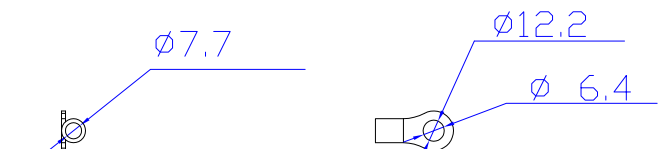

VIEW A

VIEW B

1. KST RNBS 22-6 or equivalent terminals for 4 AWG Wire
2. Inside diameter 6.4 mm & Outside diameter 12.2 mm ring for M6 screw

VIEW C

Knockout size (opening): 1.375" for 1" flexible steel conduit cable and fitting

NOTES:
1. ALL DIMENSIONS ARE MILLIMETERS [INCHES].

DRAWN :	EVA LIN	JAN. 03, 2014
ENGINEER:	Siang_H	JAN. 03, 2014
APPROVED:	Tom_H	JAN. 03, 2014

DO NOT SCALE DRAWING
SHEET 1 OF 1
THIS DRAWING AND SPECIFICATIONS HEREIN ARE THE PROPERTY OF RARITAN, INC. AND SHALL NOT BE COPIED, REPRODUCED OR USED, IN WHOLE OR IN PART, AS THE BASIS FOR THE MANUFACTURE OR SALE OF ITEMS WITHOUT WRITTEN PERMISSION FROM RARITAN, INC. THIS DRAWING IS BASED UPON LATEST AVAILABLE INFORMATION AND IS SUBJECT TO CHANGE WITHOUT NOTICE.