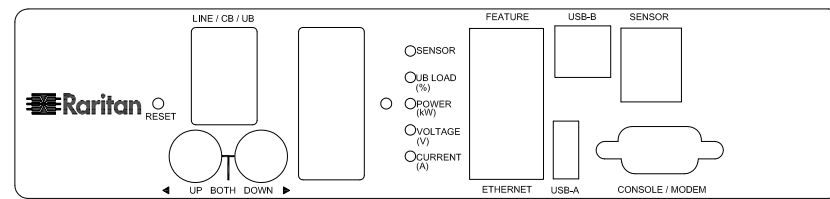

VIEW A

VIEW B

1. KST RNBS 22-6 or equivalent terminals for 4 AWG Wire
2. Inside diameter 6.4 mm & Outside diameter 12.2 mm ring for M6 screw

VIEW C

Knockout size (opening): 1.375" for 1" flexible steel conduit cable and fitting

TITLE:	iPDU Zero U, Three Phase, 48A/208V-240V, Plug Type: 48A Terminal 3P Outlet Type: (12) IEC320 C13, (12) IEC320 C19
DWG NO.	MPX2-1551YV-V2
REV.	A