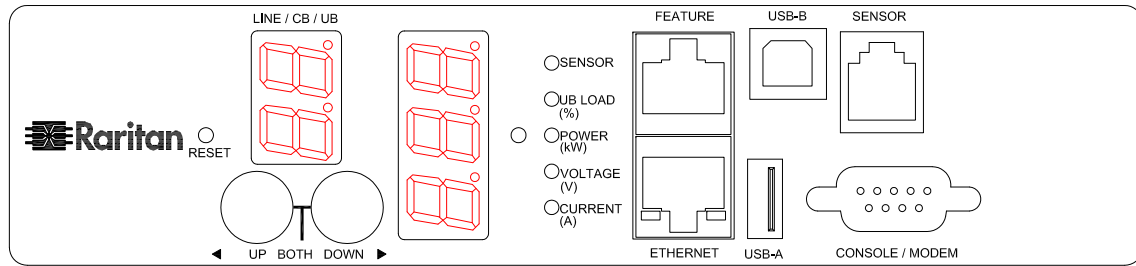

NEMA L15-30P

VIEW A

VIEW B

VIEW C

NOTES:
1. ALL DIMENSIONS ARE MILLIMETERS [INCHES].

Drawing Maker: EVA LIN Jan. 21, 2015
Design Engineer: Sam_L Jan. 21, 2015
Approver: Tom_H Jan. 21, 2015

PROJECTION
THIRD ANGLE
DO NOT SCALE DRAWING
SHEET 1 OF 1

THIS DRAWING AND SPECIFICATIONS HEREIN ARE THE PROPERTY OF RARITAN, INC. AND SHALL NOT BE COPIED, REPRODUCED OR USED, IN WHOLE OR IN PART, AS THE BASIS FOR THE MANUFACTURE OR SALE OF ITEMS WITHOUT WRITTEN PERMISSION FROM RARITAN, INC. THIS DRAWING IS BASED UPON LATEST AVAILABLE INFORMATION AND IS SUBJECT TO CHANGE WITHOUT NOTICE.

TITLE: iPDU Zero U,
Three phase 24A / 208V-240V
Plug Type : NEMA L15-30P
Outlet Type: (18) Locking C13

DWG NO. **MPX2-1594V-E2N1** | REV. **0A**