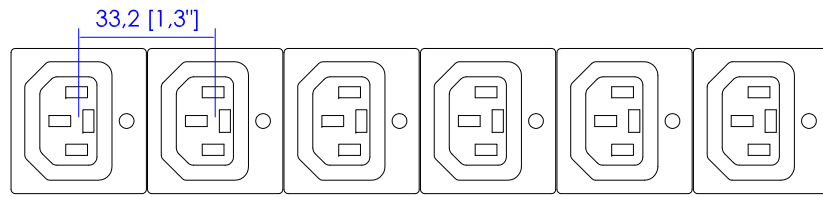

NEMA L15-30P

VIEW A

VIEW B

VIEW C

NOTES:
1. ALL DIMENSIONS ARE MILLIMETERS [INCHES].

Drawing Maker: EVA LIN Jan. 21, 2015
Design Engineer: Sam_L Jan. 21, 2015
Approver: Tom_H Jan. 21, 2015

PROJECTION
THIRD ANGLE
DO NOT SCALE DRAWING
SHEET 1 OF 1

TITLE: iPDU Zero U,
Three phase 24A / 208V-240V
Plug Type : NEMA L15-30P
Outlet Type: (18) Locking C13

DWG NO. **MPX2-1594V-E2N1** | REV. **0A**