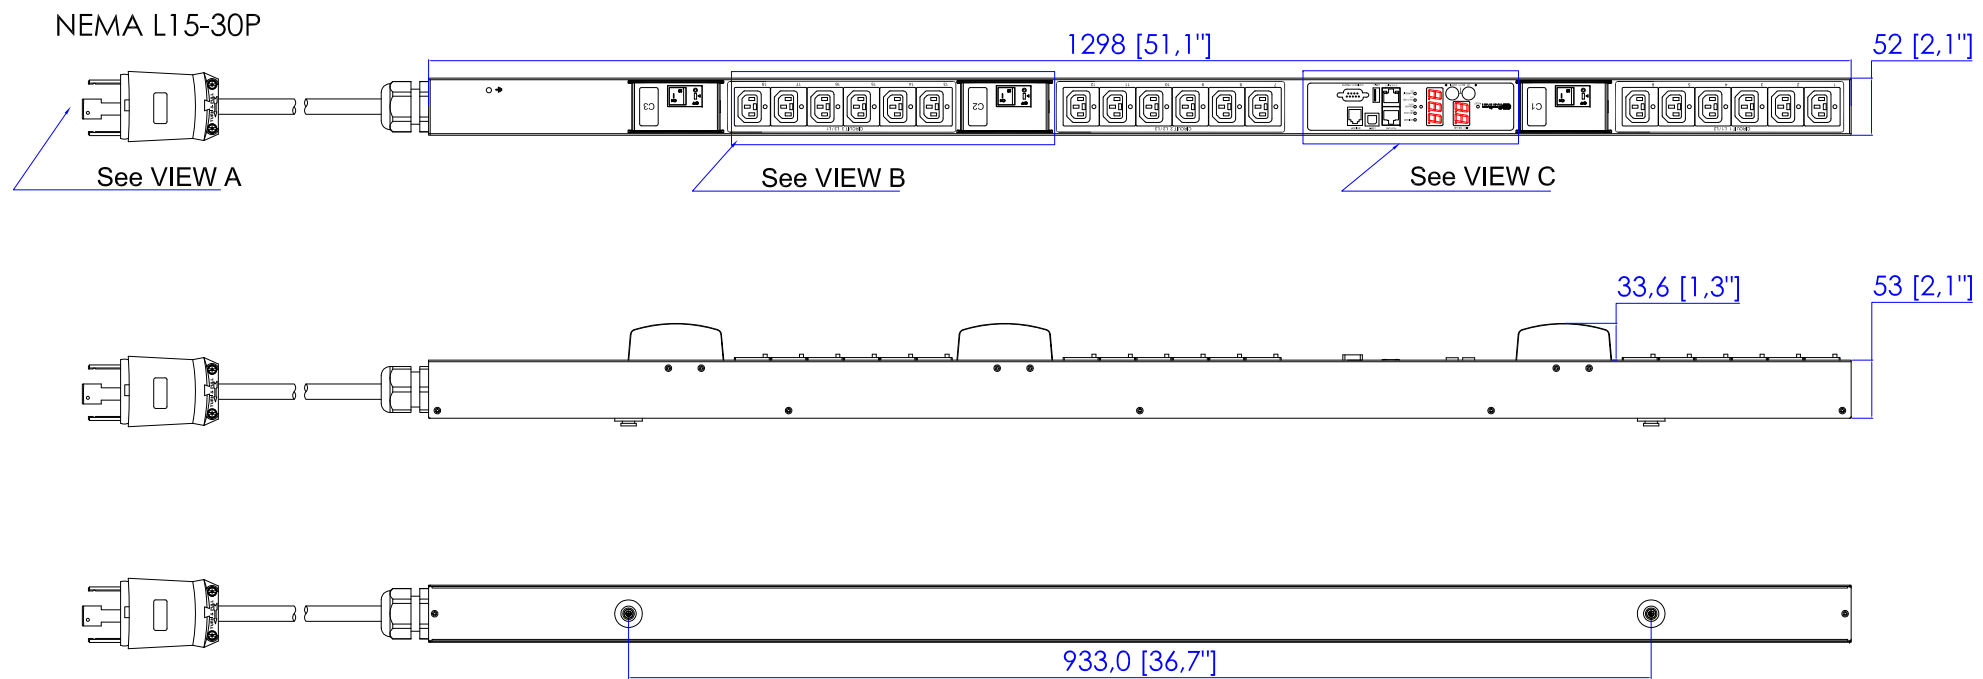

NEMA L15-30P

VIEW A

VIEW B

VIEW C

NOTES:
1. ALL DIMENSIONS ARE MILLIMETERS [INCHES].

Drawing Maker: EVA LIN Jan. 21, 2015
Design Engineer: Sam_L Jan. 21, 2015
Approver: Tom_H Jan. 21, 2015

PROJECTION
THIRD ANGLE
DO NOT SCALE DRAWING
SHEET 1 OF 1

TITLE: iPDU Zero U,
Three phase 24A / 208V-240V
Plug Type : NEMA L15-30P
Outlet Type: (18) Locking C13

DWG NO. **MPX2-1594V-E2N1** | REV. **0A**