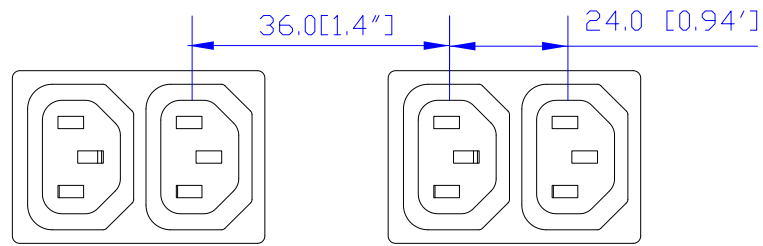

NEMA L22-30P

VIEW A

VIEW B

VIEW C

NOTES:
1. ALL DIMENSIONS ARE MILLIMETERS [INCHES].

DRAWN : EVA DEC. 14, 2010
 ENGINEER: Kevin_L DEC. 14, 2010
 APPROVED: Kevin_C DEC. 14, 2010

PROJECTION
THIRD ANGLE

DO NOT SCALE DRAWING
SHEET 1 OF 1

TITLE:
iPDU Zero U,
Three phase 24A / 360-415V
Input : NEMA L22-30P
Output : (24)IEC320 C13

DWG NO. **MPX2-1629** REV. **A**