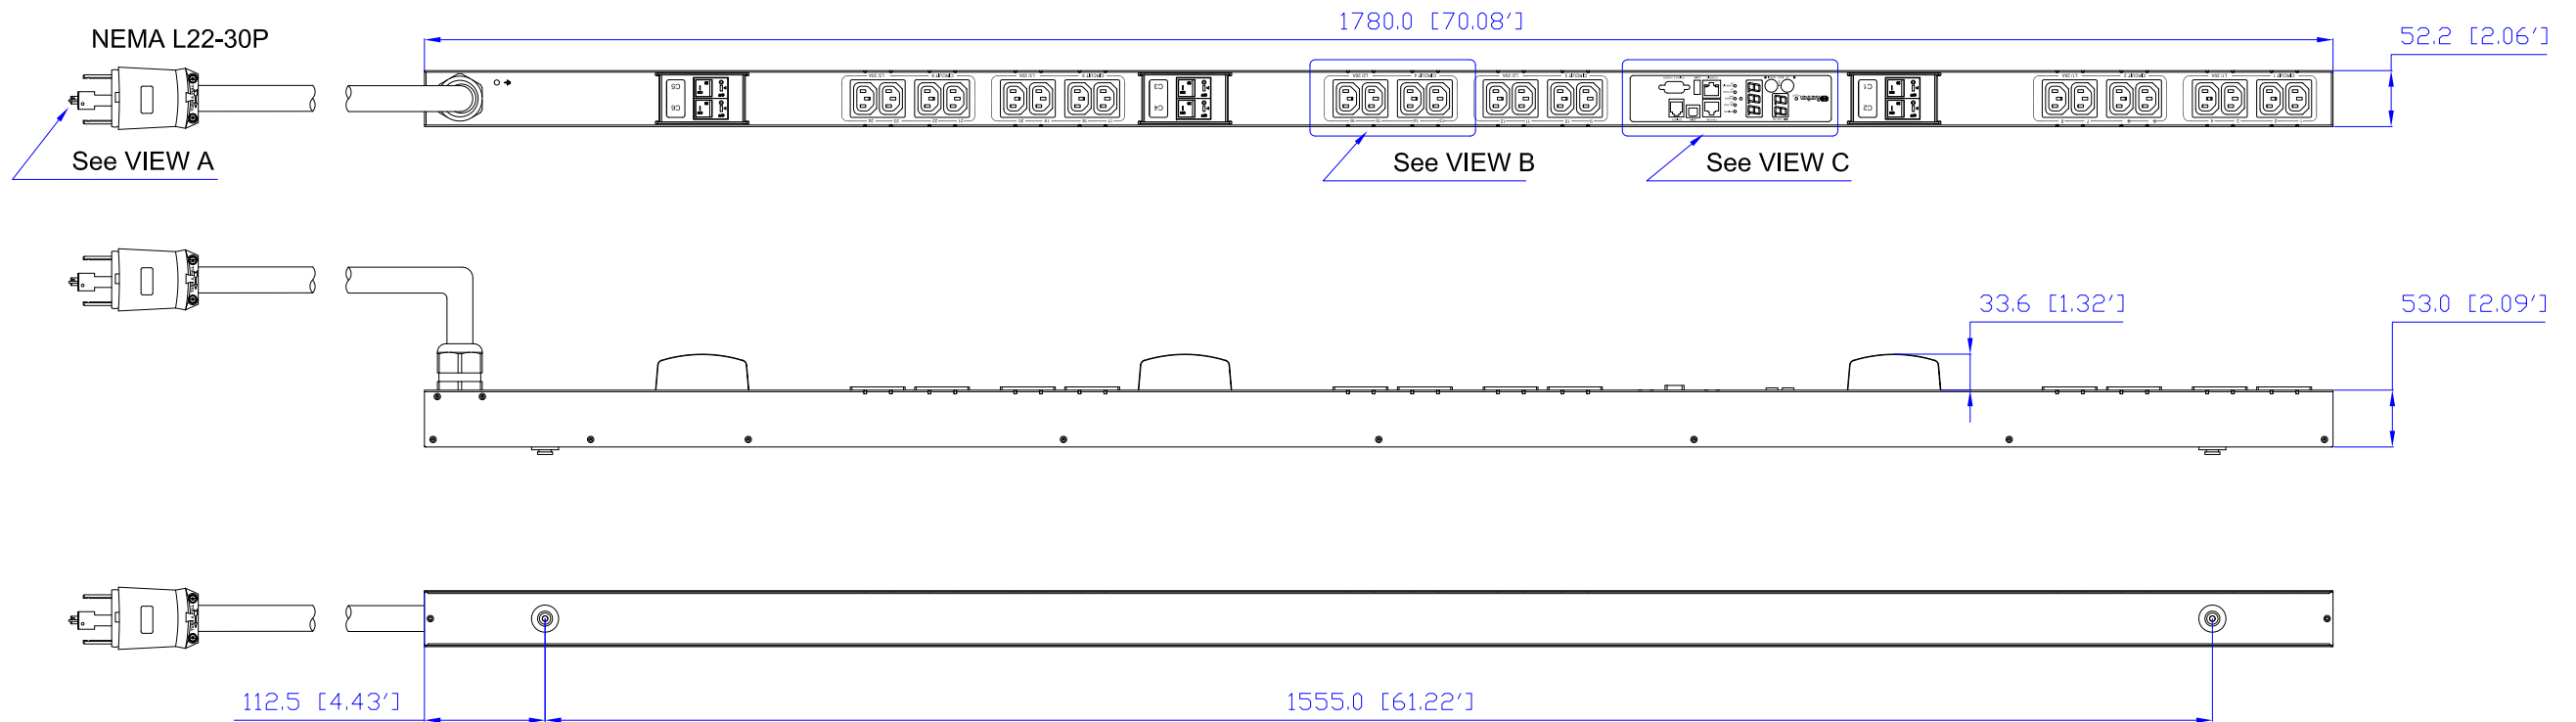

NEMA L22-30P

VIEW A

VIEW B

VIEW C

NOTES:
1. ALL DIMENSIONS ARE MILLIMETERS [INCHES].

DRAWN : EVA DEC. 14, 2010
 ENGINEER: Kevin_L DEC. 14, 2010
 APPROVED: Kevin_C DEC. 14, 2010

PROJECTION
THIRD ANGLE

DO NOT SCALE DRAWING
SHEET 1 OF 1

TITLE:
iPDU Zero U,
Three phase 24A / 360-415V
Input : NEMA L22-30P
Output : (24)IEC320 C13

DWG NO. **MPX2-1629** REV. **A**