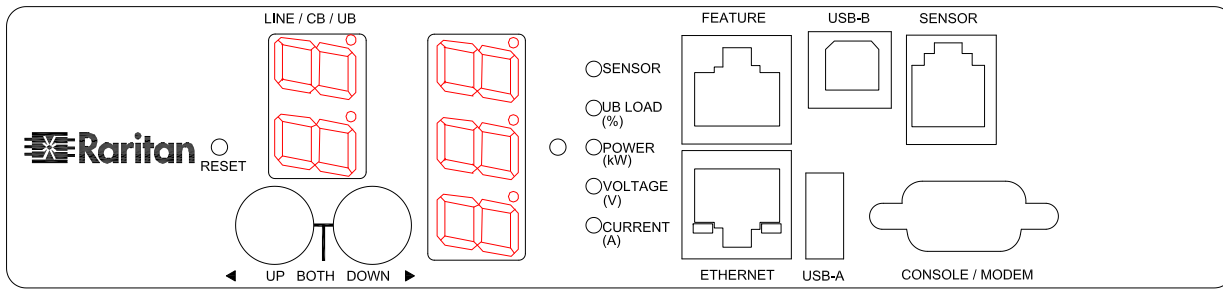

NEMA L22-30P

VIEW A

VIEW B

VIEW C

NOTES:
1. ALL DIMENSIONS ARE MILLIMETERS [INCHES].

DRAWN : EVA   DEC. 14, 2010
ENGINEER: Kevin_L   DEC. 14, 2010
APPROVED: Kevin_C   DEC. 14, 2010

PROJECTION
THIRD ANGLE

DO NOT SCALE DRAWING
SHEET 1 OF 1

THIS DRAWING AND SPECIFICATIONS HEREIN ARE THE PROPERTY OF RARITAN, INC. AND SHALL NOT BE COPIED, REPRODUCED OR USED, IN WHOLE OR IN PART, AS THE BASIS FOR THE MANUFACTURE OR SALE OF ITEMS WITHOUT WRITTEN PERMISSION FROM RARITAN, INC. THIS DRAWING IS BASED UPON LATEST AVAILABLE INFORMATION AND IS SUBJECT TO CHANGE WITHOUT NOTICE.

TITLE:
iPDU Zero U,
Three phase 24A / 360-415V
Input : NEMA L22-30P
Output : (24)IEC320 C13

DWG NO. **MPX2-1629**   REV. **A**