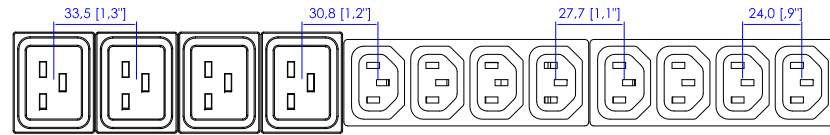

NEMA L15-30P

VIEW A

VIEW B

VIEW C

NOTES:
1. ALL DIMENSIONS ARE MILLIMETERS [INCHES].

DO NOT SCALE DRAWING

SHEET 1 OF 1

THIS DRAWING AND SPECIFICATIONS HEREIN ARE THE PROPERTY OF RARITAN, INC. AND SHALL NOT BE COPIED, REPRODUCED OR USED, IN WHOLE OR IN PART, AS THE BASIS FOR THE MANUFACTURE OR SALE OF ITEMS WITHOUT WRITTEN PERMISSION FROM RARITAN, INC. THIS DRAWING IS BASED UPON LATEST AVAILABLE INFORMATION AND IS SUBJECT TO CHANGE WITHOUT NOTICE.

TITLE:
iPDU Zero U
Three phase 24A / 208V-240V
Plug Type : NEMA L15-30P
Outlet Type: (24)IEC320 C13,(12)IEC320 C19

DWG NO. **MPX2-1724-N1** REV. **0B**

Drawing Maker:	EVA LIN	Nov. 25, 2015
Design Engineer:	Siang_H	Nov. 25, 2015
Approver:	Tom_H	Nov. 25, 2015