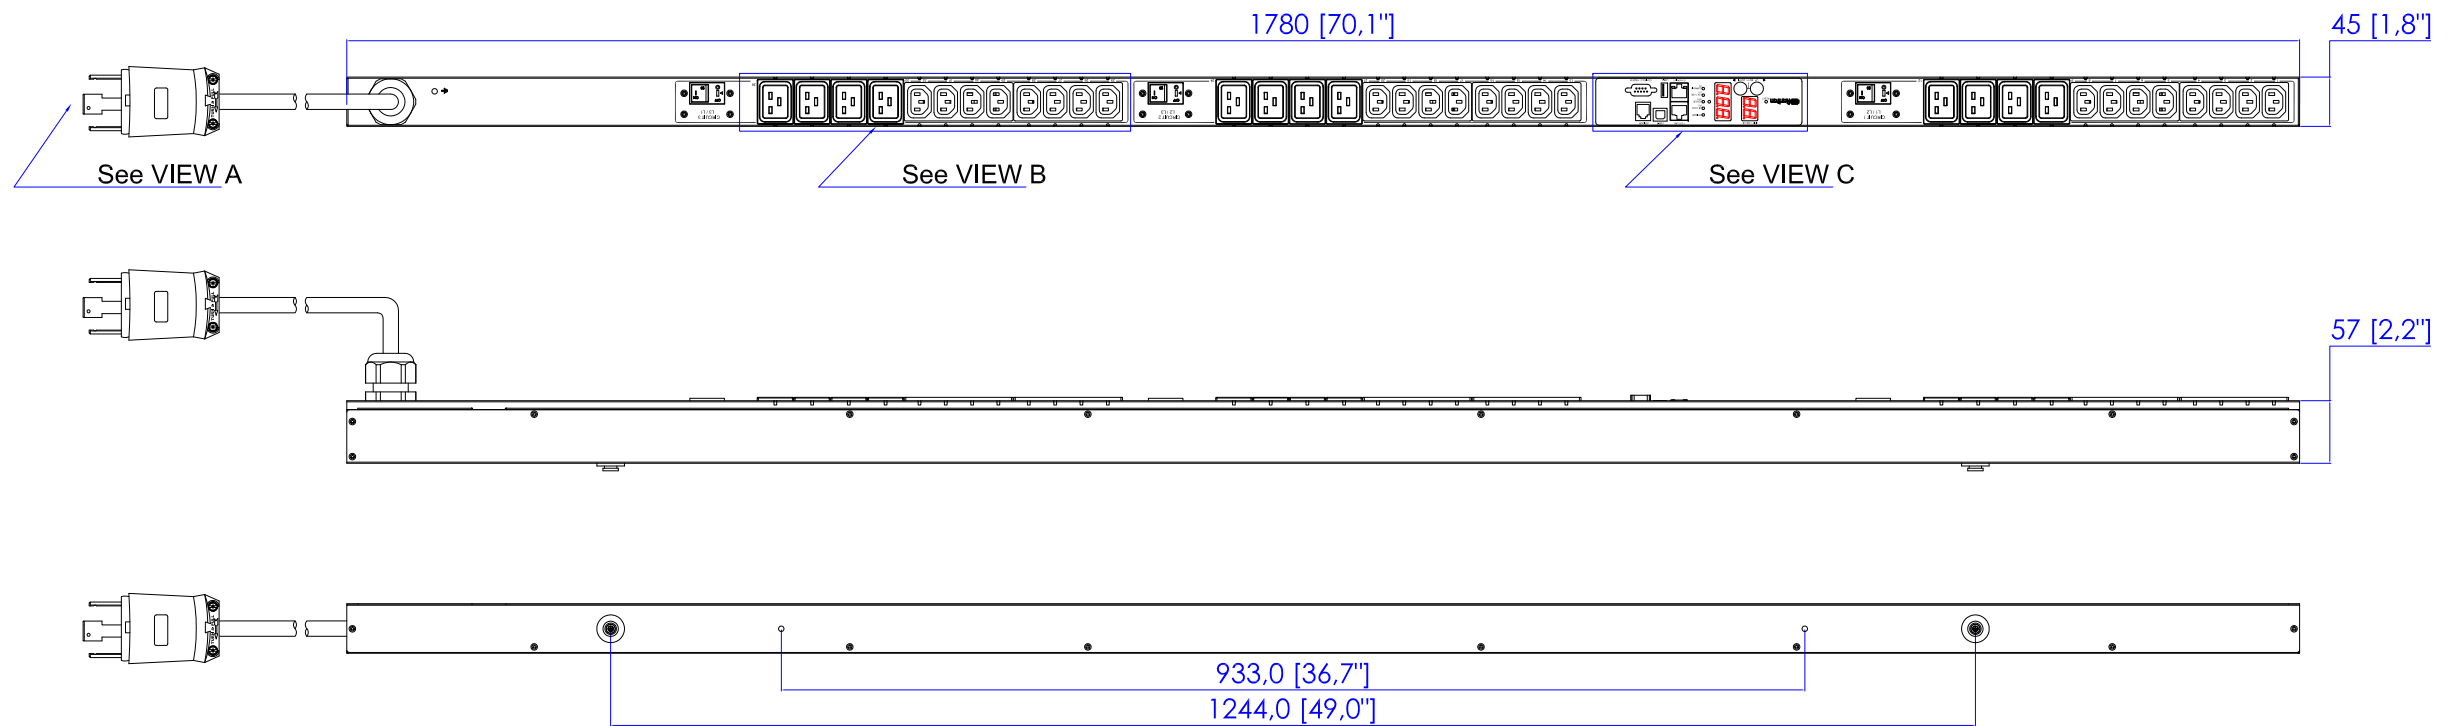

NEMA L15-30P

VIEW A

VIEW B

VIEW C

NOTES:
1. ALL DIMENSIONS ARE MILLIMETERS [INCHES].

DO NOT SCALE DRAWING

SHEET 1 OF 1

THIS DRAWING AND SPECIFICATIONS HEREIN ARE THE PROPERTY OF RARITAN, INC. AND SHALL NOT BE COPIED, REPRODUCED OR USED, IN WHOLE OR IN PART, AS THE BASIS FOR THE MANUFACTURE OR SALE OF ITEMS WITHOUT WRITTEN PERMISSION FROM RARITAN, INC. THIS DRAWING IS BASED UPON LATEST AVAILABLE INFORMATION AND IS SUBJECT TO CHANGE WITHOUT NOTICE.

TITLE:
iPDU Zero U
Three phase 24A / 208V-240V
Plug Type : NEMA L15-30P
Outlet Type: (24)IEC320 C13,(12)IEC320 C19

DWG NO. **MPX2-1724-N1** REV. **0B**

Drawing Maker:	EVA LIN	Nov. 25, 2015
Design Engineer:	Siang_H	Nov. 25, 2015
Approver:	Tom_H	Nov. 25, 2015