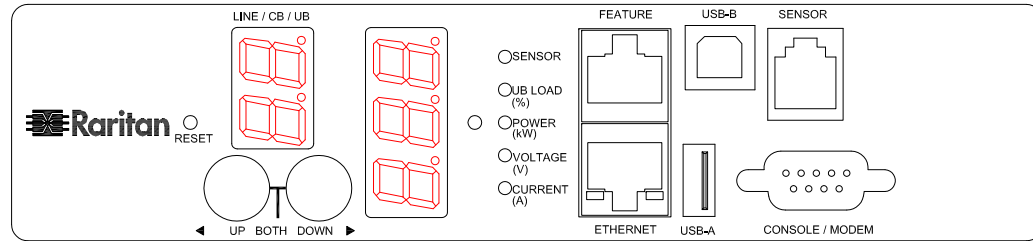

NEMA L15-30P

VIEW A

VIEW B

VIEW C

NOTES:
1. ALL DIMENSIONS ARE MILLIMETERS [INCHES].

DO NOT SCALE DRAWING

SHEET 1 OF 1

THIS DRAWING AND SPECIFICATIONS HEREIN ARE THE PROPERTY OF RARITAN, INC. AND SHALL NOT BE COPIED, REPRODUCED OR USED, IN WHOLE OR IN PART, AS THE BASIS FOR THE MANUFACTURE OR SALE OF ITEMS WITHOUT WRITTEN PERMISSION FROM RARITAN, INC. THIS DRAWING IS BASED UPON LATEST AVAILABLE INFORMATION AND IS SUBJECT TO CHANGE WITHOUT NOTICE.

TITLE:
iPDU Zero U
Three phase 24A / 208V-240V
Plug Type : NEMA L15-30P
Outlet Type: (24)IEC320 C13,(12)IEC320 C19

DWG NO. **MPX2-1724-N1** REV. **0B**

Drawing Maker:	EVA LIN	Nov. 25, 2015
Design Engineer:	Siang_H	Nov. 25, 2015
Approver:	Tom_H	Nov. 25, 2015