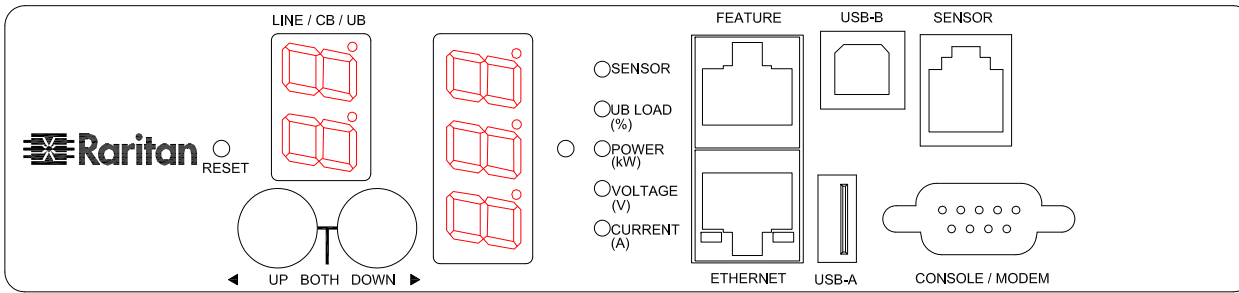

**NEMA L21-30P**

**VIEW A**

**VIEW B**

**VIEW C**

NOTES:  
1.ALL DIMENSIONS ARE MILLIMETERS[INCHES].

Drawing Maker: EVA Lin Sep. 04, 2015  
Design Engineer: Kenny\_C Sep. 04, 2015  
Approver: Tom\_H Sep. 04, 2015

TITLE:  
iPDU Zero U  
Three Phase, 24A/190V-208V  
Plug Type :NEMA L21-30P  
Outlet Type:(24)IEC320 C13 , (12)IEC320 C19

DWG NO. **MPX2-1725U** REV. **0A**