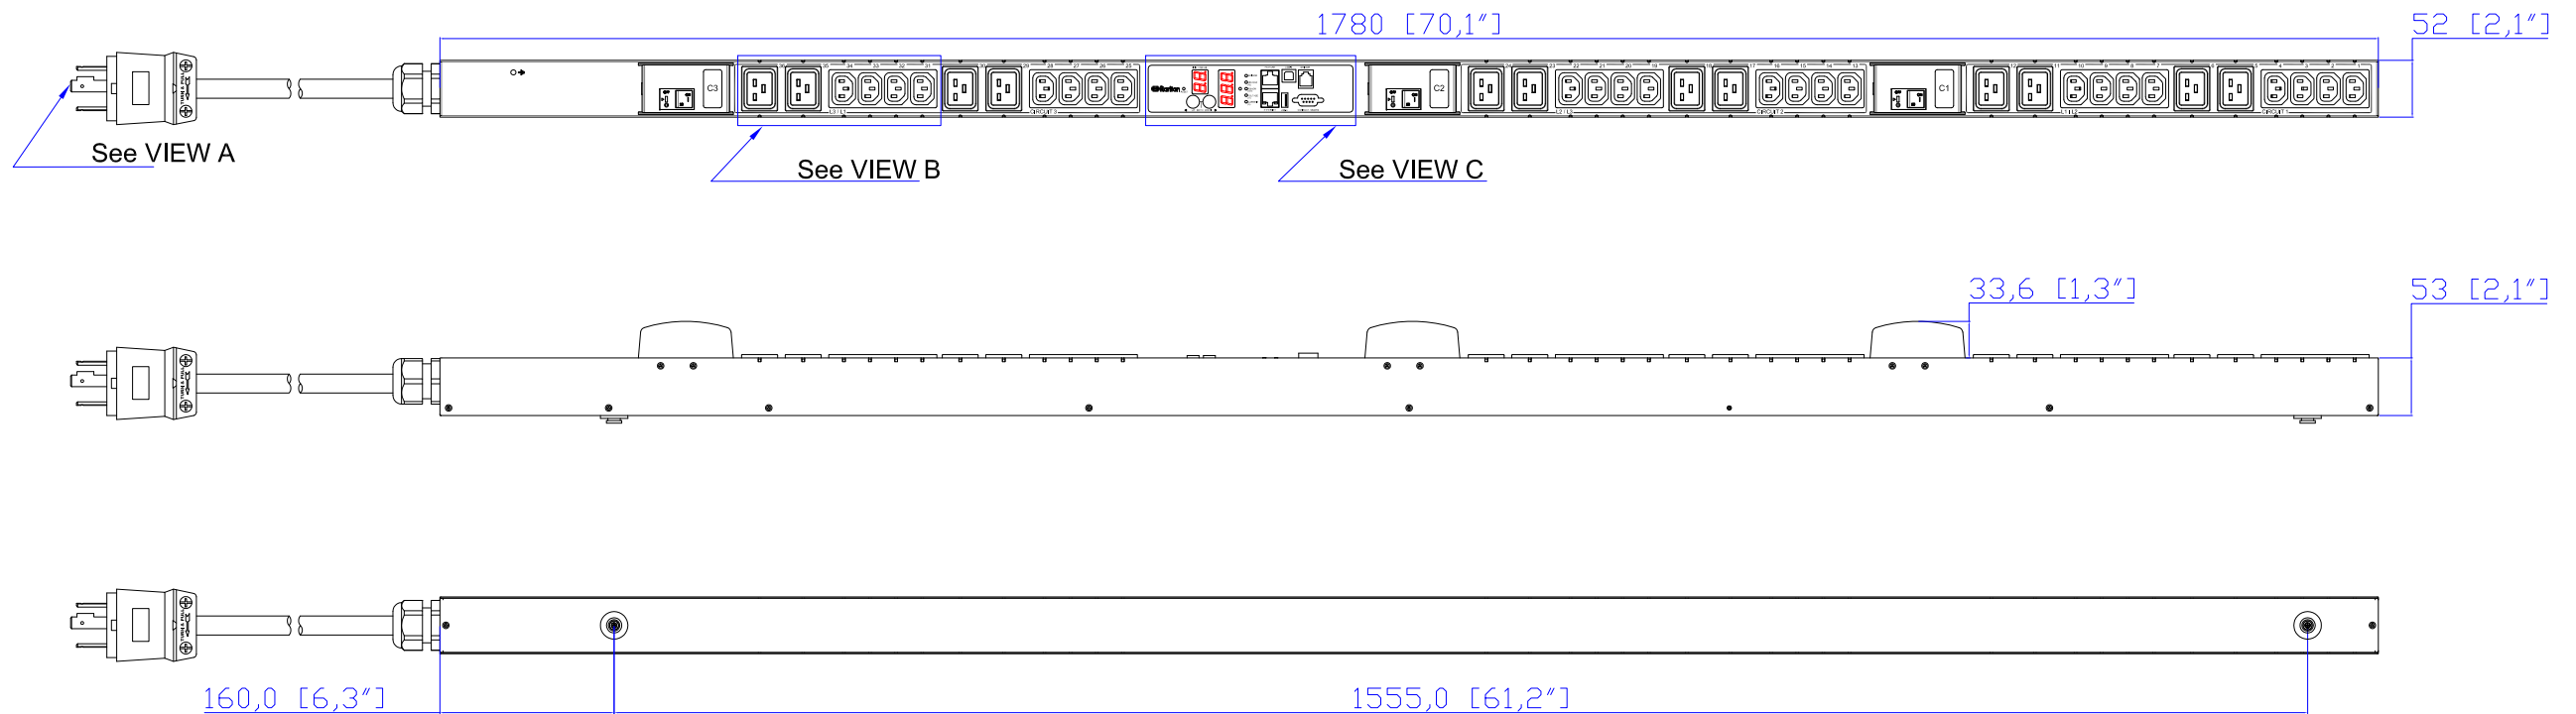

**NEMA L21-30P**

**VIEW A**

**VIEW B**

**VIEW C**

NOTES:  
1.ALL DIMENSIONS ARE MILLIMETERS[INCHES].

Drawing Maker: EVA Lin Sep. 04, 2015  
Design Engineer: Kenny\_C Sep. 04, 2015  
Approver: Tom\_H Sep. 04, 2015

PROJECTION  
THIRD ANGLE  
DO NOT SCALE DRAWING  
**SHEET 1 OF 1**

THIS DRAWING AND SPECIFICATIONS HEREIN ARE THE PROPERTY OF RARITAN, INC. AND SHALL NOT BE COPIED, REPRODUCED OR USED, IN WHOLE OR IN PART, AS THE BASIS FOR THE MANUFACTURE OR SALE OF ITEMS WITHOUT WRITTEN PERMISSION FROM RARITAN, INC. THIS DRAWING IS BASED UPON LATEST AVAILABLE INFORMATION AND IS SUBJECT TO CHANGE WITHOUT NOTICE.

TITLE:  
iPDU Zero U  
Three Phase, 24A/190V-208V  
Plug Type :NEMA L21-30P  
Outlet Type:(24)IEC320 C13 , (12)IEC320 C19

DWG NO. **MPX2-1725U** REV. **0A**