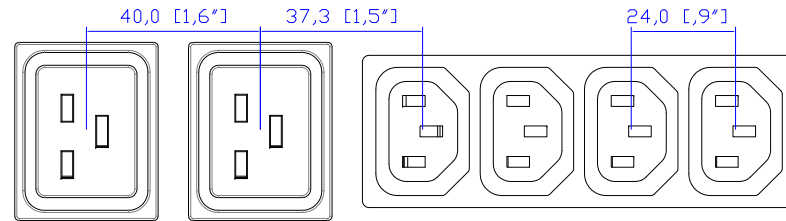

**NEMA L21-30P**

**VIEW A**

**VIEW B**

**VIEW C**

NOTES:  
1.ALL DIMENSIONS ARE MILLIMETERS[INCHES].

Drawing Maker: EVA Lin Sep. 04, 2015  
Design Engineer: Kenny\_C Sep. 04, 2015  
Approver: Tom\_H Sep. 04, 2015

PROJECTION  
THIRD ANGLE  
DO NOT SCALE DRAWING  
**SHEET 1 OF 1**

THIS DRAWING AND SPECIFICATIONS HEREIN ARE THE PROPERTY OF RARITAN, INC. AND SHALL NOT BE COPIED, REPRODUCED OR USED, IN WHOLE OR IN PART, AS THE BASIS FOR THE MANUFACTURE OR SALE OF ITEMS WITHOUT WRITTEN PERMISSION FROM RARITAN, INC. THIS DRAWING IS BASED UPON LATEST AVAILABLE INFORMATION AND IS SUBJECT TO CHANGE WITHOUT NOTICE.

TITLE:  
iPDU Zero U  
Three Phase, 24A/190V-208V  
Plug Type :NEMA L21-30P  
Outlet Type:(24)IEC320 C13 , (12)IEC320 C19

DWG NO. **MPX2-1725U** REV. **0A**