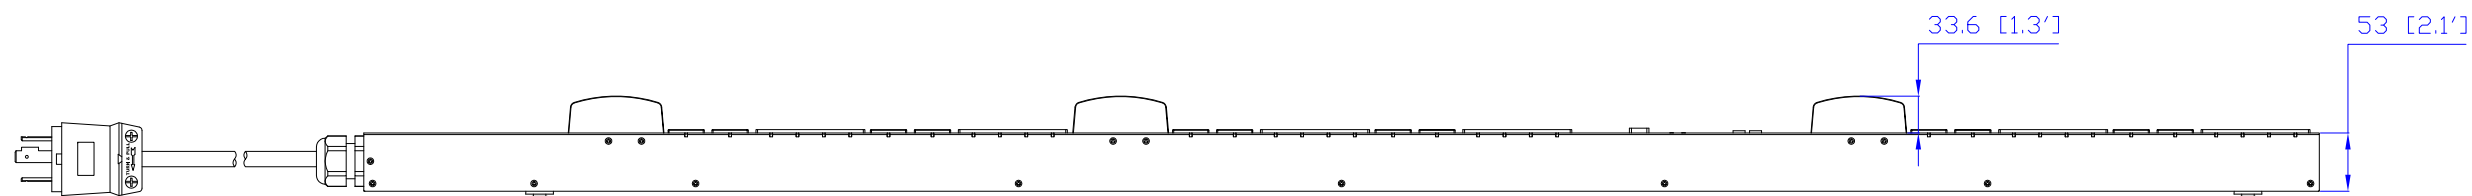

NEMA L21-30P

VIEW A

VIEW B

VIEW C

NOTES:
1. ALL DIMENSIONS ARE MILLIMETERS [INCHES].

DO NOT SCALE DRAWING
SHEET 1 OF 1

THIS DRAWING AND SPECIFICATIONS HEREIN ARE THE PROPERTY OF RARITAN, INC. AND SHALL NOT BE COPIED, REPRODUCED OR USED, IN WHOLE OR IN PART, AS THE BASIS FOR THE MANUFACTURE OR SALE OF ITEMS WITHOUT WRITTEN PERMISSION FROM RARITAN, INC. THIS DRAWING IS BASED UPON LATEST AVAILABLE INFORMATION AND IS SUBJECT TO CHANGE WITHOUT NOTICE.

TITLE:
iPDU Zero U,
Three phase 24 A / 190-208V
Plug Type: NEMA L21-30P
Outlet Type: (24)IEC320 C13+(12)IEC320 C19

DWG NO. **MPX2-1725V** REV. **0B**

Drawing Maker:	EVA LIN	Jan. 23, 2015
Design Engineer:	Siang_H	Jan. 23, 2015
Approver:	Tom_H	Jan. 23, 2015