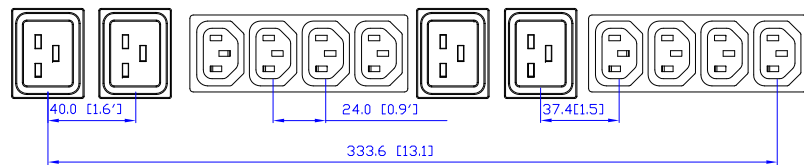

NEMA L21-30P

VIEW A

VIEW B

VIEW C

NOTES:
1. ALL DIMENSIONS ARE MILLIMETERS [INCHES].

DO NOT SCALE DRAWING
SHEET 1 OF 1

THIS DRAWING AND SPECIFICATIONS HEREIN ARE THE PROPERTY OF RARITAN, INC. AND SHALL NOT BE COPIED, REPRODUCED OR USED, IN WHOLE OR IN PART, AS THE BASIS FOR THE MANUFACTURE OR SALE OF ITEMS WITHOUT WRITTEN PERMISSION FROM RARITAN, INC. THIS DRAWING IS BASED UPON LATEST AVAILABLE INFORMATION AND IS SUBJECT TO CHANGE WITHOUT NOTICE.

TITLE:
iPDU Zero U,
Three phase 24 A / 190-208V
Plug Type: NEMA L21-30P
Outlet Type: (24)IEC320 C13+(12)IEC320 C19

DWG NO. **MPX2-1725V** REV. **0B**

Drawing Maker:	EVA LIN	Jan. 23, 2015
Design Engineer:	Siang_H	Jan. 23, 2015
Approver:	Tom_H	Jan. 23, 2015