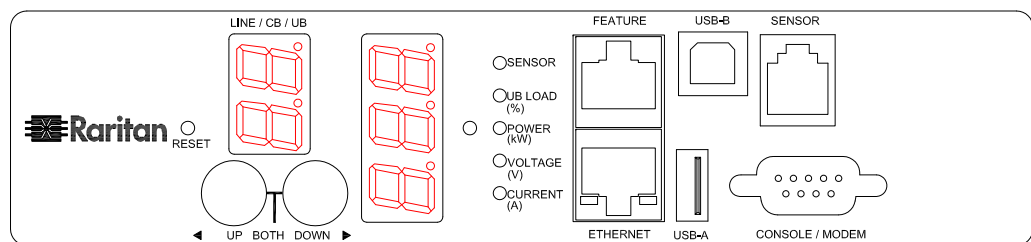

NEMA L21-30P

VIEW A

VIEW B

VIEW C

NOTES:
1. ALL DIMENSIONS ARE MILLIMETERS [INCHES].

DO NOT SCALE DRAWING
SHEET 1 OF 1

THIS DRAWING AND SPECIFICATIONS HEREIN ARE THE PROPERTY OF RARITAN, INC. AND SHALL NOT BE COPIED, REPRODUCED OR USED, IN WHOLE OR IN PART, AS THE BASIS FOR THE MANUFACTURE OR SALE OF ITEMS WITHOUT WRITTEN PERMISSION FROM RARITAN, INC. THIS DRAWING IS BASED UPON LATEST AVAILABLE INFORMATION AND IS SUBJECT TO CHANGE WITHOUT NOTICE.

TITLE:
iPDU Zero U,
Three phase 24 A / 190-208V
Plug Type: NEMA L21-30P
Outlet Type: (24)IEC320 C13+(12)IEC320 C19

DWG NO. **MPX2-1725V** REV. **0B**

Drawing Maker:	EVA LIN	Jan. 23, 2015
Design Engineer:	Siang_H	Jan. 23, 2015
Approver:	Tom_H	Jan. 23, 2015