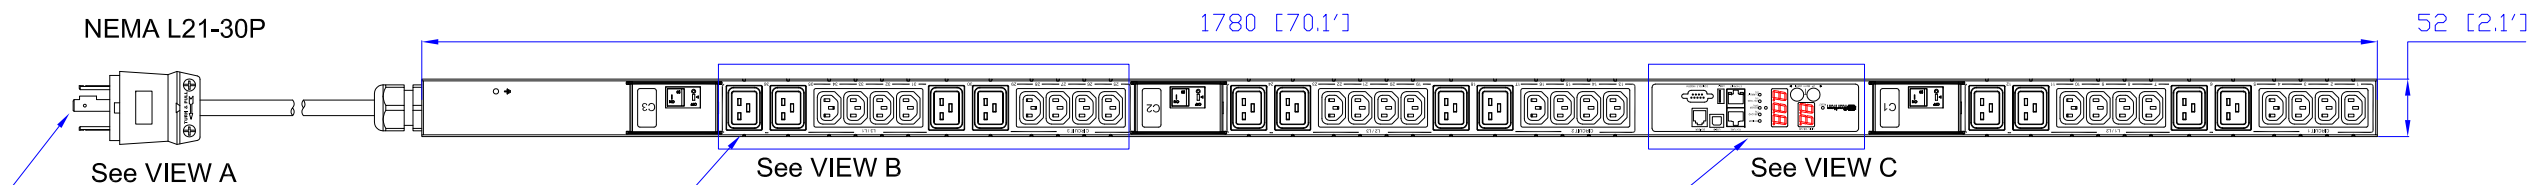

NEMA L21-30P

VIEW A

VIEW B

VIEW C

NOTES:
1. ALL DIMENSIONS ARE MILLIMETERS [INCHES].

DO NOT SCALE DRAWING
SHEET 1 OF 1

THIS DRAWING AND SPECIFICATIONS HEREIN ARE THE PROPERTY OF RARITAN, INC. AND SHALL NOT BE COPIED, REPRODUCED OR USED, IN WHOLE OR IN PART, AS THE BASIS FOR THE MANUFACTURE OR SALE OF ITEMS WITHOUT WRITTEN PERMISSION FROM RARITAN, INC. THIS DRAWING IS BASED UPON LATEST AVAILABLE INFORMATION AND IS SUBJECT TO CHANGE WITHOUT NOTICE.

TITLE:
iPDU Zero U,
Three phase 24 A / 190-208V
Plug Type: NEMA L21-30P
Outlet Type: (24)IEC320 C13+(12)IEC320 C19

DWG NO. **MPX2-1725V** REV. **0B**

Drawing Maker:	EVA LIN	Jan. 23, 2015
Design Engineer:	Siang_H	Jan. 23, 2015
Approver:	Tom_H	Jan. 23, 2015