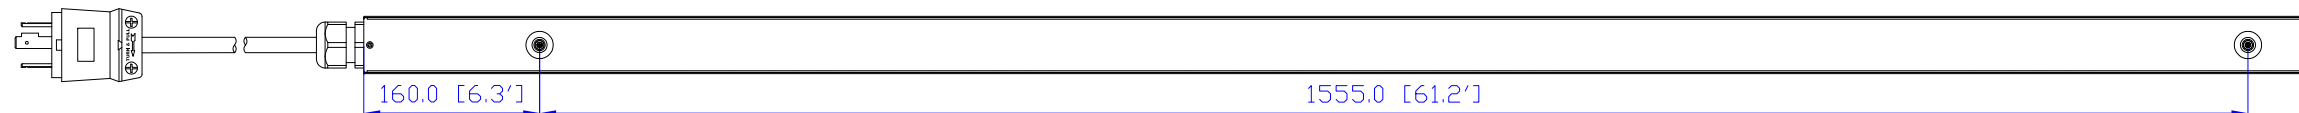

NEMA L21-30P

VIEW A

VIEW B

VIEW C

NOTES:
1. ALL DIMENSIONS ARE MILLIMETERS [INCHES].

DO NOT SCALE DRAWING
SHEET 1 OF 1

THIS DRAWING AND SPECIFICATIONS HEREIN ARE THE PROPERTY OF RARITAN, INC. AND SHALL NOT BE COPIED, REPRODUCED OR USED, IN WHOLE OR IN PART, AS THE BASIS FOR THE MANUFACTURE OR SALE OF ITEMS WITHOUT WRITTEN PERMISSION FROM RARITAN, INC. THIS DRAWING IS BASED UPON LATEST AVAILABLE INFORMATION AND IS SUBJECT TO CHANGE WITHOUT NOTICE.

TITLE:
iPDU Zero U,
Three phase 24 A / 190-208V
Plug Type: NEMA L21-30P
Outlet Type: (24)IEC320 C13+(12)IEC320 C19

DWG NO. **MPX2-1725V** REV. **0B**

Drawing Maker:	EVA LIN	Jan. 23, 2015
Design Engineer:	Siang_H	Jan. 23, 2015
Approver:	Tom_H	Jan. 23, 2015