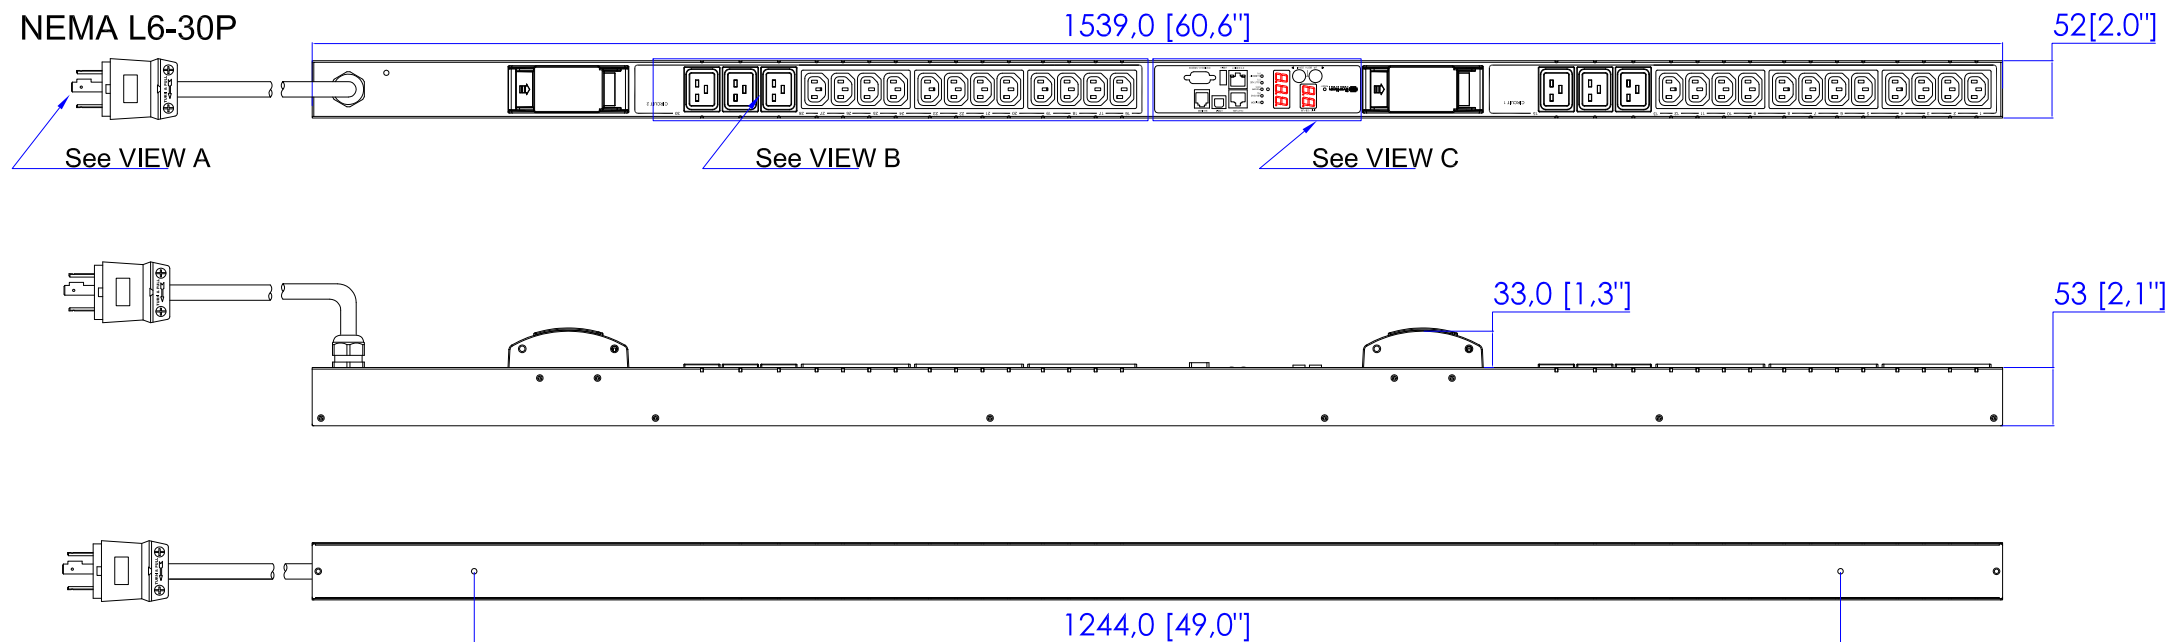

NEMA L6-30P  
VIEW A

VIEW B

VIEW C

NOTES:  
1. ALL DIMENSIONS ARE MILLIMETERS [INCHES].

DO NOT SCALE DRAWING  
SHEET 1 OF 1

THIS DRAWING AND SPECIFICATIONS HEREIN ARE THE PROPERTY OF RARITAN, Inc. AND SHALL NOT BE COPIED, REPRODUCED OR USED, IN WHOLE OR IN PART, AS THE BASIS FOR THE MANUFACTURE OR SALE OF ITEMS WITHOUT WRITTEN PERMISSION FROM RARITAN, Inc. THIS DRAWING IS BASED UPON LATEST AVAILABLE INFORMATION AND IS SUBJECT TO CHANGE WITHOUT NOTICE.

TITLE:  
iPDU Zero U,  
Single Phase, 24 A/200V-240V,  
Plug Type : NEMA L6-30P  
Outlet Type : (24)IEC320 C13,(6)IEC320 C19

DRAWN :	EVA LIN	Sep. 16, 2014
ENGINEER:	Kenny_C	Sep. 16, 2014
APPROVED:	Tom_H	Sep. 16, 2014

DWG NO. **MPX2-1870-O2** REV. **0A**