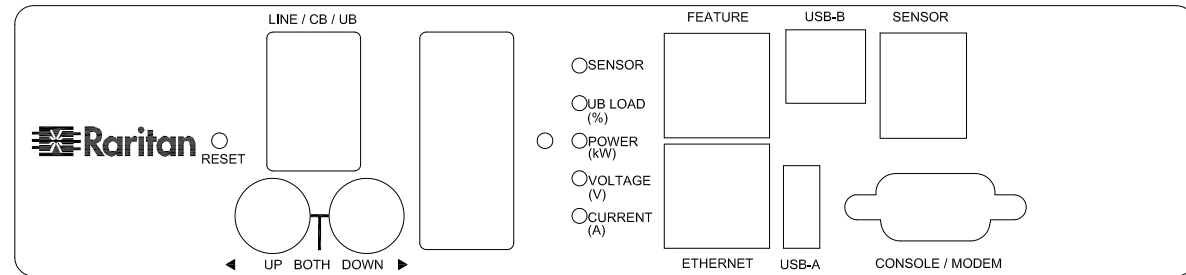

NEMA L6-30P  
VIEW A

VIEW B

VIEW C

NOTES:  
1. ALL DIMENSIONS ARE MILLIMETERS [INCHES].

DO NOT SCALE DRAWING  
SHEET 1 OF 1

THIS DRAWING AND SPECIFICATIONS HEREIN ARE THE PROPERTY OF RARITAN, Inc. AND SHALL NOT BE COPIED, REPRODUCED OR USED, IN WHOLE OR IN PART, AS THE BASIS FOR THE MANUFACTURE OR SALE OF ITEMS WITHOUT WRITTEN PERMISSION FROM RARITAN, Inc. THIS DRAWING IS BASED UPON LATEST AVAILABLE INFORMATION AND IS SUBJECT TO CHANGE WITHOUT NOTICE.

TITLE:  
iPDU Zero U,  
Single Phase, 24 A/200V-240V,  
Plug Type : NEMA L6-30P  
Outlet Type : (24)IEC320 C13,(6)IEC320 C19

DRAWN :	EVA LIN	Sep. 16, 2014
ENGINEER:	Kenny_C	Sep. 16, 2014
APPROVED:	Tom_H	Sep. 16, 2014