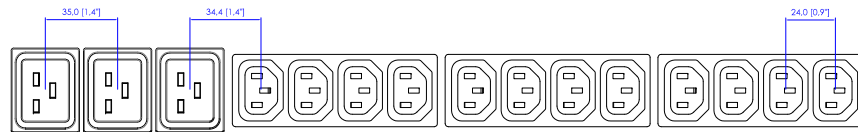

NEMA L6-30P  
VIEW A

VIEW B

VIEW C

NOTES:  
1. ALL DIMENSIONS ARE MILLIMETERS [INCHES].

DO NOT SCALE DRAWING  
SHEET 1 OF 1

THIS DRAWING AND SPECIFICATIONS HEREIN ARE THE PROPERTY OF RARITAN, Inc. AND SHALL NOT BE COPIED, REPRODUCED OR USED, IN WHOLE OR IN PART, AS THE BASIS FOR THE MANUFACTURE OR SALE OF ITEMS WITHOUT WRITTEN PERMISSION FROM RARITAN, Inc. THIS DRAWING IS BASED UPON LATEST AVAILABLE INFORMATION AND IS SUBJECT TO CHANGE WITHOUT NOTICE.

TITLE:  
iPDU Zero U,  
Single Phase, 24 A/200V-240V,  
Plug Type : NEMA L6-30P  
Outlet Type : (24)IEC320 C13,(6)IEC320 C19

DRAWN :	EVA LIN	Sep. 16, 2014
ENGINEER:	Kenny_C	Sep. 16, 2014
APPROVED:	Tom_H	Sep. 16, 2014