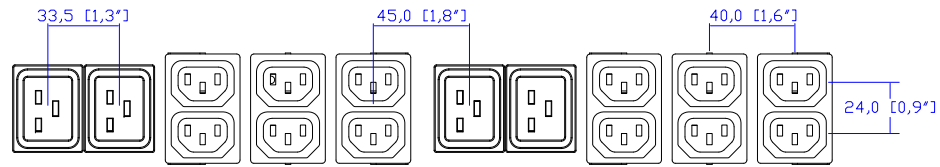

IEC60309 32A 3PY

VIEW A

VIEW B

VIEW C

IEC60309 32A 3PY

NOTES:
1. ALL DIMENSIONS ARE MILLIMETERS [INCHES].

Raritan
www.raritan.com

Drawing Maker: Tom Hsueh	Apr. 23. 2015
Design Engineer: Sam Liu	Apr. 23. 2015
Approver: Tom Hsueh	Apr. 23. 2015

TITLE:
iPDU Zero U
Three phase, 32A / 380V-415V
Plug Type: IEC60309 32A 3PY
Outlet Type: (36)IEC320 C13, (12)IEC320 C19

DWG NO. **MPX2-1909U-O1** REV. **0C**