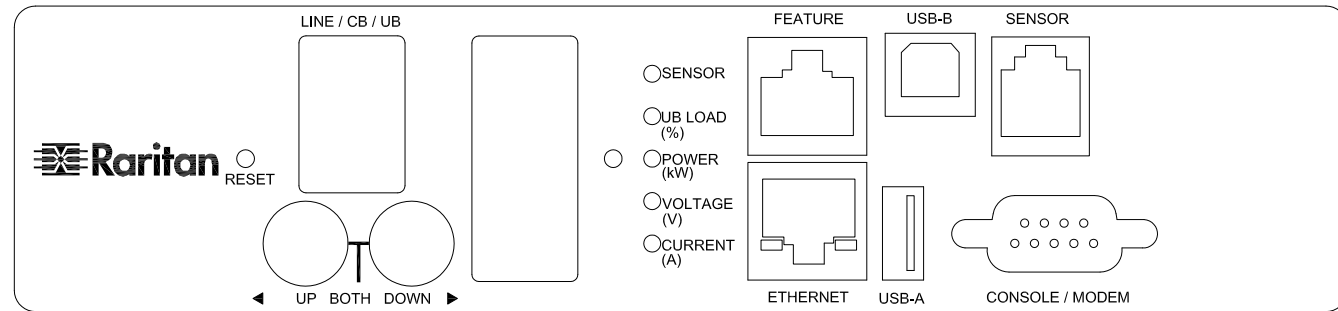

IEC60309 32A 3PY

VIEW A

VIEW B

VIEW C

IEC60309 32A 3PY

NOTES:
1. ALL DIMENSIONS ARE MILLIMETERS [INCHES].

Raritan
www.raritan.com

Drawing Maker: Tom Hsueh	Apr. 23. 2015
Design Engineer: Sam Liu	Apr. 23. 2015
Approver: Tom Hsueh	Apr. 23. 2015

TITLE:
iPDU Zero U
Three phase, 32A / 380V-415V
Plug Type: IEC60309 32A 3PY
Outlet Type: (36)IEC320 C13, (12)IEC320 C19

DWG NO. **MPX2-1909U-O1** REV. **0C**