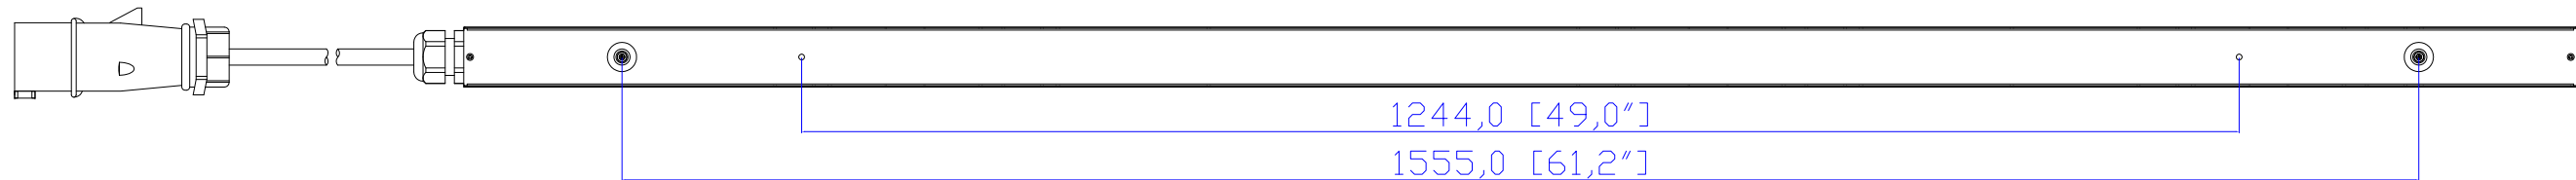

IEC60309 32A 3PY

VIEW A

VIEW B

VIEW C

IEC60309 32A 3PY

NOTES:
1. ALL DIMENSIONS ARE MILLIMETERS [INCHES].

Raritan
www.raritan.com

Drawing Maker: Tom Hsueh	Apr. 23. 2015
Design Engineer: Sam Liu	Apr. 23. 2015
Approver: Tom Hsueh	Apr. 23. 2015

TITLE:
iPDU Zero U
Three phase, 32A / 380V-415V
Plug Type: IEC60309 32A 3PY
Outlet Type: (36)IEC320 C13, (12)IEC320 C19

DWG NO. **MPX2-1909U-O1** REV. **0C**