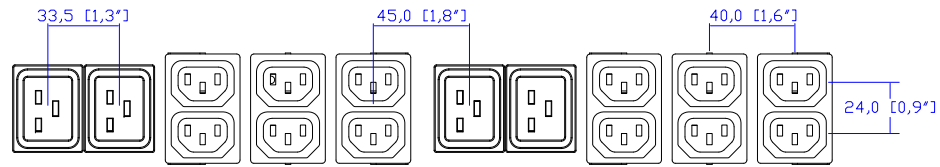

IEC60309 32A 3PY

VIEW A

VIEW B

VIEW C

IEC60309 32A 3PY

NOTES:
1. ALL DIMENSIONS ARE MILLIMETERS [INCHES].

Raritan
www.raritan.com

Drawing Maker: Tom Hsueh	Apr. 23. 2015
Design Engineer: Sam Liu	Apr. 23. 2015
Approver: Tom Hsueh	Apr. 23. 2015

TITLE:
iPDU Zero U
Three phase, 32A / 380V-415V
Plug Type: IEC60309 32A 3PY
Outlet Type: (36)IEC320 C13, (12)IEC320 C19

DWG NO. **MPX2-1909U-O1V2** REV. **0B**