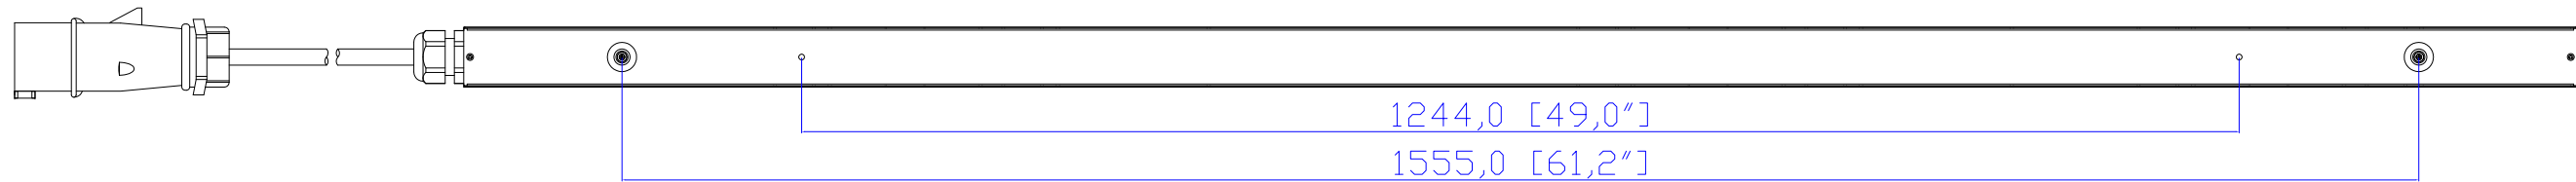

IEC60309 32A 3PY

VIEW A

VIEW B

VIEW C

IEC60309 32A 3PY

NOTES:
1. ALL DIMENSIONS ARE MILLIMETERS [INCHES].

Raritan
www.raritan.com

Drawing Maker: Tom Hsueh	Apr. 23. 2015
Design Engineer: Sam Liu	Apr. 23. 2015
Approver: Tom Hsueh	Apr. 23. 2015

TITLE:
iPDU Zero U
Three phase, 32A / 380V-415V
Plug Type: IEC60309 32A 3PY
Outlet Type: (36)IEC320 C13, (12)IEC320 C19

DWG NO. **MPX2-1909U-O1V2** REV. **0B**