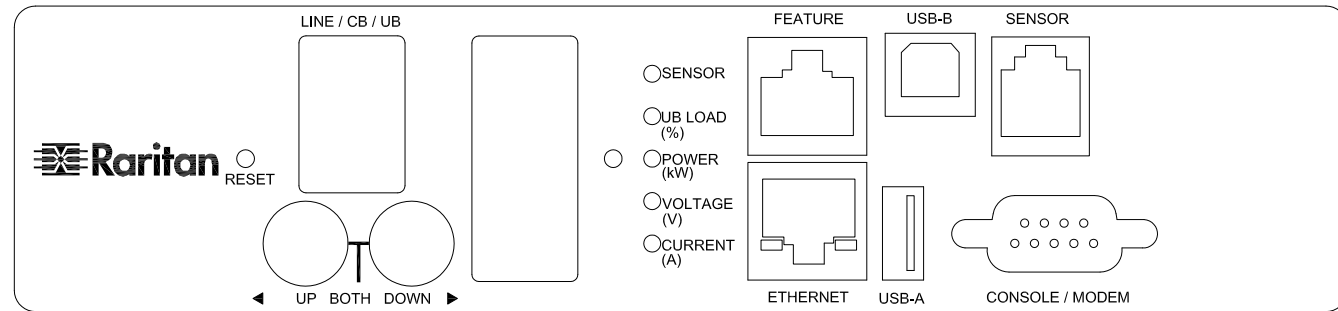

IEC60309 32A 3PY

VIEW A

VIEW B

VIEW C

IEC60309 32A 3PY

NOTES:
1. ALL DIMENSIONS ARE MILLIMETERS [INCHES].

Raritan
www.raritan.com

Drawing Maker: Tom Hsueh	Apr. 23. 2015
Design Engineer: Sam Liu	Apr. 23. 2015
Approver: Tom Hsueh	Apr. 23. 2015

TITLE:
iPDU Zero U
Three phase, 32A / 380V-415V
Plug Type: IEC60309 32A 3PY
Outlet Type: (36)IEC320 C13, (12)IEC320 C19

DWG NO. **MPX2-1909U-O1V2** REV. **0B**