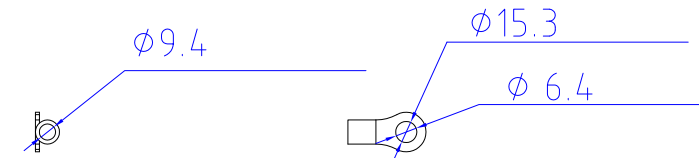

VIEW A

1. KST RNBS 38-6 or equivalent terminals for 2 AWG Wire
2. Inside diameter 6.4 mm & Outside diameter 15.3 mm ring for M8 screw

VIEW C

VIEW B

Knockout size (opening): 1.375" for \varnothing 1" flexible steel conduit cable and fitting

NOTES:
1. ALL DIMENSIONS ARE MILLIMETERS [INCHES].

DRAWN : EVA LIN Apr.30, 2014
ENGINEER: Siang_H Apr.30, 2014
APPROVED: Tom_H Apr.30, 2014

DO NOT SCALE DRAWING
SHEET 1 OF 1

THIS DRAWING AND SPECIFICATIONS HEREIN ARE THE PROPERTY OF RARITAN, INC. AND SHALL NOT BE COPIED, REPRODUCED OR USED, IN WHOLE OR IN PART, AS THE BASIS FOR THE MANUFACTURE OR SALE OF ITEMS WITHOUT WRITTEN PERMISSION FROM RARITAN, INC. THIS DRAWING IS BASED UPON LATEST AVAILABLE INFORMATION AND IS SUBJECT TO CHANGE WITHOUT NOTICE.