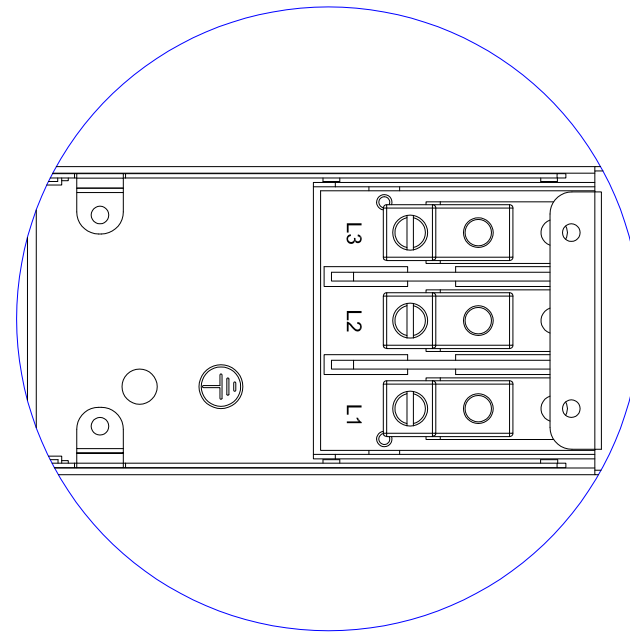

VIEW A

1. KST RNBS 38-6 or equivalent terminals for 2 AWG Wire
2. Inside diameter 6.4 mm & Outside diameter 15.3 mm ring for M8 screw

VIEW C

VIEW B

Knockout size (opening): 1.375" for \varnothing 1" flexible steel conduit cable and fitting

NOTES:
1. ALL DIMENSIONS ARE MILLIMETERS [INCHES].

DRAWN : EVA LIN Apr.30, 2014
ENGINEER: Siang_H Apr.30, 2014
APPROVED: Tom_H Apr.30, 2014

DO NOT SCALE DRAWING
SHEET 1 OF 1

THIS DRAWING AND SPECIFICATIONS HEREIN ARE THE PROPERTY OF RARITAN, INC. AND SHALL NOT BE COPIED, REPRODUCED OR USED, IN WHOLE OR IN PART, AS THE BASIS FOR THE MANUFACTURE OR SALE OF ITEMS WITHOUT WRITTEN PERMISSION FROM RARITAN, INC. THIS DRAWING IS BASED UPON LATEST AVAILABLE INFORMATION AND IS SUBJECT TO CHANGE WITHOUT NOTICE.

TITLE: iPDU Zero U,
Three Phase, 80A/208V-240V,
Plug Type: 80A Terminal 3PY
Outlet Type: (12) Locking C19

DWG NO. **MPX2-1935YV-E2F7N1V2D3** REV. **A**