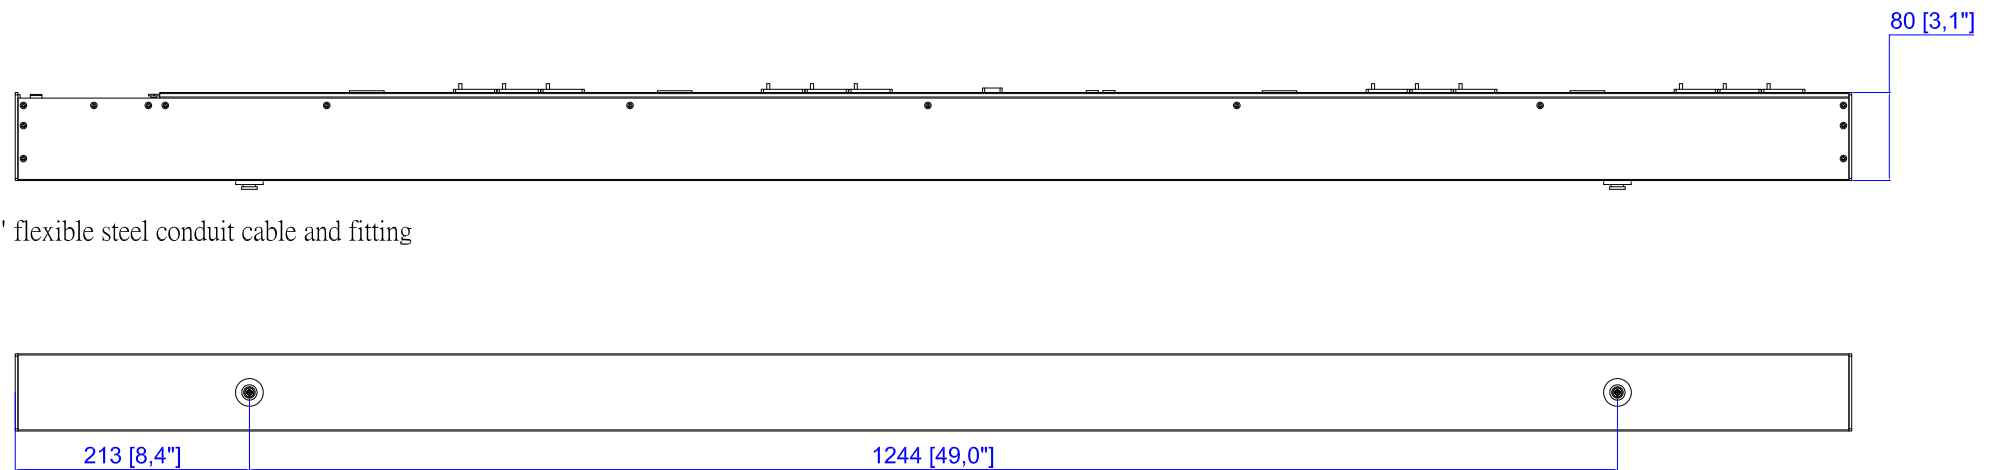

VIEW A

1. KST RNBS 38-6 or equivalent terminals for 2 AWG Wire
2. Inside diameter 6.4 mm & Outside diameter 15.3 mm ring for M8 screw

VIEW C

VIEW B

Knockout size (opening): 1.375" for \varnothing 1" flexible steel conduit cable and fitting

NOTES:
1. ALL DIMENSIONS ARE MILLIMETERS [INCHES].

DRAWN : EVA LIN Apr.30, 2014
ENGINEER: Siang_H Apr.30, 2014
APPROVED: Tom_H Apr.30, 2014

DO NOT SCALE DRAWING
SHEET 1 OF 1

THIS DRAWING AND SPECIFICATIONS HEREIN ARE THE PROPERTY OF RARITAN, INC. AND SHALL NOT BE COPIED, REPRODUCED OR USED, IN WHOLE OR IN PART, AS THE BASIS FOR THE MANUFACTURE OR SALE OF ITEMS WITHOUT WRITTEN PERMISSION FROM RARITAN, INC. THIS DRAWING IS BASED UPON LATEST AVAILABLE INFORMATION AND IS SUBJECT TO CHANGE WITHOUT NOTICE.

TITLE: iPDU Zero U,
Three Phase, 80A/208V-240V,
Plug Type: 80A Terminal 3PY
Outlet Type: (12) Locking C19

DWG NO. **MPX2-1935YV-E2F7N1V2D3** REV. **A**