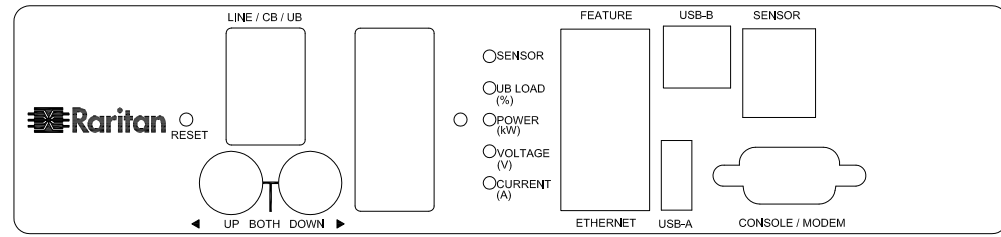

VIEW A

1. KST RNBS 38-6 or equivalent terminals for 2 AWG Wire
2. Inside diameter 6.4 mm & Outside diameter 15.3 mm ring for M8 screw

VIEW C

VIEW B

Knockout size (opening): 1.375" for \varnothing 1" flexible steel conduit cable and fitting

TITLE: iPDU Zero U,
Three Phase, 80A/208V-240V,
Plug Type: 80A Terminal 3PY
Outlet Type: (12) Locking C19

DWG NO. **MPX2-1935YV-E2F7N1V2D3** REV. **A**