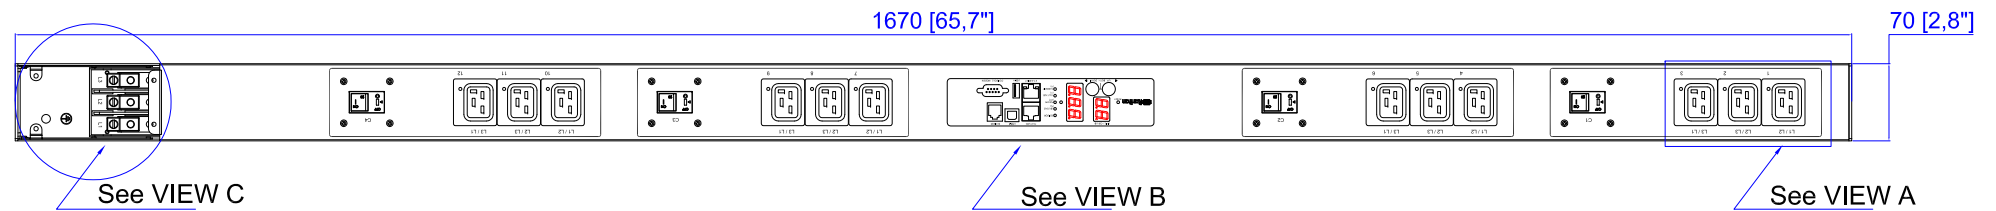

VIEW A

1. KST RNBS 38-6 or equivalent terminals for 2 AWG Wire
2. Inside diameter 6.4 mm & Outside diameter 15.3 mm ring for M8 screw

VIEW C

VIEW B

Knockout size (opening): 1.375" for \varnothing 1" flexible steel conduit cable and fitting

NOTES:
1. ALL DIMENSIONS ARE MILLIMETERS [INCHES].

DRAWN : EVA LIN Apr.30, 2014
ENGINEER: Siang_H Apr.30, 2014
APPROVED: Tom_H Apr.30, 2014

DO NOT SCALE DRAWING
SHEET 1 OF 1

THIS DRAWING AND SPECIFICATIONS HEREIN ARE THE PROPERTY OF RARITAN, INC. AND SHALL NOT BE COPIED, REPRODUCED OR USED, IN WHOLE OR IN PART, AS THE BASIS FOR THE MANUFACTURE OR SALE OF ITEMS WITHOUT WRITTEN PERMISSION FROM RARITAN, INC. THIS DRAWING IS BASED UPON LATEST AVAILABLE INFORMATION AND IS SUBJECT TO CHANGE WITHOUT NOTICE.

TITLE: iPDU Zero U,
Three Phase, 80A/208V-240V,
Plug Type: 80A Terminal 3PY
Outlet Type: (12) Locking C19

DWG NO. **MPX2-1935YV-E2F7N1V2D3** REV. **A**