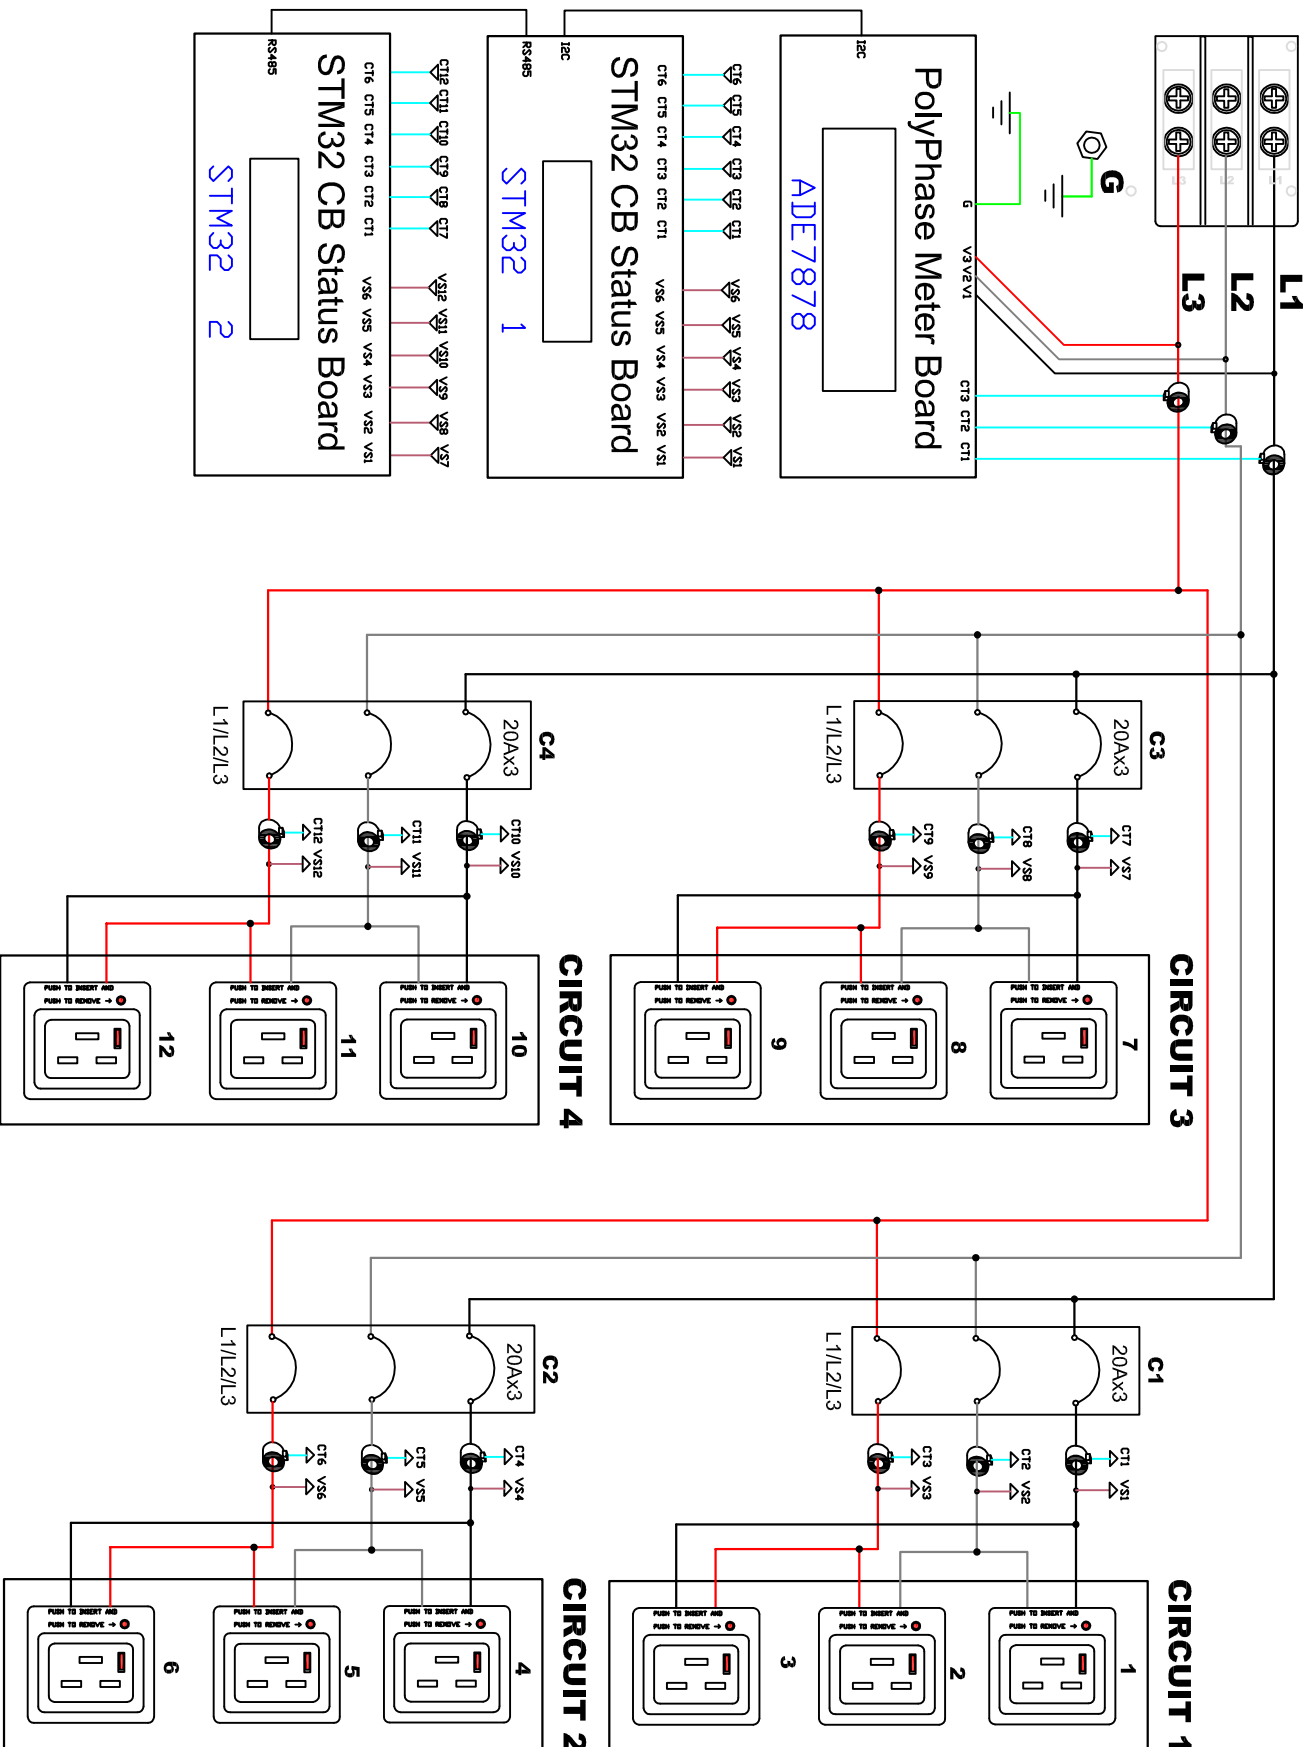

TERMINAL 80A

Raritan
www.raritan.com

DRAWN : Tomy
ENGINEER: Tomy
APPROVED: Alex.Lee

APR/22/2014
APR/22/2014
APR/22/2014

PROJECTION
THIRD ANGLE

DO NOT SCALE DRAWING
SHEET 1 OF 1

THIS DRAWING AND SPECIFICATIONS HEREIN ARE THE PROPERTY OF RARITAN, INC. AND SHALL NOT BE COPIED, REPRODUCED OR USED, IN WHOLE OR IN PART, AS THE BASIS FOR THE MANUFACTURE OR SALE OF ITEMS WITHOUT WRITTEN PERMISSION FROM RARITAN, INC. THIS DRAWING IS BASED UPON LATEST AVAILABLE INFORMATION AND IS SUBJECT TO CHANGE WITHOUT NOTICE.

TITLE:
IPDU 0U, Metered only, Three phase Delta
80A / 208~240V
Input : TERMINAL 80A
Output : (12) C19 Locking

DWG NO.
TPX2-1935YV-E2F7N1V2

REV.
A