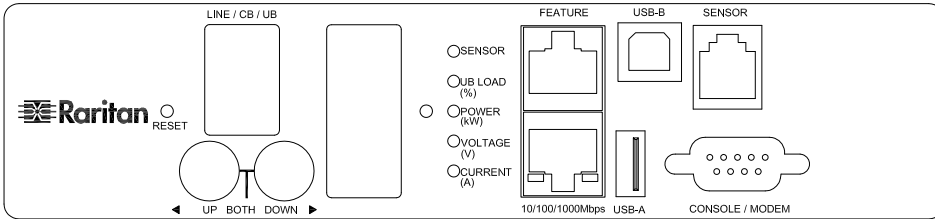

NEMA L21-30P

VIEW A

VIEW B

VIEW C

NOTES:  
1. ALL DIMENSIONS ARE MILLIMETERS [INCHES].

	PROJECTION THIRD ANGLE	DO NOT SCALE DRAWING <b>SHEET 1 OF 1</b>	TITLE: iPDU Zero U Three phase, 24A / 190-208V Plug Type: NEMA L21-30P Outlet Type: 120V-(3)NEMA 5-20R 208V-(36)IEC320 C13, (6)IEC320 C19	
	DRAWN : Eva Lin      Oct. 28. 2014	THIS DRAWING AND SPECIFICATIONS HEREIN ARE THE PROPERTY OF RARITAN, INC. AND SHALL NOT BE COPIED, REPRODUCED OR USED, IN WHOLE OR IN PART, AS THE BASIS FOR THE MANUFACTURE OR SALE OF ITEMS WITHOUT WRITTEN PERMISSION FROM RARITAN, INC. THIS DRAWING IS BASED UPON LATEST AVAILABLE INFORMATION AND IS SUBJECT TO CHANGE WITHOUT NOTICE.		DWG NO.
	ENGINEER: Kenny Chen      Oct. 28. 2014 APPROVED: Tom Hsueh      Oct. 28. 2014			<b>MPX2-1955V-G1</b> REV. <b>0B</b>