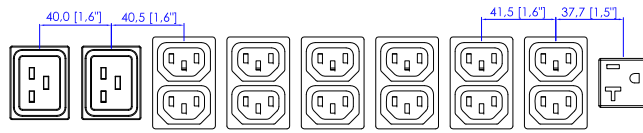

NEMA L21-30P

VIEW A

VIEW B

VIEW C

NOTES:  
1. ALL DIMENSIONS ARE MILLIMETERS [INCHES].

	PROJECTION THIRD ANGLE	DO NOT SCALE DRAWING <b>SHEET 1 OF 1</b>	TITLE: iPDU Zero U Three phase, 24A / 190-208V Plug Type: NEMA L21-30P Outlet Type: 120V-(3)NEMA 5-20R 208V-(36)IEC320 C13, (6)IEC320 C19	
	DRAWN : Eva Lin      Oct. 28. 2014	THIS DRAWING AND SPECIFICATIONS HEREIN ARE THE PROPERTY OF RARITAN, INC. AND SHALL NOT BE COPIED, REPRODUCED OR USED, IN WHOLE OR IN PART, AS THE BASIS FOR THE MANUFACTURE OR SALE OF ITEMS WITHOUT WRITTEN PERMISSION FROM RARITAN, INC. THIS DRAWING IS BASED UPON LATEST AVAILABLE INFORMATION AND IS SUBJECT TO CHANGE WITHOUT NOTICE.		DWG NO.
	ENGINEER: Kenny Chen      Oct. 28. 2014 APPROVED: Tom Hsueh      Oct. 28. 2014			<b>MPX2-1955V-G1</b> REV. <b>0B</b>