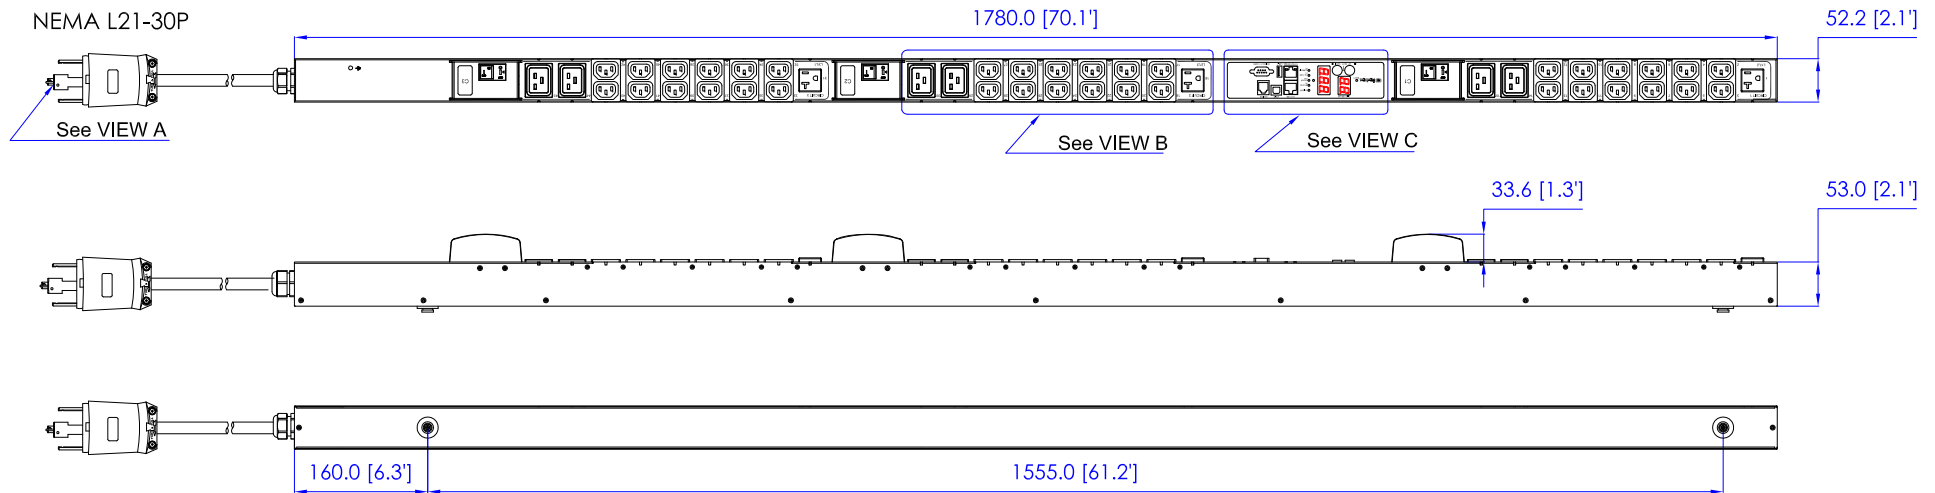

NEMA L21-30P

VIEW A

VIEW B

VIEW C

NOTES:  
1. ALL DIMENSIONS ARE MILLIMETERS [INCHES].

	PROJECTION THIRD ANGLE	DO NOT SCALE DRAWING <b>SHEET 1 OF 1</b>	TITLE: iPDU Zero U Three phase, 24A / 190-208V Plug Type: NEMA L21-30P Outlet Type: 120V-(3)NEMA 5-20R 208V-(36)IEC320 C13, (6)IEC320 C19	
	DRAWN : Eva Lin      Oct. 28. 2014	THIS DRAWING AND SPECIFICATIONS HEREIN ARE THE PROPERTY OF RARITAN, INC. AND SHALL NOT BE COPIED, REPRODUCED OR USED, IN WHOLE OR IN PART, AS THE BASIS FOR THE MANUFACTURE OR SALE OF ITEMS WITHOUT WRITTEN PERMISSION FROM RARITAN, INC. THIS DRAWING IS BASED UPON LATEST AVAILABLE INFORMATION AND IS SUBJECT TO CHANGE WITHOUT NOTICE.		DWG NO.
	ENGINEER: Kenny Chen      Oct. 28. 2014 APPROVED: Tom Hsueh      Oct. 28. 2014			<b>MPX2-1955V-G1</b> REV. <b>0B</b>