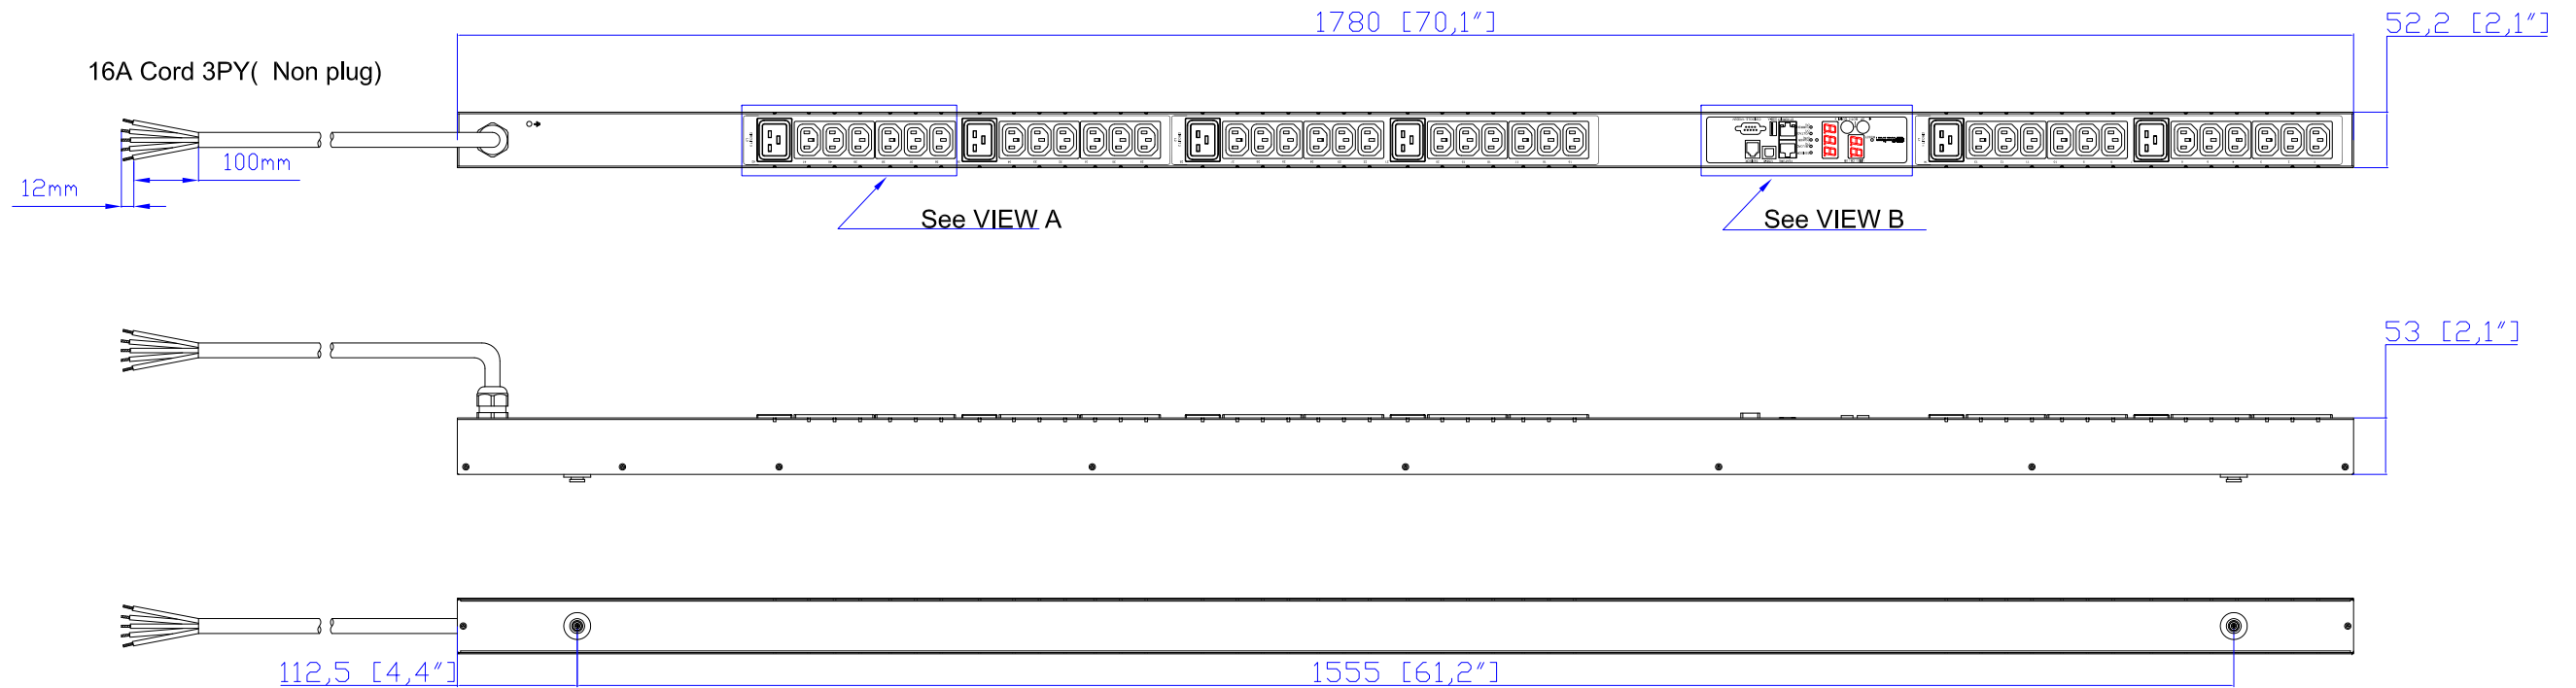

VIEW A

VIEW B

NOTES:
1. ALL DIMENSIONS ARE MILLIMETERS [INCHES].

DRAWN : EVA Lin Apr. 10, 2014
 ENGINEER: Kevin_L Apr. 10, 2014
 APPROVED: Tom_H Apr. 10, 2014

PROJECTION
THIRD ANGLE

DO NOT SCALE DRAWING

SHEET 1 OF 1

TITLE:
iPDU Zero U,
Three Phase, 16A/380V-415V,
Plug Type: 16A Cord 3PY,
Output: (36) IEC320 C13 & (6) IEC320 C19

DWG NO. **MPX2-1966N** REV. **A**