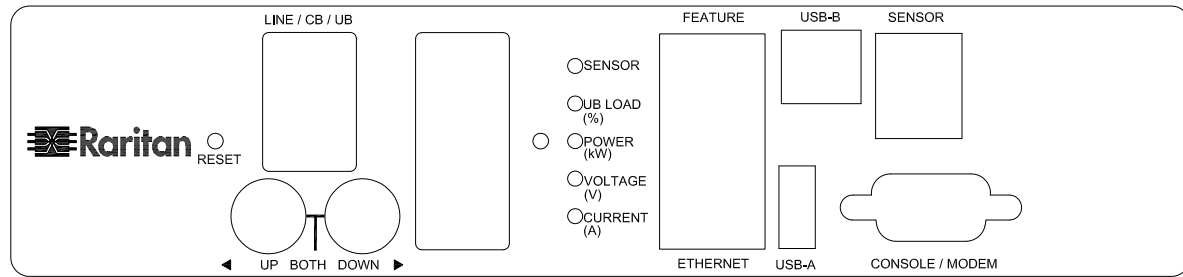

VIEW A

VIEW B