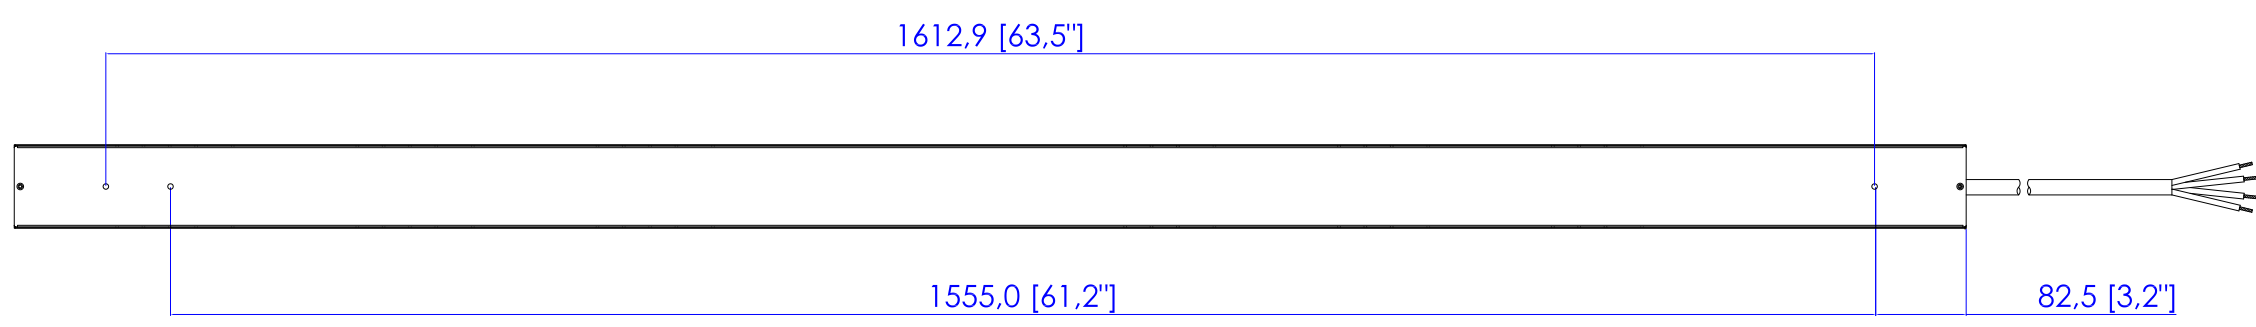

VIEW A

VIEW B

NOTES:  
1. ALL DIMENSIONS ARE MILLIMETERS [INCHES].

 <a href="http://www.raritan.com">www.raritan.com</a>		 PROJECTION THIRD ANGLE	DO NOT SCALE DRAWING	TITLE: iPDU Zero U, Three Phase, 48A/208V-240V, Plug Type: 48A Cord 3P, Outlet Type: (4) IEC320 C13, (6) IEC320 C19
			SHEET 1 OF 1	
DRAWN : EVA LIN	Apr. 26, 2013	THIS DRAWING AND SPECIFICATIONS HEREIN ARE THE PROPERTY OF RARITAN, Inc. AND SHALL NOT BE COPIED, REPRODUCED OR USED, IN WHOLE OR IN PART, AS THE BASIS FOR THE MANUFACTURE OR SALE OF ITEMS WITHOUT WRITTEN PERMISSION FROM RARITAN, Inc. THIS DRAWING IS BASED UPON LATEST AVAILABLE INFORMATION AND IS SUBJECT TO CHANGE WITHOUT NOTICE.		DWG NO. <b>MPX2-1970N-V2</b>
ENGINEER: Siang_H	Apr. 26, 2013			
APPROVED: Tom_H	Apr. 26, 2013			