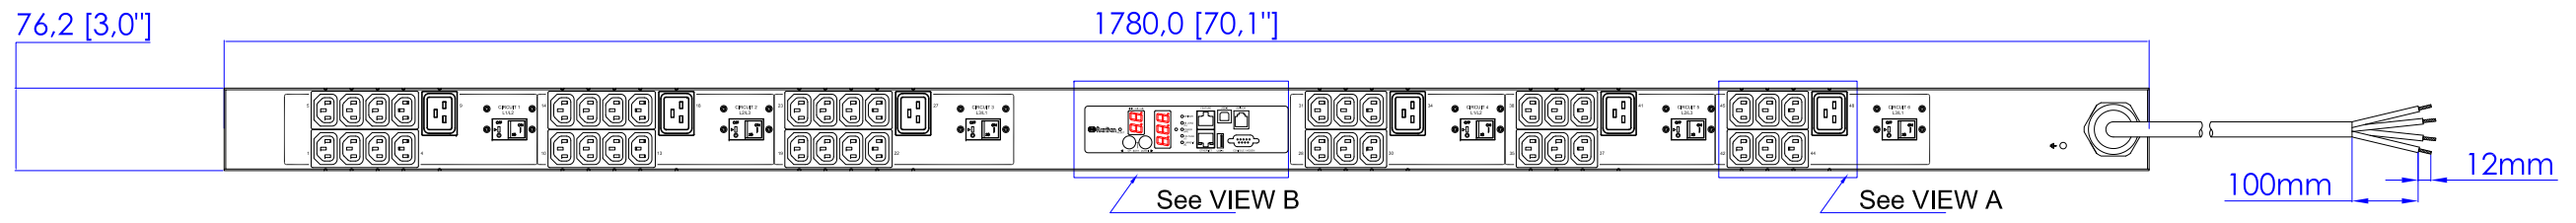

VIEW A

VIEW B

NOTES:  
1. ALL DIMENSIONS ARE MILLIMETERS [INCHES].

 <a href="http://www.raritan.com">www.raritan.com</a>		 PROJECTION THIRD ANGLE	DO NOT SCALE DRAWING	TITLE: iPDU Zero U, Three Phase, 48A/208V-240V, Plug Type: 48A Cord 3P, Outlet Type: (4) IEC320 C13, (6) IEC320 C19
			SHEET 1 OF 1	
DRAWN : EVA LIN	Apr. 26, 2013	THIS DRAWING AND SPECIFICATIONS HEREIN ARE THE PROPERTY OF RARITAN, Inc. AND SHALL NOT BE COPIED, REPRODUCED OR USED, IN WHOLE OR IN PART, AS THE BASIS FOR THE MANUFACTURE OR SALE OF ITEMS WITHOUT WRITTEN PERMISSION FROM RARITAN, Inc. THIS DRAWING IS BASED UPON LATEST AVAILABLE INFORMATION AND IS SUBJECT TO CHANGE WITHOUT NOTICE.		DWG NO. <b>MPX2-1970N-V2</b>
ENGINEER: Siang_H	Apr. 26, 2013			
APPROVED: Tom_H	Apr. 26, 2013			