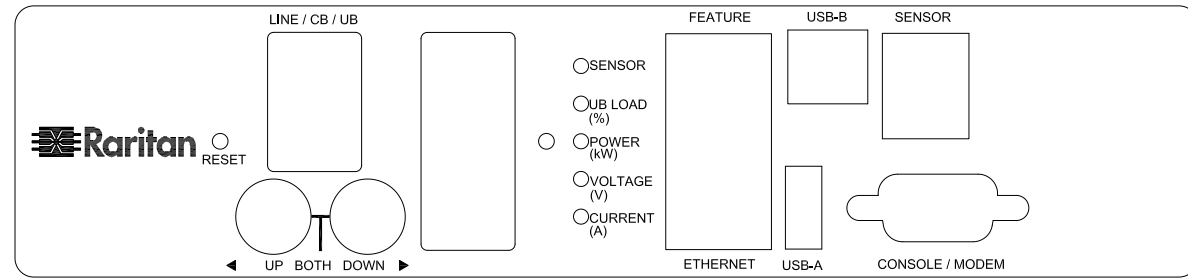

CS8365C

VIEW A

VIEW B

VIEW C

NOTES:
1.ALL DIMENSIONS ARE MILLIMETERS[INCHES].

DRAWN : EVA Lin Jan. 17,2012
ENGINEER: Kevin_L Jan. 17,2012
APPROVED: Tom_H Jan. 17,2012

PROJECTION
THIRD ANGLE

DO NOT SCALE DRAWING

SHEET 1 OF 1

THIS DRAWING AND SPECIFICATIONS HEREIN ARE THE PROPERTY OF RARITAN, INC. AND SHALL NOT BE COPIED, REPRODUCED OR USED, IN WHOLE OR IN PART, AS THE BASIS FOR THE MANUFACTURE OR SALE OF ITEMS WITHOUT WRITTEN PERMISSION FROM RARITAN, INC. THIS DRAWING IS BASED UPON LATEST AVAILABLE INFORMATION AND IS SUBJECT TO CHANGE WITHOUT NOTICE.

TITLE:
iPDU Zero U,
Three Phase, 40A/208V-240V,
Plug Type:CS8365C ,
Outlet Type:(24)IEC320 C13 & (6)IEC320 C19

DWG NO. **MPX2-1978V** REV. **A**