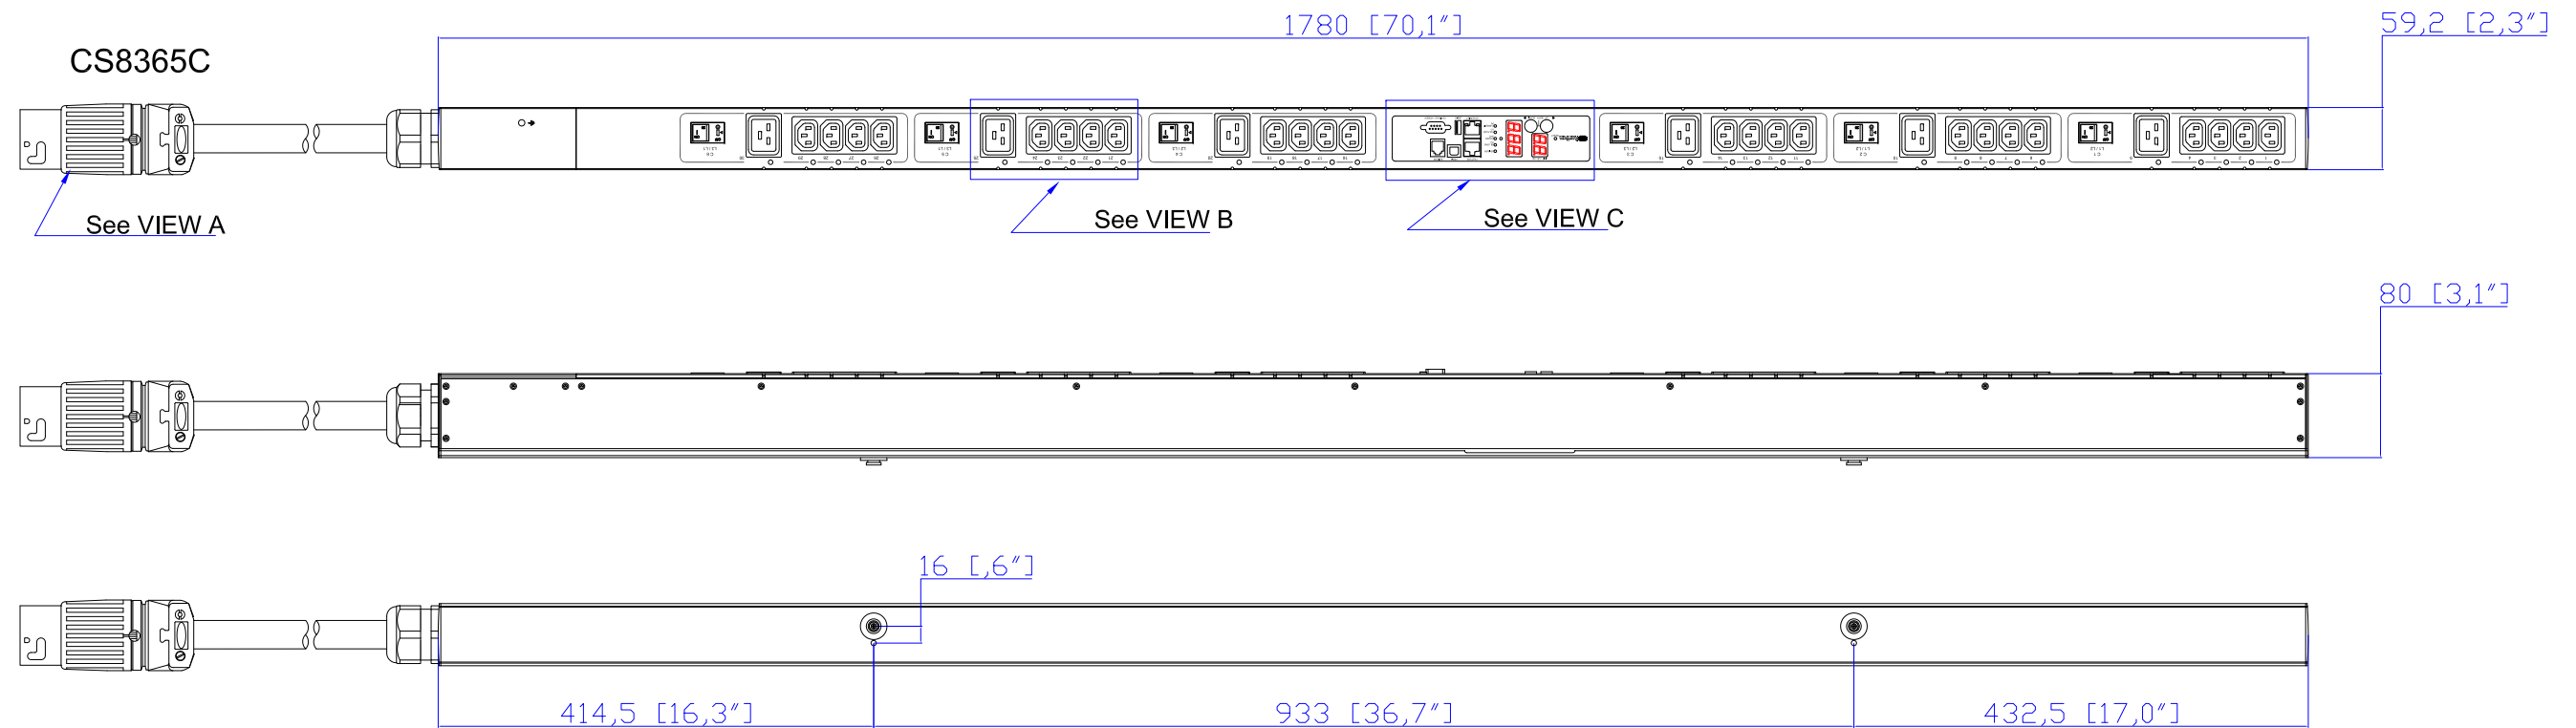

CS8365C

VIEW A

VIEW B

VIEW C

NOTES:
1.ALL DIMENSIONS ARE MILLIMETERS[INCHES].

DRAWN : EVA Lin Jan. 17,2012
ENGINEER: Kevin_L Jan. 17,2012
APPROVED: Tom_H Jan. 17,2012

PROJECTION
THIRD ANGLE

DO NOT SCALE DRAWING

TITLE:
iPDU Zero U,
Three Phase, 40A/208V-240V,
Plug Type:CS8365C ,
Outlet Type:(24)IEC320 C13 & (6)IEC320 C19

DWG NO. **MPX2-1978V** REV. **A**