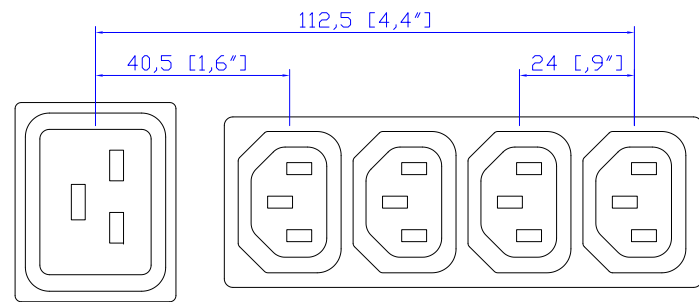

CS8365C

VIEW A

VIEW B

VIEW C

NOTES:
1.ALL DIMENSIONS ARE MILLIMETERS[INCHES].

DRAWN : EVA Lin Jan. 17,2012
ENGINEER: Kevin_L Jan. 17,2012
APPROVED: Tom_H Jan. 17,2012

PROJECTION
THIRD ANGLE

DO NOT SCALE DRAWING

TITLE:
iPDU Zero U,
Three Phase, 40A/208V-240V,
Plug Type:CS8365C ,
Outlet Type:(24)IEC320 C13 & (6)IEC320 C19

DWG NO. **MPX2-1978V** REV. **A**