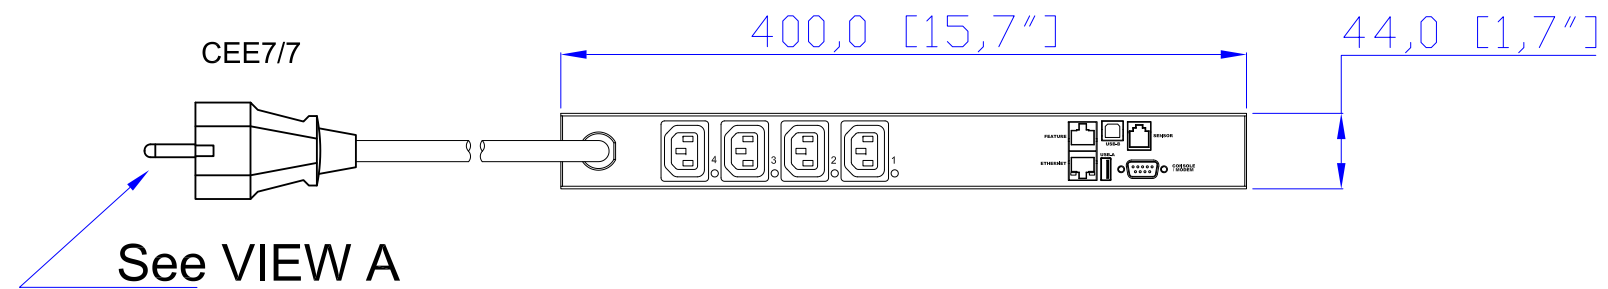

CEE7/7
VIEW A

NOTES:
1.ALL DIMENSIONS ARE MILLIMETERS[INCHES].

DRAWN :	EVA LIN	May 13,2011
ENGINEER:	SAM_L	May 13,2011
APPROVED:	Kevin_C	May 13,2011

PROJECTION
THIRD ANGLE

DO NOT SCALE DRAWING

SHEET 1 OF 1

TITLE:
iPDU Zero U,
Single phase 16A / 200-240V
Input:CEE 7/7
Output:(4) IEC320 C13

DWG NO.
MPX2-2070LER

REV.
A