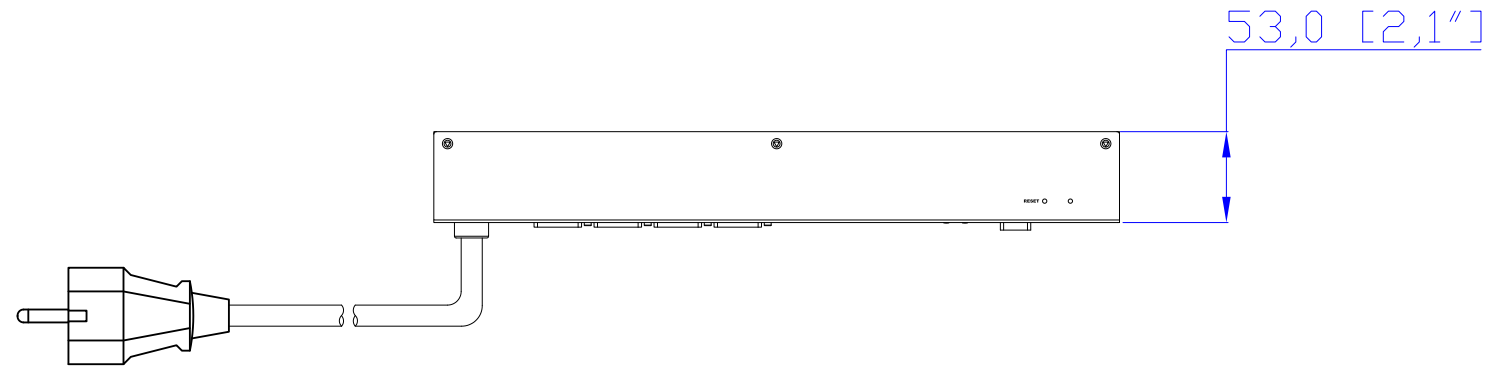

CEE7/7
VIEW A

NOTES:
1.ALL DIMENSIONS ARE MILLIMETERS[INCHES].

DRAWN :	EVA LIN	May 13,2011
ENGINEER:	SAM_L	May 13,2011
APPROVED:	Kevin_C	May 13,2011

PROJECTION
THIRD ANGLE

DO NOT SCALE DRAWING

SHEET 1 OF 1

TITLE:
iPDU Zero U,
Single phase 16A / 200-240V
Input:CEE 7/7
Output:(4) IEC320 C13

DWG NO.
MPX2-2070LER

REV.
A