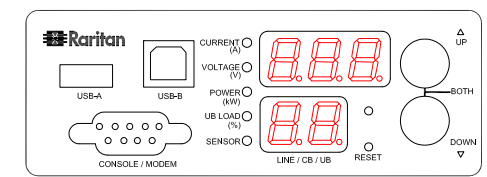

NEMA 5-15P

VIEW A

VIEW B

Rear

VIEW C

TOP

See VIEW B

Front

NOTES:
ALL DIMENSIONS ARE MILLIMETERS[INCHES].

 www.raritan.com		PROJECTION THIRD ANGLE	DO NOT SCALE DRAWING SHEET 1 OF 1	TITLE: iPDU One U Single Phase, 12A/100-120V Inlet Type: IEC60320 C20 Plug Type: NEMA 5-15P Outlet Type (8) IEC320 C13
		THIS DRAWING AND SPECIFICATIONS HEREIN ARE THE PROPERTY OF RARITAN, INC. AND SHALL NOT BE COPIED, REPRODUCED OR USED, IN WHOLE OR IN PART, AS THE BASIS FOR THE MANUFACTURE OR SALE OF ITEMS WITHOUT WRITTEN PERMISSION FROM RARITAN, INC. THIS DRAWING IS BASED UPON LATEST AVAILABLE INFORMATION AND IS SUBJECT TO CHANGE WITHOUT NOTICE.		DWG NO. MPX2-2142R REV. 0B
Drawing Maker: Eva LIN Approver: Tom_H	Mar. 22, 2016 Mar. 22, 2016			