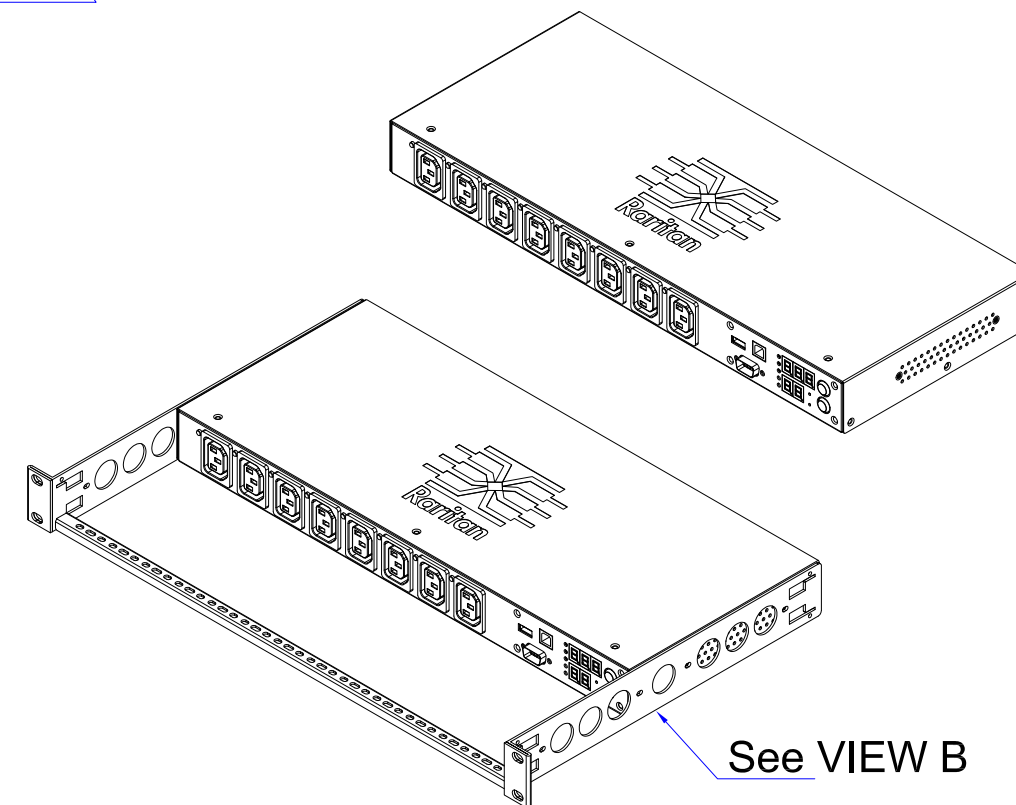

NEMA 5-15P

VIEW A

VIEW B

Rear

VIEW C

TOP

See VIEW B

Front

NOTES:
ALL DIMENSIONS ARE MILLIMETERS[INCHES].

 www.raritan.com		PROJECTION THIRD ANGLE	DO NOT SCALE DRAWING SHEET 1 OF 1	TITLE: iPDU One U Single Phase, 12A/100-120V Inlet Type: IEC60320 C20 Plug Type: NEMA 5-15P Outlet Type (8) IEC320 C13
		THIS DRAWING AND SPECIFICATIONS HEREIN ARE THE PROPERTY OF RARITAN, INC. AND SHALL NOT BE COPIED, REPRODUCED OR USED, IN WHOLE OR IN PART, AS THE BASIS FOR THE MANUFACTURE OR SALE OF ITEMS WITHOUT WRITTEN PERMISSION FROM RARITAN, INC. THIS DRAWING IS BASED UPON LATEST AVAILABLE INFORMATION AND IS SUBJECT TO CHANGE WITHOUT NOTICE.		DWG NO. MPX2-2142R REV. 0B
Drawing Maker: Eva LIN Approver: Tom_H	Mar. 22, 2016 Mar. 22, 2016			