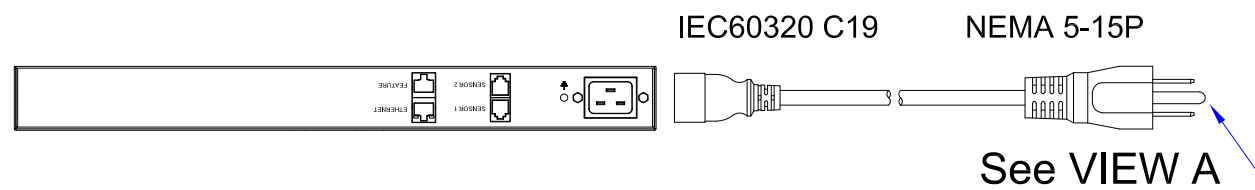

NEMA 5-15P

VIEW A

VIEW B

Rear

VIEW C

TOP

See VIEW B

Front

NOTES:
ALL DIMENSIONS ARE MILLIMETERS[INCHES].

 www.raritan.com		PROJECTION THIRD ANGLE	DO NOT SCALE DRAWING SHEET 1 OF 1	TITLE: iPDU One U Single Phase, 12A/100-120V Inlet Type: IEC60320 C20 Plug Type: NEMA 5-15P Outlet Type (8) IEC320 C13
		THIS DRAWING AND SPECIFICATIONS HEREIN ARE THE PROPERTY OF RARITAN, INC. AND SHALL NOT BE COPIED, REPRODUCED OR USED, IN WHOLE OR IN PART, AS THE BASIS FOR THE MANUFACTURE OR SALE OF ITEMS WITHOUT WRITTEN PERMISSION FROM RARITAN, INC. THIS DRAWING IS BASED UPON LATEST AVAILABLE INFORMATION AND IS SUBJECT TO CHANGE WITHOUT NOTICE.		DWG NO. MPX2-2142R REV. 0B
Drawing Maker: Eva LIN Approver: Tom_H	Mar. 22, 2016 Mar. 22, 2016			