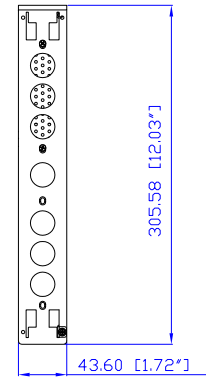

NEMA 5-15P

VIEW A

VIEW B

Rear

VIEW C

TOP

See VIEW B

Front

NOTES:
ALL DIMENSIONS ARE MILLIMETERS[INCHES].

 www.raritan.com		PROJECTION THIRD ANGLE	DO NOT SCALE DRAWING SHEET 1 OF 1	TITLE: iPDU One U Single Phase, 12A/100-120V Inlet Type: IEC60320 C20 Plug Type: NEMA 5-15P Outlet Type (8) IEC320 C13
		THIS DRAWING AND SPECIFICATIONS HEREIN ARE THE PROPERTY OF RARITAN, INC. AND SHALL NOT BE COPIED, REPRODUCED OR USED, IN WHOLE OR IN PART, AS THE BASIS FOR THE MANUFACTURE OR SALE OF ITEMS WITHOUT WRITTEN PERMISSION FROM RARITAN, INC. THIS DRAWING IS BASED UPON LATEST AVAILABLE INFORMATION AND IS SUBJECT TO CHANGE WITHOUT NOTICE.		DWG NO. MPX2-2142R REV. 0B
Drawing Maker: Eva LIN Approver: Tom_H	Mar. 22, 2016 Mar. 22, 2016			