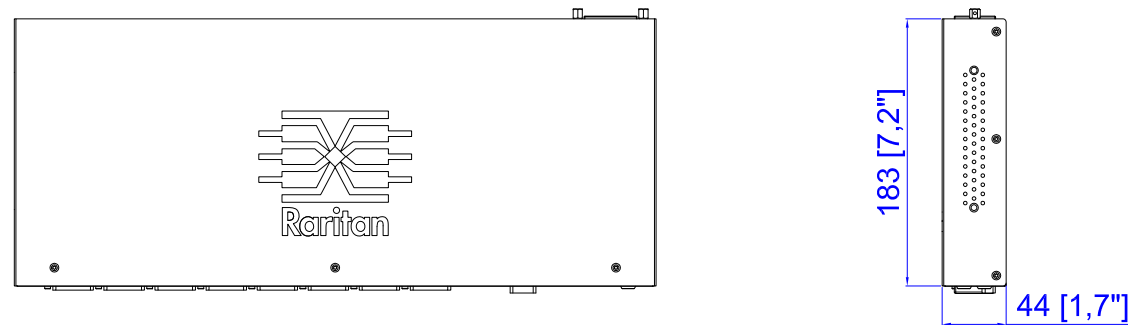

NEMA 5-15P

VIEW A

VIEW B

Rear

VIEW C

TOP

See VIEW B

Front

NOTES:
ALL DIMENSIONS ARE MILLIMETERS[INCHES].

 www.raritan.com		PROJECTION THIRD ANGLE	DO NOT SCALE DRAWING SHEET 1 OF 1	TITLE: iPDU One U Single Phase, 12A/100-120V Inlet Type: IEC60320 C20 Plug Type: NEMA 5-15P Outlet Type (8) IEC320 C13
		THIS DRAWING AND SPECIFICATIONS HEREIN ARE THE PROPERTY OF RARITAN, INC. AND SHALL NOT BE COPIED, REPRODUCED OR USED, IN WHOLE OR IN PART, AS THE BASIS FOR THE MANUFACTURE OR SALE OF ITEMS WITHOUT WRITTEN PERMISSION FROM RARITAN, INC. THIS DRAWING IS BASED UPON LATEST AVAILABLE INFORMATION AND IS SUBJECT TO CHANGE WITHOUT NOTICE.		DWG NO. MPX2-2142R REV. 0B
Drawing Maker: Eva LIN Approver: Tom_H	Mar. 22, 2016 Mar. 22, 2016			