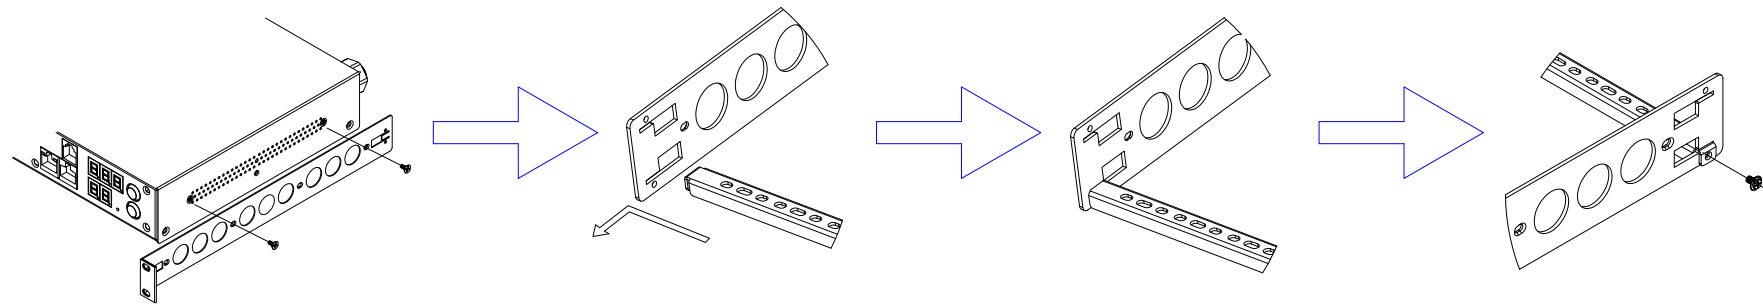

NEMA 5-15P

VIEW A

VIEW B

Rear

VIEW C

TOP

See VIEW B

Front

NOTES:
ALL DIMENSIONS ARE MILLIMETERS[INCHES].

 www.raritan.com		PROJECTION THIRD ANGLE	DO NOT SCALE DRAWING SHEET 1 OF 1	TITLE: iPDU One U Single Phase, 12A/100-120V Inlet Type: IEC60320 C20 Plug Type: NEMA 5-15P Outlet Type (8) IEC320 C13
		THIS DRAWING AND SPECIFICATIONS HEREIN ARE THE PROPERTY OF RARITAN, INC. AND SHALL NOT BE COPIED, REPRODUCED OR USED, IN WHOLE OR IN PART, AS THE BASIS FOR THE MANUFACTURE OR SALE OF ITEMS WITHOUT WRITTEN PERMISSION FROM RARITAN, INC. THIS DRAWING IS BASED UPON LATEST AVAILABLE INFORMATION AND IS SUBJECT TO CHANGE WITHOUT NOTICE.		DWG NO. MPX2-2142R REV. 0B
Drawing Maker: Eva LIN Approver: Tom_H	Mar. 22, 2016 Mar. 22, 2016			