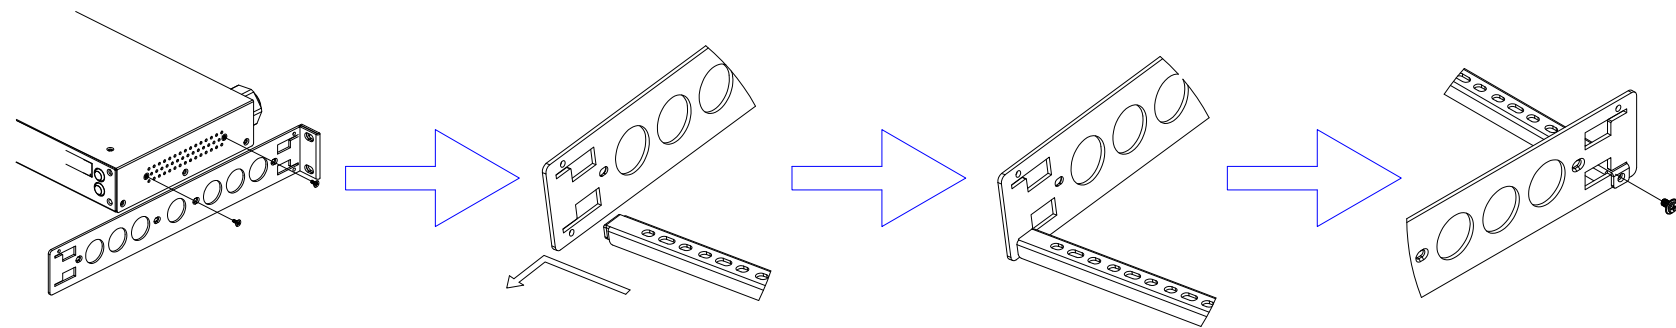

NEMA 5-20P

VIEW A

VIEW B

Rear

IEC60320 C19

NEMA 5-20P

See VIEW A

VIEW C

TOP

183 [7,2"]

44 [1,7"]

See VIEW B

Front

440 [17,3"]

See VIEW C

NOTES:
ALL DIMENSIONS ARE MILLIMETERS[INCHES].

<p>Raritan www.raritan.com</p>	PROJECTION THIRD ANGLE	DO NOT SCALE DRAWING SHEET 1 OF 1	TITLE: iPDU One U Single Phase, 16A/100V-120V Inlet Type: IEC60320 C20 Plug Type: NEMA 5-20P Outlet Type: (8)5-20R, 16A
	<small>THIS DRAWING AND SPECIFICATIONS HEREIN ARE THE PROPERTY OF RARITAN, INC. AND SHALL NOT BE COPIED, REPRODUCED OR USED, IN WHOLE OR IN PART, AS THE BASIS FOR THE MANUFACTURE OR SALE OF ITEMS WITHOUT WRITTEN PERMISSION FROM RARITAN, INC. THIS DRAWING IS BASED UPON LATEST AVAILABLE INFORMATION AND IS SUBJECT TO CHANGE WITHOUT NOTICE.</small>		DWG NO. MPX2-2146R REV. 0B
Drawing Maker: Eva Lin	Apr. 28, 2016		
Design Engineer: Sam_L	Apr. 28, 2016		
Approver: Tom_H	Apr. 28, 2016		