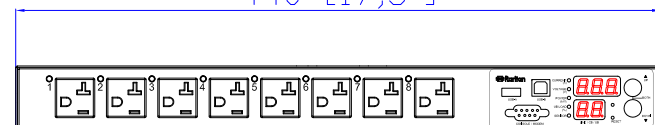

TOP

183 [7,2"]

44 [1,7"]

See VIEW B

Front

440 [17,3"]

See VIEW C

NOTES:
ALL DIMENSIONS ARE MILLIMETERS[INCHES].

<p>Raritan www.raritan.com</p>	PROJECTION THIRD ANGLE	DO NOT SCALE DRAWING SHEET 1 OF 1	TITLE: iPDU One U Single Phase, 16A/100V-120V Inlet Type: IEC60320 C20 Plug Type: NEMA 5-20P Outlet Type: (8)5-20R, 16A
	<small>THIS DRAWING AND SPECIFICATIONS HEREIN ARE THE PROPERTY OF RARITAN, INC. AND SHALL NOT BE COPIED, REPRODUCED OR USED, IN WHOLE OR IN PART, AS THE BASIS FOR THE MANUFACTURE OR SALE OF ITEMS WITHOUT WRITTEN PERMISSION FROM RARITAN, INC. THIS DRAWING IS BASED UPON LATEST AVAILABLE INFORMATION AND IS SUBJECT TO CHANGE WITHOUT NOTICE.</small>		DWG NO. MPX2-2146R REV. 0B
Drawing Maker: Eva Lin	Apr. 28, 2016		
Design Engineer: Sam_L	Apr. 28, 2016		
Approver: Tom_H	Apr. 28, 2016		