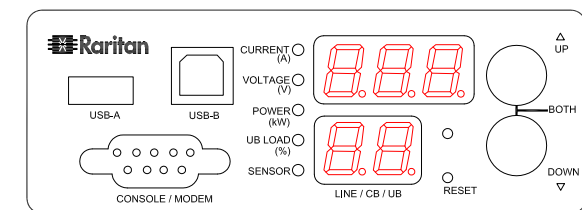

Rear

IEC60320 C19

NEMA 5-20P

See VIEW A

VIEW C

TOP