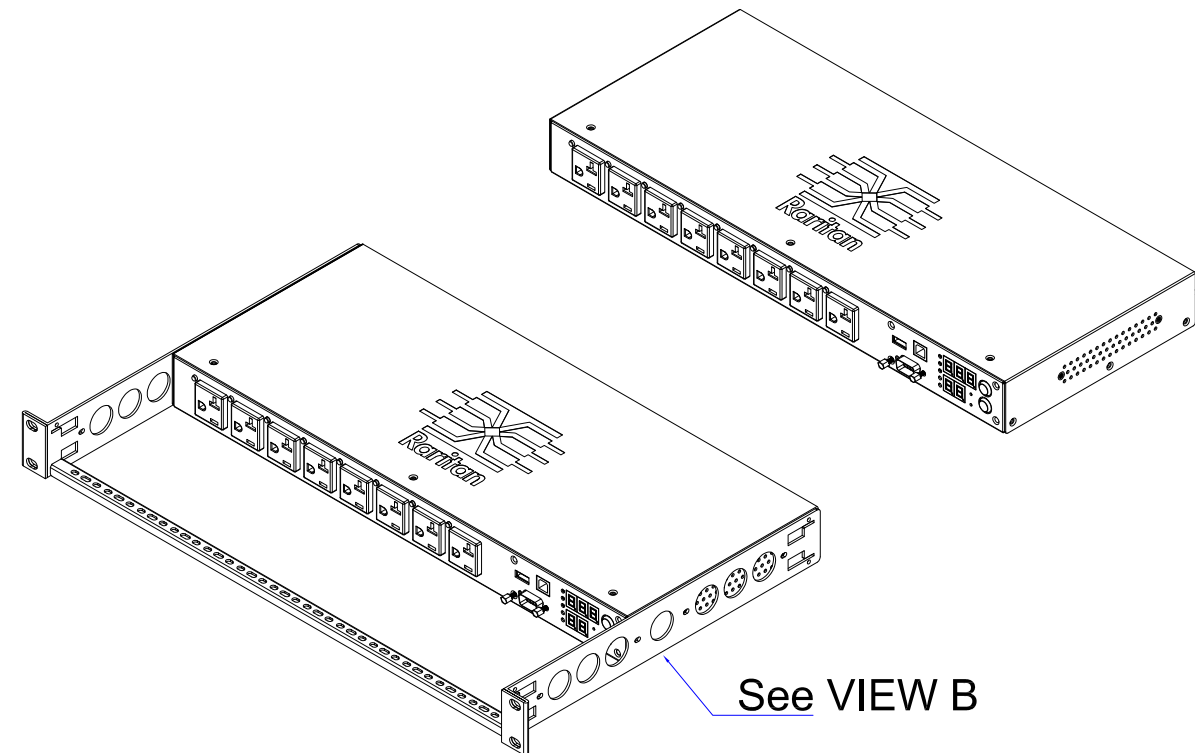

NEMA 5-20P

VIEW A

VIEW B

Rear

IEC60320 C19

NEMA 5-20P

See VIEW A

VIEW C

TOP

183 [7,2"]

44 [1,7"]

See VIEW B

Front

440 [17,3"]

See VIEW C

NOTES:
ALL DIMENSIONS ARE MILLIMETERS[INCHES].

<p>Raritan www.raritan.com</p>	PROJECTION THIRD ANGLE	DO NOT SCALE DRAWING SHEET 1 OF 1	TITLE: iPDU One U Single Phase, 16A/100V-120V Inlet Type: IEC60320 C20 Plug Type: NEMA 5-20P Outlet Type: (8)5-20R, 16A
	<small>THIS DRAWING AND SPECIFICATIONS HEREIN ARE THE PROPERTY OF RARITAN, INC. AND SHALL NOT BE COPIED, REPRODUCED OR USED, IN WHOLE OR IN PART, AS THE BASIS FOR THE MANUFACTURE OR SALE OF ITEMS WITHOUT WRITTEN PERMISSION FROM RARITAN, INC. THIS DRAWING IS BASED UPON LATEST AVAILABLE INFORMATION AND IS SUBJECT TO CHANGE WITHOUT NOTICE.</small>		DWG NO. MPX2-2146R REV. 0B
Drawing Maker: Eva Lin	Apr. 28, 2016		
Design Engineer: Sam_L	Apr. 28, 2016		
Approver: Tom_H	Apr. 28, 2016		