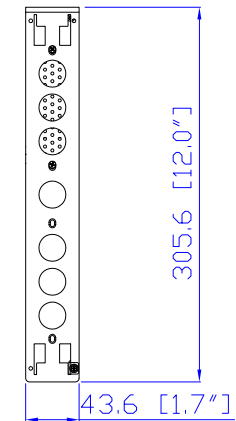

NEMA 5-20P

VIEW A

VIEW B

Rear

IEC60320 C19

NEMA 5-20P

See VIEW A

VIEW C

TOP

183 [7,2"]

44 [1,7"]

See VIEW B

Front

440 [17,3"]

See VIEW C

NOTES:
ALL DIMENSIONS ARE MILLIMETERS[INCHES].

<p>Raritan www.raritan.com</p>	PROJECTION THIRD ANGLE	DO NOT SCALE DRAWING SHEET 1 OF 1	TITLE: iPDU One U Single Phase, 16A/100V-120V Inlet Type: IEC60320 C20 Plug Type: NEMA 5-20P Outlet Type: (8)5-20R, 16A
	<small>THIS DRAWING AND SPECIFICATIONS HEREIN ARE THE PROPERTY OF RARITAN, INC. AND SHALL NOT BE COPIED, REPRODUCED OR USED, IN WHOLE OR IN PART, AS THE BASIS FOR THE MANUFACTURE OR SALE OF ITEMS WITHOUT WRITTEN PERMISSION FROM RARITAN, INC. THIS DRAWING IS BASED UPON LATEST AVAILABLE INFORMATION AND IS SUBJECT TO CHANGE WITHOUT NOTICE.</small>		DWG NO. MPX2-2146R REV. 0B
Drawing Maker: Eva Lin	Apr. 28, 2016		
Design Engineer: Sam_L	Apr. 28, 2016		
Approver: Tom_H	Apr. 28, 2016		