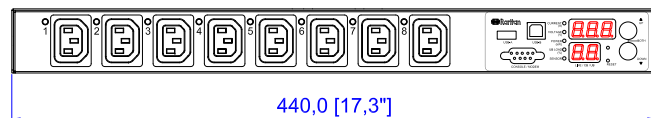

NEMA 6-15P

VIEW A

VIEW B

Rear

IEC60320 C19

NEMA 6-15P

See VIEW A

VIEW C

TOP

See VIEW B

Front

440,0 [17,3"]

See VIEW C

NOTES:
ALL DIMENSIONS ARE MILLIMETERS[INCHES].

		PROJECTION THIRD ANGLE	DO NOT SCALE DRAWING	TITLE: iPDU One U, Single Phase, 12A/200V-240V Input: NEMA 6-15P , Output (8)IEC320 C13
		SHEET 1 OF 1		
DRAWN :	Eva LIN	June 14, 2011	THIS DRAWING AND SPECIFICATIONS HEREIN ARE THE PROPERTY OF RARITAN, INC. AND SHALL NOT BE COPIED, REPRODUCED OR USED, IN WHOLE OR IN PART, AS THE BASIS FOR THE MANUFACTURE OR SALE OF ITEMS WITHOUT WRITTEN PERMISSION FROM RARITAN, INC. THIS DRAWING IS BASED UPON LATEST AVAILABLE INFORMATION AND IS SUBJECT TO CHANGE WITHOUT NOTICE.	
ENGINEER:	Sam_L	June 15, 2011		
APPROVED:	Kevin_C	June 21, 2011		
			DWG NO.	REV.
			MPX2-2148R	A