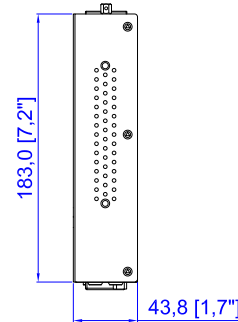

NEMA 6-15P

VIEW A

VIEW B

Rear

IEC60320 C19

NEMA 6-15P

See VIEW A

VIEW C

TOP

See VIEW B

Front

440,0 [17,3"]

See VIEW C

NOTES:
ALL DIMENSIONS ARE MILLIMETERS[INCHES].

		PROJECTION THIRD ANGLE	DO NOT SCALE DRAWING	TITLE: iPDU One U, Single Phase, 12A/200V-240V Input: NEMA 6-15P , Output (8)IEC320 C13
		SHEET 1 OF 1		
DRAWN :	Eva LIN	June 14, 2011	THIS DRAWING AND SPECIFICATIONS HEREIN ARE THE PROPERTY OF RARITAN, INC. AND SHALL NOT BE COPIED, REPRODUCED OR USED, IN WHOLE OR IN PART, AS THE BASIS FOR THE MANUFACTURE OR SALE OF ITEMS WITHOUT WRITTEN PERMISSION FROM RARITAN, INC. THIS DRAWING IS BASED UPON LATEST AVAILABLE INFORMATION AND IS SUBJECT TO CHANGE WITHOUT NOTICE.	
ENGINEER:	Sam_L	June 15, 2011		
APPROVED:	Kevin_C	June 21, 2011		
			DWG NO.	REV.
			MPX2-2148R	A