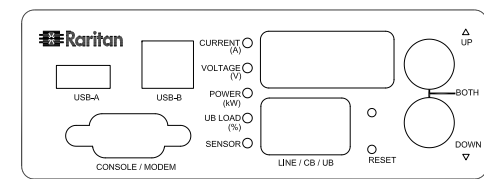

NEMA 6-15P

VIEW A

Rear

IEC60320 C19

NEMA 6-15P

See VIEW A

VIEW C

TOP

See VIEW B

Front

440,0 [17,3"]

See VIEW C

NOTES:
ALL DIMENSIONS ARE MILLIMETERS[INCHES].

		PROJECTION THIRD ANGLE	DO NOT SCALE DRAWING	TITLE: iPDU One U, Single Phase, 12A/200V-240V Input: NEMA 6-15P , Output (8)IEC320 C13
		SHEET 1 OF 1		
DRAWN :	Eva LIN	June 14, 2011	THIS DRAWING AND SPECIFICATIONS HEREIN ARE THE PROPERTY OF RARITAN, INC. AND SHALL NOT BE COPIED, REPRODUCED OR USED, IN WHOLE OR IN PART, AS THE BASIS FOR THE MANUFACTURE OR SALE OF ITEMS WITHOUT WRITTEN PERMISSION FROM RARITAN, INC. THIS DRAWING IS BASED UPON LATEST AVAILABLE INFORMATION AND IS SUBJECT TO CHANGE WITHOUT NOTICE.	
ENGINEER:	Sam_L	June 15, 2011		
APPROVED:	Kevin_C	June 21, 2011		
			DWG NO.	REV.
			MPX2-2148R	A