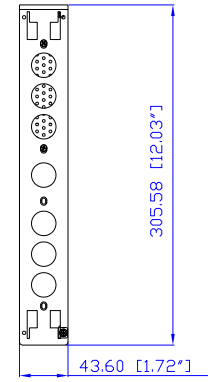

NEMA 6-15P

VIEW A

VIEW B

Rear

IEC60320 C19

NEMA 6-15P

See VIEW A

VIEW C

TOP

See VIEW B

Front

440,0 [17,3"]

See VIEW C

NOTES:
ALL DIMENSIONS ARE MILLIMETERS[INCHES].

		PROJECTION THIRD ANGLE	DO NOT SCALE DRAWING	TITLE: iPDU One U, Single Phase, 12A/200V-240V Input: NEMA 6-15P , Output (8)IEC320 C13
		SHEET 1 OF 1		
DRAWN :	Eva LIN	June 14, 2011	THIS DRAWING AND SPECIFICATIONS HEREIN ARE THE PROPERTY OF RARITAN, INC. AND SHALL NOT BE COPIED, REPRODUCED OR USED, IN WHOLE OR IN PART, AS THE BASIS FOR THE MANUFACTURE OR SALE OF ITEMS WITHOUT WRITTEN PERMISSION FROM RARITAN, INC. THIS DRAWING IS BASED UPON LATEST AVAILABLE INFORMATION AND IS SUBJECT TO CHANGE WITHOUT NOTICE.	
ENGINEER:	Sam_L	June 15, 2011		
APPROVED:	Kevin_C	June 21, 2011		
			DWG NO.	REV.
			MPX2-2148R	A