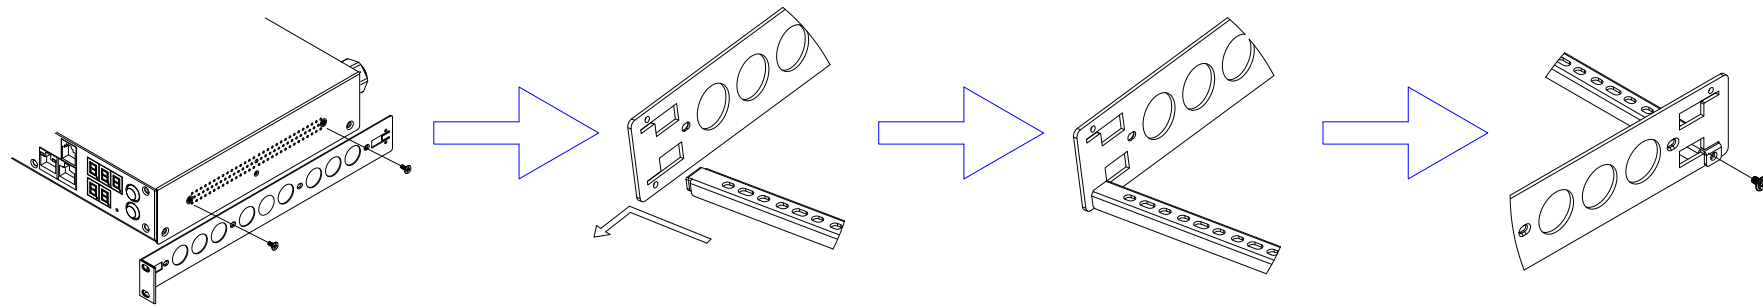

NEMA 6-15P

VIEW A

VIEW B

Rear

IEC60320 C19

NEMA 6-15P

See VIEW A

VIEW C

TOP

See VIEW B

Front

440,0 [17,3"]

See VIEW C

NOTES:
ALL DIMENSIONS ARE MILLIMETERS[INCHES].

		PROJECTION THIRD ANGLE	DO NOT SCALE DRAWING	TITLE: iPDU One U, Single Phase, 12A/200V-240V Input: NEMA 6-15P , Output (8)IEC320 C13
		SHEET 1 OF 1		
DRAWN :	Eva LIN	June 14, 2011	THIS DRAWING AND SPECIFICATIONS HEREIN ARE THE PROPERTY OF RARITAN, INC. AND SHALL NOT BE COPIED, REPRODUCED OR USED, IN WHOLE OR IN PART, AS THE BASIS FOR THE MANUFACTURE OR SALE OF ITEMS WITHOUT WRITTEN PERMISSION FROM RARITAN, INC. THIS DRAWING IS BASED UPON LATEST AVAILABLE INFORMATION AND IS SUBJECT TO CHANGE WITHOUT NOTICE.	
ENGINEER:	Sam_L	June 15, 2011		
APPROVED:	Kevin_C	June 21, 2011		
			DWG NO.	REV.
			MPX2-2148R	A