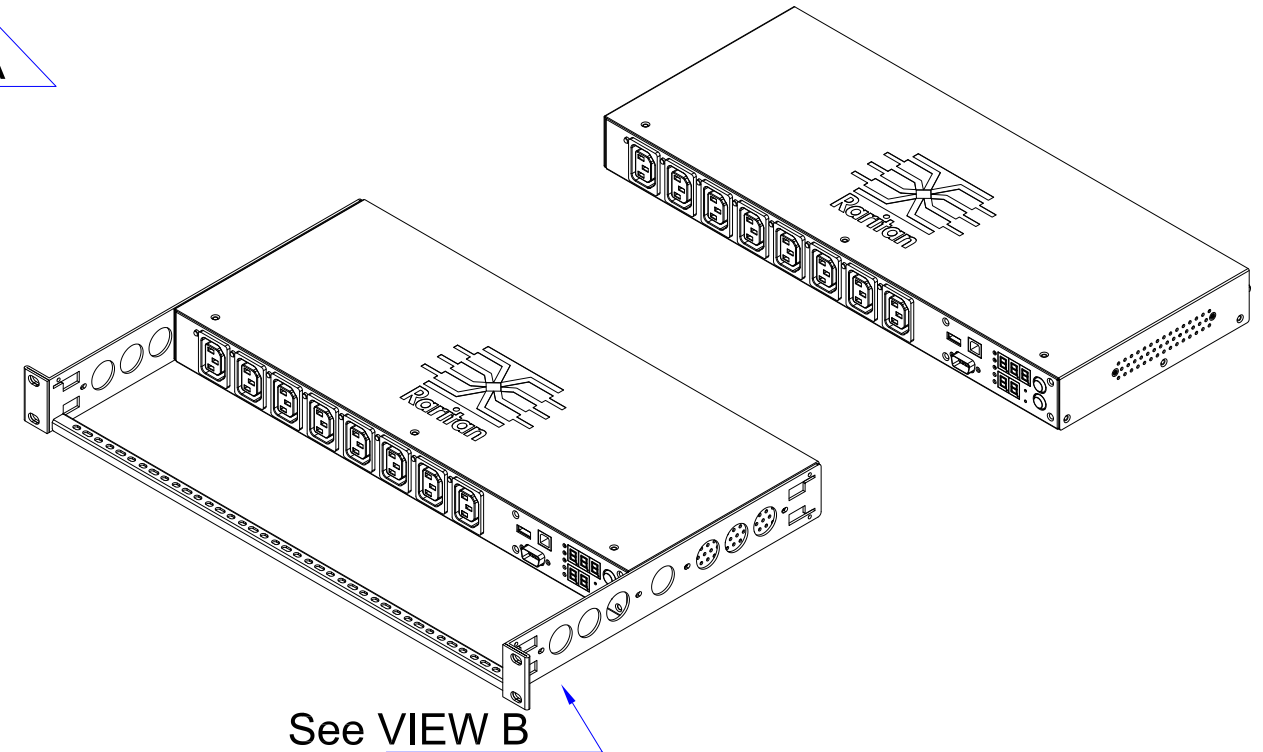

NEMA 6-15P

VIEW A

VIEW B

Rear

IEC60320 C19

NEMA 6-15P

See VIEW A

VIEW C

TOP

See VIEW B

Front

440,0 [17,3"]

See VIEW C

NOTES:
ALL DIMENSIONS ARE MILLIMETERS[INCHES].

		PROJECTION THIRD ANGLE	DO NOT SCALE DRAWING	TITLE: iPDU One U, Single Phase, 12A/200V-240V Input: NEMA 6-15P , Output (8)IEC320 C13
		SHEET 1 OF 1		
DRAWN :	Eva LIN	June 14, 2011	THIS DRAWING AND SPECIFICATIONS HEREIN ARE THE PROPERTY OF RARITAN, INC. AND SHALL NOT BE COPIED, REPRODUCED OR USED, IN WHOLE OR IN PART, AS THE BASIS FOR THE MANUFACTURE OR SALE OF ITEMS WITHOUT WRITTEN PERMISSION FROM RARITAN, INC. THIS DRAWING IS BASED UPON LATEST AVAILABLE INFORMATION AND IS SUBJECT TO CHANGE WITHOUT NOTICE.	
ENGINEER:	Sam_L	June 15, 2011		
APPROVED:	Kevin_C	June 21, 2011		
			DWG NO.	REV.
			MPX2-2148R	A