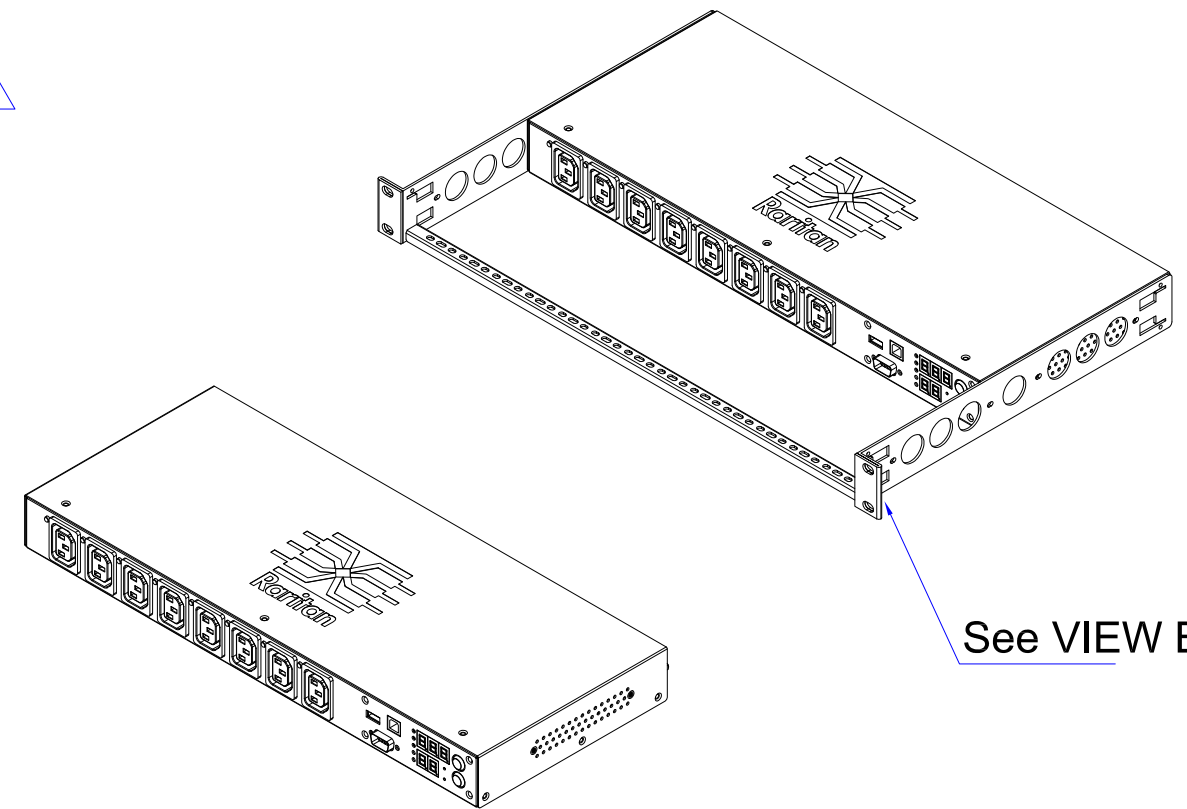

NEMA L6-15P

VIEW A

VIEW B

Rear

IEC60320 C19 NEMA L6-15P

See VIEW A

VIEW C

TOP

Front

440,0 [17,3"]

See VIEW C

See VIEW B

NOTES:  
ALL DIMENSIONS ARE MILLIMETERS[INCHES].

<p><b>Raritan</b> www.raritan.com</p>		<p>PROJECTION THIRD ANGLE</p>	DO NOT SCALE DRAWING	<p>TITLE: iPDU One U, Single Phase, 12A/200V-240V Inlet Type:IEC60320 C20 , Plug Type:NEMA L6-15P Output Type: (8)IEC320 C13</p>	
			SHEET 1 OF 1		
DRAWN : Eva LIN	Apr. 08,2014	<p>THIS DRAWING AND SPECIFICATIONS HEREIN ARE THE PROPERTY OF RARITAN, INC. AND SHALL NOT BE COPIED, REPRODUCED OR USED, IN WHOLE OR IN PART, AS THE BASIS FOR THE MANUFACTURE OR SALE OF ITEMS WITHOUT WRITTEN PERMISSION FROM RARITAN, INC. THIS DRAWING IS BASED UPON LATEST AVAILABLE INFORMATION AND IS SUBJECT TO CHANGE WITHOUT NOTICE.</p>		<p>DWG NO. <b>MPX2-2150R</b></p>	
ENGINEER: Siang_H	Apr. 08,2014				<p>REV. <b>A</b></p>
APPROVED: Kevin_C	Apr. 08,2014				