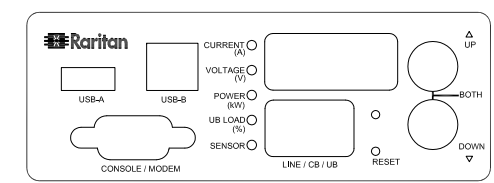

NEMA L6-15P

VIEW A

VIEW B

Rear

IEC60320 C19 NEMA L6-15P

See VIEW A

VIEW C

TOP

Front

440,0 [17,3"]

See VIEW C

See VIEW B

NOTES:  
ALL DIMENSIONS ARE MILLIMETERS[INCHES].

<p><b>Raritan</b> www.raritan.com</p>		<p>PROJECTION THIRD ANGLE</p>	DO NOT SCALE DRAWING	<p>TITLE: iPDU One U, Single Phase, 12A/200V-240V Inlet Type:IEC60320 C20 , Plug Type:NEMA L6-15P Output Type: (8)IEC320 C13</p>	
			SHEET 1 OF 1		
DRAWN : Eva LIN	Apr. 08,2014	<p>THIS DRAWING AND SPECIFICATIONS HEREIN ARE THE PROPERTY OF RARITAN, INC. AND SHALL NOT BE COPIED, REPRODUCED OR USED, IN WHOLE OR IN PART, AS THE BASIS FOR THE MANUFACTURE OR SALE OF ITEMS WITHOUT WRITTEN PERMISSION FROM RARITAN, INC. THIS DRAWING IS BASED UPON LATEST AVAILABLE INFORMATION AND IS SUBJECT TO CHANGE WITHOUT NOTICE.</p>		<p>DWG NO. <b>MPX2-2150R</b></p>	
ENGINEER: Siang_H	Apr. 08,2014				<p>REV. <b>A</b></p>
APPROVED: Kevin_C	Apr. 08,2014				