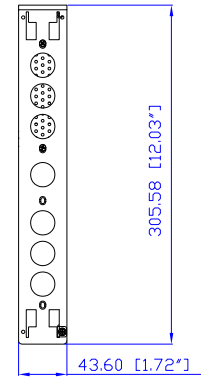

NEMA L6-15P

VIEW A

VIEW B

Rear

IEC60320 C19 NEMA L6-15P

See VIEW A

VIEW C

TOP

Front

440,0 [17,3"]

See VIEW C

See VIEW B

NOTES:  
ALL DIMENSIONS ARE MILLIMETERS[INCHES].

<p><b>Raritan</b> www.raritan.com</p>		<p>PROJECTION THIRD ANGLE</p>	DO NOT SCALE DRAWING	<p>TITLE: iPDU One U, Single Phase, 12A/200V-240V Inlet Type:IEC60320 C20 , Plug Type:NEMA L6-15P Output Type: (8)IEC320 C13</p>	
			SHEET 1 OF 1		
DRAWN : Eva LIN	Apr. 08,2014	<p>THIS DRAWING AND SPECIFICATIONS HEREIN ARE THE PROPERTY OF RARITAN, INC. AND SHALL NOT BE COPIED, REPRODUCED OR USED, IN WHOLE OR IN PART, AS THE BASIS FOR THE MANUFACTURE OR SALE OF ITEMS WITHOUT WRITTEN PERMISSION FROM RARITAN, INC. THIS DRAWING IS BASED UPON LATEST AVAILABLE INFORMATION AND IS SUBJECT TO CHANGE WITHOUT NOTICE.</p>		<p>DWG NO. <b>MPX2-2150R</b></p>	
ENGINEER: Siang_H	Apr. 08,2014				<p>REV. <b>A</b></p>
APPROVED: Kevin_C	Apr. 08,2014				