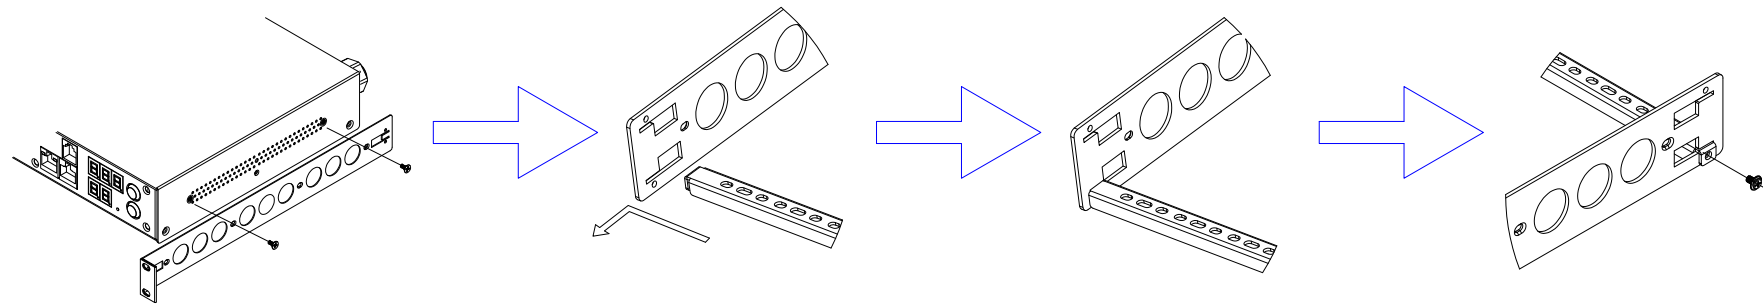

NEMA L6-15P

VIEW A

VIEW B

Rear

IEC60320 C19 NEMA L6-15P

See VIEW A

VIEW C

TOP

Front

440,0 [17,3"]

See VIEW C

See VIEW B

NOTES:  
ALL DIMENSIONS ARE MILLIMETERS[INCHES].

<p><b>Raritan</b> www.raritan.com</p>		<p>PROJECTION THIRD ANGLE</p>	DO NOT SCALE DRAWING	<p>TITLE: iPDU One U, Single Phase, 12A/200V-240V Inlet Type:IEC60320 C20 , Plug Type:NEMA L6-15P Output Type: (8)IEC320 C13</p>	
			SHEET 1 OF 1		
DRAWN : Eva LIN	Apr. 08,2014	<p>THIS DRAWING AND SPECIFICATIONS HEREIN ARE THE PROPERTY OF RARITAN, INC. AND SHALL NOT BE COPIED, REPRODUCED OR USED, IN WHOLE OR IN PART, AS THE BASIS FOR THE MANUFACTURE OR SALE OF ITEMS WITHOUT WRITTEN PERMISSION FROM RARITAN, INC. THIS DRAWING IS BASED UPON LATEST AVAILABLE INFORMATION AND IS SUBJECT TO CHANGE WITHOUT NOTICE.</p>		<p>DWG NO. <b>MPX2-2150R</b></p>	
ENGINEER: Siang_H	Apr. 08,2014				<p>REV. <b>A</b></p>
APPROVED: Kevin_C	Apr. 08,2014				