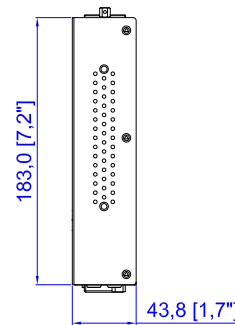

NEMA L6-15P

VIEW A

VIEW B

Rear

IEC60320 C19 NEMA L6-15P

See VIEW A

VIEW C

TOP

Front

440,0 [17,3"]

See VIEW C

See VIEW B

NOTES:  
ALL DIMENSIONS ARE MILLIMETERS[INCHES].

<p><b>Raritan</b> www.raritan.com</p>		<p>PROJECTION THIRD ANGLE</p>	DO NOT SCALE DRAWING	<p>TITLE: iPDU One U, Single Phase, 12A/200V-240V Inlet Type:IEC60320 C20 , Plug Type:NEMA L6-15P Output Type: (8)IEC320 C13</p>	
			SHEET 1 OF 1		
DRAWN : Eva LIN	Apr. 08,2014	<p>THIS DRAWING AND SPECIFICATIONS HEREIN ARE THE PROPERTY OF RARITAN, INC. AND SHALL NOT BE COPIED, REPRODUCED OR USED, IN WHOLE OR IN PART, AS THE BASIS FOR THE MANUFACTURE OR SALE OF ITEMS WITHOUT WRITTEN PERMISSION FROM RARITAN, INC. THIS DRAWING IS BASED UPON LATEST AVAILABLE INFORMATION AND IS SUBJECT TO CHANGE WITHOUT NOTICE.</p>		<p>DWG NO. <b>MPX2-2150R</b></p>	
ENGINEER: Siang_H	Apr. 08,2014				<p>REV. <b>A</b></p>
APPROVED: Kevin_C	Apr. 08,2014				