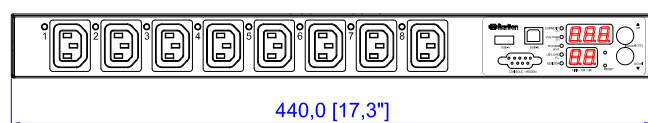

NEMA L6-15P

VIEW A

VIEW B

Rear

IEC60320 C19 NEMA L6-15P

See VIEW A

VIEW C

TOP

Front

440,0 [17,3"]

See VIEW C

See VIEW B

NOTES:  
ALL DIMENSIONS ARE MILLIMETERS[INCHES].

<p><b>Raritan</b> www.raritan.com</p>		<p>PROJECTION THIRD ANGLE</p>	DO NOT SCALE DRAWING	<p>TITLE: iPDU One U, Single Phase, 12A/200V-240V Inlet Type:IEC60320 C20 , Plug Type:NEMA L6-15P Output Type: (8)IEC320 C13</p>	
			SHEET 1 OF 1		
DRAWN : Eva LIN	Apr. 08,2014	<p>THIS DRAWING AND SPECIFICATIONS HEREIN ARE THE PROPERTY OF RARITAN, INC. AND SHALL NOT BE COPIED, REPRODUCED OR USED, IN WHOLE OR IN PART, AS THE BASIS FOR THE MANUFACTURE OR SALE OF ITEMS WITHOUT WRITTEN PERMISSION FROM RARITAN, INC. THIS DRAWING IS BASED UPON LATEST AVAILABLE INFORMATION AND IS SUBJECT TO CHANGE WITHOUT NOTICE.</p>		<p>DWG NO. <b>MPX2-2150R</b></p>	
ENGINEER: Siang_H	Apr. 08,2014				<p>REV. <b>A</b></p>
APPROVED: Kevin_C	Apr. 08,2014				