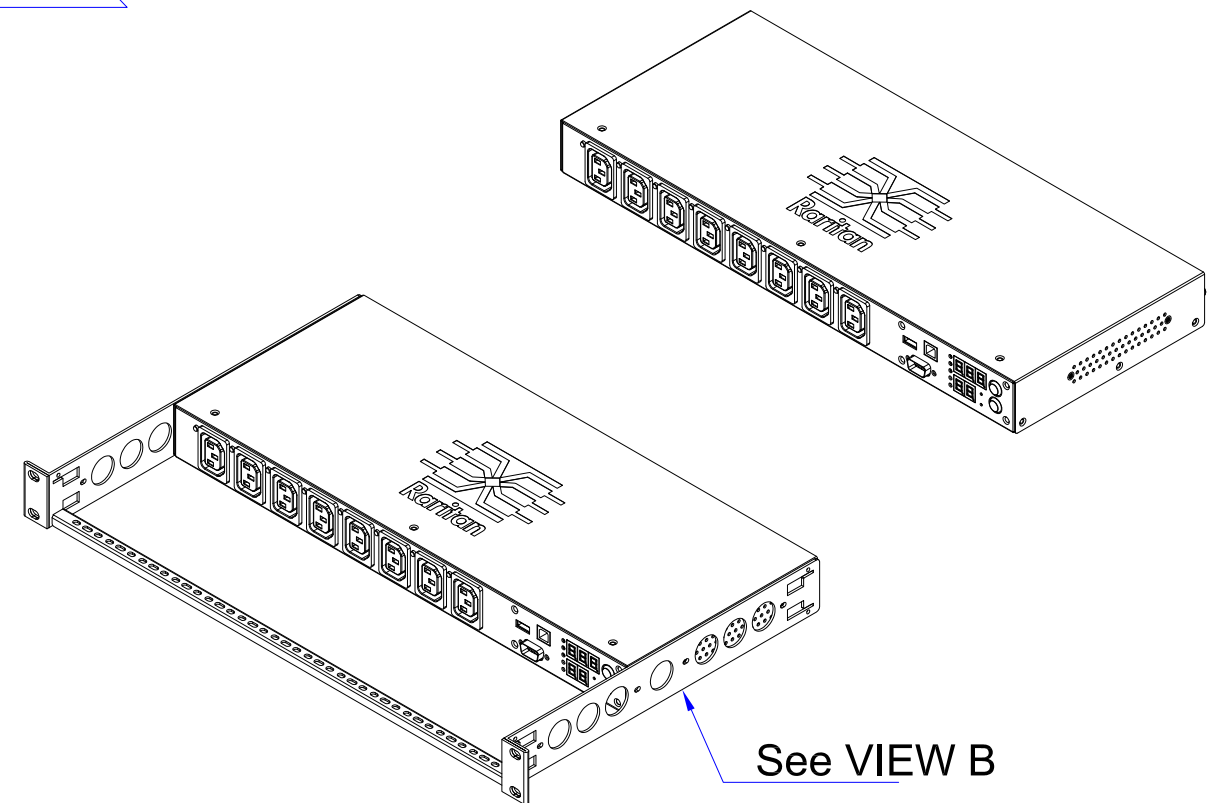

TOP

183 [7,2"]

44 [1,7"]

Front

440 [17,3"]

See VIEW C

See VIEW B

NOTES:
ALL DIMENSIONS ARE MILLIMETERS[INCHES].

 www.raritan.com		PROJECTION THIRD ANGLE	DO NOT SCALE DRAWING SHEET 1 OF 1	TITLE: iPDU One U Single Phase, 16A/200-240V Inlet Type: IEC60320 C20 Plug Type: NEMA 6-20P Outlet Type: (8) IEC320 C13
		THIS DRAWING AND SPECIFICATIONS HEREIN ARE THE PROPERTY OF RARITAN, INC. AND SHALL NOT BE COPIED, REPRODUCED OR USED, IN WHOLE OR IN PART, AS THE BASIS FOR THE MANUFACTURE OR SALE OF ITEMS WITHOUT WRITTEN PERMISSION FROM RARITAN, INC. THIS DRAWING IS BASED UPON LATEST AVAILABLE INFORMATION AND IS SUBJECT TO CHANGE WITHOUT NOTICE.		DWG NO. MPX2-2176R REV. 0B
Drawing Maker: Eva LIN Approver: Tom_H	Mar. 22, 2016 Mar. 22, 2016			