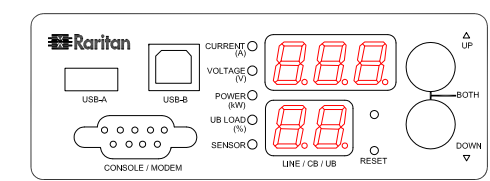

NEMA 6-20P

IEC60320 C19

NEMA 6-20P

See VIEW A

183 [7,2"]

44 [1,7"]

440 [17,3"]

See VIEW C

See VIEW B

NOTES:
ALL DIMENSIONS ARE MILLIMETERS[INCHES].

 www.raritan.com		PROJECTION THIRD ANGLE	DO NOT SCALE DRAWING SHEET 1 OF 1	TITLE: iPDU One U Single Phase, 16A/200-240V Inlet Type: IEC60320 C20 Plug Type: NEMA 6-20P Outlet Type: (8) IEC320 C13
		THIS DRAWING AND SPECIFICATIONS HEREIN ARE THE PROPERTY OF RARITAN, INC. AND SHALL NOT BE COPIED, REPRODUCED OR USED, IN WHOLE OR IN PART, AS THE BASIS FOR THE MANUFACTURE OR SALE OF ITEMS WITHOUT WRITTEN PERMISSION FROM RARITAN, INC. THIS DRAWING IS BASED UPON LATEST AVAILABLE INFORMATION AND IS SUBJECT TO CHANGE WITHOUT NOTICE.		DWG NO. MPX2-2176R REV. 0B
Drawing Maker: Eva LIN Approver: Tom_H	Mar. 22, 2016 Mar. 22, 2016