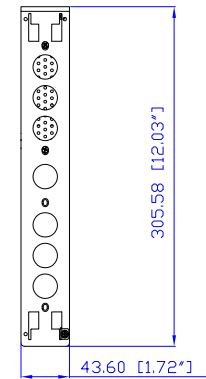

NEMA 6-20P

VIEW A

VIEW B

Rear

IEC60320 C19

NEMA 6-20P

See VIEW A

VIEW C

TOP

183 [7,2"]

44 [1,7"]

Front

440 [17,3"]

See VIEW C

See VIEW B

NOTES:
ALL DIMENSIONS ARE MILLIMETERS[INCHES].

 www.raritan.com		PROJECTION THIRD ANGLE	DO NOT SCALE DRAWING SHEET 1 OF 1	TITLE: iPDU One U Single Phase, 16A/200-240V Inlet Type: IEC60320 C20 Plug Type: NEMA 6-20P Outlet Type: (8) IEC320 C13
		THIS DRAWING AND SPECIFICATIONS HEREIN ARE THE PROPERTY OF RARITAN, INC. AND SHALL NOT BE COPIED, REPRODUCED OR USED, IN WHOLE OR IN PART, AS THE BASIS FOR THE MANUFACTURE OR SALE OF ITEMS WITHOUT WRITTEN PERMISSION FROM RARITAN, INC. THIS DRAWING IS BASED UPON LATEST AVAILABLE INFORMATION AND IS SUBJECT TO CHANGE WITHOUT NOTICE.		DWG NO. MPX2-2176R REV. 0B
Drawing Maker: Eva LIN Approver: Tom_H	Mar. 22, 2016 Mar. 22, 2016			