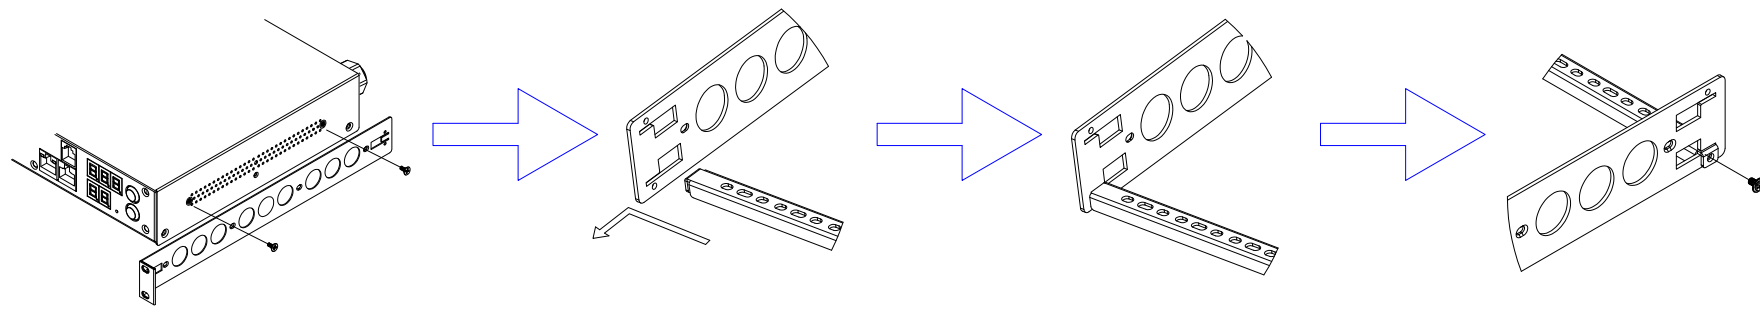

NEMA 6-20P

VIEW A

VIEW B

Rear

IEC60320 C19

NEMA 6-20P

See VIEW A

VIEW C

TOP

183 [7,2"]

44 [1,7"]

Front

440 [17,3"]

See VIEW C

See VIEW B

NOTES:
ALL DIMENSIONS ARE MILLIMETERS[INCHES].

 www.raritan.com		PROJECTION THIRD ANGLE	DO NOT SCALE DRAWING SHEET 1 OF 1	TITLE: iPDU One U Single Phase, 16A/200-240V Inlet Type: IEC60320 C20 Plug Type: NEMA 6-20P Outlet Type: (8) IEC320 C13
		THIS DRAWING AND SPECIFICATIONS HEREIN ARE THE PROPERTY OF RARITAN, INC. AND SHALL NOT BE COPIED, REPRODUCED OR USED, IN WHOLE OR IN PART, AS THE BASIS FOR THE MANUFACTURE OR SALE OF ITEMS WITHOUT WRITTEN PERMISSION FROM RARITAN, INC. THIS DRAWING IS BASED UPON LATEST AVAILABLE INFORMATION AND IS SUBJECT TO CHANGE WITHOUT NOTICE.		DWG NO. MPX2-2176R REV. 0B
Drawing Maker: Eva LIN Approver: Tom_H	Mar. 22, 2016 Mar. 22, 2016			