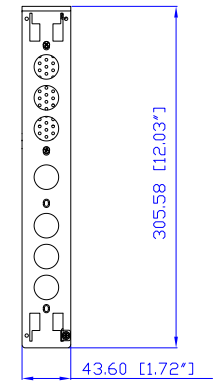

Clipsal 56P320F

VIEW A

VIEW B

Rear

VIEW C

TOP

Front

NOTES:
ALL DIMENSIONS ARE MILLIMETERS[INCHES].

<p>Raritan www.raritan.com</p>	PROJECTION THIRD ANGLE	DO NOT SCALE DRAWING	TITLE: iPDU One U, Single Phase, 20A/240V Input: Clipsal 56P320F , Output (8)IEC320 C13
	SHEET 1 OF 1		DWG NO. MPX2-2190A3R
DRAWN : Eva LIN	June 14, 2011	REV. A	
ENGINEER: Sam_L	June 15, 2011		
APPROVED: Kevin_C	June 16, 2011	<small>THIS DRAWING AND SPECIFICATIONS HEREIN ARE THE PROPERTY OF RARITAN, INC. AND SHALL NOT BE COPIED, REPRODUCED OR USED, IN WHOLE OR IN PART, AS THE BASIS FOR THE MANUFACTURE OR SALE OF ITEMS WITHOUT WRITTEN PERMISSION FROM RARITAN, INC. THIS DRAWING IS BASED UPON LATEST AVAILABLE INFORMATION AND IS SUBJECT TO CHANGE WITHOUT NOTICE.</small>	