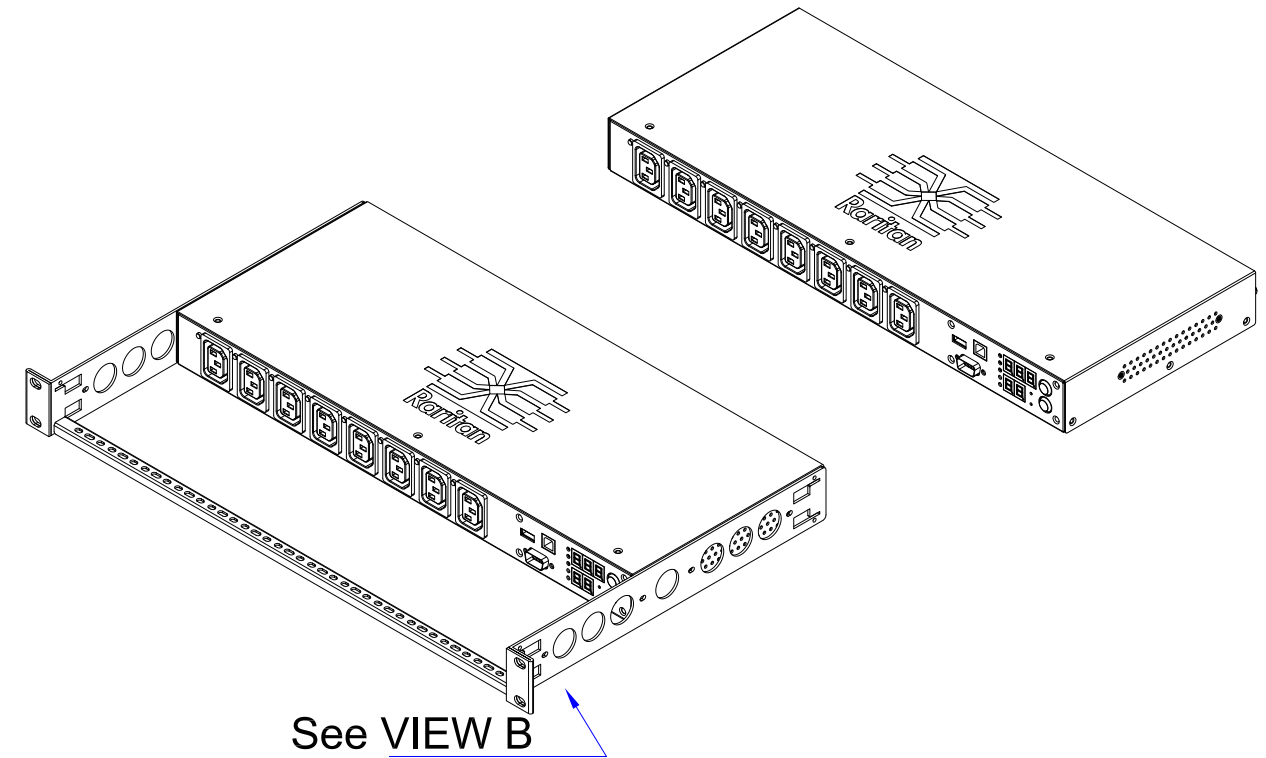

Clipsal 56P320F

VIEW A

VIEW B

Rear

VIEW C

TOP

Front

NOTES:
ALL DIMENSIONS ARE MILLIMETERS[INCHES].

<p>Raritan www.raritan.com</p>	PROJECTION THIRD ANGLE	DO NOT SCALE DRAWING	TITLE: iPDU One U, Single Phase, 20A/240V Input: Clipsal 56P320F , Output (8)IEC320 C13
	SHEET 1 OF 1		DWG NO. MPX2-2190A3R
DRAWN : Eva LIN	June 14, 2011	REV. A	
ENGINEER: Sam_L	June 15, 2011		
APPROVED: Kevin_C	June 16, 2011	<small>THIS DRAWING AND SPECIFICATIONS HEREIN ARE THE PROPERTY OF RARITAN, INC. AND SHALL NOT BE COPIED, REPRODUCED OR USED, IN WHOLE OR IN PART, AS THE BASIS FOR THE MANUFACTURE OR SALE OF ITEMS WITHOUT WRITTEN PERMISSION FROM RARITAN, INC. THIS DRAWING IS BASED UPON LATEST AVAILABLE INFORMATION AND IS SUBJECT TO CHANGE WITHOUT NOTICE.</small>	