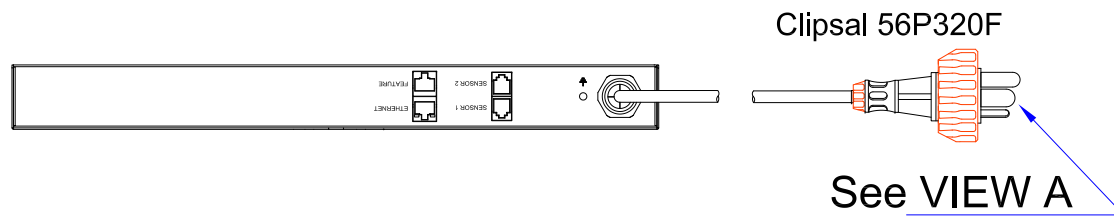

Clipsal 56P320F

VIEW A

VIEW B

Rear

VIEW C

TOP

Front

NOTES:
ALL DIMENSIONS ARE MILLIMETERS[INCHES].

<p>Raritan www.raritan.com</p>	PROJECTION THIRD ANGLE	DO NOT SCALE DRAWING	TITLE: iPDU One U, Single Phase, 20A/240V Input: Clipsal 56P320F , Output (8)IEC320 C13
	SHEET 1 OF 1		DWG NO. MPX2-2190A3R
DRAWN : Eva LIN	June 14, 2011	REV. A	
ENGINEER: Sam_L	June 15, 2011		
APPROVED: Kevin_C	June 16, 2011	<small>THIS DRAWING AND SPECIFICATIONS HEREIN ARE THE PROPERTY OF RARITAN, INC. AND SHALL NOT BE COPIED, REPRODUCED OR USED, IN WHOLE OR IN PART, AS THE BASIS FOR THE MANUFACTURE OR SALE OF ITEMS WITHOUT WRITTEN PERMISSION FROM RARITAN, INC. THIS DRAWING IS BASED UPON LATEST AVAILABLE INFORMATION AND IS SUBJECT TO CHANGE WITHOUT NOTICE.</small>	