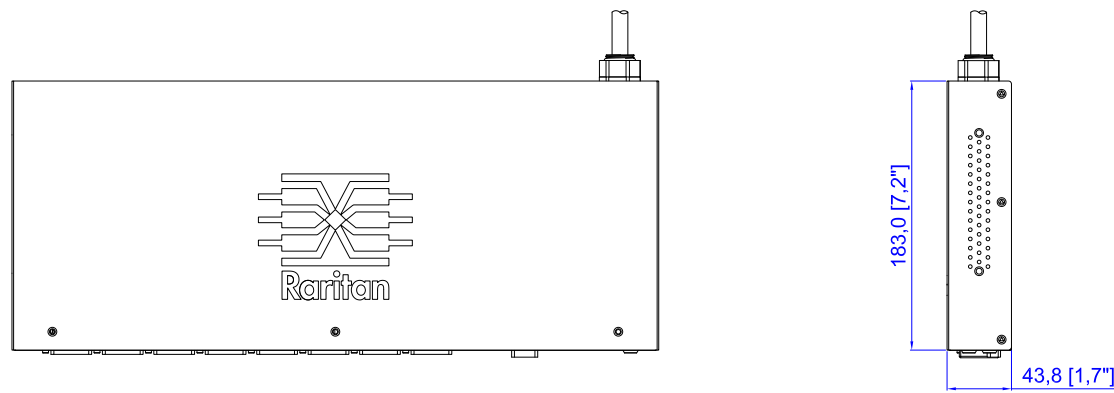

Clipsal 56P320F

VIEW A

VIEW B

Rear

VIEW C

TOP

Front

NOTES:
ALL DIMENSIONS ARE MILLIMETERS[INCHES].

<p>Raritan www.raritan.com</p>	PROJECTION THIRD ANGLE	DO NOT SCALE DRAWING	TITLE: iPDU One U, Single Phase, 20A/240V Input: Clipsal 56P320F , Output (8)IEC320 C13
	SHEET 1 OF 1		DWG NO. MPX2-2190A3R
DRAWN : Eva LIN	June 14, 2011	REV. A	
ENGINEER: Sam_L	June 15, 2011		
APPROVED: Kevin_C	June 16, 2011	<small>THIS DRAWING AND SPECIFICATIONS HEREIN ARE THE PROPERTY OF RARITAN, INC. AND SHALL NOT BE COPIED, REPRODUCED OR USED, IN WHOLE OR IN PART, AS THE BASIS FOR THE MANUFACTURE OR SALE OF ITEMS WITHOUT WRITTEN PERMISSION FROM RARITAN, INC. THIS DRAWING IS BASED UPON LATEST AVAILABLE INFORMATION AND IS SUBJECT TO CHANGE WITHOUT NOTICE.</small>	