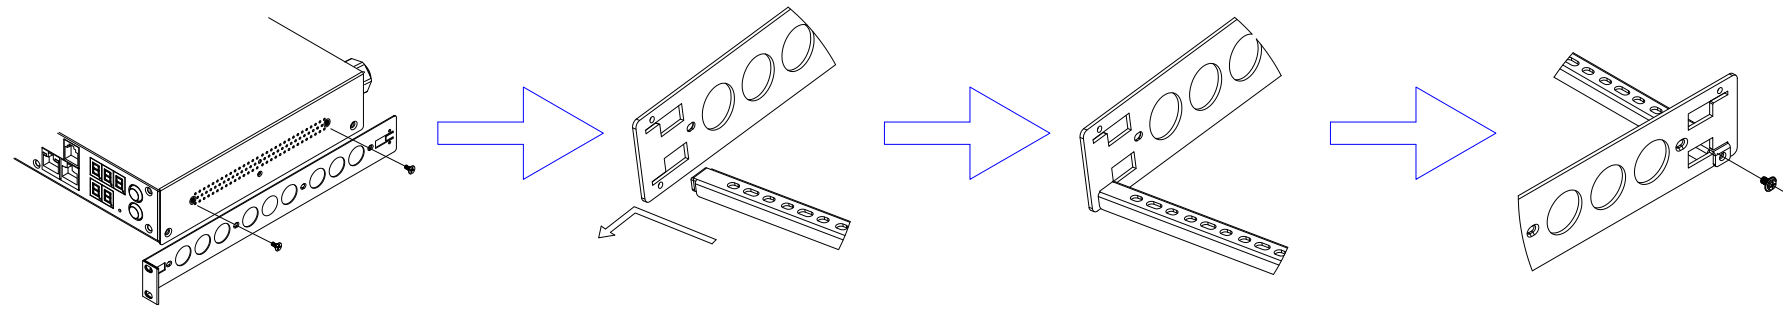

Clipsal 56P320F

VIEW A

VIEW B

Rear

VIEW C

TOP

Front

NOTES:
ALL DIMENSIONS ARE MILLIMETERS[INCHES].

<p>Raritan www.raritan.com</p>	PROJECTION THIRD ANGLE	DO NOT SCALE DRAWING	TITLE: iPDU One U, Single Phase, 20A/240V Input: Clipsal 56P320F , Output (8)IEC320 C13
	SHEET 1 OF 1		DWG NO. MPX2-2190A3R
DRAWN : Eva LIN	June 14, 2011	REV. A	
ENGINEER: Sam_L	June 15, 2011		
APPROVED: Kevin_C	June 16, 2011	<small>THIS DRAWING AND SPECIFICATIONS HEREIN ARE THE PROPERTY OF RARITAN, INC. AND SHALL NOT BE COPIED, REPRODUCED OR USED, IN WHOLE OR IN PART, AS THE BASIS FOR THE MANUFACTURE OR SALE OF ITEMS WITHOUT WRITTEN PERMISSION FROM RARITAN, INC. THIS DRAWING IS BASED UPON LATEST AVAILABLE INFORMATION AND IS SUBJECT TO CHANGE WITHOUT NOTICE.</small>	