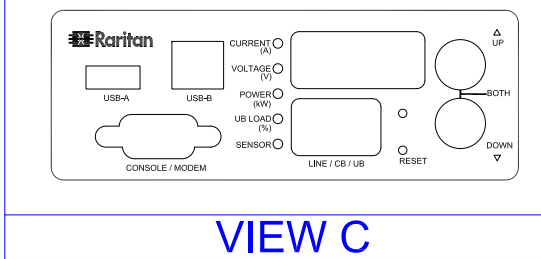

Clipsal 56P320F

VIEW A

VIEW B

Rear

VIEW C

TOP

Front

NOTES:
ALL DIMENSIONS ARE MILLIMETERS[INCHES].

<p>Raritan www.raritan.com</p>	PROJECTION THIRD ANGLE	DO NOT SCALE DRAWING	TITLE: iPDU One U, Single Phase, 20A/240V Input: Clipsal 56P320F , Output (8)IEC320 C13
	SHEET 1 OF 1		DWG NO. MPX2-2190A3R
DRAWN : Eva LIN	June 14, 2011	REV. A	
ENGINEER: Sam_L	June 15, 2011		
APPROVED: Kevin_C	June 16, 2011	<small>THIS DRAWING AND SPECIFICATIONS HEREIN ARE THE PROPERTY OF RARITAN, INC. AND SHALL NOT BE COPIED, REPRODUCED OR USED, IN WHOLE OR IN PART, AS THE BASIS FOR THE MANUFACTURE OR SALE OF ITEMS WITHOUT WRITTEN PERMISSION FROM RARITAN, INC. THIS DRAWING IS BASED UPON LATEST AVAILABLE INFORMATION AND IS SUBJECT TO CHANGE WITHOUT NOTICE.</small>	