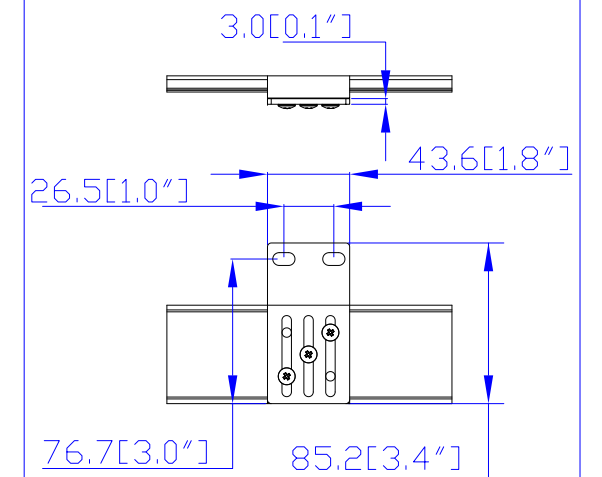

Clipsal 56PA320

VIEW A

VIEW B

VIEW C

Option 1.

Option 2.

Option 3.

VIEW D

NOTES:  
1. ALL DIMENSIONS ARE MILLIMETERS [INCHES].

DRAWN : EVA LIN June 21, 2011  
ENGINEER: Kevin\_L June 22, 2011  
APPROVED: Kevin\_C June 23, 2011

PROJECTION  
THIRD ANGLE

DO NOT SCALE DRAWING

SHEET 1 OF 1

TITLE: iPDU Zero U,  
Single Phase, 20A/240V,  
Input: Clipsal 56PA320,  
Output: (24) IEC320 C13

DWG NO.

**MPX2-2486A2**

REV.

**A**