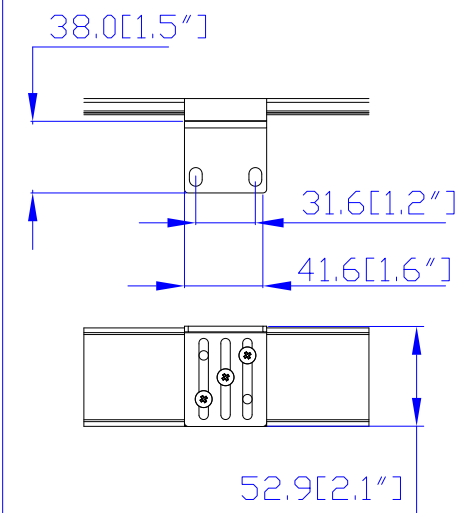

Clipsal 56PA320

VIEW A

VIEW B

VIEW C

Option 1.

Option 2.

Option 3.

VIEW D

NOTES:  
1. ALL DIMENSIONS ARE MILLIMETERS [INCHES].

DRAWN : EVA LIN June 21, 2011  
ENGINEER: Kevin\_L June 22, 2011  
APPROVED: Kevin\_C June 23, 2011

PROJECTION  
THIRD ANGLE

DO NOT SCALE DRAWING

SHEET 1 OF 1

TITLE: iPDU Zero U,  
Single Phase, 20A/240V,  
Input: Clipsal 56PA320,  
Output: (24) IEC320 C13

DWG NO.

**MPX2-2486A2**

REV.

**A**