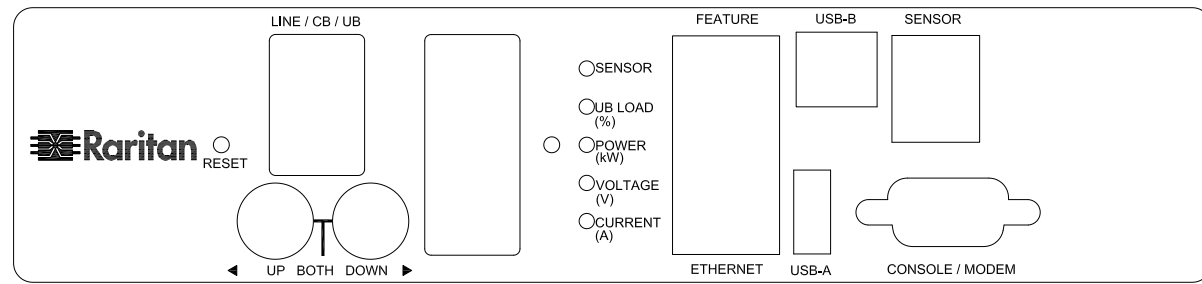

Clipsal 56PA320

VIEW A

VIEW B

VIEW C

Option 1.

Option 2.

Option 3.

VIEW D

TITLE: iPDU Zero U,  
Single Phase, 20A/240V,  
Input: Clipsal 56PA320,  
Output: (24) IEC320 C13

DWG NO.

**MPX2-2486A2**

REV.

**A**