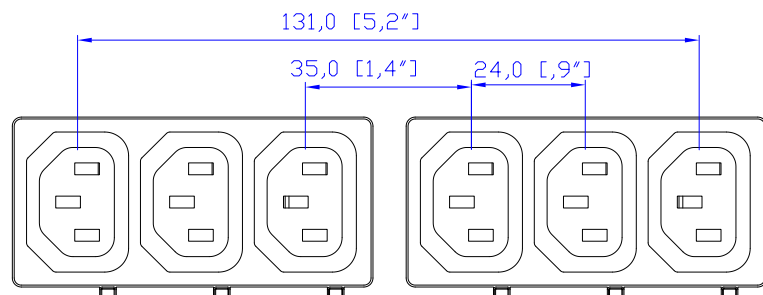

Clipsal 56PA320

VIEW A

VIEW B

VIEW C

Option 1.

Option 2.

Option 3.

VIEW D

NOTES:  
1. ALL DIMENSIONS ARE MILLIMETERS [INCHES].

DRAWN : EVA LIN June 21, 2011  
ENGINEER: Kevin\_L June 22, 2011  
APPROVED: Kevin\_C June 23, 2011

PROJECTION  
THIRD ANGLE

DO NOT SCALE DRAWING

SHEET 1 OF 1

TITLE: iPDU Zero U,  
Single Phase, 20A/240V,  
Input: Clipsal 56PA320,  
Output: (24) IEC320 C13

DWG NO.

**MPX2-2486A2**

REV.

**A**