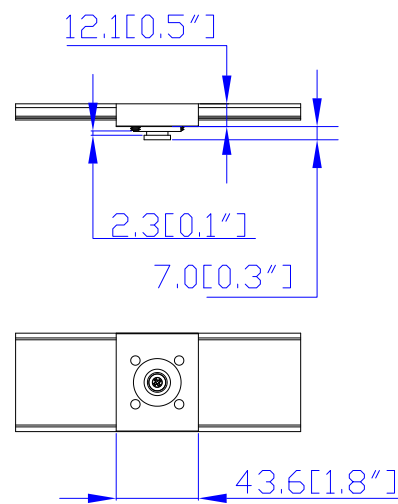

Option 1.

Option 2.

Option 3.

NOTES:
1. ALL DIMENSIONS ARE MILLIMETERS [INCHES].

DRAWN : EVA LIN June 21, 2011
ENGINEER: Kevin_L June 22, 2011
APPROVED: Kevin_C June 23, 2011

PROJECTION
THIRD ANGLE

DO NOT SCALE DRAWING

SHEET 1 OF 1

THIS DRAWING AND SPECIFICATIONS HEREIN ARE THE PROPERTY OF RARITAN, INC. AND SHALL NOT BE COPIED, REPRODUCED OR USED, IN WHOLE OR IN PART, AS THE BASIS FOR THE MANUFACTURE OR SALE OF ITEMS WITHOUT WRITTEN PERMISSION FROM RARITAN, INC. THIS DRAWING IS BASED UPON LATEST AVAILABLE INFORMATION AND IS SUBJECT TO CHANGE WITHOUT NOTICE.

TITLE: iPDU Zero U,
Single Phase, 20A/240V,
Input: Clipsal 56PA320,
Output: (24) IEC320 C13

DWG NO.

MPX2-2486A2

REV.

A