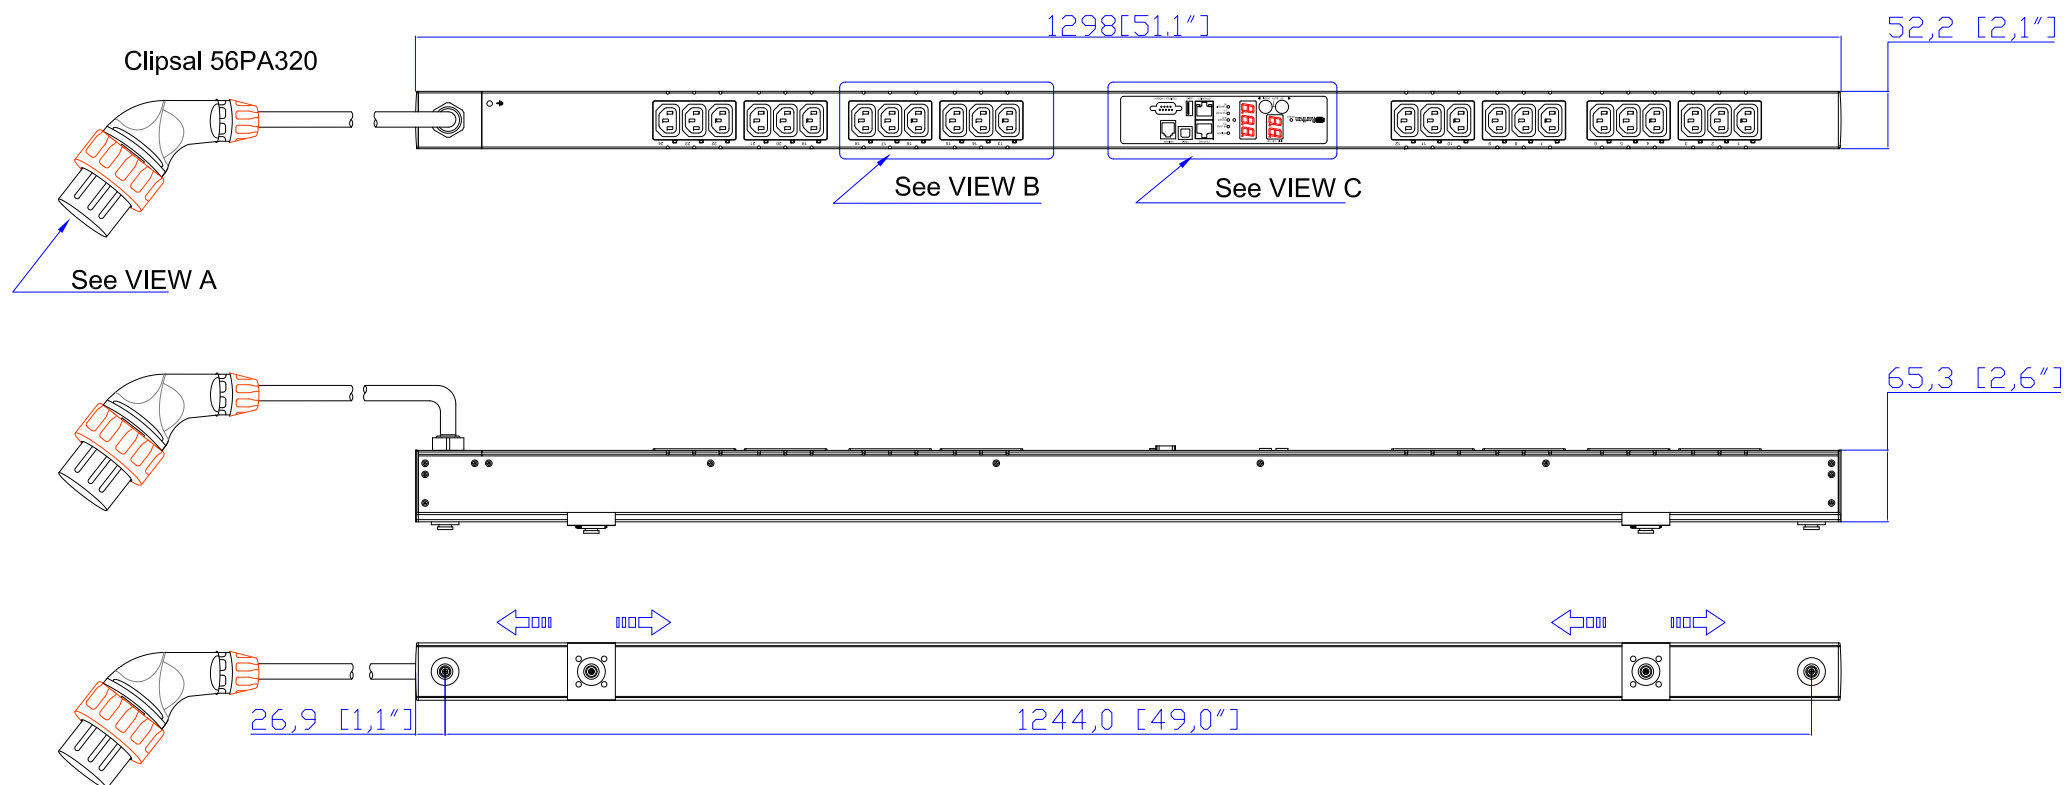

Clipsal 56PA320

VIEW A

VIEW B

VIEW C

Option 1.

Option 2.

Option 3.

VIEW D

NOTES:  
1. ALL DIMENSIONS ARE MILLIMETERS [INCHES].

DRAWN : EVA LIN June 21, 2011  
ENGINEER: Kevin\_L June 22, 2011  
APPROVED: Kevin\_C June 23, 2011

PROJECTION  
THIRD ANGLE

DO NOT SCALE DRAWING

SHEET 1 OF 1

TITLE: iPDU Zero U,  
Single Phase, 20A/240V,  
Input: Clipsal 56PA320,  
Output: (24) IEC320 C13

DWG NO.

**MPX2-2486A2**

REV.

**A**