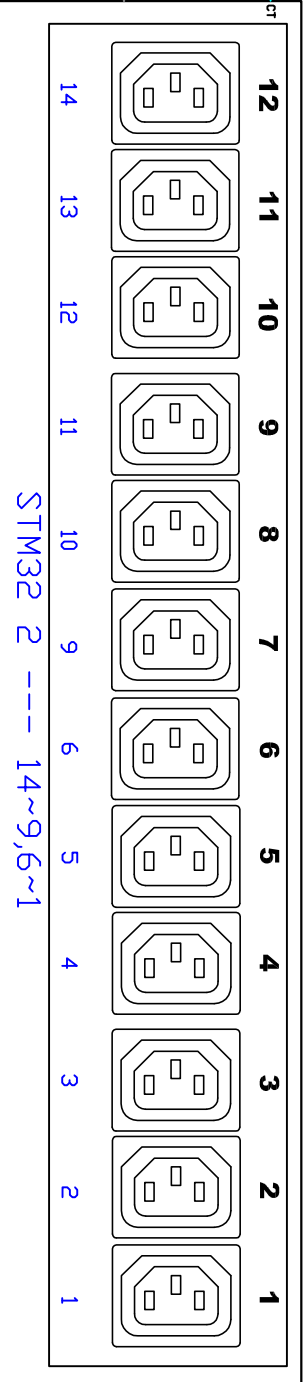

CIRCUIT 1

CIRCUIT 2

 www.raritan.com		 PROJECTION THIRD ANGLE	DO NOT SCALE DRAWING SHEET 1 OF 1	TITLE: iPDU 0U, Metered & Switched, Single phase 24A / 100 ~120V Input : NEMA L5-30P Output : (24) CT3	DWG NO. TPX2-2492

REV. **A**