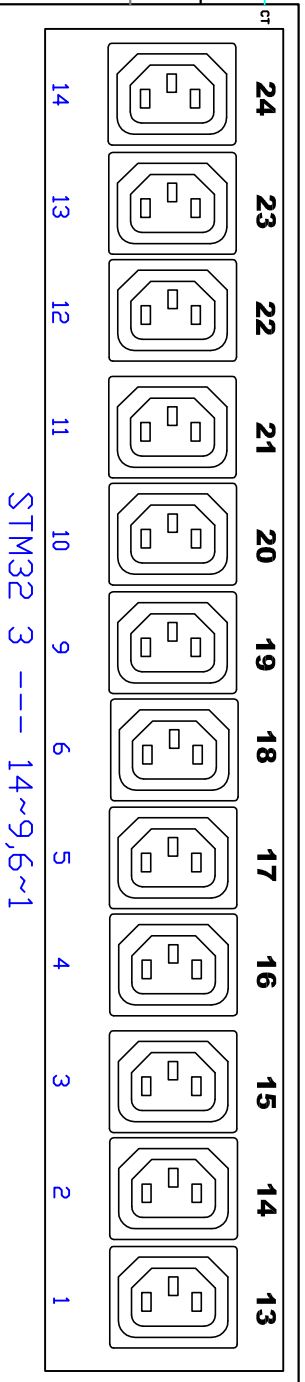

CIRCUIT 1

CIRCUIT 2

 www.raritan.com		 PROJECTION THIRD ANGLE	DO NOT SCALE DRAWING SHEET 1 OF 1	TITLE: iPDU 0U, Metered & Switched, Single phase 24A / 100 ~120V Input : NEMA L5-30P Output : (24) CT3	DWG NO. TPX2-2492

REV. **A**