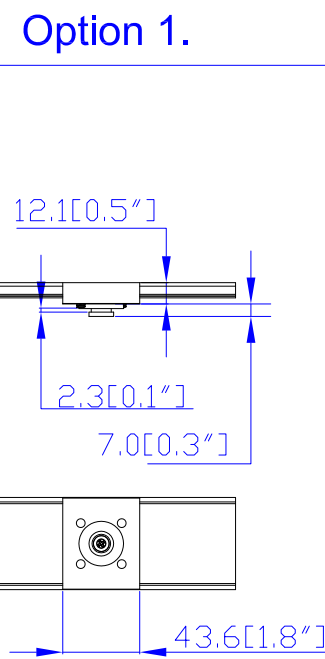

VIEW A

VIEW B

Option 1.

Option 2.

Option 3.

VIEW C

NOTES:
1. ALL DIMENSIONS ARE MILLIMETERS [INCHES].

 www.raritan.com		 PROJECTION THIRD ANGLE	DO NOT SCALE DRAWING		TITLE: iPDU Zero U, Single phase 32A/200-240V Plug Type : 32A Cord (CE) Output Type : (24)IEC320 C13
			SHEET 1 OF 1		
DRAWN :	EVA LIN	May 08, 2014	<small>THIS DRAWING AND SPECIFICATIONS HEREIN ARE THE PROPERTY OF RARITAN, INC. AND SHALL NOT BE COPIED, REPRODUCED OR USED, IN WHOLE OR IN PART, AS THE BASIS FOR THE MANUFACTURE OR SALE OF ITEMS WITHOUT WRITTEN PERMISSION FROM RARITAN, INC. THIS DRAWING IS BASED UPON LATEST AVAILABLE INFORMATION AND IS SUBJECT TO CHANGE WITHOUT NOTICE.</small>		
ENGINEER:	Kenny_C	May 08, 2014			
APPROVED:	Tom_H	May 08, 2014			
			DWG NO.	MPX2-2500N	REV. A.1