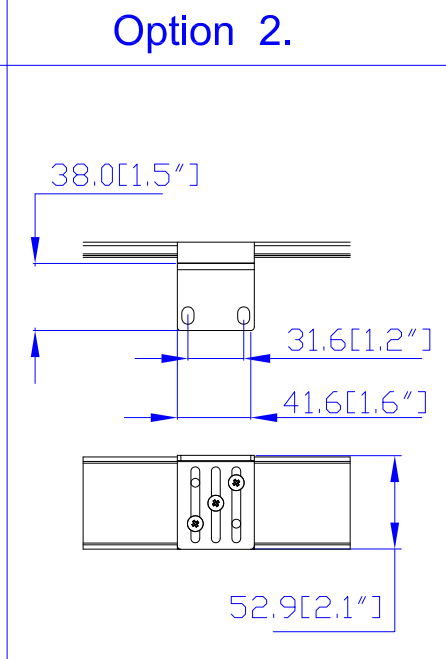

VIEW A

VIEW B

Option 1.

Option 2.

Option 3.

VIEW C

NOTES:
1. ALL DIMENSIONS ARE MILLIMETERS [INCHES].

 www.raritan.com		 PROJECTION THIRD ANGLE	DO NOT SCALE DRAWING		TITLE: iPDU Zero U, Single phase 32A/200-240V Plug Type : 32A Cord (CE) Output Type : (24)IEC320 C13
			SHEET 1 OF 1		
DRAWN :	EVA LIN	May 08, 2014	<small>THIS DRAWING AND SPECIFICATIONS HEREIN ARE THE PROPERTY OF RARITAN, INC. AND SHALL NOT BE COPIED, REPRODUCED OR USED, IN WHOLE OR IN PART, AS THE BASIS FOR THE MANUFACTURE OR SALE OF ITEMS WITHOUT WRITTEN PERMISSION FROM RARITAN, INC. THIS DRAWING IS BASED UPON LATEST AVAILABLE INFORMATION AND IS SUBJECT TO CHANGE WITHOUT NOTICE.</small>		
ENGINEER:	Kenny_C	May 08, 2014			
APPROVED:	Tom_H	May 08, 2014			
			DWG NO.	MPX2-2500N	REV. A.1