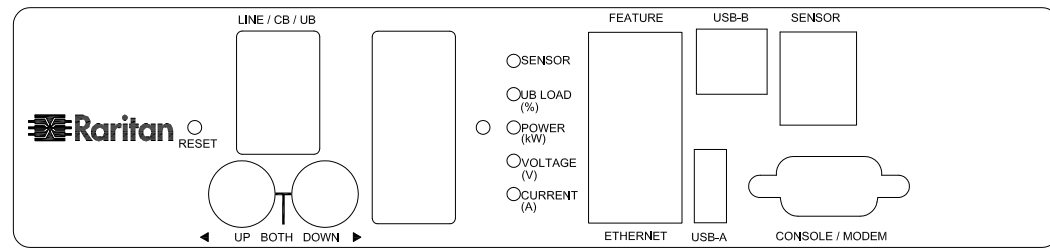

VIEW A

VIEW B

Option 1.

Option 2.

Option 3.

VIEW C

NOTES:
1. ALL DIMENSIONS ARE MILLIMETERS [INCHES].

 www.raritan.com		 PROJECTION THIRD ANGLE	DO NOT SCALE DRAWING		TITLE: iPDU Zero U, Single phase 32A/200-240V Plug Type : 32A Cord (CE) Output Type : (24)IEC320 C13
			SHEET 1 OF 1		
DRAWN :	EVA LIN	May 08, 2014	<small>THIS DRAWING AND SPECIFICATIONS HEREIN ARE THE PROPERTY OF RARITAN, INC. AND SHALL NOT BE COPIED, REPRODUCED OR USED, IN WHOLE OR IN PART, AS THE BASIS FOR THE MANUFACTURE OR SALE OF ITEMS WITHOUT WRITTEN PERMISSION FROM RARITAN, INC. THIS DRAWING IS BASED UPON LATEST AVAILABLE INFORMATION AND IS SUBJECT TO CHANGE WITHOUT NOTICE.</small>		
ENGINEER:	Kenny_C	May 08, 2014			
APPROVED:	Tom_H	May 08, 2014			
			DWG NO.	MPX2-2500N	REV. A.1