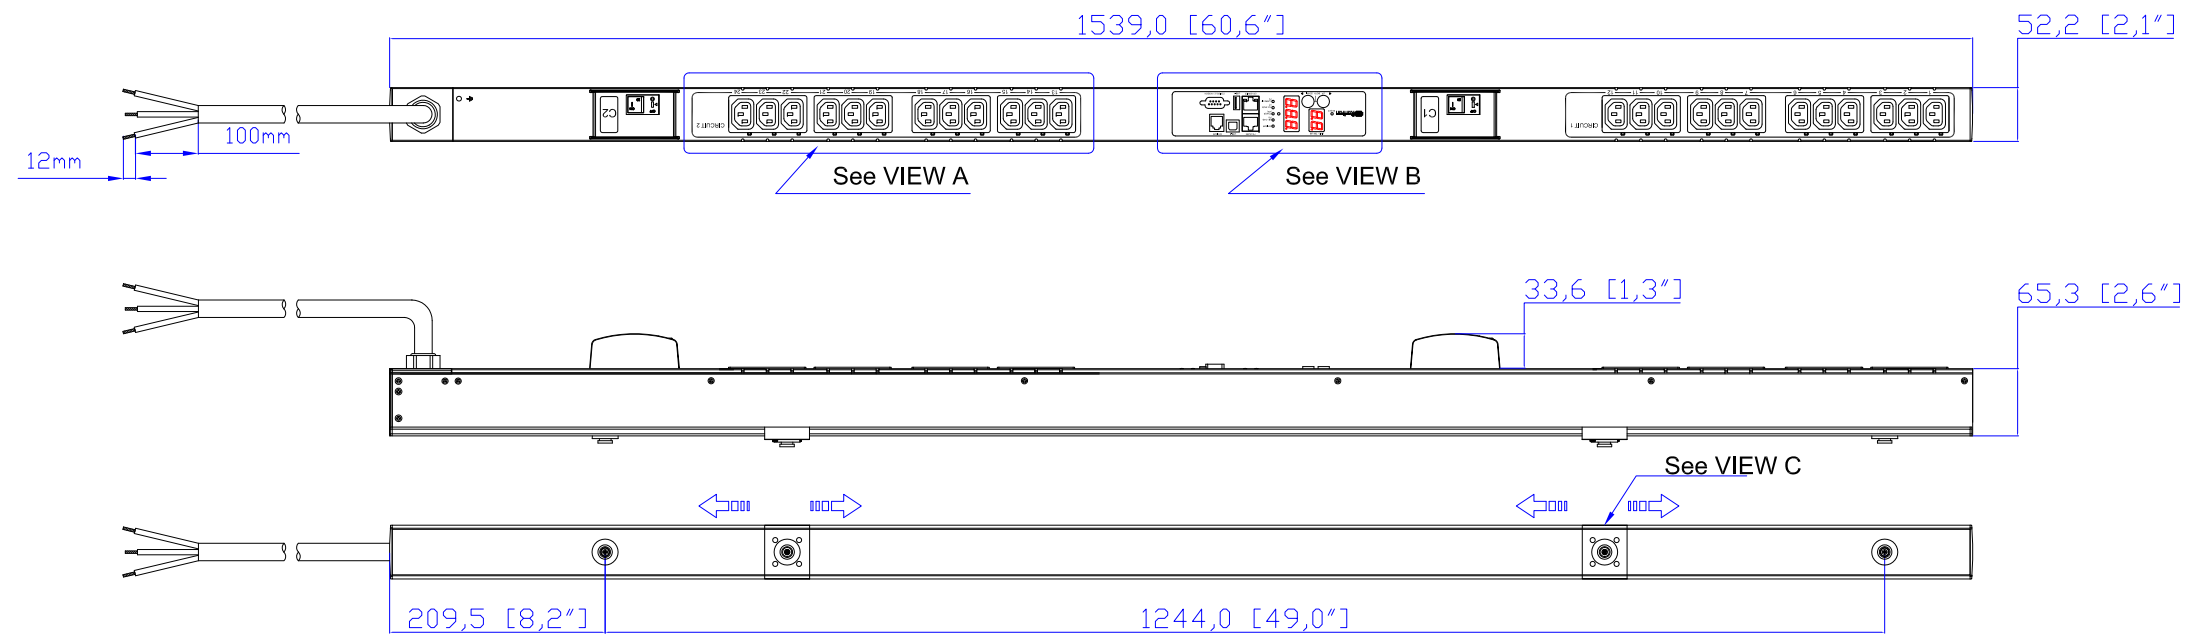

VIEW A

VIEW B

Option 1.

Option 2.

Option 3.

VIEW C

NOTES:
1. ALL DIMENSIONS ARE MILLIMETERS [INCHES].

 www.raritan.com		 PROJECTION THIRD ANGLE	DO NOT SCALE DRAWING		TITLE: iPDU Zero U, Single phase 32A/200-240V Plug Type : 32A Cord (CE) Output Type : (24)IEC320 C13
			SHEET 1 OF 1		
DRAWN :	EVA LIN	May 08, 2014	<small>THIS DRAWING AND SPECIFICATIONS HEREIN ARE THE PROPERTY OF RARITAN, INC. AND SHALL NOT BE COPIED, REPRODUCED OR USED, IN WHOLE OR IN PART, AS THE BASIS FOR THE MANUFACTURE OR SALE OF ITEMS WITHOUT WRITTEN PERMISSION FROM RARITAN, INC. THIS DRAWING IS BASED UPON LATEST AVAILABLE INFORMATION AND IS SUBJECT TO CHANGE WITHOUT NOTICE.</small>		
ENGINEER:	Kenny_C	May 08, 2014			
APPROVED:	Tom_H	May 08, 2014			
			DWG NO.	MPX2-2500N	REV. A.1