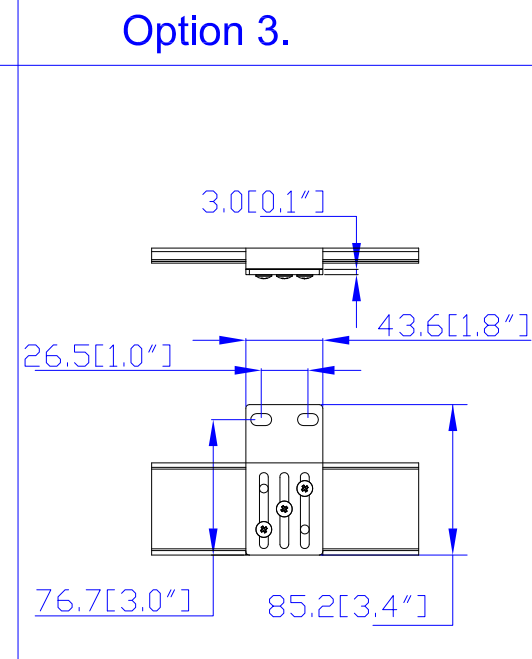

VIEW A

VIEW B

Option 1.

Option 2.

Option 3.

VIEW C

NOTES:
1. ALL DIMENSIONS ARE MILLIMETERS [INCHES].

 www.raritan.com		 PROJECTION THIRD ANGLE	DO NOT SCALE DRAWING		TITLE: iPDU Zero U, Single phase 32A/200-240V Plug Type : 32A Cord (CE) Output Type : (24)IEC320 C13
			SHEET 1 OF 1		
DRAWN :	EVA LIN	May 08, 2014	<small>THIS DRAWING AND SPECIFICATIONS HEREIN ARE THE PROPERTY OF RARITAN, INC. AND SHALL NOT BE COPIED, REPRODUCED OR USED, IN WHOLE OR IN PART, AS THE BASIS FOR THE MANUFACTURE OR SALE OF ITEMS WITHOUT WRITTEN PERMISSION FROM RARITAN, INC. THIS DRAWING IS BASED UPON LATEST AVAILABLE INFORMATION AND IS SUBJECT TO CHANGE WITHOUT NOTICE.</small>		
ENGINEER:	Kenny_C	May 08, 2014			
APPROVED:	Tom_H	May 08, 2014			
			DWG NO.	MPX2-2500N	REV. A.1