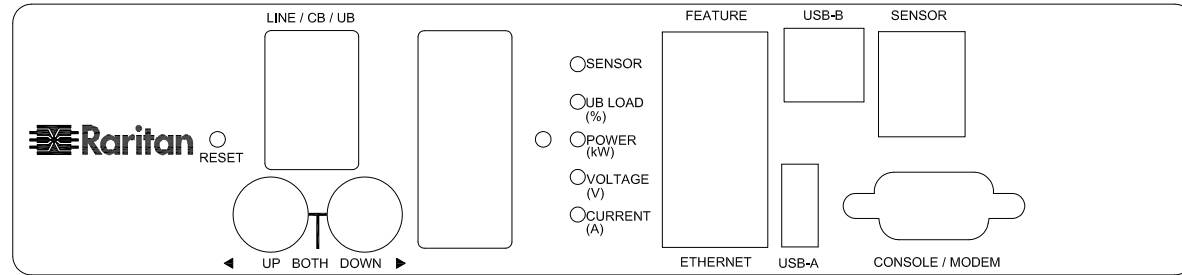

NEMA L15-20P

VIEW A

VIEW B

VIEW C

NOTES:
1. ALL DIMENSIONS ARE MILLIMETERS [INCHES].

DO NOT SCALE DRAWING
SHEET 1 OF 1

THIS DRAWING AND SPECIFICATIONS HEREIN ARE THE PROPERTY OF RARITAN, INC. AND SHALL NOT BE COPIED, REPRODUCED OR USED, IN WHOLE OR IN PART, AS THE BASIS FOR THE MANUFACTURE OR SALE OF ITEMS WITHOUT WRITTEN PERMISSION FROM RARITAN, INC. THIS DRAWING IS BASED UPON LATEST AVAILABLE INFORMATION AND IS SUBJECT TO CHANGE WITHOUT NOTICE.

TITLE:
iPDU Zero U
Three Phase, 16A/208V-240V
Plug Type: NEMA L15-20P
Outlet Type: (21)C13 & (3)C19

DWG NO. **MPX2-2511**

REV. **A**

| | |
|----------------------|---------------|
| DRAWN : EVA Lin | June 25, 2014 |
| ENGINEER: Kenny Chen | June 25, 2014 |
| APPROVED: Tom Hsueh | June 25, 2014 |