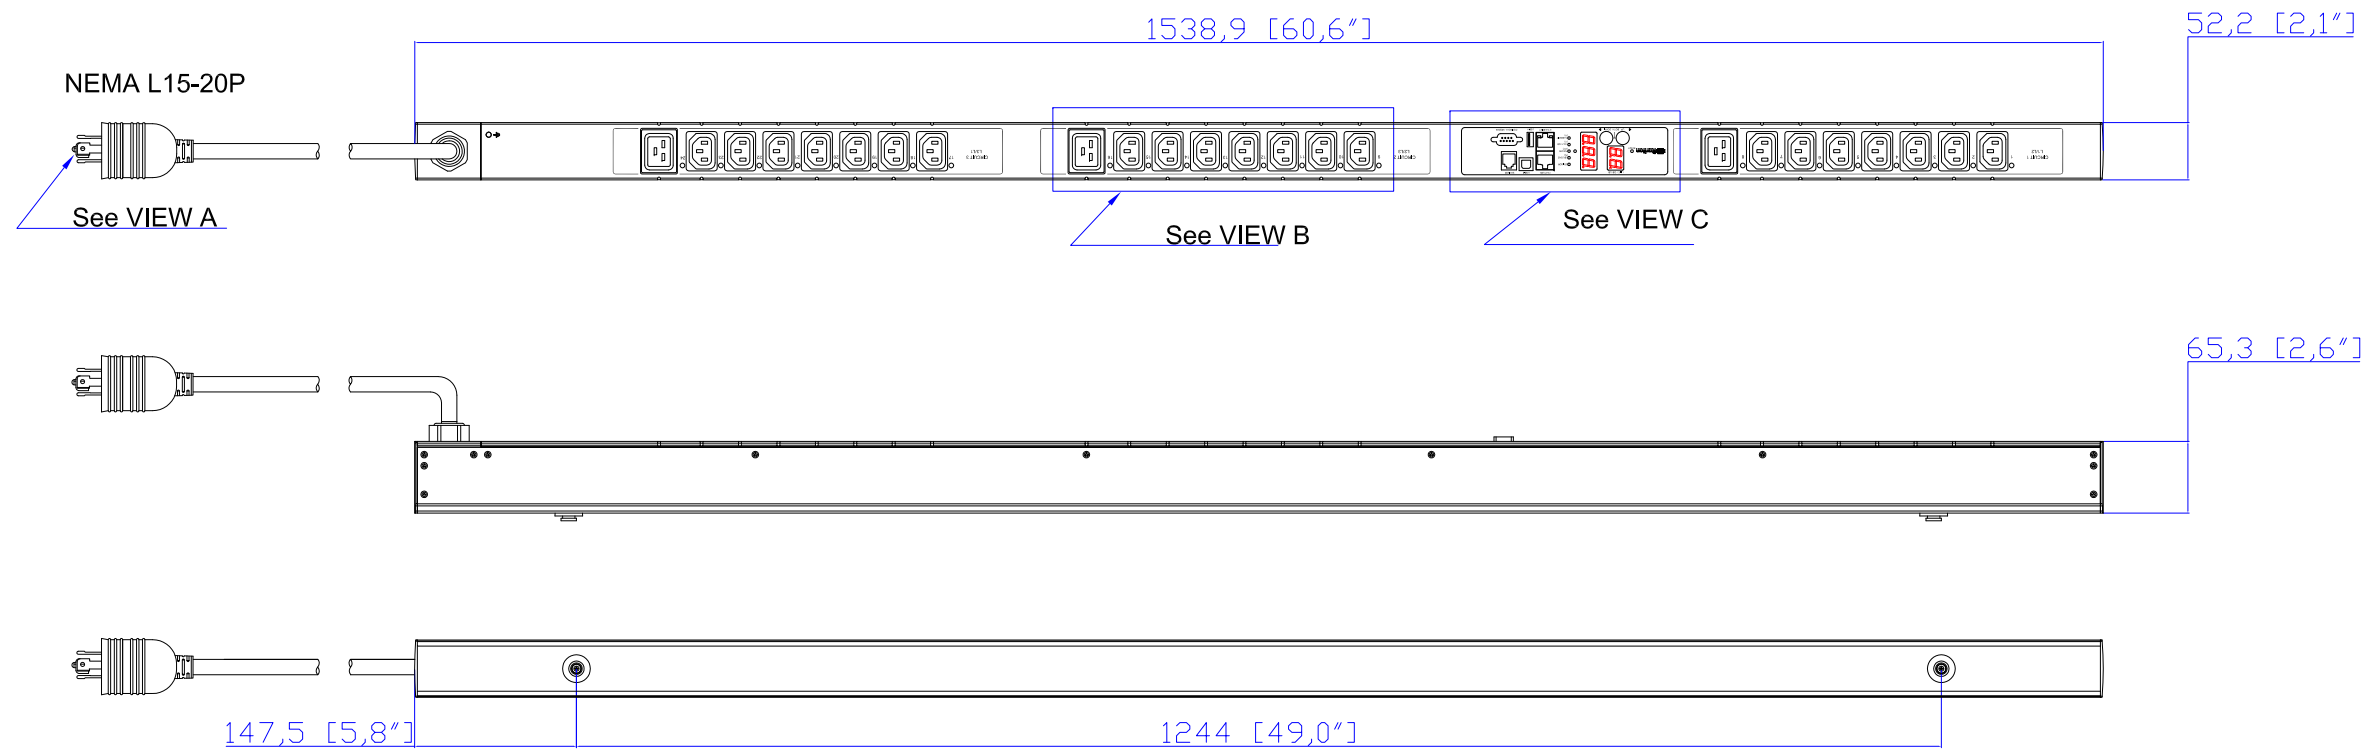

NEMA L15-20P

VIEW A

VIEW B

VIEW C

NOTES:
1. ALL DIMENSIONS ARE MILLIMETERS [INCHES].

DO NOT SCALE DRAWING
SHEET 1 OF 1

THIS DRAWING AND SPECIFICATIONS HEREIN ARE THE PROPERTY OF RARITAN, INC. AND SHALL NOT BE COPIED, REPRODUCED OR USED, IN WHOLE OR IN PART, AS THE BASIS FOR THE MANUFACTURE OR SALE OF ITEMS WITHOUT WRITTEN PERMISSION FROM RARITAN, INC. THIS DRAWING IS BASED UPON LATEST AVAILABLE INFORMATION AND IS SUBJECT TO CHANGE WITHOUT NOTICE.

TITLE:
iPDU Zero U
Three Phase, 16A/208V-240V
Plug Type: NEMA L15-20P
Outlet Type: (21)C13 & (3)C19

DWG NO. **MPX2-2511**

REV. **A**

| | |
|----------------------|---------------|
| DRAWN : EVA Lin | June 25, 2014 |
| ENGINEER: Kenny Chen | June 25, 2014 |
| APPROVED: Tom Hsueh | June 25, 2014 |