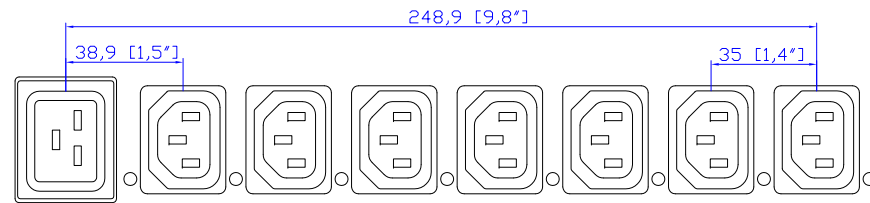

NEMA L15-20P

VIEW A

VIEW B

VIEW C

NOTES:
1. ALL DIMENSIONS ARE MILLIMETERS [INCHES].

DO NOT SCALE DRAWING
SHEET 1 OF 1

THIS DRAWING AND SPECIFICATIONS HEREIN ARE THE PROPERTY OF RARITAN, INC. AND SHALL NOT BE COPIED, REPRODUCED OR USED, IN WHOLE OR IN PART, AS THE BASIS FOR THE MANUFACTURE OR SALE OF ITEMS WITHOUT WRITTEN PERMISSION FROM RARITAN, INC. THIS DRAWING IS BASED UPON LATEST AVAILABLE INFORMATION AND IS SUBJECT TO CHANGE WITHOUT NOTICE.

TITLE:
iPDU Zero U
Three Phase, 16A/208V-240V
Plug Type: NEMA L15-20P
Outlet Type: (21)C13 & (3)C19

DWG NO. **MPX2-2511**

REV. **A**

| | |
|----------------------|---------------|
| DRAWN : EVA Lin | June 25, 2014 |
| ENGINEER: Kenny Chen | June 25, 2014 |
| APPROVED: Tom Hsueh | June 25, 2014 |