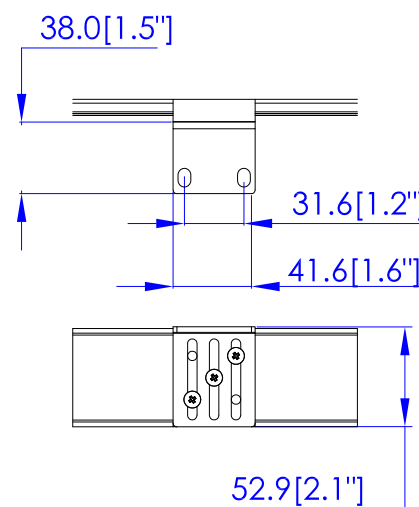

NEMA L15-30P
VIEW A

VIEW B

VIEW C

Option 1.

Option 2.

Option 3.

VIEW D

NOTES:
1. ALL DIMENSIONS ARE MILLIMETERS [INCHES].

TITLE: iPDU Zero U
Three Phase, 24A/208-240V
Plug Type: NEMA L15-30P
Outlet Type: IEC320 C13 (36)

DWG NO. **MPX2-2702U**

REV. **0A**