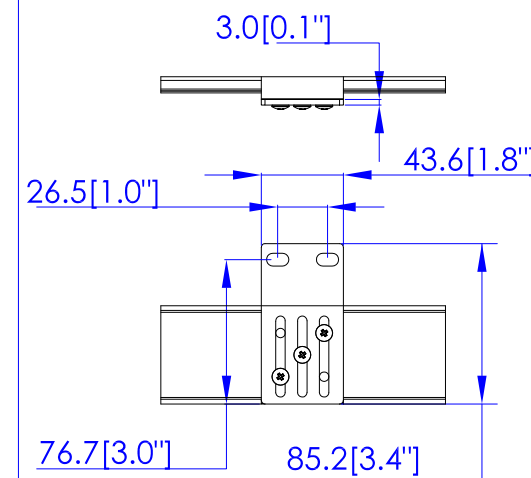

NEMA L15-30P
VIEW A

VIEW B

VIEW C

Option 1.

Option 2.

Option 3.

VIEW D

NOTES:
1. ALL DIMENSIONS ARE MILLIMETERS [INCHES].

Drawing Maker: Eva Lin Jul. 01. 2016
Design Engineer: Sam_L Jul. 01. 2016
Approver: Tom_H Jul. 01. 2016

DO NOT SCALE DRAWING
SHEET 1 OF 1

THIS DRAWING AND SPECIFICATIONS HEREIN ARE THE PROPERTY OF RARITAN, Inc. AND SHALL NOT BE COPIED, REPRODUCED OR USED, IN WHOLE OR IN PART, AS THE BASIS FOR THE MANUFACTURE OR SALE OF ITEMS WITHOUT WRITTEN PERMISSION FROM RARITAN, Inc. THIS DRAWING IS BASED UPON LATEST AVAILABLE INFORMATION AND IS SUBJECT TO CHANGE WITHOUT NOTICE.

TITLE: iPDU Zero U
Three Phase, 24A/208-240V
Plug Type: NEMA L15-30P
Outlet Type: IEC320 C13 (36)

DWG NO. **MPX2-2702U**

REV. **0A**