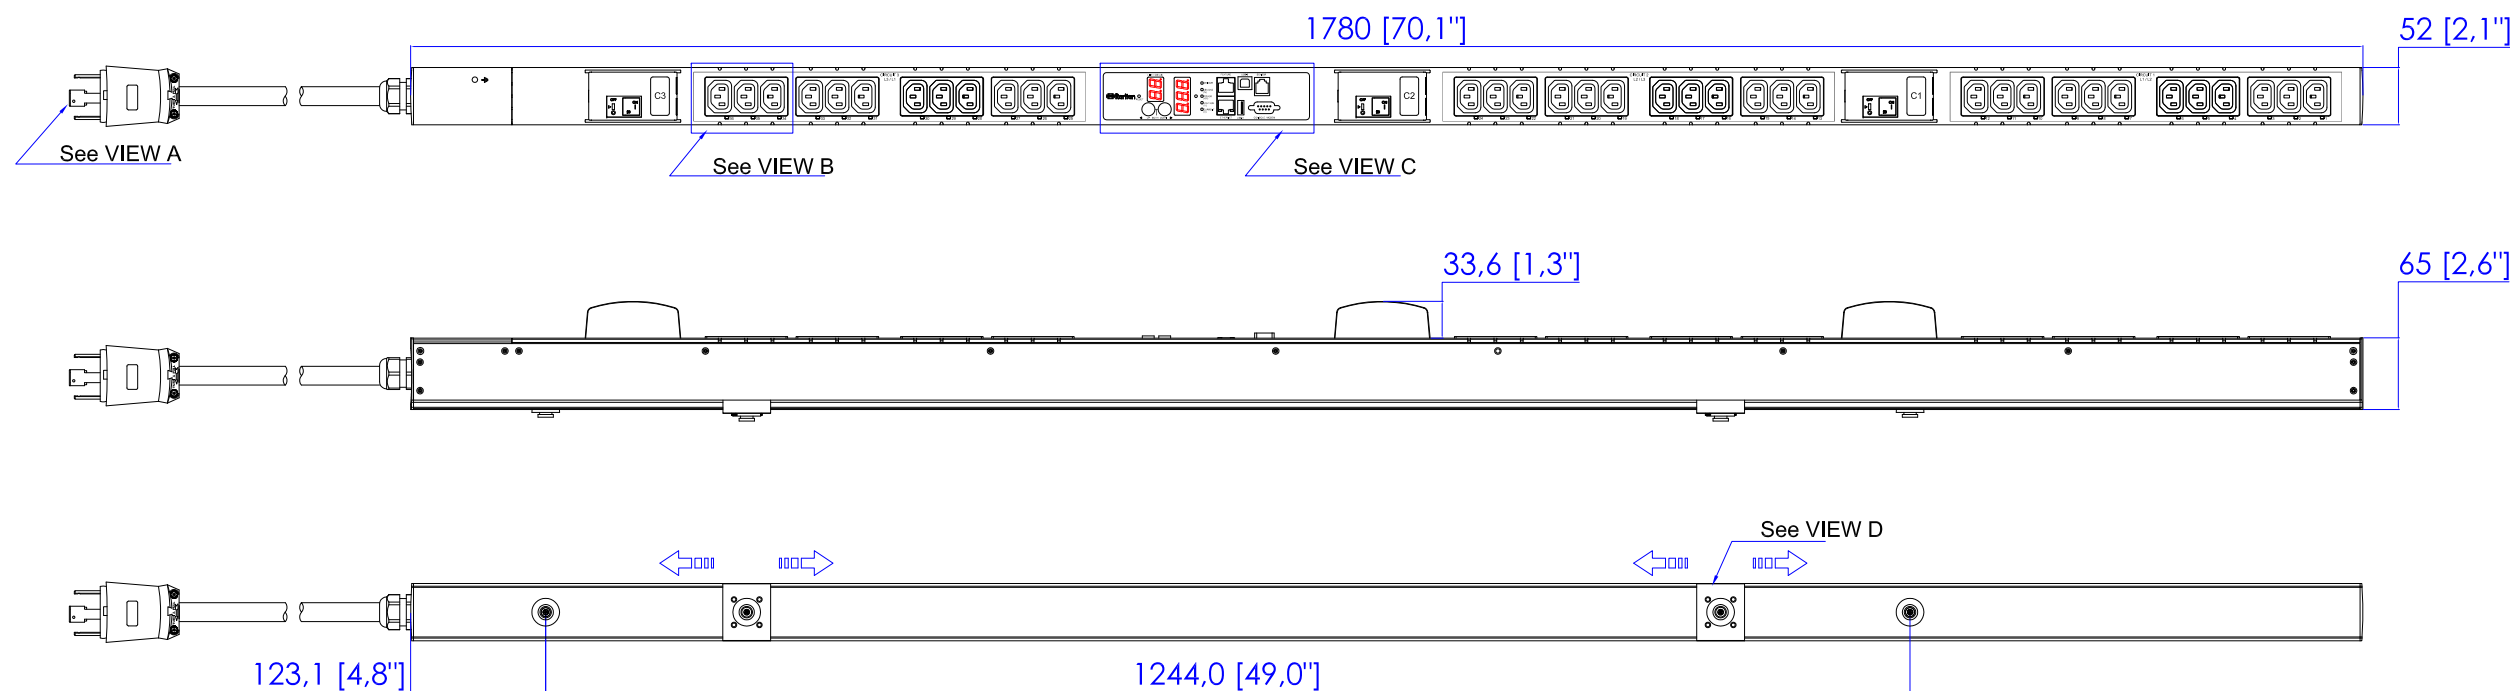

NEMA L15-30P
VIEW A

VIEW B

VIEW C

Option 1.

Option 2.

Option 3.

VIEW D

NOTES:
1. ALL DIMENSIONS ARE MILLIMETERS [INCHES].

Drawing Maker: Eva Lin Jul. 01. 2016
Design Engineer: Sam_L Jul. 01. 2016
Approver: Tom_H Jul. 01. 2016

DO NOT SCALE DRAWING
SHEET 1 OF 1

THIS DRAWING AND SPECIFICATIONS HEREIN ARE THE PROPERTY OF RARITAN, Inc. AND SHALL NOT BE COPIED, REPRODUCED OR USED, IN WHOLE OR IN PART, AS THE BASIS FOR THE MANUFACTURE OR SALE OF ITEMS WITHOUT WRITTEN PERMISSION FROM RARITAN, Inc. THIS DRAWING IS BASED UPON LATEST AVAILABLE INFORMATION AND IS SUBJECT TO CHANGE WITHOUT NOTICE.

TITLE: iPDU Zero U
Three Phase, 24A/208-240V
Plug Type: NEMA L15-30P
Outlet Type: IEC320 C13 (36)

DWG NO. **MPX2-2702U**

REV. **0A**