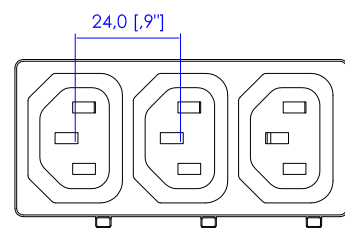

NEMA L15-30P
VIEW A

VIEW B

VIEW C

Option 1.

Option 2.

Option 3.

VIEW D

NOTES:
1. ALL DIMENSIONS ARE MILLIMETERS [INCHES].

TITLE: iPDU Zero U
Three Phase, 24A/208-240V
Plug Type: NEMA L15-30P
Outlet Type: IEC320 C13 (36)

DWG NO. **MPX2-2702U**

REV. **0A**