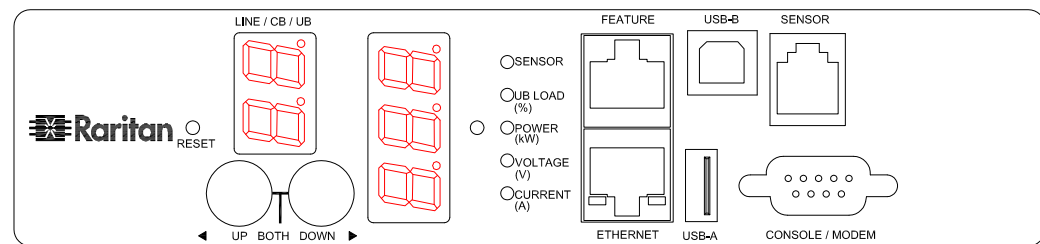

NEMA L15-30P
VIEW A

VIEW B

VIEW C

Option 1.

Option 2.

Option 3.

VIEW D

NOTES:
1. ALL DIMENSIONS ARE MILLIMETERS [INCHES].

TITLE: iPDU Zero U
Three Phase, 24A/208-240V
Plug Type: NEMA L15-30P
Outlet Type: IEC320 C13 (36)

DWG NO. **MPX2-2702U**

REV. **0A**