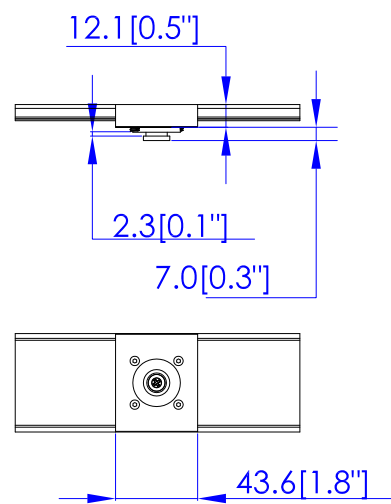

NEMA L15-30P
VIEW A

VIEW B

VIEW C

Option 1.

Option 2.

Option 3.

VIEW D

NOTES:
1. ALL DIMENSIONS ARE MILLIMETERS [INCHES].

TITLE: iPDU Zero U
Three Phase, 24A/208-240V
Plug Type: NEMA L15-30P
Outlet Type: IEC320 C13 (36)

DWG NO. **MPX2-2702U**

REV. **0A**