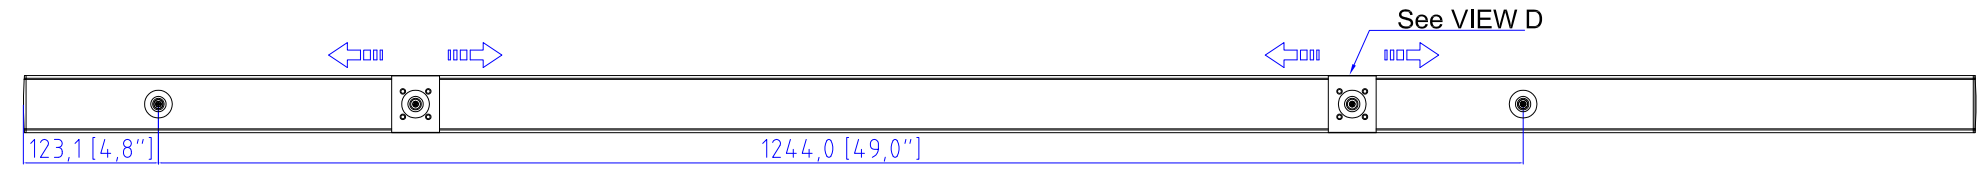

1. KST RNBS 5-5 or equivalent terminals for 10-12 AWG Wire
2. Inside diameter 5.3 mm & Outside diameter 8.8mm ring for M5 screw

Knockout size (opening): 1.109" for ϕ 3/4" flexible steel conduit cable and fitting

- NOTES:
1. INSTALLATION SHALL COMPLY WITH ALL APPLICABLE NATIONAL, STATE AND LOCAL CODES.
 2. PLEASE REFER TO PRODUCT DOCUMENTATION FOR FURTHER INFORMATION.
 3. UNLESS OTHERWISE SPECIFIED, ALL DIMENSIONS ARE IN MILLIMETERS (INCHES).
 4. MOUNTING BUTTON IS AN ALTERNATIVE MOUNTING METHOD TO THE TOOLLESS MOUNT FOR 3RD PARTY ENCLOSURE. BUTTON IS PROVIDED WITH THE UNIT. DETAILED INSTALLATION INSTRUCTIONS CAN BE FOUND IN THE PROVIDED MANUAL.
 5. BRACKET KITS TO MOUNT TO SPECIFIC 3RD PARTY ENCLOSURES ARE AVAILABLE AS OPTIONS.
 6. LENGTH OF THE CORD IS 3000MM +/- 70MM
 7. DIMENSION TOLERANCE: LENGTH +/- 3MM, WIDTH +/- 1MM, DEPTH +/- 0.5MM

TITLE: iPDU Zero U Three Phase, 24A/190-208V Plug Type: 24A Terminal 3P Outlet Type:(30)IEC230 C13,(6)IEC230 C19	DWG NO. MPX2-2721YU	REV. 0B
------------------------------------------------------------------------------------------------------------------------------	-------------------------------	-------------------