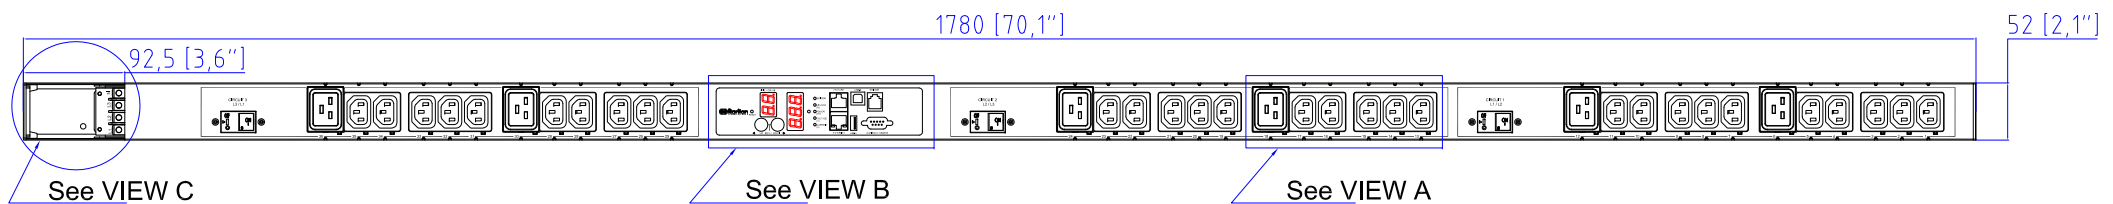

1. KST RNBS 5-5 or equivalent terminals for 10-12 AWG Wire
2. Inside diameter 5.3 mm & Outside diameter 8.8mm ring for M5 screw

Knockout size (opening): 1.109" for ϕ 3/4" flexible steel conduit cable and fitting

- NOTES:
1. INSTALLATION SHALL COMPLY WITH ALL APPLICABLE NATIONAL, STATE AND LOCAL CODES.
 2. PLEASE REFER TO PRODUCT DOCUMENTATION FOR FURTHER INFORMATION.
 3. UNLESS OTHERWISE SPECIFIED, ALL DIMENSIONS ARE IN MILLIMETERS (INCHES).
 4. MOUNTING BUTTON IS AN ALTERNATIVE MOUNTING METHOD TO THE TOOLLESS MOUNT FOR 3RD PARTY ENCLOSURE. BUTTON IS PROVIDED WITH THE UNIT. DETAILED INSTALLATION INSTRUCTIONS CAN BE FOUND IN THE PROVIDED MANUAL.
 5. BRACKET KITS TO MOUNT TO SPECIFIC 3RD PARTY ENCLOSURES ARE AVAILABLE AS OPTIONS.
 6. LENGTH OF THE CORD IS 3000MM +/- 70MM
 7. DIMENSION TOLERANCE: LENGTH +/- 3MM, WIDTH +/- 1MM, DEPTH +/- 0.5MM

TITLE: iPDU Zero U Three Phase, 24A/190-208V Plug Type: 24A Terminal 3P Outlet Type:(30)IEC230 C13,(6)IEC230 C19	DWG NO. MPX2-2721YU	REV. 0B
------------------------------------------------------------------------------------------------------------------------------	-------------------------------	-------------------