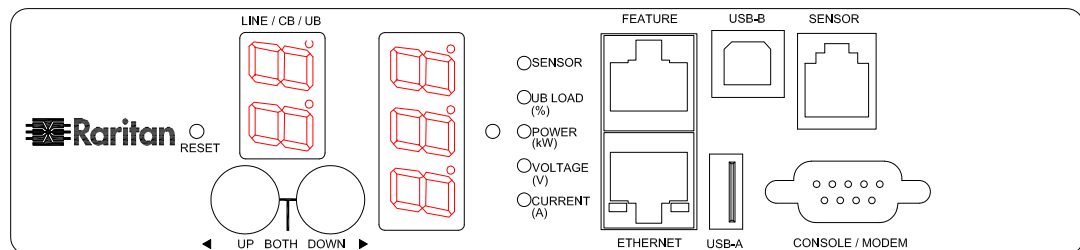

NEMA L21-30P

VIEW A

VIEW B

VIEW C

Option 1.

Option 2.

Option 3.

VIEW D

NOTES:  
1. ALL DIMENSIONS ARE MILLIMETERS [INCHES].

<p><b>Raritan</b> www.raritan.com</p>	PROJECTION THIRD ANGLE	DO NOT SCALE DRAWING	TITLE: iPDU Zero U Three Phase, 24A/190-208V Plug Type: NEMA L21-30P Outlet Type: (24)IEC320 C13, (12)IEC320 C19
	SHEET 1 OF 1		
Drawing Maker: EVA Lin Jul. 22, 2016 Design Engineer: Siang_H Jul. 22, 2016 Approver: Tom_H Jul. 22, 2016	THIS DRAWING AND SPECIFICATIONS HEREIN ARE THE PROPERTY OF RARITAN, INC. AND SHALL NOT BE COPIED, REPRODUCED OR USED, IN WHOLE OR IN PART, AS THE BASIS FOR THE MANUFACTURE OR SALE OF ITEMS WITHOUT WRITTEN PERMISSION FROM RARITAN, INC. THIS DRAWING IS BASED UPON LATEST AVAILABLE INFORMATION AND IS SUBJECT TO CHANGE WITHOUT NOTICE.		