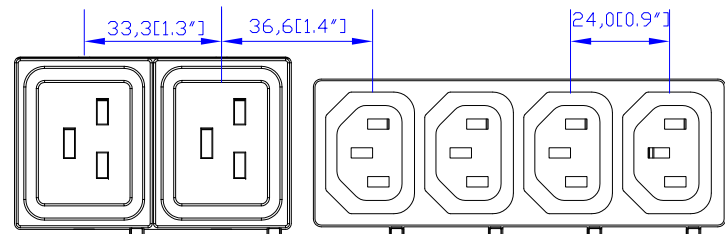

NEMA L21-30P

VIEW A

VIEW B

VIEW C

Option 1.

Option 2.

Option 3.

VIEW D

NOTES:  
1. ALL DIMENSIONS ARE MILLIMETERS [INCHES].

<p><b>Raritan</b> www.raritan.com</p>	PROJECTION THIRD ANGLE	DO NOT SCALE DRAWING	TITLE: iPDU Zero U Three Phase, 24A/190-208V Plug Type: NEMA L21-30P Outlet Type: (24)IEC320 C13, (12)IEC320 C19
	SHEET 1 OF 1		
Drawing Maker: EVA Lin Jul. 22, 2016 Design Engineer: Siang_H Jul. 22, 2016 Approver: Tom_H Jul. 22, 2016	THIS DRAWING AND SPECIFICATIONS HEREIN ARE THE PROPERTY OF RARITAN, INC. AND SHALL NOT BE COPIED, REPRODUCED OR USED, IN WHOLE OR IN PART, AS THE BASIS FOR THE MANUFACTURE OR SALE OF ITEMS WITHOUT WRITTEN PERMISSION FROM RARITAN, INC. THIS DRAWING IS BASED UPON LATEST AVAILABLE INFORMATION AND IS SUBJECT TO CHANGE WITHOUT NOTICE.		