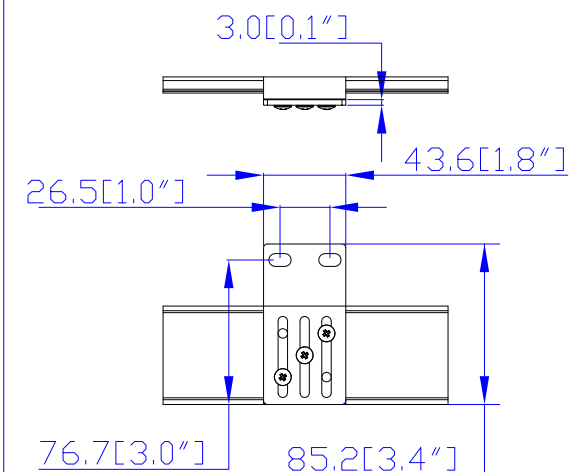

NEMA L21-30P

VIEW A

VIEW B

VIEW C

Option 1.

Option 2.

Option 3.

VIEW D

NOTES:  
1. ALL DIMENSIONS ARE MILLIMETERS [INCHES].

<p><b>Raritan</b> www.raritan.com</p>	PROJECTION THIRD ANGLE	DO NOT SCALE DRAWING	TITLE: iPDU Zero U Three Phase, 24A/190-208V Plug Type: NEMA L21-30P Outlet Type: (24)IEC320 C13, (12)IEC320 C19
	SHEET 1 OF 1		
Drawing Maker: EVA Lin Jul. 22, 2016 Design Engineer: Siang_H Jul. 22, 2016 Approver: Tom_H Jul. 22, 2016	THIS DRAWING AND SPECIFICATIONS HEREIN ARE THE PROPERTY OF RARITAN, INC. AND SHALL NOT BE COPIED, REPRODUCED OR USED, IN WHOLE OR IN PART, AS THE BASIS FOR THE MANUFACTURE OR SALE OF ITEMS WITHOUT WRITTEN PERMISSION FROM RARITAN, INC. THIS DRAWING IS BASED UPON LATEST AVAILABLE INFORMATION AND IS SUBJECT TO CHANGE WITHOUT NOTICE.		