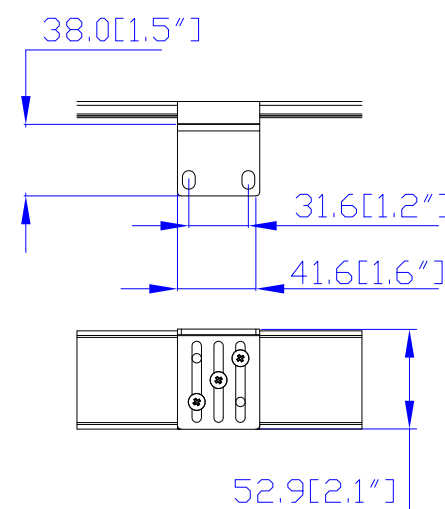

NEMA L21-30P

VIEW A

VIEW B

VIEW C

Option 1.

Option 2.

Option 3.

VIEW D

NOTES:  
1. ALL DIMENSIONS ARE MILLIMETERS [INCHES].

<p><b>Raritan</b> www.raritan.com</p>	PROJECTION THIRD ANGLE	DO NOT SCALE DRAWING	TITLE: iPDU Zero U Three Phase, 24A/190-208V Plug Type: NEMA L21-30P Outlet Type: (24)IEC320 C13, (12)IEC320 C19
	SHEET 1 OF 1		
Drawing Maker: EVA Lin Jul. 22, 2016 Design Engineer: Siang_H Jul. 22, 2016 Approver: Tom_H Jul. 22, 2016	THIS DRAWING AND SPECIFICATIONS HEREIN ARE THE PROPERTY OF RARITAN, INC. AND SHALL NOT BE COPIED, REPRODUCED OR USED, IN WHOLE OR IN PART, AS THE BASIS FOR THE MANUFACTURE OR SALE OF ITEMS WITHOUT WRITTEN PERMISSION FROM RARITAN, INC. THIS DRAWING IS BASED UPON LATEST AVAILABLE INFORMATION AND IS SUBJECT TO CHANGE WITHOUT NOTICE.		