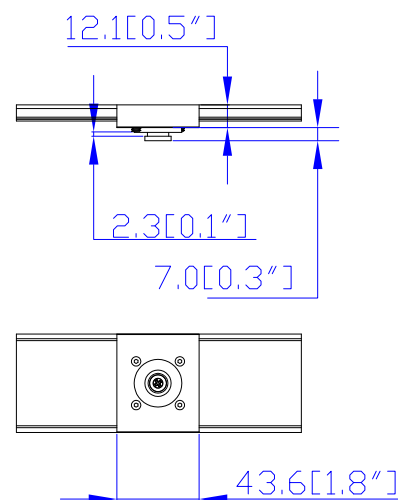

NEMA L21-30P

VIEW A

VIEW B

VIEW C

Option 1.

Option 2.

Option 3.

VIEW D

NOTES:  
1. ALL DIMENSIONS ARE MILLIMETERS [INCHES].

<p><b>Raritan</b> www.raritan.com</p>	PROJECTION THIRD ANGLE	DO NOT SCALE DRAWING	TITLE: iPDU Zero U Three Phase, 24A/190-208V Plug Type: NEMA L21-30P Outlet Type: (24)IEC320 C13, (12)IEC320 C19
	SHEET 1 OF 1		
Drawing Maker: EVA Lin Jul. 22, 2016 Design Engineer: Siang_H Jul. 22, 2016 Approver: Tom_H Jul. 22, 2016	THIS DRAWING AND SPECIFICATIONS HEREIN ARE THE PROPERTY OF RARITAN, INC. AND SHALL NOT BE COPIED, REPRODUCED OR USED, IN WHOLE OR IN PART, AS THE BASIS FOR THE MANUFACTURE OR SALE OF ITEMS WITHOUT WRITTEN PERMISSION FROM RARITAN, INC. THIS DRAWING IS BASED UPON LATEST AVAILABLE INFORMATION AND IS SUBJECT TO CHANGE WITHOUT NOTICE.		