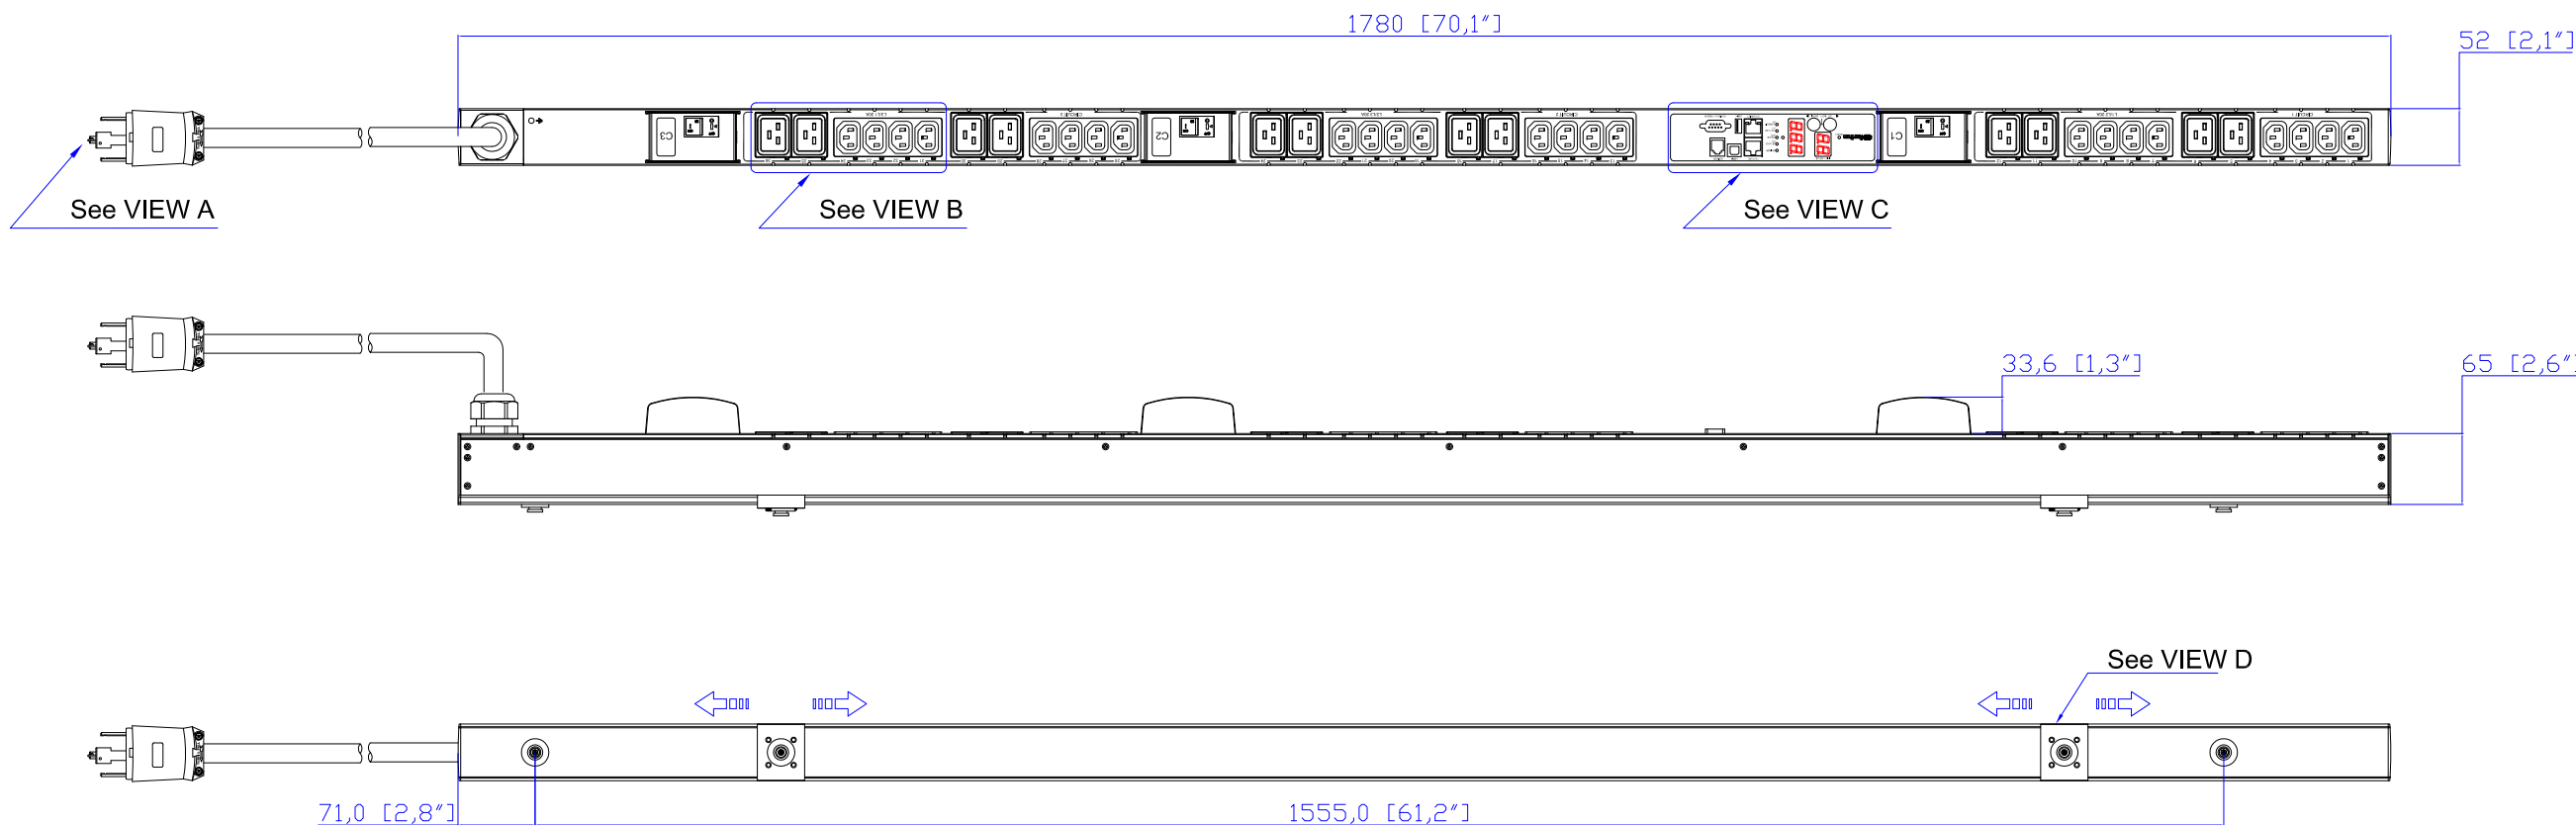

NEMA L21-30P

VIEW A

VIEW B

VIEW C

Option 1.

Option 2.

Option 3.

VIEW D

NOTES:  
1. ALL DIMENSIONS ARE MILLIMETERS [INCHES].

<p><b>Raritan</b> www.raritan.com</p>	PROJECTION THIRD ANGLE	DO NOT SCALE DRAWING	TITLE: iPDU Zero U Three Phase, 24A/190-208V Plug Type: NEMA L21-30P Outlet Type: (24)IEC320 C13, (12)IEC320 C19
	SHEET 1 OF 1		
Drawing Maker: EVA Lin Jul. 22, 2016 Design Engineer: Siang_H Jul. 22, 2016 Approver: Tom_H Jul. 22, 2016	THIS DRAWING AND SPECIFICATIONS HEREIN ARE THE PROPERTY OF RARITAN, INC. AND SHALL NOT BE COPIED, REPRODUCED OR USED, IN WHOLE OR IN PART, AS THE BASIS FOR THE MANUFACTURE OR SALE OF ITEMS WITHOUT WRITTEN PERMISSION FROM RARITAN, INC. THIS DRAWING IS BASED UPON LATEST AVAILABLE INFORMATION AND IS SUBJECT TO CHANGE WITHOUT NOTICE.		