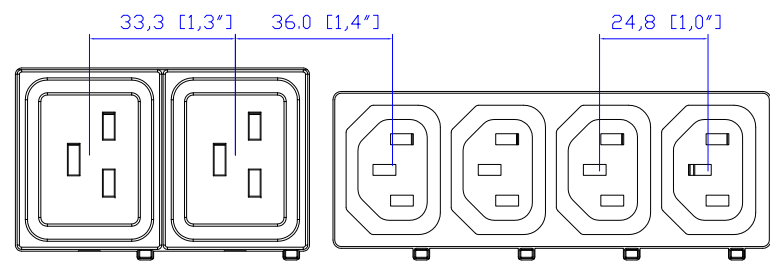

CS8365C

VIEW A

VIEW B

VIEW C

Option 1.

Option 2.

Option 3.

VIEW D

NOTES:

1.ALL DIMENSIONS ARE MILLIMETERS[INCHES].

DRAWN :	EVA LIN	Oct. 23, 2014
ENGINEER:	Sam_L	Oct. 23, 2014
APPROVED:	Tom_H	Oct. 23, 2014

PROJECTION THIRD ANGLE
DO NOT SCALE DRAWING
SHEET 1 OF 1

THIS DRAWING AND SPECIFICATIONS HEREIN ARE THE PROPERTY OF RARITAN, INC. AND SHALL NOT BE COPIED, REPRODUCED OR USED, IN WHOLE OR IN PART, AS THE BASIS FOR THE MANUFACTURE OR SALE OF ITEMS WITHOUT WRITTEN PERMISSION FROM RARITAN, INC. THIS DRAWING IS BASED UPON LATEST AVAILABLE INFORMATION AND IS SUBJECT TO CHANGE WITHOUT NOTICE.

TITLE:
iPDU Zero U,
Three Phase, 35A/208V-240V,
Plug Type:CS8365C
Outlet Type:(24)IEC320 C13 , (12)IEC320 C19

DWG NO. **MPX2-2726U** REV. **0A**