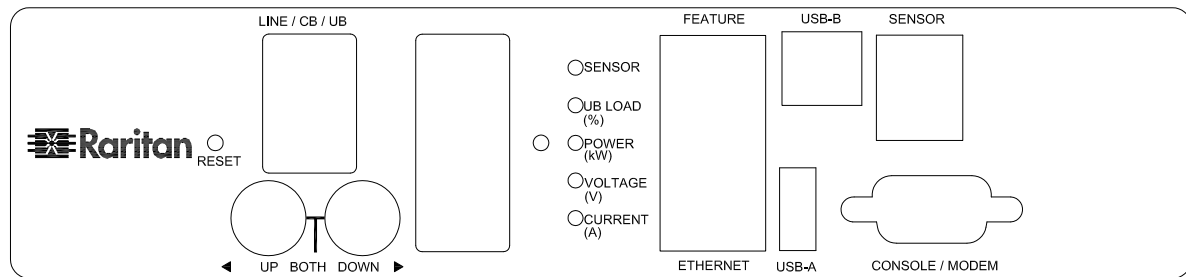

CS8365C

VIEW A

VIEW B

VIEW C

Option 1.

Option 2.

Option 3.

VIEW D

TITLE:
iPDU Zero U,
Three Phase, 35A/208V-240V,
Plug Type:CS8365C
Outlet Type:(24)IEC320 C13 , (12)IEC320 C19

DWG NO. **MPX2-2726U** REV. **0A**