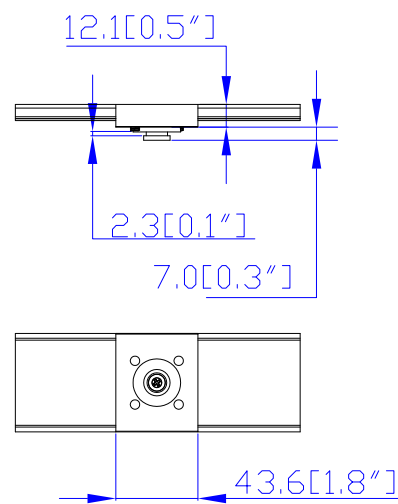

CS8365C

VIEW A

VIEW B

VIEW C

Option 1.

Option 2.

Option 3.

VIEW D

NOTES:

1.ALL DIMENSIONS ARE MILLIMETERS[INCHES].

DRAWN :	EVA LIN	Oct. 23, 2014
ENGINEER:	Sam_L	Oct. 23, 2014
APPROVED:	Tom_H	Oct. 23, 2014

PROJECTION THIRD ANGLE
DO NOT SCALE DRAWING
SHEET 1 OF 1

THIS DRAWING AND SPECIFICATIONS HEREIN ARE THE PROPERTY OF RARITAN, INC. AND SHALL NOT BE COPIED, REPRODUCED OR USED, IN WHOLE OR IN PART, AS THE BASIS FOR THE MANUFACTURE OR SALE OF ITEMS WITHOUT WRITTEN PERMISSION FROM RARITAN, INC. THIS DRAWING IS BASED UPON LATEST AVAILABLE INFORMATION AND IS SUBJECT TO CHANGE WITHOUT NOTICE.

TITLE:
iPDU Zero U,
Three Phase, 35A/208V-240V,
Plug Type:CS8365C
Outlet Type:(24)IEC320 C13 , (12)IEC320 C19

DWG NO. **MPX2-2726U** REV. **0A**