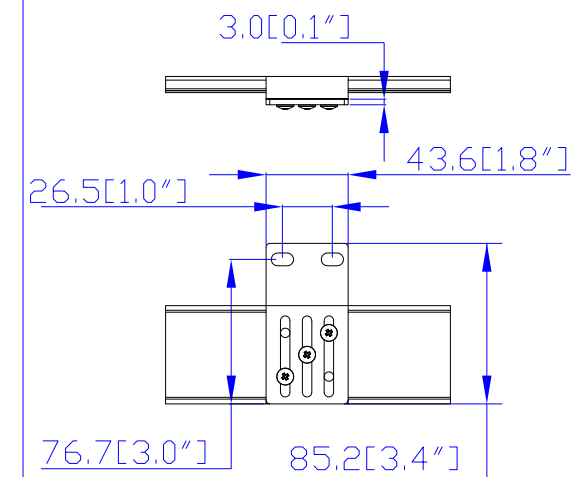

CS8365C

VIEW A

VIEW B

VIEW C

Option 1.

Option 2.

Option 3.

VIEW D

NOTES:

1.ALL DIMENSIONS ARE MILLIMETERS[INCHES].

DRAWN :	EVA LIN	Oct. 23, 2014
ENGINEER:	Sam_L	Oct. 23, 2014
APPROVED:	Tom_H	Oct. 23, 2014

PROJECTION THIRD ANGLE
DO NOT SCALE DRAWING
SHEET 1 OF 1

THIS DRAWING AND SPECIFICATIONS HEREIN ARE THE PROPERTY OF RARITAN, INC. AND SHALL NOT BE COPIED, REPRODUCED OR USED, IN WHOLE OR IN PART, AS THE BASIS FOR THE MANUFACTURE OR SALE OF ITEMS WITHOUT WRITTEN PERMISSION FROM RARITAN, INC. THIS DRAWING IS BASED UPON LATEST AVAILABLE INFORMATION AND IS SUBJECT TO CHANGE WITHOUT NOTICE.

TITLE:
iPDU Zero U,
Three Phase, 35A/208V-240V,
Plug Type:CS8365C
Outlet Type:(24)IEC320 C13 , (12)IEC320 C19

DWG NO. **MPX2-2726U** REV. **0A**