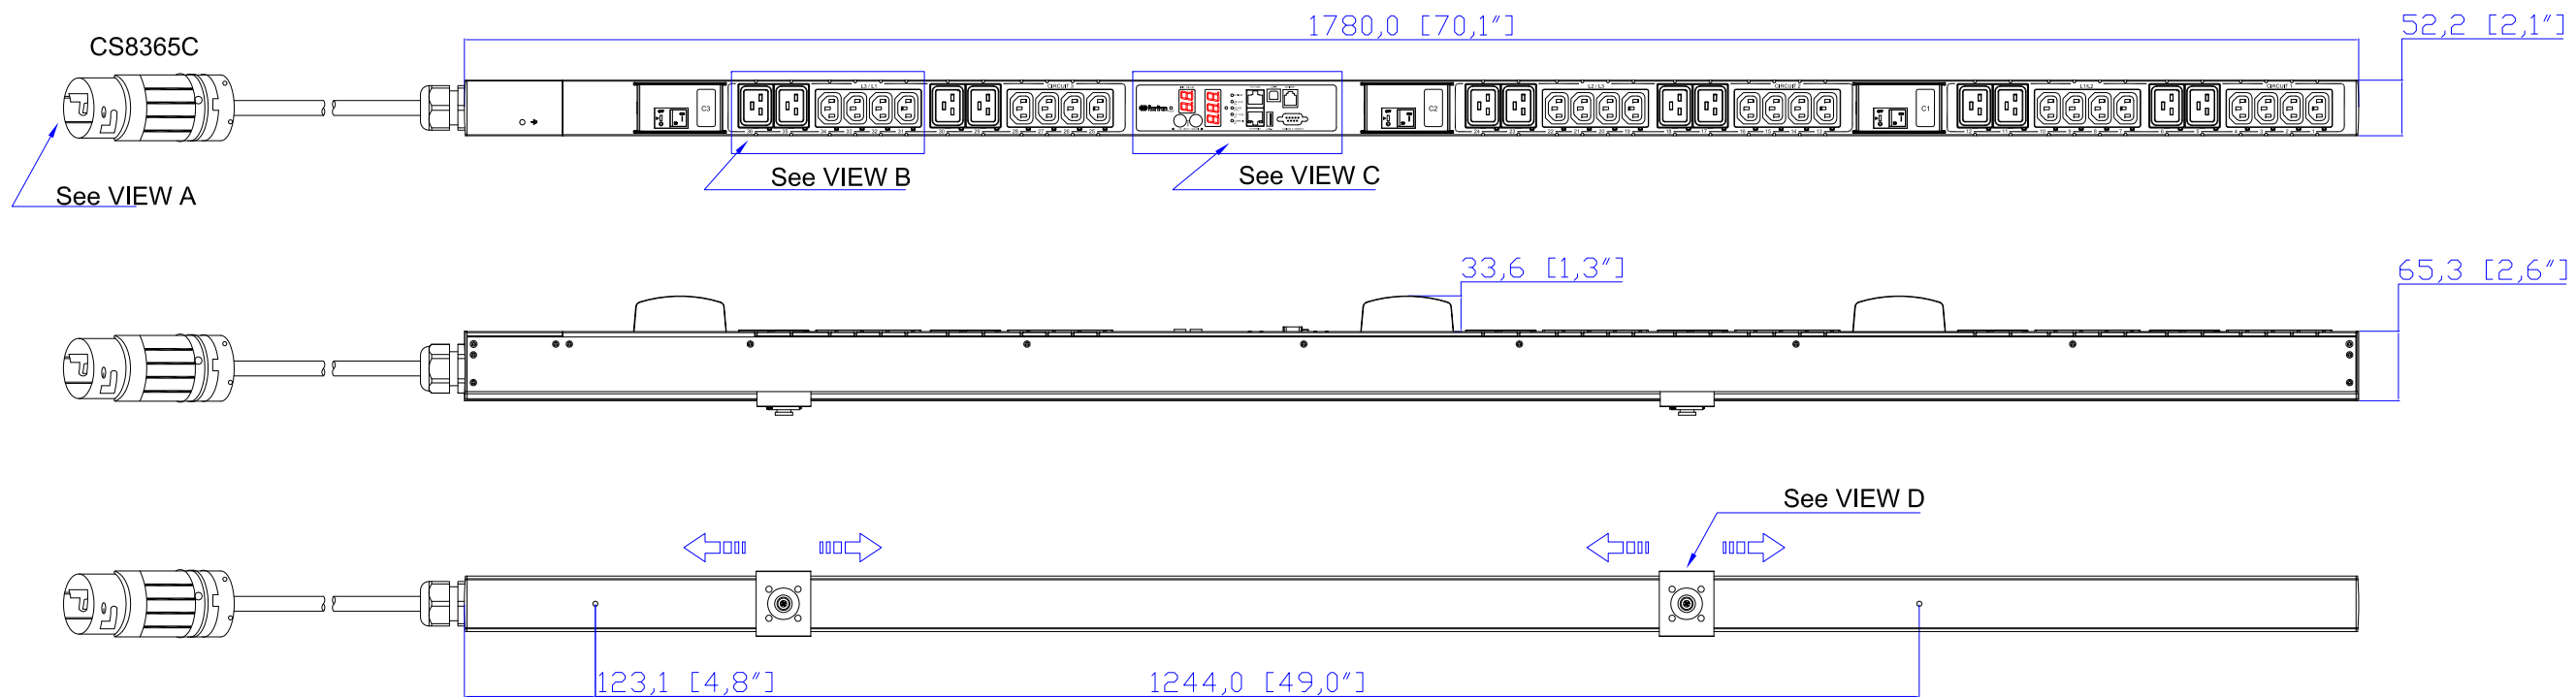

CS8365C

VIEW A

VIEW B

VIEW C

Option 1.

Option 2.

Option 3.

VIEW D

NOTES:

1.ALL DIMENSIONS ARE MILLIMETERS[INCHES].

DRAWN :	EVA LIN	Oct. 23, 2014
ENGINEER:	Sam_L	Oct. 23, 2014
APPROVED:	Tom_H	Oct. 23, 2014

PROJECTION THIRD ANGLE
DO NOT SCALE DRAWING
SHEET 1 OF 1

THIS DRAWING AND SPECIFICATIONS HEREIN ARE THE PROPERTY OF RARITAN, INC. AND SHALL NOT BE COPIED, REPRODUCED OR USED, IN WHOLE OR IN PART, AS THE BASIS FOR THE MANUFACTURE OR SALE OF ITEMS WITHOUT WRITTEN PERMISSION FROM RARITAN, INC. THIS DRAWING IS BASED UPON LATEST AVAILABLE INFORMATION AND IS SUBJECT TO CHANGE WITHOUT NOTICE.

TITLE:
iPDU Zero U,
Three Phase, 35A/208V-240V,
Plug Type:CS8365C
Outlet Type:(24)IEC320 C13 , (12)IEC320 C19

DWG NO. **MPX2-2726U** REV. **0A**