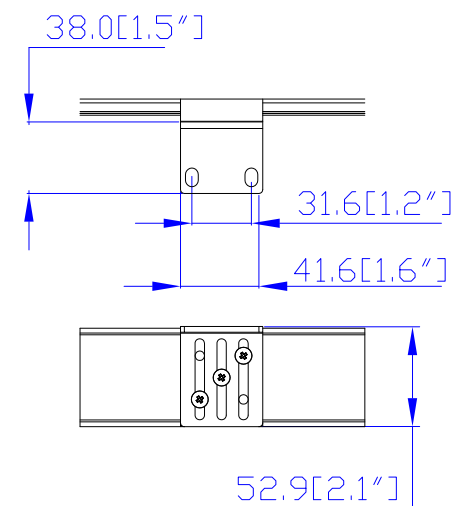

CS8365C

VIEW A

VIEW B

VIEW C

Option 1.

Option 2.

Option 3.

VIEW D

NOTES:

1.ALL DIMENSIONS ARE MILLIMETERS[INCHES].

DRAWN :	EVA LIN	Oct. 23, 2014
ENGINEER:	Sam_L	Oct. 23, 2014
APPROVED:	Tom_H	Oct. 23, 2014

PROJECTION THIRD ANGLE
DO NOT SCALE DRAWING
SHEET 1 OF 1

THIS DRAWING AND SPECIFICATIONS HEREIN ARE THE PROPERTY OF RARITAN, INC. AND SHALL NOT BE COPIED, REPRODUCED OR USED, IN WHOLE OR IN PART, AS THE BASIS FOR THE MANUFACTURE OR SALE OF ITEMS WITHOUT WRITTEN PERMISSION FROM RARITAN, INC. THIS DRAWING IS BASED UPON LATEST AVAILABLE INFORMATION AND IS SUBJECT TO CHANGE WITHOUT NOTICE.

TITLE:
iPDU Zero U,
Three Phase, 35A/208V-240V,
Plug Type:CS8365C
Outlet Type:(24)IEC320 C13 , (12)IEC320 C19

DWG NO. **MPX2-2726U** REV. **0A**