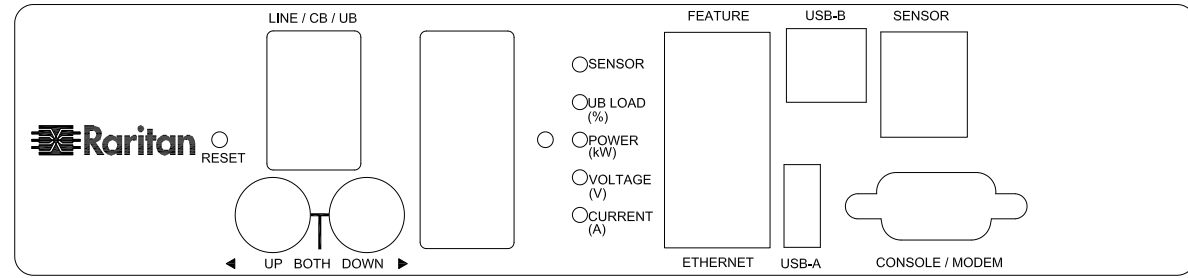

CS8365C

VIEW A

VIEW B

VIEW C

NOTES:
1.ALL DIMENSIONS ARE MILLIMETERS[INCHES].

DRAWN : EVA Lin Aug. 07,2013
ENGINEER: Siang_H Aug. 07,2013
APPROVED: Tom_H Aug. 07,2013

DO NOT SCALE DRAWING
SHEET 1 OF 1

THIS DRAWING AND SPECIFICATIONS HEREIN ARE THE PROPERTY OF RARITAN, INC. AND SHALL NOT BE COPIED, REPRODUCED OR USED, IN WHOLE OR IN PART, AS THE BASIS FOR THE MANUFACTURE OR SALE OF ITEMS WITHOUT WRITTEN PERMISSION FROM RARITAN, INC. THIS DRAWING IS BASED UPON LATEST AVAILABLE INFORMATION AND IS SUBJECT TO CHANGE WITHOUT NOTICE.

TITLE: iPDU Zero U,
Three Phase, 35A/208V-240V,
Plug Type:CS8365C ,
Outlet Type:(48)IEC320 C13

DWG NO. **MPX2-2776**

REV. **A**