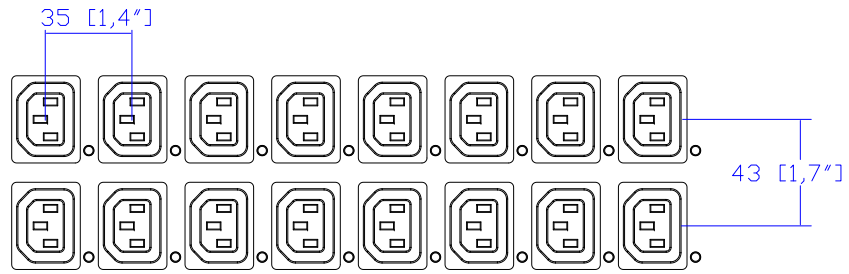

CS8365C

VIEW A

VIEW B

VIEW C

NOTES:  
1.ALL DIMENSIONS ARE MILLIMETERS[INCHES].

DRAWN : EVA Lin Aug. 07,2013  
ENGINEER: Siang\_H Aug. 07,2013  
APPROVED: Tom\_H Aug. 07,2013

DO NOT SCALE DRAWING  
SHEET 1 OF 1

TITLE: iPDU Zero U,  
Three Phase, 35A/208V-240V,  
Plug Type:CS8365C ,  
Outlet Type:(48)IEC320 C13

DWG NO. **MPX2-2776**

REV. **A**