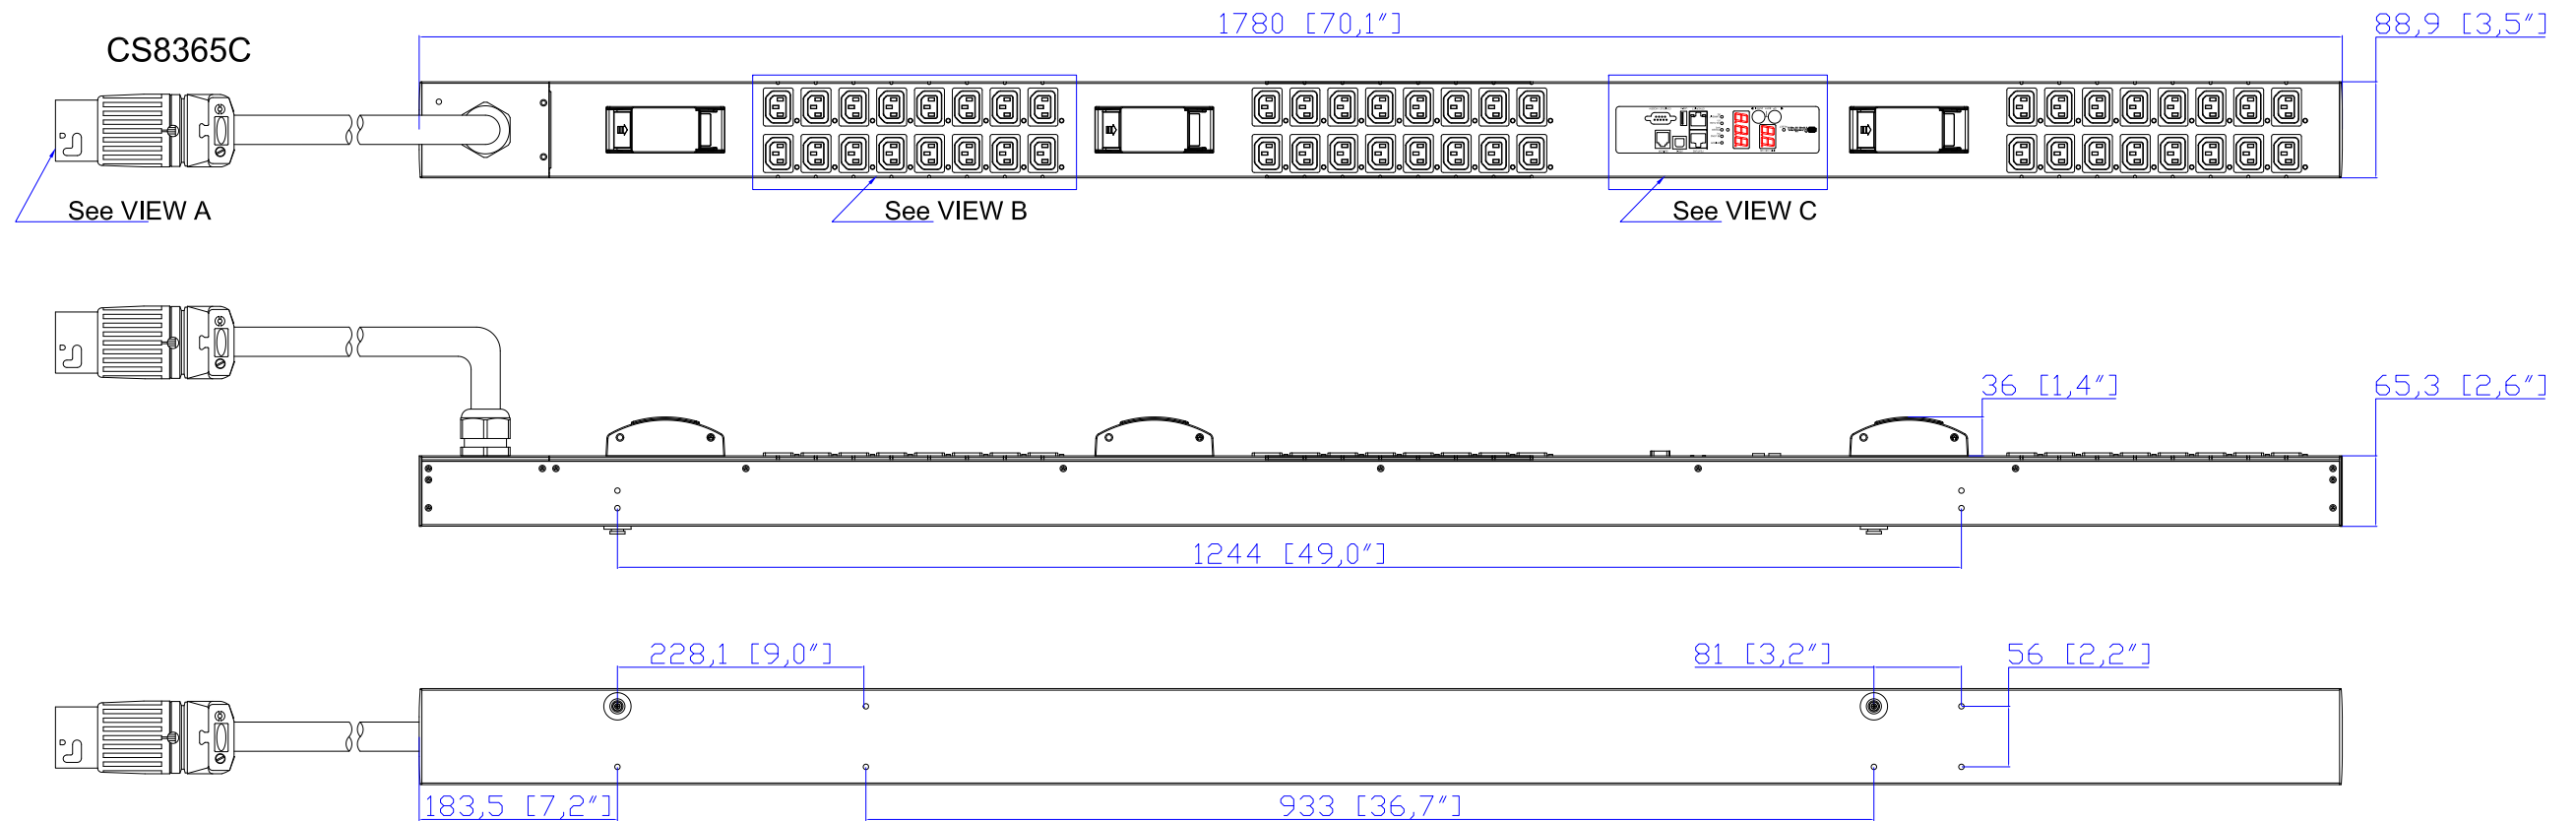

CS8365C

VIEW A

VIEW B

VIEW C

NOTES:  
1.ALL DIMENSIONS ARE MILLIMETERS[INCHES].

DRAWN : EVA Lin Aug. 07,2013  
ENGINEER: Siang\_H Aug. 07,2013  
APPROVED: Tom\_H Aug. 07,2013

DO NOT SCALE DRAWING  
SHEET 1 OF 1

TITLE: iPDU Zero U,  
Three Phase, 35A/208V-240V,  
Plug Type:CS8365C ,  
Outlet Type:(48)IEC320 C13

DWG NO. **MPX2-2776**

REV. **A**