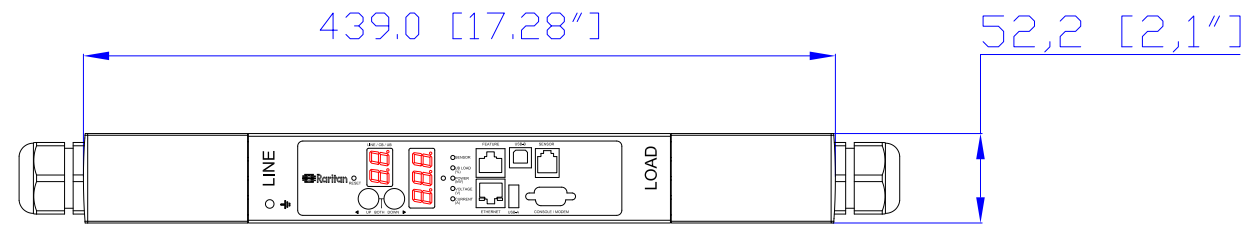

VIEW A

NOTES:

1.ALL DIMENSIONS ARE MILLIMETERS[INCHES].

		PROJECTION THIRD ANGLE	DO NOT SCALE DRAWING	TITLE: iPDU Zero U, Three phase 32A / 190-415V Input : 32A Terminal 3PY Output : 32A Terminal 3PY
			SHEET 1 OF 1	
DRAWN : EVALIN	June 02,2011	THIS DRAWING AND SPECIFICATIONS HEREIN ARE THE PROPERTY OF RARITAN, INC. AND SHALL NOT BE COPIED, REPRODUCED OR USED, IN WHOLE OR IN PART, AS THE BASIS FOR THE MANUFACTURE OR SALE OF ITEMS WITHOUT WRITTEN PERMISSION FROM RARITAN, INC. THIS DRAWING IS BASED UPON LATEST AVAILABLE INFORMATION AND IS SUBJECT TO CHANGE WITHOUT NOTICE.		REV. <b>A</b>
ENGINEER: Kevin_L	June 02,2011			
APPROVED: Kevin_C	June 02,2011			