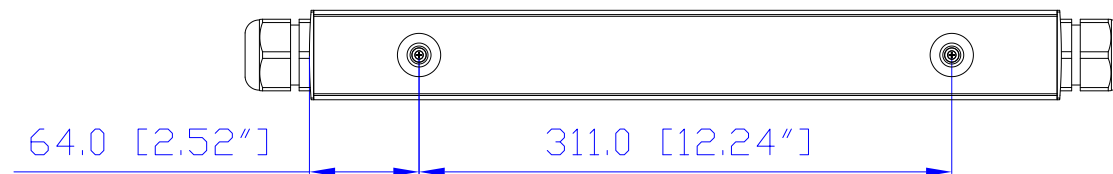

VIEW A

NOTES:

1.ALL DIMENSIONS ARE MILLIMETERS[INCHES].

		PROJECTION THIRD ANGLE	DO NOT SCALE DRAWING	TITLE: iPDU Zero U, Three phase 32A / 190-415V Input : 32A Terminal 3PY Output : 32A Terminal 3PY
			SHEET 1 OF 1	
DRAWN : EVALIN	June 02,2011	THIS DRAWING AND SPECIFICATIONS HEREIN ARE THE PROPERTY OF RARITAN, INC. AND SHALL NOT BE COPIED, REPRODUCED OR USED, IN WHOLE OR IN PART, AS THE BASIS FOR THE MANUFACTURE OR SALE OF ITEMS WITHOUT WRITTEN PERMISSION FROM RARITAN, INC. THIS DRAWING IS BASED UPON LATEST AVAILABLE INFORMATION AND IS SUBJECT TO CHANGE WITHOUT NOTICE.		REV. <b>A</b>
ENGINEER: Kevin_L	June 02,2011			
APPROVED: Kevin_C	June 02,2011			