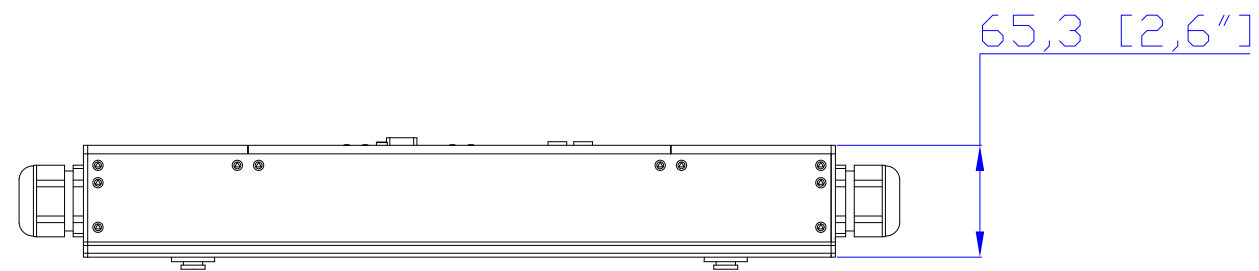

VIEW A

NOTES:

1.ALL DIMENSIONS ARE MILLIMETERS[INCHES].

		PROJECTION THIRD ANGLE	DO NOT SCALE DRAWING	TITLE: iPDU Zero U, Three phase 32A / 190-415V Input : 32A Terminal 3PY Output : 32A Terminal 3PY
			SHEET 1 OF 1	
DRAWN : EVALIN	June 02,2011	THIS DRAWING AND SPECIFICATIONS HEREIN ARE THE PROPERTY OF RARITAN, INC. AND SHALL NOT BE COPIED, REPRODUCED OR USED, IN WHOLE OR IN PART, AS THE BASIS FOR THE MANUFACTURE OR SALE OF ITEMS WITHOUT WRITTEN PERMISSION FROM RARITAN, INC. THIS DRAWING IS BASED UPON LATEST AVAILABLE INFORMATION AND IS SUBJECT TO CHANGE WITHOUT NOTICE.		REV. <b>A</b>
ENGINEER: Kevin_L	June 02,2011			
APPROVED: Kevin_C	June 02,2011			