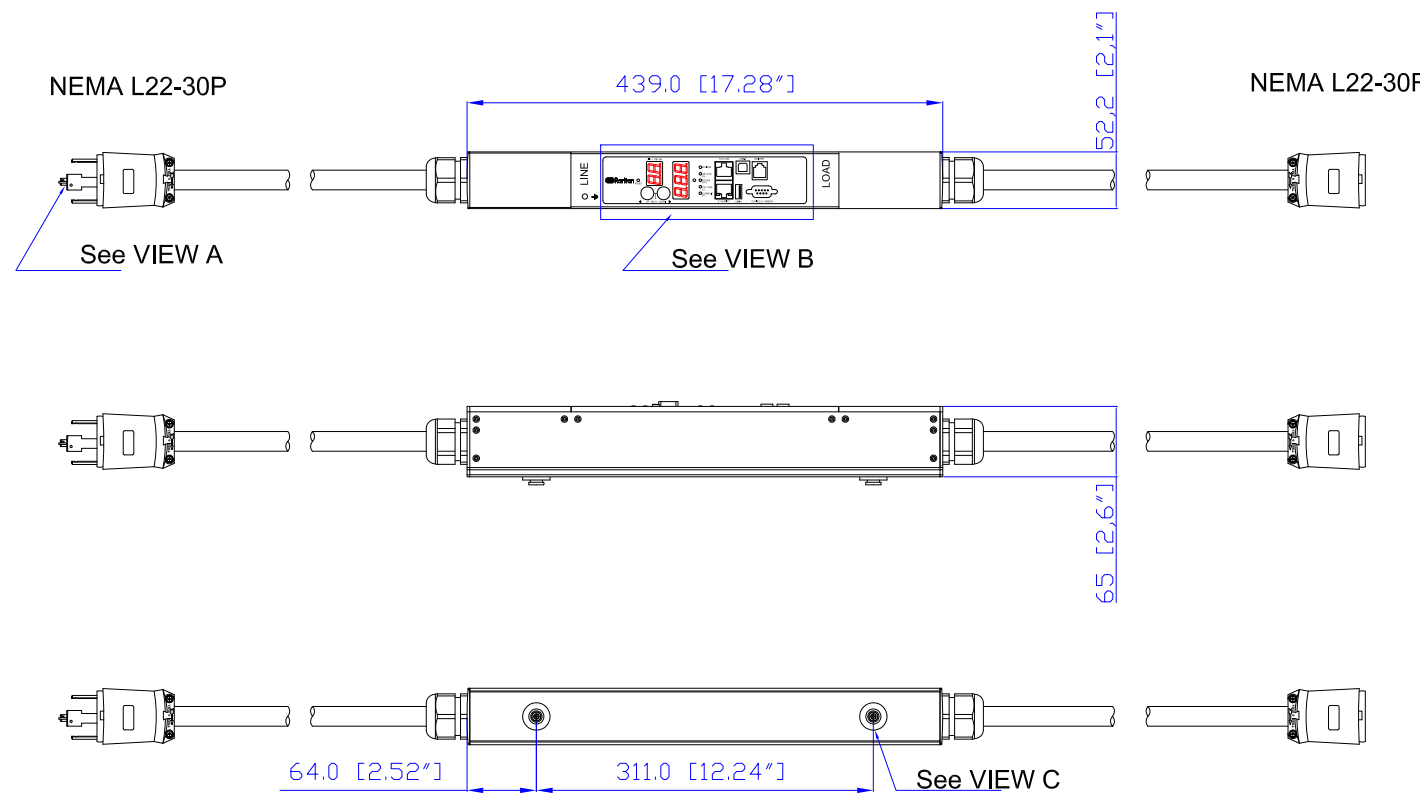

NEMA L22-30P

VIEW A

VIEW B

Option 1.

Option 2.

Option 3.

VIEW C

NOTES:  
1.ALL DIMENSIONS ARE MILLIMETERS[INCHES].

DRAWN : EVALIN Nov.22, 2013  
ENGINEER: Sam\_L Nov.22, 2013  
APPROVED: Tom\_h Nov.22, 2013

PROJECTION THIRD ANGLE  
DO NOT SCALE DRAWING  
SHEET 1 OF 1  
THIS DRAWING AND SPECIFICATIONS HEREIN ARE THE PROPERTY OF RARITAN, INC. AND SHALL NOT BE COPIED, REPRODUCED OR USED, IN WHOLE OR IN PART, AS THE BASIS FOR THE MANUFACTURE OR SALE OF ITEMS WITHOUT WRITTEN PERMISSION FROM RARITAN, INC. THIS DRAWING IS BASED UPON LATEST AVAILABLE INFORMATION AND IS SUBJECT TO CHANGE WITHOUT NOTICE.

TITLE:  
iPDU Zero U,  
Three phase 24A 3Φ-Y / 360V-415V  
Input Plugs:NEMA L22-30P,  
Output Plugs:NEMA L22-30R

DWG NO. **MPX2-3173** REV. **A**