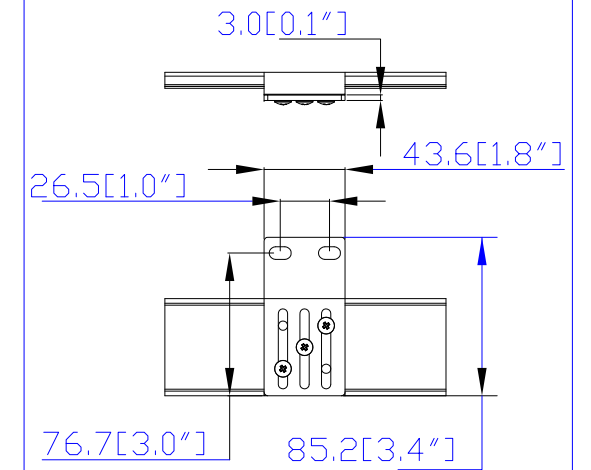

NEMA L22-30P

VIEW A

VIEW B

Option 1.

Option 2.

Option 3.

VIEW C

NOTES:  
1.ALL DIMENSIONS ARE MILLIMETERS[INCHES].

DRAWN : EVALIN Nov.22, 2013  
ENGINEER: Sam\_L Nov.22, 2013  
APPROVED: Tom\_h Nov.22, 2013

PROJECTION THIRD ANGLE  
DO NOT SCALE DRAWING  
SHEET 1 OF 1  
THIS DRAWING AND SPECIFICATIONS HEREIN ARE THE PROPERTY OF RARITAN, INC. AND SHALL NOT BE COPIED, REPRODUCED OR USED, IN WHOLE OR IN PART, AS THE BASIS FOR THE MANUFACTURE OR SALE OF ITEMS WITHOUT WRITTEN PERMISSION FROM RARITAN, INC. THIS DRAWING IS BASED UPON LATEST AVAILABLE INFORMATION AND IS SUBJECT TO CHANGE WITHOUT NOTICE.

TITLE:  
iPDU Zero U,  
Three phase 24A 3Φ-Y / 360V-415V  
Input Plugs:NEMA L22-30P,  
Output Plugs:NEMA L22-30R

DWG NO. **MPX2-3173** REV. **A**