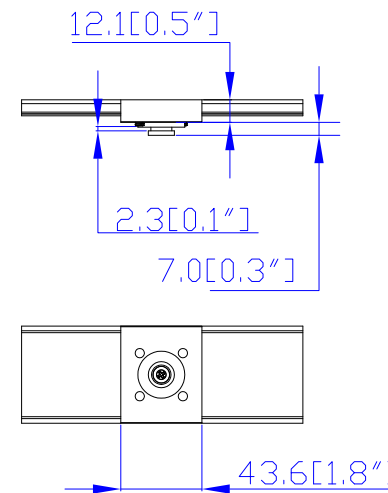

NEMA L22-30P

VIEW A

VIEW B

Option 1.

Option 2.

Option 3.

VIEW C

NOTES:  
1.ALL DIMENSIONS ARE MILLIMETERS[INCHES].

DRAWN : EVALIN Nov.22, 2013  
ENGINEER: Sam\_L Nov.22, 2013  
APPROVED: Tom\_h Nov.22, 2013

PROJECTION THIRD ANGLE  
DO NOT SCALE DRAWING  
SHEET 1 OF 1  
THIS DRAWING AND SPECIFICATIONS HEREIN ARE THE PROPERTY OF RARITAN, INC. AND SHALL NOT BE COPIED, REPRODUCED OR USED, IN WHOLE OR IN PART, AS THE BASIS FOR THE MANUFACTURE OR SALE OF ITEMS WITHOUT WRITTEN PERMISSION FROM RARITAN, INC. THIS DRAWING IS BASED UPON LATEST AVAILABLE INFORMATION AND IS SUBJECT TO CHANGE WITHOUT NOTICE.

TITLE:  
iPDU Zero U,  
Three phase 24A 3Φ-Y / 360V-415V  
Input Plugs:NEMA L22-30P,  
Output Plugs:NEMA L22-30R

DWG NO. **MPX2-3173** REV. **A**