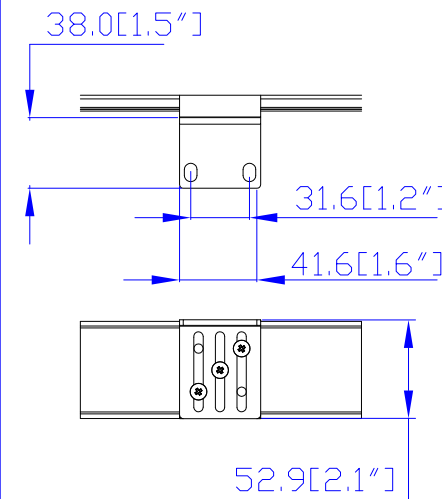

NEMA L22-30P

VIEW A

VIEW B

Option 1.

Option 2.

Option 3.

VIEW C

NOTES:  
1.ALL DIMENSIONS ARE MILLIMETERS[INCHES].

DRAWN : EVALIN Nov.22, 2013  
ENGINEER: Sam\_L Nov.22, 2013  
APPROVED: Tom\_h Nov.22, 2013

PROJECTION THIRD ANGLE  
DO NOT SCALE DRAWING  
SHEET 1 OF 1  
THIS DRAWING AND SPECIFICATIONS HEREIN ARE THE PROPERTY OF RARITAN, INC. AND SHALL NOT BE COPIED, REPRODUCED OR USED, IN WHOLE OR IN PART, AS THE BASIS FOR THE MANUFACTURE OR SALE OF ITEMS WITHOUT WRITTEN PERMISSION FROM RARITAN, INC. THIS DRAWING IS BASED UPON LATEST AVAILABLE INFORMATION AND IS SUBJECT TO CHANGE WITHOUT NOTICE.

TITLE:  
iPDU Zero U,  
Three phase 24A 3Φ-Y / 360V-415V  
Input Plugs:NEMA L22-30P,  
Output Plugs:NEMA L22-30R

DWG NO. **MPX2-3173** REV. **A**