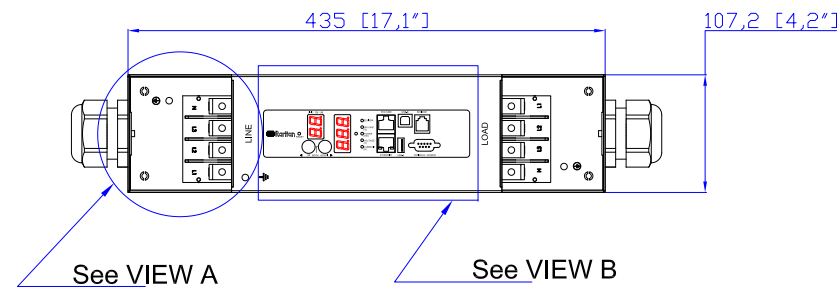

VIEW A

1. KST RNBS 22-6 or equivalent terminals for 4 AWG Wire
2. Inside diameter 6.4 mm & Outside diameter 12.2mm ring for M6 screw

VIEW B

M50 Cable Gland
Assembly Wire Range: 24~35mm

NOTES:
1.ALL DIMENSIONS ARE MILLIMETERS[INCHES].

		PROJECTION THIRD ANGLE	DO NOT SCALE DRAWING	TITLE: iPDU Zero U, Three phase 63A / 360V-415V Max Current:63A 3Φ-Y Input Plugs:(1)63A Terminal 3PY Output Plugs:(1)63A Terminal 3PY
			SHEET 1 OF 1	
DRAWN : EVA LIN	Spe.01,2011	THIS DRAWING AND SPECIFICATIONS HEREIN ARE THE PROPERTY OF RARITAN, INC. AND SHALL NOT BE COPIED, REPRODUCED OR USED, IN WHOLE OR IN PART, AS THE BASIS FOR THE MANUFACTURE OR SALE OF ITEMS WITHOUT WRITTEN PERMISSION FROM RARITAN, INC. THIS DRAWING IS BASED UPON LATEST AVAILABLE INFORMATION AND IS SUBJECT TO CHANGE WITHOUT NOTICE.	DWG NO. MPX2-3180	REV. A
ENGINEER: Sam_L	Spe.01,2011			
APPROVED: Tom_H	Spe.02,2011			