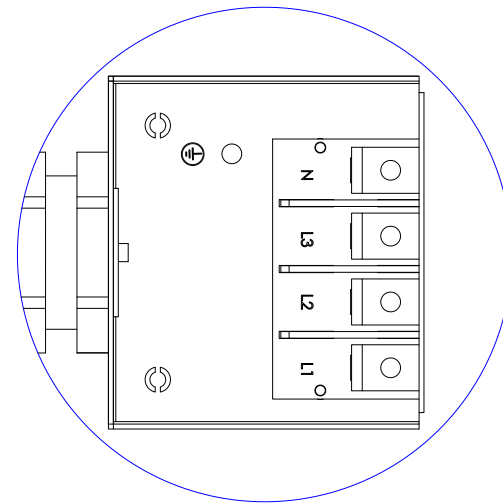

VIEW A

1. KST RNBS 22-6 or equivalent terminals for 4 AWG Wire
2. Inside diameter 6.4 mm & Outside diameter 12.2mm ring for M6 screw

VIEW B

M50 Cable Gland
Assembly Wire Range: 24~35mm

NOTES:
1.ALL DIMENSIONS ARE MILLIMETERS[INCHES].

		PROJECTION THIRD ANGLE	DO NOT SCALE DRAWING	TITLE: iPDU Zero U, Three phase 63A / 360V-415V Max Current:63A 3Φ-Y Input Plugs:(1)63A Terminal 3PY Output Plugs:(1)63A Terminal 3PY
			SHEET 1 OF 1	
DRAWN : EVA LIN	Spe.01,2011	THIS DRAWING AND SPECIFICATIONS HEREIN ARE THE PROPERTY OF RARITAN, INC. AND SHALL NOT BE COPIED, REPRODUCED OR USED, IN WHOLE OR IN PART, AS THE BASIS FOR THE MANUFACTURE OR SALE OF ITEMS WITHOUT WRITTEN PERMISSION FROM RARITAN, INC. THIS DRAWING IS BASED UPON LATEST AVAILABLE INFORMATION AND IS SUBJECT TO CHANGE WITHOUT NOTICE.	DWG NO. MPX2-3180	REV. A
ENGINEER: Sam_L	Spe.01,2011			
APPROVED: Tom_H	Spe.02,2011			