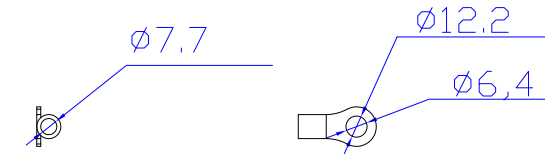

VIEW A

1. KST RNBS 22-6 or equivalent terminals for 4 AWG Wire
2. Inside diameter 6.4 mm & Outside diameter 12.2mm ring for M6 screw

VIEW B

M50 Cable Gland
Assembly Wire Range: 24~35mm

NOTES:
1.ALL DIMENSIONS ARE MILLIMETERS[INCHES].

		PROJECTION THIRD ANGLE	DO NOT SCALE DRAWING	TITLE: iPDU Zero U, Three phase 63A / 360V-415V Max Current:63A 3Φ-Y Input Plugs:(1)63A Terminal 3PY Output Plugs:(1)63A Terminal 3PY
			SHEET 1 OF 1	
DRAWN : EVA LIN	Spe.01,2011	THIS DRAWING AND SPECIFICATIONS HEREIN ARE THE PROPERTY OF RARITAN, INC. AND SHALL NOT BE COPIED, REPRODUCED OR USED, IN WHOLE OR IN PART, AS THE BASIS FOR THE MANUFACTURE OR SALE OF ITEMS WITHOUT WRITTEN PERMISSION FROM RARITAN, INC. THIS DRAWING IS BASED UPON LATEST AVAILABLE INFORMATION AND IS SUBJECT TO CHANGE WITHOUT NOTICE.	DWG NO. MPX2-3180	REV. A
ENGINEER: Sam_L	Spe.01,2011			
APPROVED: Tom_H	Spe.02,2011			