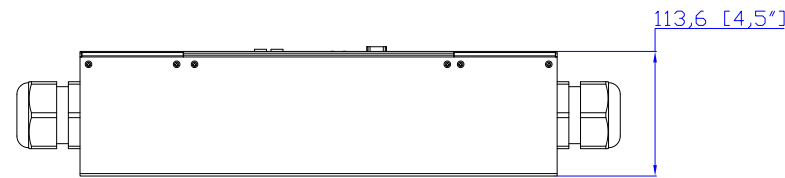

VIEW A

1. KST RNBS 22-6 or equivalent terminals for 4 AWG Wire
2. Inside diameter 6.4 mm & Outside diameter 12.2mm ring for M6 screw

VIEW B

M50 Cable Gland
Assembly Wire Range: 24~35mm

NOTES:
1.ALL DIMENSIONS ARE MILLIMETERS[INCHES].

		PROJECTION THIRD ANGLE	DO NOT SCALE DRAWING	TITLE: iPDU Zero U, Three phase 63A / 360V-415V Max Current:63A 3Φ-Y Input Plugs:(1)63A Terminal 3PY Output Plugs:(1)63A Terminal 3PY
			SHEET 1 OF 1	
DRAWN : EVA LIN	Spe.01,2011	THIS DRAWING AND SPECIFICATIONS HEREIN ARE THE PROPERTY OF RARITAN, INC. AND SHALL NOT BE COPIED, REPRODUCED OR USED, IN WHOLE OR IN PART, AS THE BASIS FOR THE MANUFACTURE OR SALE OF ITEMS WITHOUT WRITTEN PERMISSION FROM RARITAN, INC. THIS DRAWING IS BASED UPON LATEST AVAILABLE INFORMATION AND IS SUBJECT TO CHANGE WITHOUT NOTICE.	DWG NO. MPX2-3180	REV. A
ENGINEER: Sam_L	Spe.01,2011			
APPROVED: Tom_H	Spe.02,2011			