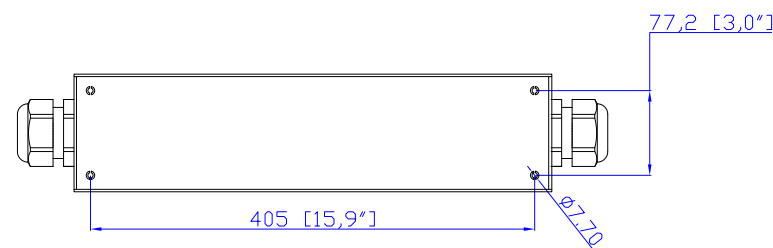

VIEW A

1. KST RNBS 22-6 or equivalent terminals for 4 AWG Wire
2. Inside diameter 6.4 mm & Outside diameter 12.2mm ring for M6 screw

VIEW B

M50 Cable Gland
Assembly Wire Range: 24~35mm

NOTES:
1.ALL DIMENSIONS ARE MILLIMETERS[INCHES].

		PROJECTION THIRD ANGLE	DO NOT SCALE DRAWING	TITLE: iPDU Zero U, Three phase 63A / 360V-415V Max Current:63A 3Φ-Y Input Plugs:(1)63A Terminal 3PY Output Plugs:(1)63A Terminal 3PY
			SHEET 1 OF 1	
DRAWN : EVA LIN	Spe.01,2011	THIS DRAWING AND SPECIFICATIONS HEREIN ARE THE PROPERTY OF RARITAN, INC. AND SHALL NOT BE COPIED, REPRODUCED OR USED, IN WHOLE OR IN PART, AS THE BASIS FOR THE MANUFACTURE OR SALE OF ITEMS WITHOUT WRITTEN PERMISSION FROM RARITAN, INC. THIS DRAWING IS BASED UPON LATEST AVAILABLE INFORMATION AND IS SUBJECT TO CHANGE WITHOUT NOTICE.	DWG NO. MPX2-3180	REV. A
ENGINEER: Sam_L	Spe.01,2011			
APPROVED: Tom_H	Spe.02,2011			