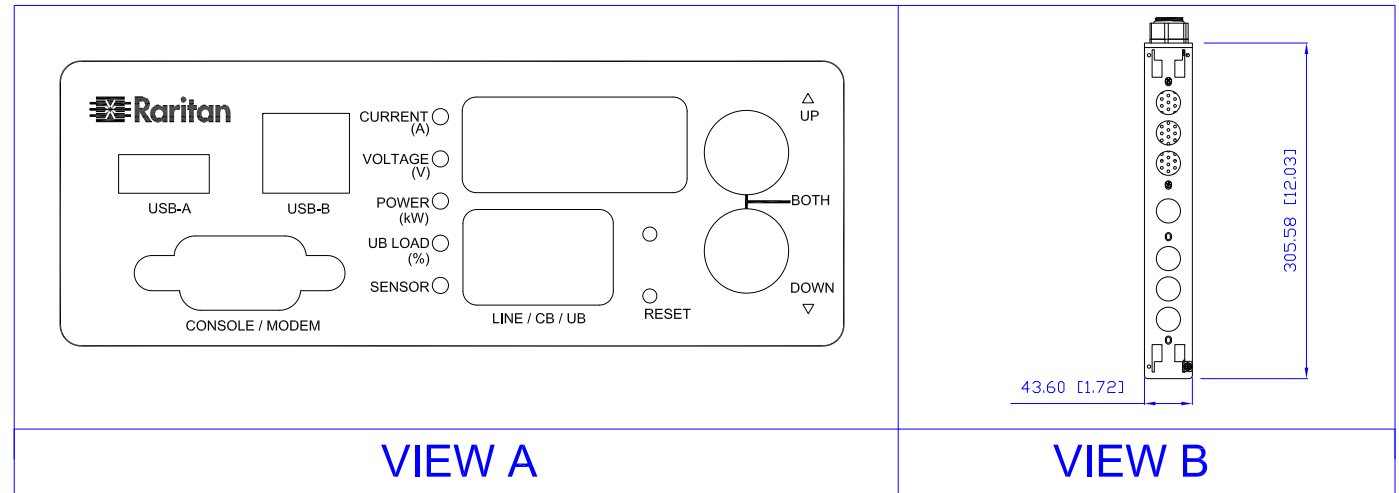

Rear

TOP

Front

See VIEW A

VIEW A

VIEW B

See VIEW B

NOTES:  
ALL DIMENSIONS ARE MILLIMETERS[INCHES].

 www.raritan.com	PROJECTION THIRD ANGLE	DO NOT SCALE DRAWING	TITLE: iPDU One U, Single Phase, 16A/200V-240V Input Plugs:(2)9P23U2 , Output Plugs:(2) 9C23U2
	SHEET 1 OF 1		
DRAWN : Eva Lin ENGINEER: Siang_H APPROVED: Tom_H	July 12,2012 July 12,2012 July 12,2012	THIS DRAWING AND SPECIFICATIONS HEREIN ARE THE PROPERTY OF RARITAN, INC. AND SHALL NOT BE COPIED, REPRODUCED OR USED, IN WHOLE OR IN PART, AS THE BASIS FOR THE MANUFACTURE OR SALE OF ITEMS WITHOUT WRITTEN PERMISSION FROM RARITAN, INC. THIS DRAWING IS BASED UPON LATEST AVAILABLE INFORMATION AND IS SUBJECT TO CHANGE WITHOUT NOTICE.	DWG NO. <b>MPX2-3215</b> REV. <b>A</b>