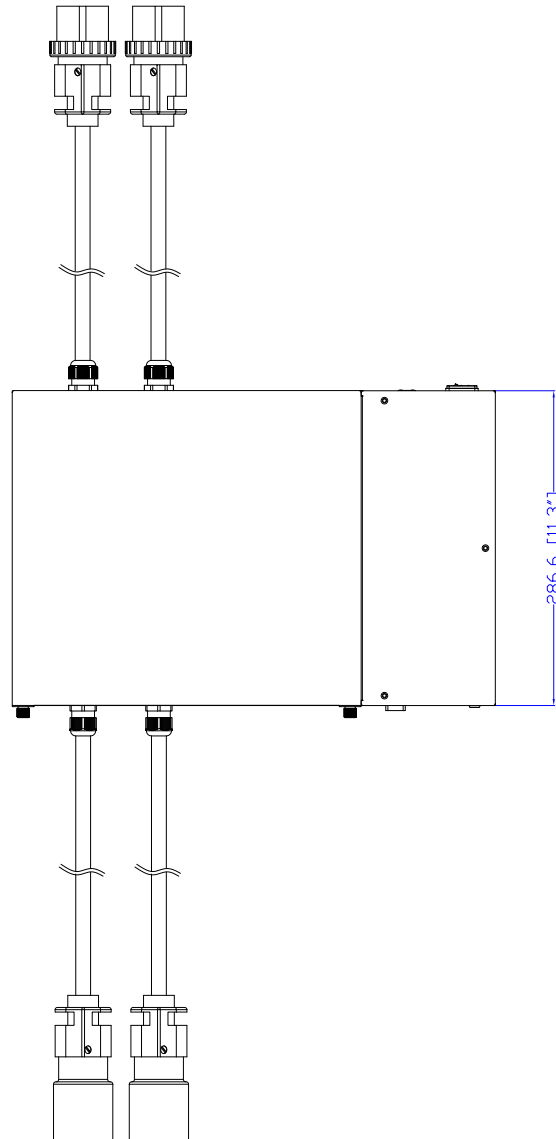

Rear

TOP

Front

See VIEW A

VIEW A

VIEW B

See VIEW B

NOTES:  
ALL DIMENSIONS ARE MILLIMETERS[INCHES].

 www.raritan.com	PROJECTION THIRD ANGLE	DO NOT SCALE DRAWING	TITLE: iPDU One U, Single Phase, 16A/200V-240V Input Plugs:(2)9P23U2 , Output Plugs:(2) 9C23U2
	SHEET 1 OF 1		
DRAWN : Eva Lin ENGINEER: Siang_H APPROVED: Tom_H	July 12,2012 July 12,2012 July 12,2012	THIS DRAWING AND SPECIFICATIONS HEREIN ARE THE PROPERTY OF RARITAN, INC. AND SHALL NOT BE COPIED, REPRODUCED OR USED, IN WHOLE OR IN PART, AS THE BASIS FOR THE MANUFACTURE OR SALE OF ITEMS WITHOUT WRITTEN PERMISSION FROM RARITAN, INC. THIS DRAWING IS BASED UPON LATEST AVAILABLE INFORMATION AND IS SUBJECT TO CHANGE WITHOUT NOTICE.	DWG NO. <b>MPX2-3215</b> REV. <b>A</b>