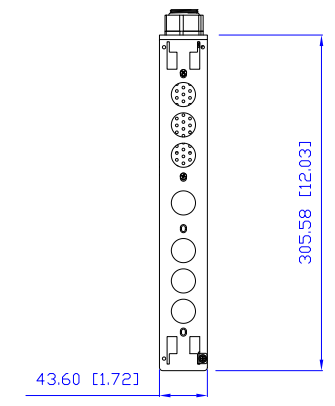

Rear

TOP

Front

See VIEW A

VIEW A

VIEW B

See VIEW B

NOTES:  
ALL DIMENSIONS ARE MILLIMETERS[INCHES].

 www.raritan.com	PROJECTION THIRD ANGLE	DO NOT SCALE DRAWING	TITLE: iPDU One U, Single Phase, 16A/200V-240V Input Plugs:(2)9P23U2 , Output Plugs:(2) 9C23U2
	SHEET 1 OF 1		
DRAWN : Eva Lin ENGINEER: Siang_H APPROVED: Tom_H	July 12,2012 July 12,2012 July 12,2012	THIS DRAWING AND SPECIFICATIONS HEREIN ARE THE PROPERTY OF RARITAN, INC. AND SHALL NOT BE COPIED, REPRODUCED OR USED, IN WHOLE OR IN PART, AS THE BASIS FOR THE MANUFACTURE OR SALE OF ITEMS WITHOUT WRITTEN PERMISSION FROM RARITAN, INC. THIS DRAWING IS BASED UPON LATEST AVAILABLE INFORMATION AND IS SUBJECT TO CHANGE WITHOUT NOTICE.	DWG NO. <b>MPX2-3215</b> REV. <b>A</b>