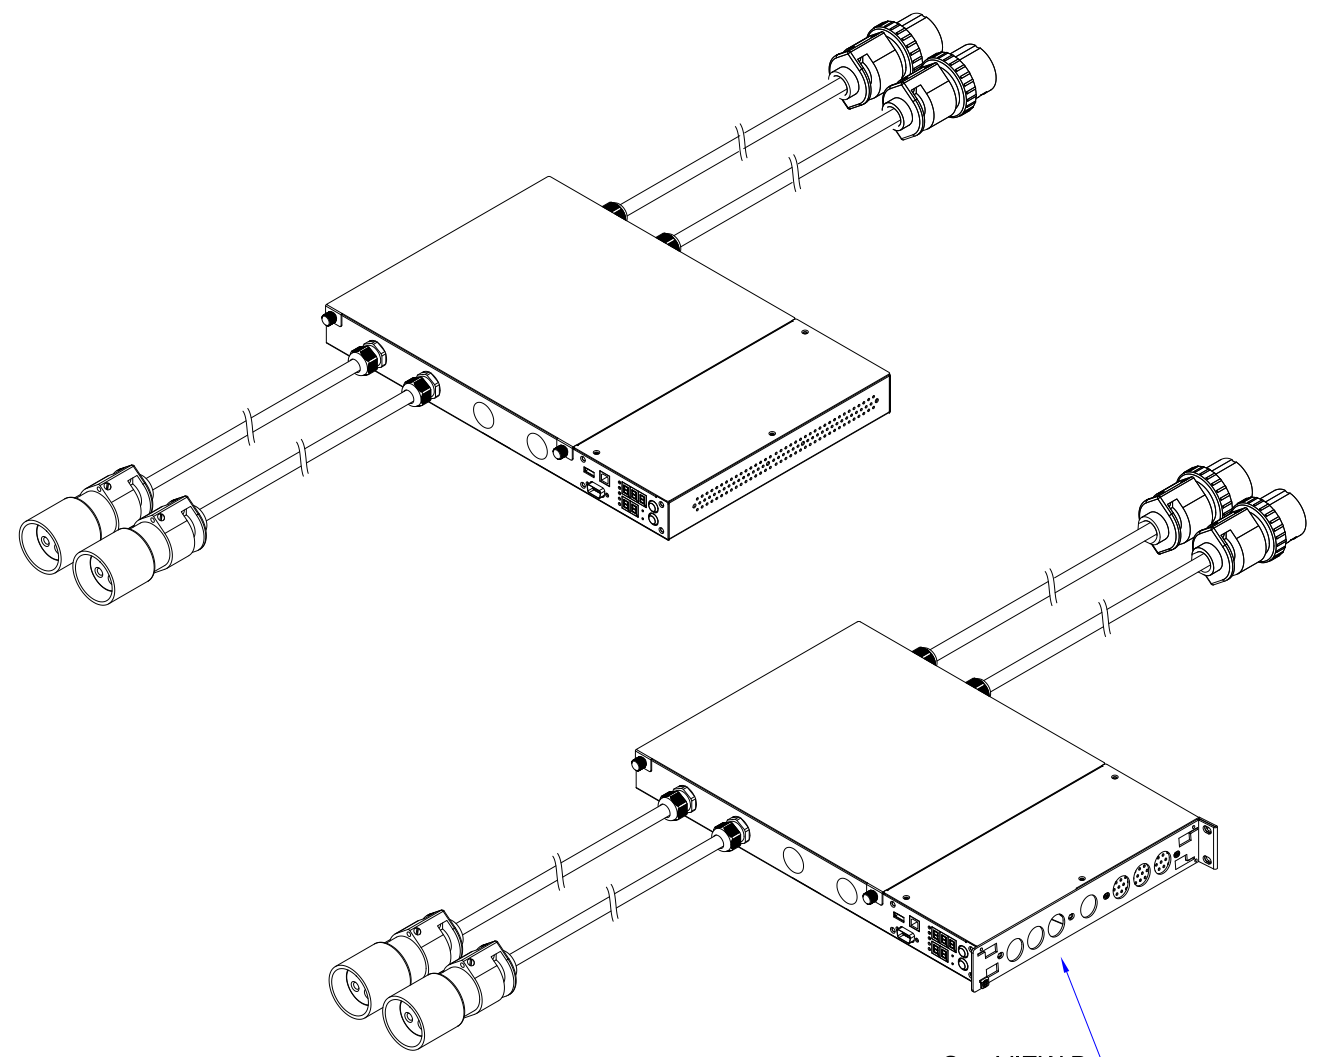

Rear

TOP

Front

See VIEW A

VIEW A

VIEW B

See VIEW B

NOTES:  
ALL DIMENSIONS ARE MILLIMETERS[INCHES].

 www.raritan.com	PROJECTION THIRD ANGLE	DO NOT SCALE DRAWING	TITLE: iPDU One U, Single Phase, 16A/200V-240V Input Plugs:(2)9P23U2 , Output Plugs:(2) 9C23U2
	SHEET 1 OF 1		
DRAWN : Eva Lin ENGINEER: Siang_H APPROVED: Tom_H	July 12,2012 July 12,2012 July 12,2012	THIS DRAWING AND SPECIFICATIONS HEREIN ARE THE PROPERTY OF RARITAN, INC. AND SHALL NOT BE COPIED, REPRODUCED OR USED, IN WHOLE OR IN PART, AS THE BASIS FOR THE MANUFACTURE OR SALE OF ITEMS WITHOUT WRITTEN PERMISSION FROM RARITAN, INC. THIS DRAWING IS BASED UPON LATEST AVAILABLE INFORMATION AND IS SUBJECT TO CHANGE WITHOUT NOTICE.	DWG NO. <b>MPX2-3215</b> REV. <b>A</b>