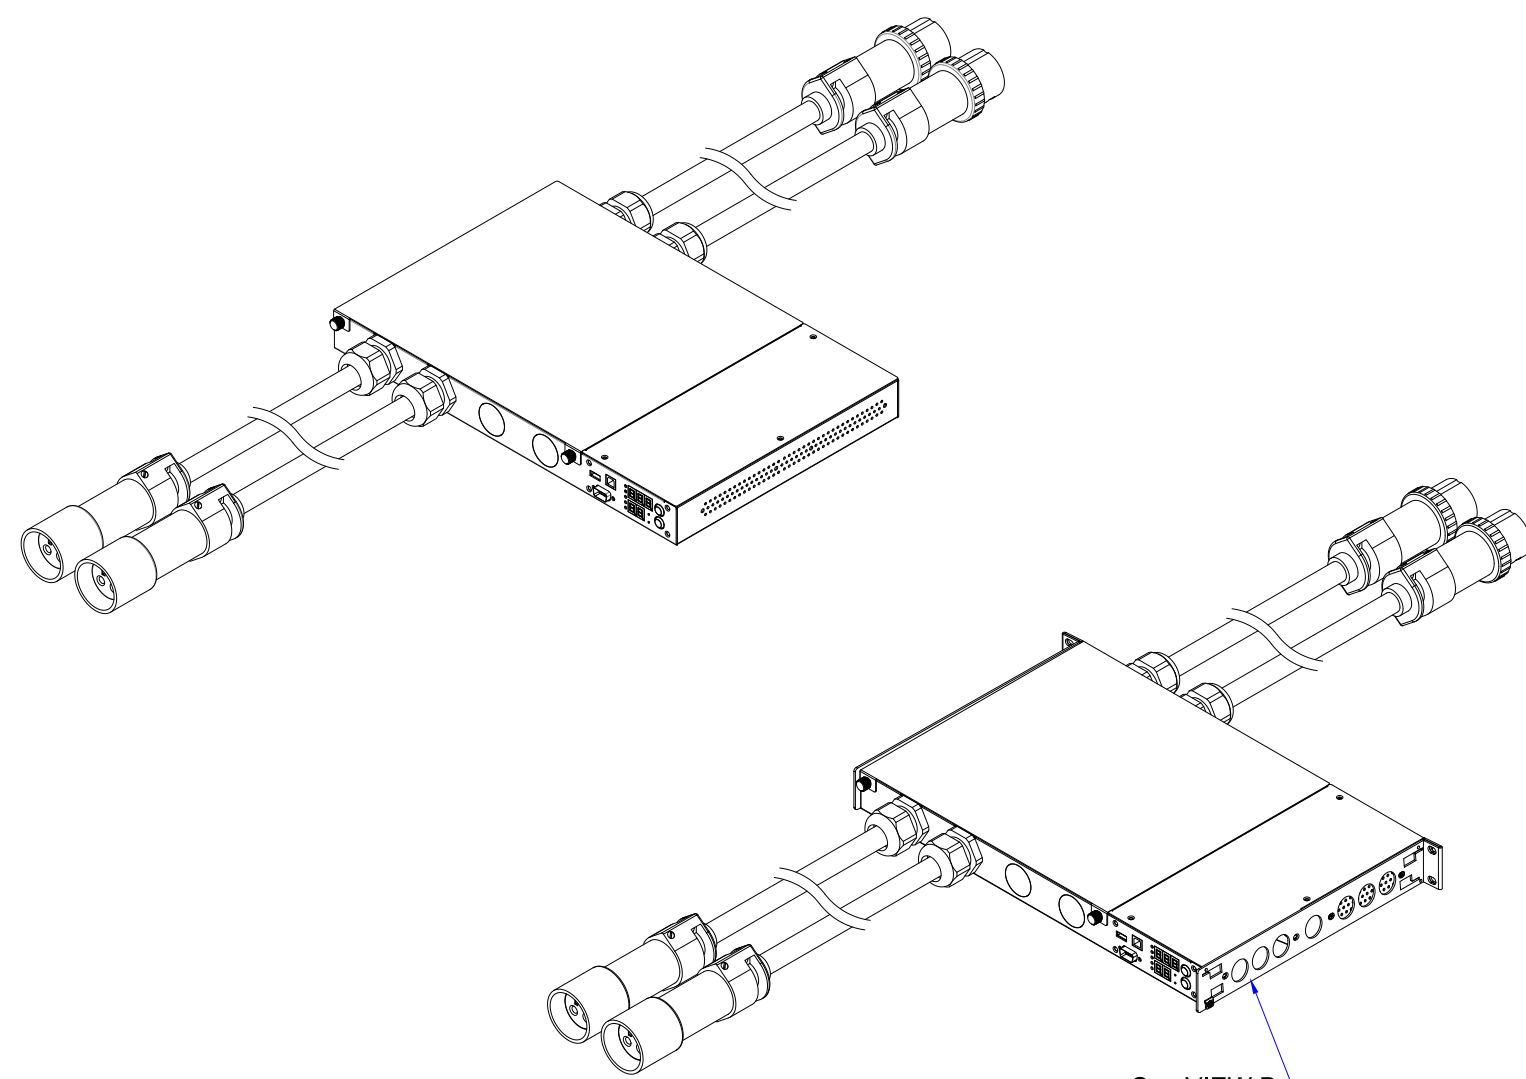

Rear

TOP

Front

See VIEW A

NOTES:
ALL DIMENSIONS ARE MILLIMETERS[INCHES].

 www.raritan.com	PROJECTION THIRD ANGLE	DO NOT SCALE DRAWING	TITLE: iPDU One U, Single Phase, 40A/200V-240V Input Plugs:(2)9P53U2 , Output Plugs:(2) 9C53U2	
	SHEET 1 OF 1			DWG NO. MPX2-3221
DRAWN : Eva Lin	Dec. 21,2011	THIS DRAWING AND SPECIFICATIONS HEREIN ARE THE PROPERTY OF RARITAN, INC. AND SHALL NOT BE COPIED, REPRODUCED OR USED, IN WHOLE OR IN PART, AS THE BASIS FOR THE MANUFACTURE OR SALE OF ITEMS WITHOUT WRITTEN PERMISSION FROM RARITAN, INC. THIS DRAWING IS BASED UPON LATEST AVAILABLE INFORMATION AND IS SUBJECT TO CHANGE WITHOUT NOTICE.		
ENGINEER: Siang_H	Dec. 21,2011			REV. A
APPROVED: Tom_H	Dec. 21,2011			