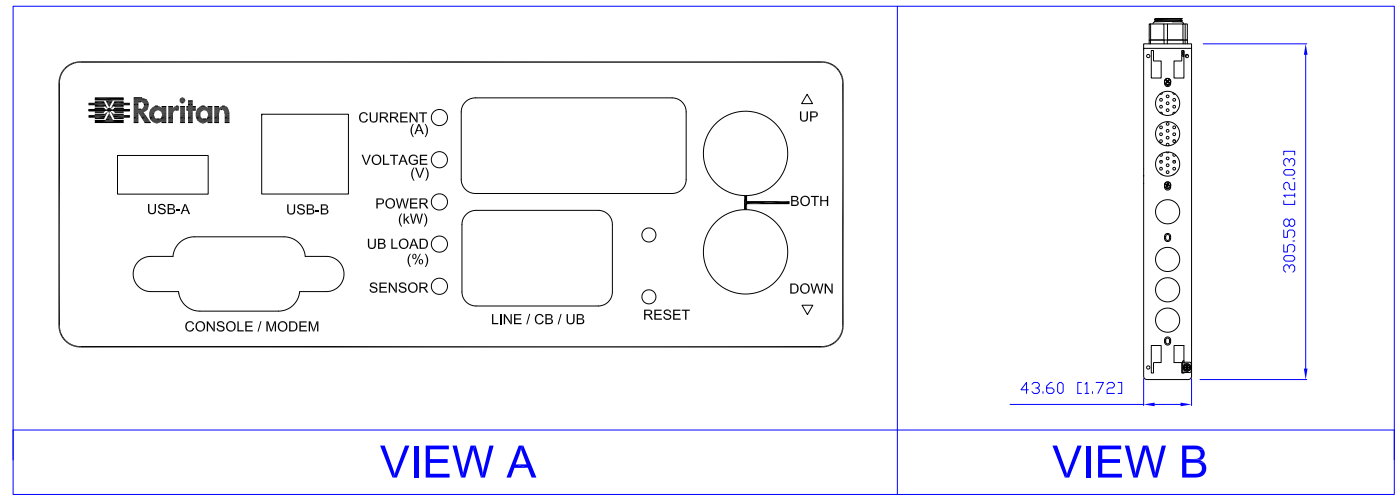

Rear

TOP

Front

See VIEW A

NOTES:
ALL DIMENSIONS ARE MILLIMETERS[INCHES].

 www.raritan.com	PROJECTION THIRD ANGLE	DO NOT SCALE DRAWING	TITLE: iPDU One U, Single Phase, 40A/200V-240V Input Plugs:(2)9P53U2 , Output Plugs:(2) 9C53U2	
	SHEET 1 OF 1			DWG NO. MPX2-3221
DRAWN : Eva Lin	Dec. 21,2011	THIS DRAWING AND SPECIFICATIONS HEREIN ARE THE PROPERTY OF RARITAN, INC. AND SHALL NOT BE COPIED, REPRODUCED OR USED, IN WHOLE OR IN PART, AS THE BASIS FOR THE MANUFACTURE OR SALE OF ITEMS WITHOUT WRITTEN PERMISSION FROM RARITAN, INC. THIS DRAWING IS BASED UPON LATEST AVAILABLE INFORMATION AND IS SUBJECT TO CHANGE WITHOUT NOTICE.		
ENGINEER: Siang_H	Dec. 21,2011			REV. A
APPROVED: Tom_H	Dec. 21,2011			