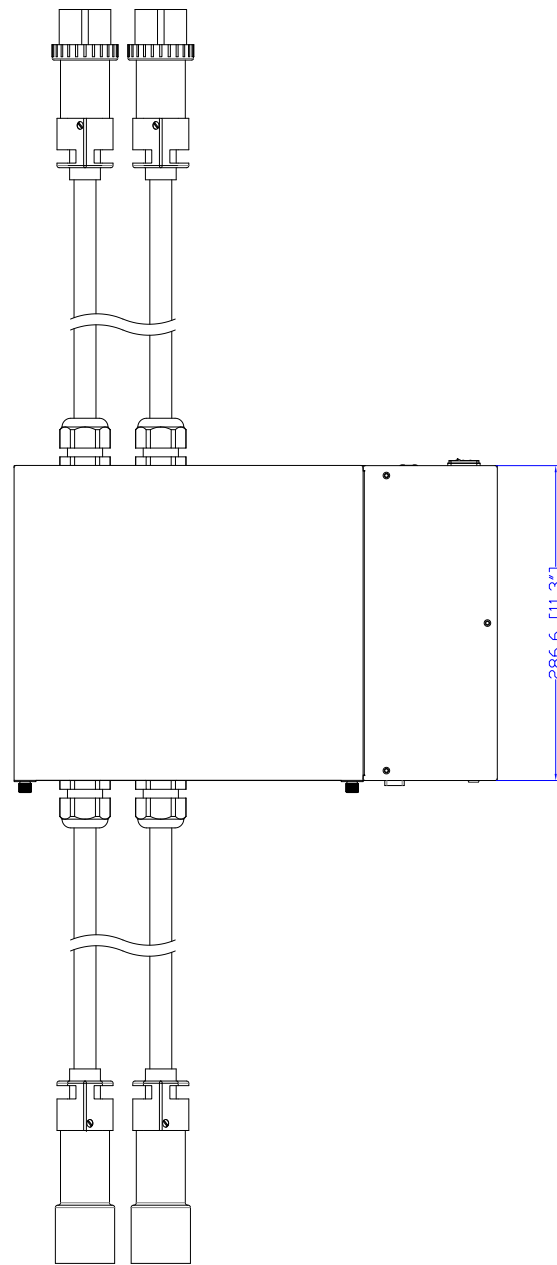

Rear

TOP

Front

See VIEW A

NOTES:
ALL DIMENSIONS ARE MILLIMETERS[INCHES].

 www.raritan.com	PROJECTION THIRD ANGLE	DO NOT SCALE DRAWING	TITLE: iPDU One U, Single Phase, 40A/200V-240V Input Plugs:(2)9P53U2 , Output Plugs:(2) 9C53U2	
	SHEET 1 OF 1			DWG NO. MPX2-3221
DRAWN : Eva Lin	Dec. 21,2011	THIS DRAWING AND SPECIFICATIONS HEREIN ARE THE PROPERTY OF RARITAN, INC. AND SHALL NOT BE COPIED, REPRODUCED OR USED, IN WHOLE OR IN PART, AS THE BASIS FOR THE MANUFACTURE OR SALE OF ITEMS WITHOUT WRITTEN PERMISSION FROM RARITAN, INC. THIS DRAWING IS BASED UPON LATEST AVAILABLE INFORMATION AND IS SUBJECT TO CHANGE WITHOUT NOTICE.		
ENGINEER: Siang_H	Dec. 21,2011			REV. A
APPROVED: Tom_H	Dec. 21,2011			